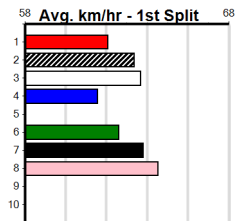

Sandown (SAP)

ACCELL THERAPY (1-3 WINS 250+) HT1

515 Metres

Restricted Win Heat

4

2:59PM

(VIC time)

SENSORY (7) has had little luck since her maiden win and she is expected to make amends today.
HEAVY FUEL (6) was solidly placed at Warragul and he is better suited to this distance range.
HEDONISTIC (8) is well drawn out wide.

1st $1405
2nd $400
3rd $200

Watchdog Tips: **7** **6** **8** **1** **Bet:** **Exacta 6,7/1,2,6,7,8 ($10 For 125%)**