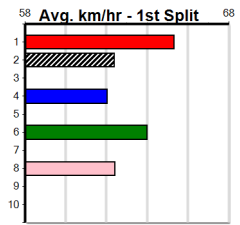

Sandown (SAP)

TAB GREAT CHASE STARTS OCTOBER

3

2:36PM

(VIC time)

515 Metres Mixed 6/7

WEBLEC WIZZ (1) was a smart 25.97 Geelong winner in August and from the good draw he can make every post a winner again. ANGIE LING (2) is an improving type and she has been placed in three of seven here. INDOMINUS (6) has claims

1st $1405
2nd $400
3rd $200

Watchdog Tips: **1** **2** **6** **8** **Bet:** **Exacta 1,2/1,2,6 ($10 For 250%)**