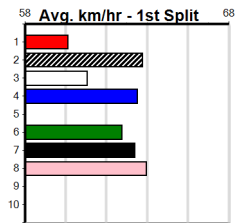

Sandown (SAP)

SECURE RACING LOGISTICS (1-3 W 250+

515 Metres

Restricted Win Heat

5

3:26PM

(VIC time)

BANDWAGON (7) has turned in some handy performances of late and he is better suited to this distance range. MORaine ROSIE (2) was never headed at The Meadows and she can settle on the speed again. REIKO HOUDINI (3) has claims

1st $1405
2nd $400
3rd $200

Watchdog Tips: **7** **2** **3** **4** **Bet:** **Trifecta 2,7/2,3,4,7/2,3,4,6,7,8 ($10 For 41.66%)**