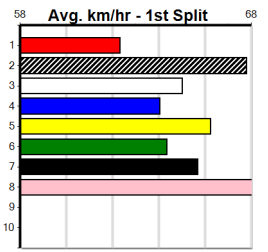

8

4:31PM

(VIC time)

- 1st $1405
  2nd $400
  3rd $200

PICTOR LUCY (8) continues to impress and she should be able to set up a monster lead mid race. OLD TOWN ROAD (7) was a strong 29.94 winner here recently and he can work into the mix mid race. VALENICA GEM (2) has a quick PB here.

Watchdog Tips: 8 7 2 3 Bet: Trifecta 8/2,3,7/1,2,3,6,7 ($10 For 83.33%)

Form Box Wgt Dist Track Date Time BON Margin 1st/2nd (Time) PIR Checked Comment W/R Split 1 S/P Grade

GRUDGE [5] Slow early but the draw helps, can run a drum $12.00
Owner(s): SEE THE DREAM (SYN), S Buccilli, B Buccilli
Sire: BLACK MAGIC OPAL Dam: CAPTIVATING
Trainer: Theo Van taarling (Tallygaroopna)

VALENICA GEM [5] Quick PB here, has early speed, can threaten $6.50
Owner(s): J Gieschen
Sire: MAGIC SPRITE Dam: MANY TALENTS
Trainer: Jennifer Gieschen (Valencia Cree)

TEZZALENKO [5] Never headed two runs back, keep safe again $9.00
Owner(s): T Morris
Sire: COLLEGE CAUSEWAY Dam: ELITE FAIRY
Trainer: Lyn Smith (Nambrok)

MISS ZOK DEE [5] Spears wide at the bend, likely to find bother $51.00
Owner(s): P Parr
Sire: MY BRO FABIO Dam: LUCKY TWO LIPS
Trainer: Cassandra Barnard (Longwarry)

IMPENDING [5] Consistent type but this is harder, next time $18.00
Owner(s): B Terry
Sire: FERNANDO BALE Dam: SMART ONE
Trainer: Peter Terry (Moe)

1

2

3

4

5