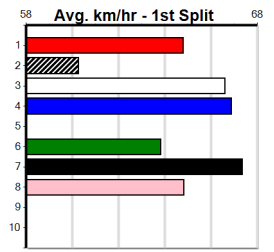

Sandown (SAP)

GIDDY-UP

10
5:07PM
(VIC time)

1st $1405
2nd $400
3rd $200

WESTERN ENVOY (7) owns a blistering 29.40 PB here and he should get a nice cart across early on. MOGO JET (1) was far from disgraced when placed at The Meadows and he is drawn to get all the breaks. WILBURY (8) has solid claims

Watchdog Tips: **7** **1** **8** **6** **Bet:** Trifecta 1,7/1,7/6,8 ($10 For 250%)

Form	Box	Wgt	Dist	Track	Date	Time	BON	Margin	1st/2nd (Time)	PIR	Checked	Comment	WR	Split 1	S/P	Grade

MOGO JET (NSW)[5] **Gun draw, drops the hammer mid race, danger**
BK Dog Feb-17 **Sire: FABREGAS Dam: FANCY ARJO**
Owner(s): L Carter **Trainer: Michael Carter (Kialla)**
Winning Distances: < 300m (0) 300 - 399m (1) 400 - 499m (4) 500 - 599m (1) 600 - 699m (0) > 700m (0)
Winning Weights: 33.8(1) 33.9(1) 34.1(3) 34.2(1)
2nd (5) 33.7 425 BEN R6 21-Apr-19 24.08 23.76 4.00L INKLING (23.80) M/542 C5 . . . 6.76 $7.90 RWF
2nd (5) 33.6 450 SHP R7 26-Apr-19 25.72 25.23 1.25L ALCANTARA (25.65) M/321 C5 V21 W 6.81 $2.00 5
ST (-) 33.4 390 SHP 06-Jul-19 22.45 1.25L Trial Cleared M/22 . . . 1of4 . 8.59 . ST
1st (2) 34.1 450 SHP R5 01-Aug-19 25.44 25.29 2.25L SHOW OF FORCE (25.59) M/521 C1 . . . 6.65 $9.20 RW
1st (2) 34.2 425 BEN R11 10-Aug-19 23.81 23.74 5.50L JUST LOVE (24.18) M/111 C1 . . . 6.61 $3.40 5
1st (2) 34.1 515 SAN R12 15-Aug-19 29.91 29.26 4.75L HOT FIASCO (30.23) M/4211 C5 SW . . 5.20 $3.00 5
4th (7) 34.2 525 MEP R11 21-Aug-19 31.03 30.06 9.00L SPRING HUMMER (30.41) M/3744 C12 . . . 5.20 $3.40 RWH
2nd (2) 34.1 525 MEA R7 14-Sep-19 30.29 29.93 2.00L WARPEDO (30.17) M/4422 C1 . . . 5.22 $3.10 5
Last 3 wins NOT included above
1st (2) 33.9 390 SHP R1 29-Oct-18 21.92 21.72 8.50L ASTON JOYNER (22.48) M/11 . . . 8.39 $1.50 M
1st (8) 34.1 450 SHP R1 03-Nov-18 25.78 24.96 0.50L BLAZIN' BULLA (25.81) M/321 C2 . . . 6.63 $3.30 X67
1st (4) 33.8 450 SHP R5 01-Apr-19 25.20 25.20 1.25L FABREBAB (25.28) M/111 . SW . 6.63 $2.70 RWAP

$4.00

Box History

Bx	1st	2nd	3rd	4th	5th	6th	7th	8th
1								
2	4	1						
3								
4	1	1						1
5		2			1			
6								
7			1	1				
8	1	1					1	1
Prize	Best $15970.00							
Starts	29.91(2)-15/8/19							
Trk/Dts	19-6-5-1							
APM	1-1-0-0 9864