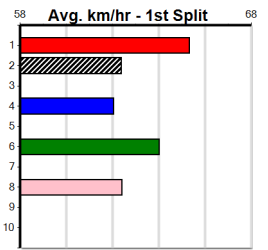

3

2:36PM

(VIC time)

1st $1405
2nd $400
3rd $200

515 Metres
Mixed 6/7

WEBLEC WIZZ (1) was a smart 25.97 Geelong winner in August and from the good draw he can make every post a winner again. ANGIE LING (2) is an improving type and she has been placed in three of seven here. INDOMINUS (6) has claims

Watchdog Tips: **1** **2** **6** **8** **Bet:** **Exacta 1,2/1,2,6 ($10 For 250%)**

Form Box	Wgt	Dist	Track	Date	Time	BON	Margin	1st/2nd (Time)	PIR	Checked	Comment	WR	Split 1	S/P	Grade			
1	WEBLEC WIZZ [7] Smart 25.97 Geelong winner, hard to reel in $2.20																	
	BK	Dog														Nov-17	Sire: BARCIA BALE Dam: WEBLEC BELLE	
	Owner(s): WEBLANG (SYN), A Langton, J Weber, N Loechel																	
	Winning Distances: < 300m (0) 300 - 399m (0) 400 - 499m (1) 500 - 599m (0) 600 - 699m (0) > 700m (0)																	
	Winning Weights: 32.1(1)																	
	2nd (3)	31.6	460	GEL	R1	16-Jul-19	26.16	25.93	0.75L SWIFT SUCCESSION (26.12)	M/111	.	.	.	6.67	$2.00	T3-M		
	2nd (8)	31.8	450	WBL	R2	25-Jul-19	25.70	25.20	6.00L ZIPPING LACH (25.28)	Q/222	C4	.	.	6.68	$5.20	M		
	6th (7)	31.8	515	SAP	R9	04-Aug-19	30.28	29.35	8.00L SHANLYN HAVEN (29.74)	M/2466	C1	.	.	5.08	$14.30	MH		
	2nd (2)	31.7	515	SAP	R1	11-Aug-19	30.48	29.59	3.75L QUEENS (30.23)	M/1222	C3	.	.	5.15	$1.60	M		
	1st (8)	32.1	460	GEL	R1	20-Aug-19	25.97	25.97	6.00L MILLY MAC (26.36)	Q/111	.	.	.	6.62	$1.30	T3-M		
2nd (4)	32.1	520	CRN	R3	24-Aug-19	30.73	30.15	2.75L RAPANUI SURPRISE (30.54)	M/1112	.	.	.	5.36	$3.70	X67			
8th (8)	31.8	460	GEL	R4	30-Aug-19	26.42	25.61	5.50L MILWAUKEE MISS (26.07)	M/656	C4	.	.	6.82	$2.90	X67			
4th (8)	31.9	515	SAP	R9	12-Sep-19	30.19	29.57	2.00L BRONSKI BEAT (30.06)	M/4344	.	.	.	5.21	$10.90	X67H			
Last 3 wins NOT included above																		
Prize Best Starts Trk/Dts APM																		

2	ANGIE LING [6] Improving type, small field suits, main danger $3.50																	
	BK	Bitch														Sep-17	Sire: DIDDA JOE Dam: SUNTORY GOLD	
	Owner(s): KANKO (SYN), S Bauer, K Bauer																	
	Winning Distances: < 300m (0) 300 - 399m (0) 400 - 499m (2) 500 - 599m (0) 600 - 699m (0) > 700m (0)																	
	Winning Weights: 27.0(1) 27.9(1)																	
	8th (3)	26.9	525	MEA	R1	27-Jul-19	31.16	29.53	8.50L LOOKS LIKE TURBO (30.59)	M/8888	C8	.	.	5.40	$59.60	MF		
	7th (6)	26.9	460	GEL	R1	02-Aug-19	27.20	25.46	12.00 SELYNIA RYAN (26.43)	M/888	C11	.	W	7.15	$2.80	M		
	1st (5)	27.0	460	GEL	R2	09-Aug-19	26.19	25.87	0.75L GRINDELWALD (26.24)	M/443	.	.	W	6.80	$9.40	M		
	4th (6)	27.2	460	GEL	R4	16-Aug-19	26.33	25.82	7.50L MARTELL (25.82)	M/643	C1	.	.	6.92	$8.70	X67		
	5th (4)	27.1	515	SAP	R9	25-Aug-19	30.50	29.60	7.00L LARA TARA (30.02)	M/2555	C4	.	.	5.22	$2.50	RWH		
1st (1)	27.9	460	GEL	R5	03-Sep-19	26.00	26.00	1.5L ASTON PIRATE (26.09)	Q/222	.	.	.	6.68	$3.10	T3-7			
2nd (2)	27.5	515	SAP	R9	08-Sep-19	30.63	29.83	4.50L MAHJONG NICKEL (30.32)	M/4332	C4	.	.	5.32	$2.20	RWH			
7th (5)	27.4	515	SAP	R3	12-Sep-19	30.86	29.57	11.00 BURNING EDDY (30.11)	M/4788	C12	.	.	5.28	$6.00	RWF			
Last 3 wins NOT included above																		
Prize Best Starts Trk/Dts APM																		

3	*** VACANT BOX ***															
	Sire: Dam:															
	Owner(s):															
	Winning Distances: < 300m (0) 300 - 399m (0) 400 - 499m (0) 500 - 599m (0) 600 - 699m (0) > 700m (0)															
	Winning Weights:															
	Trainer:															
	Box History															
	Prize Best Starts Trk/Dts APM