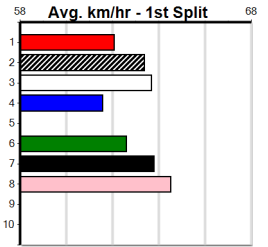

Sandown (SAP)

ACCELL THERAPY (1-3 WINS 250+) HT1

4

2:59PM

(VIC time)

- 1st $1405
  2nd $400
  3rd $200

SENSORY (7) has had little luck since her maiden win and she is expected to make amends today. HEAVY FUEL (6) was solidly placed at Warragul and he is better suited to this distance range. HEDONISTIC (8) is well drawn out wide.

515 Metres Restricted Win Heat

Watchdog Tips: 7 6 8 1 Bet: Exacta 6,7/1,2,6,7,8 ($10 For 125%)

CLOSE ENCOUNTER (NSW)[6 Solidly placed three runs back, keep safe again] $7.50
BK Bitch Jul-17 Sire: COSMIC RUMBLE Dam: STARLIGHT BLUSH
Owner(s): SECOND CHANCE PUP (SYN), P Wilson, D Evans, C Lester, B Wilson, R Wilson, G Wilson, T Elm
Trainer: Deborah White (Parwan)
Winning Distances: < 300m (0) 300 - 399m (0) 400 - 499m (3) 500 - 599m (0) 600 - 699m (0) > 700m (0)
Winning Weights: 24.3(1) 24.7(1) 25.3(1)
1st (5) 24.7 400 MTG R4 15-Aug-19 23.33 23.26 2.25L CRAZY SUMMER (23.50) 0 SAMP 11.15 $4.80 6
3rd (3) 24.2 450 BAL R4 21-Aug-19 26.24 25.42 5.00L BETTY BOWL (25.89) M/355 C4 . . 6.77 $18.00 RW
6th (7) 24.4 390 BAL R3 28-Aug-19 22.74 22.03 6.00L OKAY SAM (22.35) M/87 C4 . . 8.90 $41.10 X67H
3rd (3) 24.8 515 SAP R9 02-Sep-19 30.14 29.45 6.50L BLUE MASCARA (29.71) M/4222 C1 . . 5.25 $40.60 X67
6th (1) 24.8 400 GEL R4 06-Sep-19 23.38 22.43 11.00 SCENIC WARRIOR (22.67) M/76 C8 . . 8.89 $14.10 X67
2nd (3) 25.1 450 BAL R5 09-Sep-19 26.01 25.63 1.75L YELLER BALE (25.90) M/422 C4 SW . 6.68 $2.10 T3-RW
7th (3) 24.8 515 SAP R4 12-Sep-19 30.61 29.57 9.50L O'SULLIVAN (29.95) S/4777 C9 . . 5.26 $41.80 X67H
5th (6) 24.7 450 BAL R4 18-Sep-19 25.84 25.01 4.25L GLORIA BALE (25.55) M/565 C5 . . 6.89 $19.90 RW
Last 3 wins NOT included above
1st (1) 25.3 450 BAT R1 22-Apr-19 26.46 26.46 3.5L MISS CALAIS (26.71) 1111 1111 15.76 QT
1st (1) 24.3 450 BAT R1 24-Jun-19 26.37 26.02 3.75L RAMBLIN' BOOTS (26.64) 2111 2111 15.77 $10.00 M

DOUBLE SUPREME [6] Can miss the kick, hooks wide, place best $6.00
BK Bitch Feb-17 Sire: DYNA DOUBLE ONE Dam: ELLIE OH
Owner(s): T Tufo
Trainer: Tony Tufo (Labetouche)
Winning Distances: < 300m (0) 300 - 399m (0) 400 - 499m (2) 500 - 599m (0) 600 - 699m (0) > 700m (0)
Winning Weights: 28.1(1) 28.6(1)
3rd (6) 28.0 460 WGL R3 16-Jul-19 26.67 25.97 5.00L EROLO BALE (26.34) M/336 . SW W 6.72 $16.10 X67H
5th (1) 28.4 515 SAP R10 04-Aug-19 30.56 29.35 13.00 MISS POTENTIAL (29.71) M/4655 C5 . . 5.27 $11.70 X67
7th (6) 28.2 515 SAN R1 09-Aug-19 30.47 29.52 10.00 SECURITY CODE (29.80) S/5667 C7 . . 5.24 $35.90 7
3rd (7) 28.0 460 GEL R4 16-Aug-19 26.25 25.82 6.50L MARTELL (25.82) M/322 . . . 6.81 $8.90 X67
6th (7) 28.3 460 WGL R2 20-Aug-19 27.16 25.86 13.00 SOLAR CHARGE (26.31) M/666 C4 . W 6.72 $23.10 X67
1st (8) 28.1 440 SLE R9 25-Aug-19 25.70 24.80 3.00L RED BERYL (25.91) S/543 . . . 5.56 $2.50 X67H
6th (1) 27.8 515 SAP R2 12-Sep-19 30.26 29.57 10.00 SLIPSTREAM (29.57) M/7777 C6 . . 5.30 $44.00 X67H
5th (6) 28.2 460 WGL R2 15-Sep-19 26.55 25.72 5.50L MATILDA HOOK (26.20) M/845 C1 . . 6.72 $3.10 X67
Last 3 wins NOT included above
1st (1) 28.6 440 SLE R1 14-Jun-19 25.28 24.79 0.50L SEGOVIA'S DREAM (25.30) M/322 C4 . . 5.36 $11.30 M