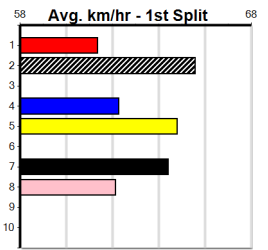

Suggested Quaddie:

- 1st Leg: 2,3,7 2nd Leg: 1,4,8
- 3rd Leg: 1,2 4th Leg: 7,8
- Cost: \$50 for 138.89%

Average Winning Time:

Distance	Grade	Avg. Time
515m	Mixed 6/7	29.76
515m	Restricted Win Heat	29.78
515m	Grade 5	29.87
515m	Grade 5 Heat	29.87
515m	Maiden	29.92
595m	Mixed 4/5	34.39

Track Record:

Distance	Time	Greyhound	Date Set
515m	28.951	UNLAWFUL ENTRY	17-Mar-16
595m	33.630	DYNA DOUBLE ONE	28-Jan-16
715m	41.170	MIATA	17-May-12

1
1:54PM

515 Metres
Maiden

1st \$1325
2nd \$375
3rd \$190