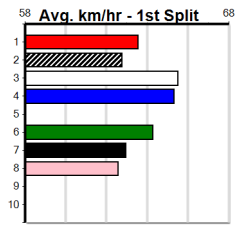

SEQUENTIAL PROPERTY SERVICES

5

1:40PM

(VIC time)

1st $1405
2nd $400
3rd $200

MONSTER HARLEY (3) was a little unlucky here last week and with a clean getaway he can go one better today. WINLOCK NEWBOLT (7) is better than his form reads and he will be strong in the run to the line. MANNY ALLEN (8) has solid claims

Watchdog Tips: **3** **7** **8** **4** **Bet:** **Trifecta 3,7/3,4,7,8/1,3,4,6,7,8 ($10 For 41.66%)**