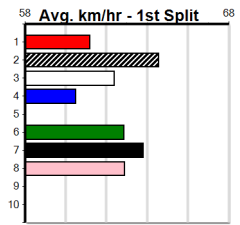

TAB - LONG MAY WE PLAY HT3

4

525 Metres

Mixed 6/7 Heat

1:22PM

(VIC time)

SHIMA ROCK (4) was far from disgraced here last time and he will appreciate the empty draw outside. SPOT ON CINTA (7) was smartly placed here over 600m in July and she can fire fresh. DEWANA CLASSIC (2) is showing plenty of promise.

1st $1405
2nd $400
3rd $200

Watchdog Tips:

4 7 2 3

Bet: Trifecta 4,7/2,3,4,7/1,2,3,4,6,7 ($10 For 41.66%)