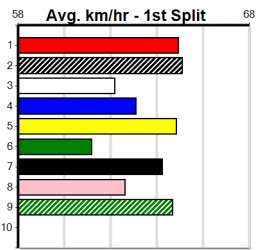

Meadows (MEP)

HOME OF TEN GROUP 1'S

6

1:57PM

(VIC time)

- 1st $1620
  2nd $460
  3rd $230

JALLA JET (2) turned in a big performance here last week and he will find this event a lot easier. ZIPPING CLIFFORD (1) owns a slick 34.65 PB here and he is drawn to be prominent throughout. ZEKEL BALE (6) will be charging home late

Watchdog Tips: 2 1 6 5 Bet: Trifecta 1,2/1,2,5,6/1,2,4,5,6,8 ($10 For 41.66%)

Table header: Form Box Wgt Dist Track Date Time BON Margin 1st/2nd (Time) PIR Checked Comment W/R Split 1 S/P Grade

ZIPPERING CLIFFORD (NSW)[4] Quick PB here, gun draw, danger with luck. Dog BE, Dog Sep-17, Sire: MY BRO FABIO, Dam: ZIPPING JEWEL. Price $3.20. Includes box history table and prize details.

JALLA JET (TAS)[5] Eye catching run here last week, hard to hold out. Dog RBD, Dog Mar-17, Sire: DYNA DOUBLE ONE, Dam: AIN'T SHE PRETTY. Price $3.50. Includes box history table and prize details.

BISENTI [5] Better suited to a shorter journey, next time. Dog BK, Bitch, Dec-16, Sire: DYNA DOUBLE ONE, Dam: BOOKIE. Price $16.00. Includes box history table and prize details.

LOCH TIGHT (NSW)[5] Showed improvement last time, place again. Dog RBD, Dog Dec-15, Sire: KINLOCH BRAE, Dam: MIATA. Price $18.00. Includes box history table and prize details.

WINLOCK DYNO (NSW)[5] Placed behind a good one last time, keep safe. Dog RBD, Dog Jun-16, Sire: FERNANDO BALE, Dam: CRACKIN SORT. Price $12.00. Includes box history table and prize details.

1

2

3

4

5

$3.20

Box History

Table with columns Bx, 1st, 2nd, 3rd, 4th, 5th, 6th, 7th, 8th. Includes prize details: Prize Best $20170.00, Starts 34.65(4)-4/9/19, Trk/Dts 17-4-8-2, APM 3-1-2-0, 13689

$3.50

Box History

Table with columns Bx, 1st, 2nd, 3rd, 4th, 5th, 6th, 7th, 8th. Includes prize details: Prize Best $17815.00, Starts 34.68(4)-8/8/19, Trk/Dts 24-6-7-4, APM 3-1-0-1, 9877

$16.00

Box History

Table with columns Bx, 1st, 2nd, 3rd, 4th, 5th, 6th, 7th, 8th. Includes prize details: Prize Best $3965.00, Starts NBT, Trk/Dts 11-3-2-3, APM 1-0-1-1, 2519

$18.00

Box History

Table with columns Bx, 1st, 2nd, 3rd, 4th, 5th, 6th, 7th, 8th. Includes prize details: Prize Best $42700.00, Starts NBT, Trk/Dts 116-16-18-17, APM 8-0-2-1, 7296

$12.00

Box History

Table with columns Bx, 1st, 2nd, 3rd, 4th, 5th, 6th, 7th, 8th. Includes prize details: Prize Best $31905.00, Starts NBT, Trk/Dts 82-11-9-16, APM 1-0-0-1, 10173