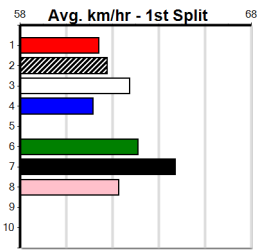

7
2:15PM

525 Metres
Grade 5

1st $1405
2nd $400
3rd $200

NOBLE WEETBIX (3) was a slashing 23.86 Bendigo winner recently and he looks well graded in this event. HOT TOTTIE (2) was solidly placed here last time and she should be thereabouts again. TOM RIDDLE (4) can hit the line hard.

Watchdog Tips: **3** **2** **4** **6** **Bet:** **Trifecta 2,3/2,3,4,6/2,3,4,6,7,8 ($10 For 41.66%)**

1

TIGER DUSTY [5] **Can take a while to wind up, prefer to watch** **$16.00**

BK Dog Jan-15 Sire: OAKS ROAD Dam: SWEET ABOUT ME Trainer: Frederick Malloy (Heidelberg Heig)

Owner(s): F Malloy

Winning Distances: < 300m (0) 300 - 399m (0) 400 - 499m (0) 500 - 599m (4) 600 - 699m (0) > 700m (0)

Winning Weights: 30.1(1) 31.2(1) 31.4(1) 31.5(1)

Box	1st	2nd	3rd	4th	5th	6th	7th	8th
1	1	1	2	1	1			
2	1	2	4	3	1	2		
3			2		2	2	1	
4		3	2	1		3	1	
5	1			1	3	2	3	
6	1		2		1		1	
7			1	3	1	3		
8	1	3	1	2	1	1		

Prize Best Starts Trk/Dts APM: $8590.00, 30.32(2)-4/10/17, 67-4-9-12, 29-1-3-7, 341

2

HOT TOTTIE [5] **Prefer out wide but has the talent, danger** **$4.80**

BK Bitch Feb-17 Sire: WHERE'S PEDRO Dam: QUICK SUCCESSION Trainer: Allan Meyer (Hoppers Crossing)

Owner(s): TO THE MAX SYNDICATE (SYN), A Honan, A Clayton, T Honan, J Clayton

Winning Distances: < 300m (0) 300 - 399m (1) 400 - 499m (4) 500 - 599m (0) 600 - 699m (0) > 700m (0)

Winning Weights: 28.6(2) 28.8(1) 29.1(1) 29.2(1)

Box	1st	2nd	3rd	4th	5th	6th	7th	8th
1	1		1				2	
2								
3	1							
4		1		1	2	1	2	
5		2	1				1	1
6								1
7	1		2					1
8	2	2	1		1		2	

Prize Best Starts Trk/Dts APM: $8230.00, NBT, 30-5-5-5, 3-0-1-0, 4011

3

NOBLE WEETBIX [5] **Cracking 23.86 Bendigo winner, looks good** **$2.40**

BK Dog Mar-16 Sire: NOLEN Dam: SHEZA WEETBIX Trainer: Barbara Breen (Huntly)

Owner(s): B Breen

Winning Distances: < 300m (0) 300 - 399m (0) 400 - 499m (7) 500 - 599m (0) 600 - 699m (0) > 700m (0)

Winning Weights: 31.0(1) 31.1(1) 31.2(2) 31.3(3)

Box	1st	2nd	3rd	4th	5th	6th	7th	8th
1	1	2	1					1
2								
3	2	1		1				
4	1				1			
5	1							
6	1		2					
7						1		
8								

Prize Best Starts Trk/Dts APM: $9695.00, NBT, 16-7-2-2, 1-0-0-1, 3999

4

TOM RIDDLE [5] **Empty draw helps, can charge late, threat** **$4.60**

BK Dog Jan-16 Sire: BARCIA BALE Dam: FAINTING FANCIES Trainer: Lisa Cockerell (Buckley)

Owner(s): I Cockerell

Winning Distances: < 300m (0) 300 - 399m (0) 400 - 499m (6) 500 - 599m (0) 600 - 699m (0) > 700m (0)

Winning Weights: 38.4(1) 39.2(3) 39.5(1) 39.9(1)

Box	1st	2nd	3rd	4th	5th	6th	7th	8th
1	3	2	2		2			
2	1				4	1		
3			1			4		
4		2	1	1		1		
5			1				2	
6		2			3	1		1
7	2		2		1			
8			1			1	1	

Prize Best Starts Trk/Dts APM: $16645.00, NBT, 42-6-4-8, 3-0-0-0, 1386

5

*** VACANT BOX ***

Sire: Dam: Trainer:

Owner(s):

Winning Distances: < 300m (0) 300 - 399m (0) 400 - 499m (0) 500 - 599m (0) 600 - 699m (0) > 700m (0)

Winning Weights:

Box History