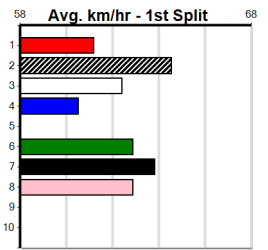

4

1:22PM

(VIC time)

1st $1405
2nd $400
3rd $200

525 Metres
Mixed 6/7 Heat

SHIMA ROCK (4) was far from disgraced here last time and he will appreciate the empty draw outside. SPOT ON CINTA (7) was smartly placed here over 600m in July and she can fire fresh. DEWANA CLASSIC (2) is showing plenty of promise.

Watchdog Tips: **4** **7** **2** **3** **Bet:** Trifecta 4,7/2,3,4,7/1,2,3,4,6,7 ($10 For 41.66%)

1

WAKE UP [7] **Strong effort two runs back, can threaten** **$10.00**

WBK Bitch Mar-17 Sire: FERNANDO BALE Dam: COSMIC APHRODITE Trainer: Paul Mathieson (Little River)

Owner(s): B Parkinson
Winning Distances: < 300m (0) 300 - 399m (0) 400 - 499m (0) 500 - 599m (1) 600 - 699m (0) > 700m (0)
Winning Weights: 24.7(1)

Box	1st	2nd	3rd	4th	5th	6th	7th	8th
1					1			
2							1	
3								1
4								
5		1						
6								
7	1							
8								1

Prize Best $1785.00
Starts 30.78(7)-21/8/19
Trk/Dts 8-1-1-0
APM 1-1-0-0 1520

2

DEWANA CLASSIC [7] **No luck since her top debut win, can atone, threat** **$3.40**

BK Bitch Oct-17 Sire: FABREGAS Dam: DEWANA SIENNA Trainer: Brendan Dewan (Edithvale)

Owner(s): DOZUS TWO (SYN), B Dewan, M Dewan
Winning Distances: < 300m (0) 300 - 399m (0) 400 - 499m (0) 500 - 599m (1) 600 - 699m (0) > 700m (0)
Winning Weights: 26.5(1)

Box	1st	2nd	3rd	4th	5th	6th	7th	8th
1								
2	1				1			
3						1		
4							1	
5								
6								
7								
8		1						

Prize Best $1725.00
Starts 30.18(2)-14/8/19
Trk/Dts 6-1-1-0
APM 2-1-0-0 1460

3

BANGA [7] **Sizzling 25.72 Geelong winner, must keep safe** **$4.80**

BK Dog Nov-17 Sire: GOODESY Dam: FLAMING SHIRAZ Trainer: Raymond Henness (Heathcote)

Owner(s): R Henness
Winning Distances: < 300m (0) 300 - 399m (0) 400 - 499m (1) 500 - 599m (0) 600 - 699m (0) > 700m (0)
Winning Weights: 33.6(1)

Box	1st	2nd	3rd	4th	5th	6th	7th	8th
1			1					
2	1							
3		1			1			
4								
5								
6								
7								
8								

Prize Best $2125.00
Starts FSH
Trk/Dts 4-1-2-0
APM 0-0-0-0 2125

4

SHIMA ROCK [7] **Empty draw suits, high speed, looks good** **$3.60**

BD Dog Nov-17 Sire: BARCIA BALE Dam: SHIMA SONG Trainer: Andrea Dailly (Anakie)

Owner(s): DAVROB (SYN), R Cummings, D Gleeson
Winning Distances: < 300m (0) 300 - 399m (0) 400 - 499m (1) 500 - 599m (0) 600 - 699m (0) > 700m (0)
Winning Weights: 35.9(1)

Box	1st	2nd	3rd	4th	5th	6th	7th	8th
1	1							
2		1	2				1	
3								
4								
5								
6			1	1				
7								
8			1		1			

Prize Best $2540.00
Starts NBT
Trk/Dts 9-1-1-4
APM 3-0-1-1 2161

5

*** VACANT BOX ***

Sire: Dam: Trainer:

Owner(s):
Winning Distances: < 300m (0) 300 - 399m (0) 400 - 499m (0) 500 - 599m (0) 600 - 699m (0) > 700m (0)
Winning Weights:

Box History