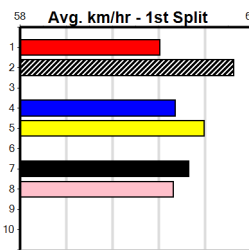

8

2:32PM

(VIC time)

1st $1405
2nd $400
3rd $200

BLACK IMPALA (2) was a blistering 27.11 Horsham winner recently and he will appreciate the smaller lineup today. ZIPPING LEROY (8) has tremendous mid race pace and he just needs a clear crack at them. ZELZER ALLEN (4) is more than capable

Watchdog Tips: 2 8 4 5 Bet: Trifecta 2,8/2,8/4,5 ($10 For 250%)

ICE COLD YUG [4] Slow early, rises in class, prefer to watch $21.00
BK Dog Jan-16 Sire: ICE TRUCKER Dam: SENORITA ABBI
Trainer: Jennifer Torr (Myers Flat)
Winning Distances: < 300m (0) 300 - 399m (4) 400 - 499m (3) 500 - 599m (4) 600 - 699m (0) > 700m (0)
Winning Weights: 33.6(1) 33.8(1) 34.0(2) 34.1(2) 35.0(2) 35.2(2) 35.3(1)
Box History table and Prize Best Starts table included.

BLACK IMPALA [4] Small field suits, all class, hard to hold out $1.70
BK Dog Mar-15 Sire: COSMIC RUMBLE Dam: PROVEN IMPALA
Trainer: George Borg (Maryborough)
Winning Distances: < 300m (0) 300 - 399m (0) 400 - 499m (4) 500 - 599m (12) 600 - 699m (4) > 700m (1)
Winning Weights: 30.8(1) 31.2(1) 31.8(1) 31.9(1) 32.0(1) 32.1(3) 32.2(3) 32.3(2) 32.4(3) 32.5(3) 32.6(1) 32.7(1)
Box History table and Prize Best Starts table included.

*** VACANT BOX ***
Sire: Dam:
Owner(s):
Winning Distances: < 300m (0) 300 - 399m (0) 400 - 499m (0) 500 - 599m (0) 600 - 699m (0) > 700m (0)
Trainer:
Box History table included.

ZELZER ALLEN (NSW)[4] Better than her past few runs, can threaten $6.00
WF Bitch May-16 Sire: KC AND ALL Dam: DYNA DARA
Trainer: Mark Delbridge (Balliang)
Winning Distances: < 300m (0) 300 - 399m (0) 400 - 499m (4) 500 - 599m (7) 600 - 699m (0) > 700m (0)
Winning Weights: 29.6(1) 29.7(3) 29.8(1) 29.9(3) 30.0(3)
Box History table and Prize Best Starts table included.

BOMBER CREEK [4] Consistent type, racing with confidence, respect $7.50
BK Dog Dec-15 Sire: MAGIC SPRITE Dam: SKYE CREEK
Trainer: Peter Crawley (Mortlake)
Winning Distances: < 300m (0) 300 - 399m (1) 400 - 499m (5) 500 - 599m (8) 600 - 699m (0) > 700m (0)
Winning Weights: 34.2(1) 34.4(2) 34.5(1) 34.6(1) 34.7(1) 35.1(2) 35.2(4) 35.5(1) 35.9(1)
Box History table and Prize Best Starts table included.