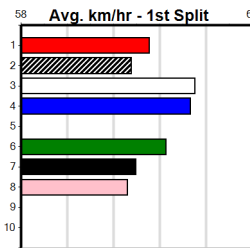

5

1:40PM

(VIC time)

1st $1405
2nd $400
3rd $200

525 Metres
Grade 5

MONSTER HARLEY (3) was a little unlucky here last week and with a clean getaway he can go one better today. WINLOCK NEWBOLT (7) is better than his form reads and he will be strong in the run to the line. MANNY ALLEN (8) has solid claims

Watchdog Tips: **3** **7** **8** **4** **Bet:** Trifecta 3,7/3,4,7,8/1,3,4,6,7,8 ($10 For 41.66%)

Form Box Wgt Dist Track Date Time BON Margin 1st/2nd (Time) PIR Checked Comment W/R Split 1 S/P Grade

TEARAWAY TRAIN [5] *** SCRATCHED *** $8.00

BD Dog Dec-16 Sire: BARCIA BALE Dam: GAZER BALE Trainer: Jennifer Torr (Myers Flat)

Owner(s): D Torr
Winning Distances: < 300m (0) 300 - 399m (0) 400 - 499m (5) 500 - 599m (0) 600 - 699m (0) > 700m (0)
Winning Weights: 33.1(1) 33.2(2) 33.7(1) 33.9(1)

Bx	1st	2nd	3rd	4th	5th	6th	7th	8th
1			1					
2	2		3		1			
3	1	1	1					
4	1	1			1			1
5				2	1	1		
6		3	2		1	1		
7		2	2			1		
8	1	1			1	1	1	

Prize Best Starts Trk/Dts APM
$11145.00
NBT
36-5-8-9
4-0-0-1
4886

1st (2) 33.2 450 BAL R4 24-Oct-18 25.58 25.40 0.50L MONSTER HARLEY (25.61) M/111 . . . 6.67 $24.80 X67
1st (3) 33.2 400 GEL R4 19-Mar-19 22.94 22.72 1.00L WHERE'S SUCCESS (23.01) M/21 C1 . . . 8.55 $2.50 RWAP
1st (4) 33.7 425 BEN R4 05-Apr-19 23.96 23.68 1.5L ATLAS TRUE BLUE (24.06) M/321 C1 SW . . . 6.71 $10.50 5

Last 3 wins NOT included above

SIDE SPLITTING (NSW)[5] Talented but needs room early, tough ask $12.00

BK Dog Apr-17 Sire: TURANZA BALE Dam: ZIPPY CHICKI Trainer: Lee Rowe (Wonthaggi)

Owner(s): L Rowe
Winning Distances: < 300m (0) 300 - 399m (2) 400 - 499m (2) 500 - 599m (2) 600 - 699m (0) > 700m (0)
Winning Weights: 36.4(1) 36.6(1) 36.9(1) 37.0(1) 37.7(1) 38.0(1)

Bx	1st	2nd	3rd	4th	5th	6th	7th	8th
1								
2	1		1					
3				1				
4						1		1
5						1		
6	2		1			1	1	1
7	1							1
8	2			1				

Prize Best Starts Trk/Dts APM
$6530.00
FSTD
17-6-0-2
0-0-0-0
4128

8th (4) 37.2 460 WGL R8 05-Jul-19 27.19 25.91 18.00 EYE CATCHER (25.99) S/757 C8 . W 6.82 $6.20 5
3rd (6) 36.9 450 BAL R5 10-Jul-19 26.22 25.74 6.00L DAKORA (25.81) S/844 . . . 7.10 $18.70 5
8th (6) 37.5 600 MEP R6 24-Jul-19 35.96 34.29 16.00 ULTIMATE BLING (34.85) S/7888 C5 . . . 9.31 $54.60 5H
6th (6) 37.9 545 BAL R7 12-Aug-19 32.01 31.52 5.00L ALEZAN (31.66) M/5426 C6 . . . 7.07 $4.30 T3-5
1st (8) 38.0 460 WGL R8 15-Aug-19 26.20 26.20 0.25L BRAYDEN LENNOX (26.21) M/545 . . W 6.73 $5.40 T3-5
6th (5) 37.5 545 BAL R5 19-Aug-19 31.89 31.53 5.50L SPYGLASS (31.53) S/8776 C4 . . . 7.25 $2.90 T3-RW
8th (7) 37.7 545 BAL R5 28-Aug-19 31.88 31.03 12.00 ATOMIC ICON (31.10) M/7668 . VO W 7.07 $12.10 5
1st (2) 37.7 545 BAL R8 16-Sep-19 31.39 31.39 1.25L PANDORA'S PROOF (31.46) M/3211 . . . 6.89 $4.00 T3-5

Last 3 wins NOT included above

1st (8) 36.4 390 BAL R4 27-May-19 22.88 22.33 1.00L MERRIVIEW MACH (22.94) M/53 . . . 8.73 $2.30 RWAP
1st (6) 36.6 400 WGL R4 30-May-19 23.00 22.99 3.25L DELTA'S TIARA (23.22) M/43 . SW W 8.57 $2.70 T3-7
1st (6) 36.9 500 BEN R6 14-Jun-19 28.33 28.22 1.25L AMY AMOUR (28.41) M/322 . . . 6.70 $6.00 5