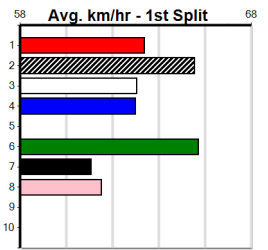

2

12:47PM

(VIC time)

1st $1405
2nd $400
3rd $200

525 Metres
Mixed 6/7 Heat

MADAM ROSMERTA (2) was a top 30.09 winner here recently and she looks well graded in this event. PRINCESS PULSE (1) was solidly placed two runs back and she is drawn to get all the breaks. ARLINGTON (4) is showing promise.

Watchdog Tips: **2** **1** **4** **7** **Bet:** Trifecta 1,2/1,2,4,7/1,2,4,6,7,8 ($10 For 41.66%)

Form Box Wgt Dist Track Date Time BON Margin 1st/2nd (Time) PIR Checked Comment W/R Split 1 S/P Grade

1

PRINCESS PULSE [7] Gun draw, strong effort two runs back, danger **$8.00**
BK Bitch Apr-17 Sire: MY BRO FABIO Dam: POLLY'S GIRL
Owner(s): TRIPLE TROUBLE (SYN), E Caruana, M Gibilisco, G Dawson
Winning Distances: < 300m (0) 300 - 399m (0) 400 - 499m (0) 500 - 599m (1) 600 - 699m (0) > 700m (0)
Winning Weights: 26.5(1)

4th (3)	26.4	400	WGL	R1	26-Mar-19	23.02	22.35	5.50L AMERICAN MOVIE (22.65)	M/66	.	.	.	8.78	$13.50	MF
4th (3)	26.2	520	CRN	R1	31-Jul-19	31.11	30.47	9.50L MISS POTENTIAL (30.47)	M/4544	C2	.	.	5.58	$10.30	M
1st (4)	26.5	520	CRN	R4	05-Aug-19	30.89	30.66	2.75L ISLAND CRUISER (31.07)	M/3211	C2	.	.	5.63	$3.90	RWAP
6th (8)	26.2	515	SAN	R1	09-Aug-19	30.35	29.52	8.00L SECURITY CODE (29.80)	S/8876	C4	.	.	5.34	$28.90	7
4th (1)	26.2	595	SAP	R3	18-Aug-19	34.94	34.56	5.50L PUSH (34.56)	M/2222	C5	.	.	9.40	$5.30	N7
5th (4)	26.0	515	SAP	R3	02-Sep-19	30.55	29.45	9.00L MEGA DOSSA (29.93)	S/6555	C7	V7	.	5.38	$13.90	7
2nd (6)	26.0	460	WGL	R5	12-Sep-19	26.37	26.16	1.75L NIALL BAILE (26.25)	M/3333	.	.	.	6.74	$7.20	T3-RW
8th (5)	26.4	515	SAN	R1	19-Sep-19	30.46	29.54	11.00L KAT'S HUGHY (29.75)	M/5656	C10	SW	.	5.33	$40.40	7

Last 3 wins NOT included above

Box History

Bx	1st	2nd	3rd	4th	5th	6th	7th	8th
1		1		1				
2								
3				2				
4	1	1			1			
5								1
6		2						
7		1	1	1				1
8	1	1			1	1		

Prize Best $3340.00
Starts FSH
Trk/Dts 19-1-6-2
APM 0-0-0-0
1351

2

MADAM ROSMERTA [6] Brilliant 30.09 winner here, looks the goods **$2.60**
BD Bitch Sep-17 Sire: KAYDA SHAE Dam: ROLANDA HOCH
Owner(s): BAG OF LOLLYS (SYN), L Cockerell, I Cockerell, M Cockerell, T Cockerell
Winning Distances: < 300m (0) 300 - 399m (0) 400 - 499m (1) 500 - 599m (1) 600 - 699m (0) > 700m (0)
Winning Weights: 28.3(1) 28.4(1)

3rd (3)	27.5	515	SAP	R3	12-May-19	29.99	29.60	1.00L GINO GAMBINO (29.93)	M/4443	.	V90	.	5.17	$29.40	MH
1st (6)	28.3	460	GEL	R1	16-Aug-19	26.21	25.82	0.50L BELLE EXPRESS (26.24)	M/1111	C1	.	.	6.59	$2.00	M
2nd (8)	28.2	515	SAN	R2	22-Aug-19	30.38	29.28	4.75L MOD SQUAD (30.05)	M/3222	C2	.	.	5.16	$5.80	7
4th (5)	28.4	515	SAN	R2	29-Aug-19	30.30	29.28	8.50L MISS BELLAWOOD (29.71)	M/2333	C2	.	.	5.26	$9.10	RW
5th (8)	28.4	515	SAN	R2	05-Sep-19	31.08	29.36	18.00L IYLEE BAILE (29.86)	M/3465	C4	.	.	5.10	$21.70	X67
1st (8)	28.4	525	MEA	R1	14-Sep-19	30.09	29.93	4.25L TIGGERLONG TONK (30.38)	M/1111	.	SW	.	5.07	$18.20	7
7th (2)	28.6	525	MEA	R2	21-Sep-19	30.98	30.07	7.50L INVICTUS ROY (30.47)	M/7568	C6	.	.	5.37	$3.50	X67

Last 3 wins NOT included above

Box History

Bx	1st	2nd	3rd	4th	5th	6th	7th	8th
1								
2								1
3			1					
4								
5				1				
6	1							
7								
8	1	1			1			

Prize Best $8805.00
Starts 30.09(8)-14/9/19
Trk/Dts 7-2-1-1
APM 2-1-0-0
7624