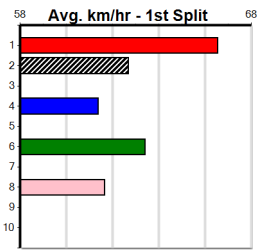

10

3:07PM

(VIC time)

1st $1620
2nd $460
3rd $230

600 Metres
Grade 5 No Penalty

ROCKET JAX (6) has been racing well in stronger company of late and he has the speed to lead from go to whoa. PIETRA ALLEN (2) has been placed in two of her past three and she is suited to this journey. WYNBURN LUCIFER (1) has claims

Watchdog Tips: 6 2 1 8 Bet: Exacta 2,6/1,2,6 ($10 For 250%)

WYNBURN LUCIFER (TAS)[5] Better than form, draw helps, can threaten $6.00
WBK Bitch Dec-15 Sire: DESTINI FIREBALL Dam: MISS HETTI
Owner(s): Just for us (SYN), B Hare, C Allen
Winning Distances: < 300m (0) 300 - 399m (0) 400 - 499m (0) 500 - 599m (3) 600 - 699m (0) > 700m (3)
Winning Weights: 28.0(1) 28.2(1) 28.3(2) 28.4(1) 29.0(1)
7th (1) 29.0 515 SAP R6 07-Jul-19 30.45 29.80 6.00L SAETTA (30.05) M/4367 C5 . . . 5.20 $20.40 5
5th (4) 29.0 515 SAP R4 21-Jul-19 30.57 29.29 9.00L SOUTH OF EDEN (29.95) M/7676 . . . . . 5.36 $5.90 5
1st (1) 29.0 595 SAP R12 28-Jul-19 34.90 34.90 0.25L KISSABLE (34.91) M/1112 C1 . . . . . 9.27 $2.30 5NP
6th (4) 29.3 595 SAP R5 04-Aug-19 35.49 34.30 10.00 ROMANOVA (34.81) M/5656 C8 . . . . . 9.53 $3.20 5NP
5th (6) 29.3 725 MEA R11 08-Aug-19 44.38 42.81 18.00 KIOMARA (43.16) M/2255 C1 V10 . . . 5.04 $31.60 X45
6th (4) 28.9 595 SAP R7 02-Sep-19 35.10 34.45 7.00L HUNKAPAPA (34.62) M/6444 C4 . . . . . 9.63 $28.60 5
6th (8) 28.6 525 MEP R11 11-Sep-19 30.88 29.93 7.00L SPRING TYPHOON (30.40) M/8777 . . . . . 5.32 $36.20 5NP
6th (4) 29.1 600 MEP R6 18-Sep-19 35.30 34.26 14.00 START A RIOT (34.39) M/7666 C2 . . . . . 9.32 $46.50 5H
Last 3 wins NOT included above
1st (1) 28.3 720 LCN R7 28-May-18 43.17 43.17 1.5L ROSIE OH ROSIE (43.28) 0 B C SWAB 5.14 $2.00 JG
1st (8) 28.2 709 HOB R5 07-Jun-18 41.94 41.94 0.75L ROSIE OH ROSIE (41.99) 0 B2 C 11.17 $2.00 JG
1st (3) 28.3 720 LCN R5 09-Aug-18 43.60 43.60 1.75L VRONTIOS (43.73) 0 SWAB 5.12 $7.20 S

PIETRA ALLEN (NSW)[5] Placed in two of her past three, danger again $3.00
BK Bitch Jun-16 Sire: TAYLORS SKY Dam: SEARLE BALE
Owner(s): M Tribe
Winning Distances: < 300m (0) 300 - 399m (2) 400 - 499m (1) 500 - 599m (2) 600 - 699m (0) > 700m (0)
Winning Weights: 25.9(1) 26.1(1) 26.8(2) 26.9(1)
7th (5) 26.7 485 HOR R8 30-Jul-19 28.06 27.24 8.00L HEAD LOCH (27.53) M/787 C4 . . . . . 6.87 $29.60 X45
6th (1) 26.8 520 SLE R6 04-Aug-19 30.18 29.53 8.00L KILPATRICK (29.64) M/877 C5 . . . . . 9.97 $14.00 5H
6th (2) 26.6 525 MEA R12 17-Aug-19 31.02 29.76 10.00 CAWBOURNE SCAR (30.34) M/4777 C9 . . W 5.29 $36.50 5
8th (6) 26.6 515 SAP R6 25-Aug-19 30.26 29.60 9.50L MEPUNGA DANIEL (29.60) M/4888 C4 . . . . . 5.17 $51.80 5H
4th (5) 26.6 460 WGL R8 29-Aug-19 26.79 26.30 3.75L TAKAHO TIGER (26.54) M/886 C13 SW . . . 6.95 $5.70 T3-5
3rd (3) 26.6 515 APK R7 02-Sep-19 30.96 29.63 11.00 HALFETI ROSE (30.22) 58753 5C8753 4.61 $7.00 6
2nd (4) 26.8 515 APK R8 09-Sep-19 30.34 29.86 1.5L HOLY REIGN (30.24) 75542 75542 4.70 $8.50 6
4th (8) 26.6 525 MEA R12 14-Sep-19 30.92 29.93 8.50L TALULAH BALE (30.35) S/8877 C4 SW . . . 5.36 $23.00 5
Last 3 wins NOT included above
1st (3) 25.9 485 HOR R5 18-Dec-18 27.52 27.40 1.75L SELFLESS (27.63) M/111 . . . . . 6.58 $4.50 RW
1st (7) 26.1 525 MEP R3 02-Jan-19 30.21 30.06 2.25L BALLISTIC YAALA (30.36) M/3333 . . . . . 5.24 $6.60 RWH
1st (8) 26.8 520 CRN R4 17-Jul-19 30.75 30.44 0.50L OFF TO MONACO (30.78) M/3332 . . . . . 5.62 $2.60 RW