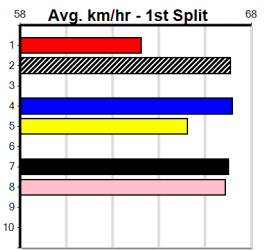

9

2:50PM

(VIC time)

1st \$1405
2nd \$400
3rd \$200

525 Metres
Grade 5

ZIPPING CIA (5) is blessed with enormous talent and she will appreciate the empty draw outside. MILITANT SPIRIT (7) has a good record here and she can cross in the early stages. ASTON VALETTA (2) should be in the mix for most of the trip