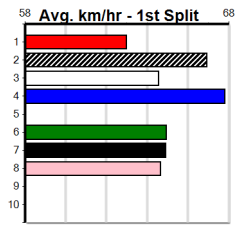

MEADOWS CONFERENCE & EVENTS CE

525 Metres

Mixed 4/5

8

2:15PM

(VIC time)

GREY GHOST (7) owns a breathtaking 29.68 PB here and he is expected to fire fresh. MAX TRACTOR (6) has won six of nine here and he can lead for a long way. OKAY KIRSTY (2) is never too far away in this company.