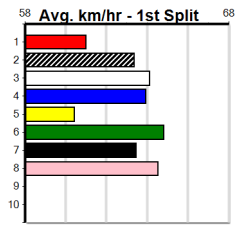

SKY RACING (2-6 WINS) GDR

600 Metres

Restricted Win

9

2:31PM

(VIC time)

DEWANA CLASSIC (6) was a dominant 34.68 winner here recently and she looks very well graded once again. SO TOUGH (1) is a strong chaser and he is drawn to settle a lot closer than normal. KRATOS (5) has been looking for this distance range