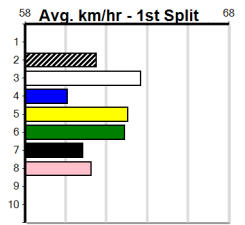

Meadows (MEP)

WELCOME OUR COMMUNITY GROUPS G

1

600 Metres

Novice Grade 7

11:55AM

(VIC time)

FULL FLIGHT (1) is bred to be a star and he is a member of a very powerful kennel. VALEERA (3) is an improving type and she has been crying out for this distance range. EMPOWERED (4) can run a cheeky race at odds.

1st $3020
2nd $860
3rd $430

Watchdog Tips: **1** **3** **4** **8** **Bet:** **Trifecta 1/3,4,8/2,3,4,8 ($10 For 111.11%)**

Form	Box	Weight	Dist	Track	Date	Time	BON	Margin	1st/2nd (Time)	PIR	Checked	Comment	W/R	Split 1	S/P	Grade	Winning Boxes								
1	FULL FLIGHT (NSW)[M]	<i>Bred to be a star, in good hands, should fire</i>														$1.70									
BK	D	Jan-18	BLACK MAGIC OPAL	FANTASTIC SKYE																					
Trainer: Jason Thompson (Pearcedale)																									
Owner(s): SEE THE DREAM (SYN), S Buccilli, B Buccilli																									
2	BLUE HAZARD [7]	<i>Down on confidence but has talent, place</i>														$12.00									
BE	D	Jul-16	BLUE GIANT	HALA BELLE																					
Trainer: Peter Akathiotis (Reservoir)																									
4th (7)	36.6	600	MEP	R2	12-Jun-19	35.48	34.85	4.50	LNIGEL ALLEN (35.17)	S/4333	C1	.	.	9.40	$32.80	RWH	<table border="1"> <tr><th>1</th><th>2</th><th>3</th><th>4</th><th>5</th><th>6</th><th>7</th><th>8</th></tr> <tr><td></td><td></td><td></td><td></td><td></td><td></td><td>1</td><td></td></tr> <tr><td>Prize</td><td colspan="7"></td><td>$0</td></tr> <tr><td>Best</td><td colspan="7"></td><td>FSH</td></tr> <tr><td>Starts</td><td colspan="7"></td><td>0-0-0-0</td></tr> <tr><td>Trk/Dst</td><td colspan="7"></td><td>0-0-0-0</td></tr> <tr><td>APM</td><td colspan="7"></td><td>$0</td></tr> </table>								
4th (8)	36.3	515	SAP	R11	14-Jul-19	30.70	29.40	6.00	LSMARTY PANTS (30.29)	S/6555	C4	.	.	5.45	$8.00	RWH	<table border="1"> <tr><th>1</th><th>2</th><th>3</th><th>4</th><th>5</th><th>6</th><th>7</th><th>8</th></tr> <tr><td></td><td></td><td></td><td></td><td></td><td></td><td></td><td>1</td></tr> <tr><td>Prize</td><td colspan="7"></td><td>$5,300.00</td></tr> <tr><td>Best</td><td colspan="7"></td><td>NBT</td></tr> <tr><td>Starts</td><td colspan="7"></td><td>38-1-8-3</td></tr> <tr><td>Trk/Dst</td><td colspan="7"></td><td>12-0-4-0</td></tr> <tr><td>APM</td><td colspan="7"></td><td>$808</td></tr> </table>								
6th (1)	36.2	515	SAP	R9	21-Jul-19	30.53	29.29	8.00	LRJOJO OLLIE (29.98)	S/8555	C1	.	.	5.51	$10.80	RWF	<table border="1"> <tr><th>1</th><th>2</th><th>3</th><th>4</th><th>5</th><th>6</th><th>7</th><th>8</th></tr> <tr><td></td><td></td><td></td><td></td><td></td><td></td><td></td><td></td></tr> <tr><td>Prize</td><td colspan="7"></td><td>$825.00</td></tr> <tr><td>Best</td><td colspan="7"></td><td>FSTD</td></tr> <tr><td>Starts</td><td colspan="7"></td><td>3-1-0-0</td></tr> <tr><td>Trk/Dst</td><td colspan="7"></td><td>0-0-0-0</td></tr> <tr><td>APM</td><td colspan="7"></td><td>$825</td></tr> </table>								
5th (3)	36.1	600	MEP	R1	24-Jul-19	35.68	34.29	11.00	LHADARAH BALE (34.95)	M/7544	C1	.	.	9.56	$9.50	N7	<table border="1"> <tr><th>1</th><th>2</th><th>3</th><th>4</th><th>5</th><th>6</th><th>7</th><th>8</th></tr> <tr><td></td><td></td><td></td><td></td><td></td><td></td><td></td><td></td></tr> <tr><td>Prize</td><td colspan="7"></td><td>$825.00</td></tr> <tr><td>Best</td><td colspan="7"></td><td>FSTD</td></tr> <tr><td>Starts</td><td colspan="7"></td><td>3-1-0-0</td></tr> <tr><td>Trk/Dst</td><td colspan="7"></td><td>0-0-0-0</td></tr> <tr><td>APM</td><td colspan="7"></td><td>$825</td></tr> </table>								
Owner(s): P Akathiotis																									
3	VALEERA [7]	<i>Improving type, trip should suit, main danger</i>														$5.00									
BE	B	Nov-17	BARCIA BALE	TARKS NEMESIS																					
Trainer: Judith Worsfold (Girgarre)																									
Owner(s): A Lie																									
4	EMPOWERED (NSW)[M]	<i>Strong effort two runs back, can cause an upset</i>														$12.00									
BK	D	Oct-17	FABREGAS	POWERED																					
Trainer: Darren Petersen (Craigieburn)																									
Owner(s): D Petersen																									
5	TAYA BALE (NSW)[M]	<i>Maiden chaser, steady to date, makes little impact</i>														$21.00									
BK	B	Oct-17	DAVID BALE	JAYNEY BALE																					
Trainer: Shane Jack (Dalmore)																									
Owner(s): DIRTY RATS TWO (SYN), S Jack, S Burke, P Gillespie																									
6	CHILL OUT VIRGO [M]	<i>May get strung up in traffic early, tough ask</i>														$26.00									
WF	B	Jan-18	LIGHTNING FRANK	PEDRO'S VINEYARD