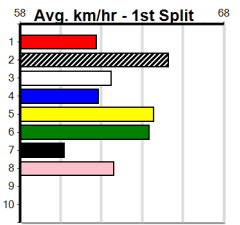

SEQUENTIAL PROPERTY SERVICES

3

525 Metres Mixed 6/7

12:27PM

(VIC time)

SHIMA MIST (3) turned in a big performance here last time and she will continue to improve with more racing. LILLY LANCASTER (5) was never headed at Ballarat and she can settle on the speed. GREATEST SHOWMAN (1) has solid claims

1st $1405
2nd $400
3rd $200

Watchdog Tips: **3** **5** **1** **7** **Bet:** **Trifecta 3,5/1,3,5,7/1,3,4,5,7,8 ($10 For 41.66%)**