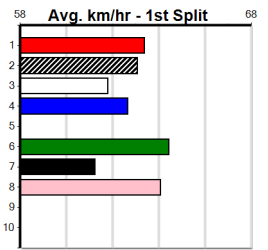

***** NO RESERVE *****

Sire: Dam:

Owner(s): Trainer:

Winning Distances: < 300m (0) 300 - 399m (0) 400 - 499m (0) 500 - 599m (0) 600 - 699m (0) > 700m (0)

Winning Weights:

Box History

4

12:49PM