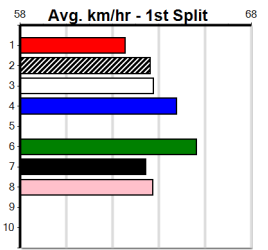

10

*** NO RESERVE ***

Sire: Dam:

Owner(s):

Trainer:

Winning Distances: < 300m (0) 300 - 399m (0) 400 - 499m (0) 500 - 599m (0) 600 - 699m (0) > 700m (0)

Winning Weights:

Box History