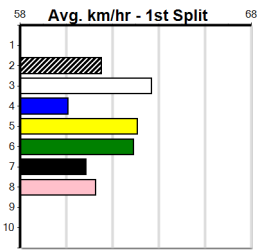

Track Record:

Distance	Time	Greyhound	Date Set
525m	29.376	ALLEN DEED	03-Jan-15
600m	33.911	DYNA DOUBLE ONE	06-Feb-16
725m	41.933	SPACE STAR	28-Feb-15

Download Now

Mobile Form Guide

1

11:55AM

(VIC time)

1st \$3020
 2nd \$860
 3rd \$430