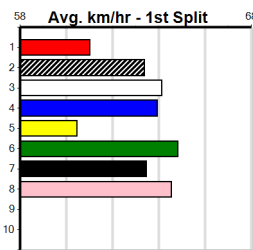

9
2:31PM

(VIC time)

1st $3020
2nd $860
3rd $430

600 Metres
Restricted Win

DEWANA CLASSIC (6) was a dominant 34.68 winner here recently and she looks very well graded once again. SO TOUGH (1) is a strong chaser and he is drawn to settle a lot closer than normal. KRATOS (5) has been looking for this distance range

Watchdog Tips: 6 1 5 8 Bet: Trifecta 1,6/1,6/3,5,8 ($10 For 166.66%)

SO TOUGH [5] Strong type, drawn to settle close, big danger $3.80
WBD Dog Mar-17 Sire: FERNANDO BALE Dam: COSMIC APHRODITE
Owner(s): B Parkinson
Winning Distances: < 300m (0) 300 - 399m (0) 400 - 499m (0) 500 - 599m (3) 600 - 699m (0) > 700m (0)
Winning Weights: 30.3(1) 30.5(1) 30.8(1)
3rd (5) 30.5 545 BAL R8 22-Jul-19 31.73 31.55 2.75L ZEKEL BALE (31.55) M/4442 C6 . . . 7.10 $2.20 RWAP
4th (6) 30.3 545 BAL R6 29-Jul-19 31.73 31.39 5.00L MY NAME'S GEORGE (31.39) M/585 . . . 6.95 $3.90 RWAP
7th (1) 30.7 515 SAP R5 18-Aug-19 30.77 29.09 24.00 HOOKED ON SCOTCH M/8877 C4 . . . 5.34 $28.60 X67H
6th (5) 30.9 525 MEP R5 21-Aug-19 30.58 30.06 7.50L COUTURE (30.06) S/8766 . . . 5.36 $43.70 X67
1st (3) 30.3 545 BAL R5 01-Sep-19 31.62 31.62 1.00L SHARKEY DRAGON (31.68) M/5432 C9 . . . 6.97 $2.50 T3-RW
2nd (3) 30.4 595 SAP R6 08-Sep-19 34.99 34.84 2.25L AVALANCHE (34.84) S/2222 C4 . . . 9.65 $68.20 RW
7th (8) 31.6 525 MEP R12 09-Oct-19 30.97 29.88 10.00 SAINT DESTROYER (30.27) S/6777 C1 . . . 5.35 $27.20 S
3rd (3) 31.5 525 MEA R12 12-Oct-19 30.79 29.88 9.00L PRIORITY PASS (30.17) S/6543 C4 . . . 5.37 $15.00 5
Last 3 wins NOT included above
1st (1) 30.8 545 BAL R4 08-Jul-19 31.77 31.77 2.00L TRIBAL STRIKER (31.89) M/4331 . . SW . 7.07 $1.90 RWAP
1st (2) 30.5 545 BAL R6 15-Jul-19 31.38 31.38 3.00L TRIBAL STRIKER (31.58) M/2111 . . . 6.91 $2.70 RWAP