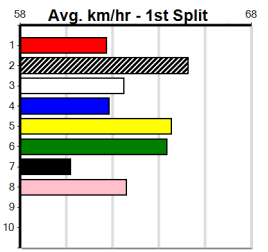

3

12:27PM

(VIC time)

1st $1405
2nd $400
3rd $200

SHIMA MIST (3) turned in a big performance here last time and she will continue to improve with more racing. LILLY LANCASTER (5) was never headed at Ballarat and she can settle on the speed. GREATEST SHOWMAN (1) has solid claims

525 Metres
Mixed 6/7

Watchdog Tips: 3 5 1 7 **Bet:** Trifecta 3,5/1,3,5,7/1,3,4,5,7,8 ($10 For 41.66%)

1

GREATEST SHOWMAN [7] Never headed last time, same draw, threat **$6.00**

BK Dog Jan-18 Sire: FABREGAS Dam: TANTRUM Trainer: Michelle Nolan (Devon Meadows)

Owner(s): M Nolan
Winning Distances: < 300m (0) 300 - 399m (0) 400 - 499m (0) 500 - 599m (1) 600 - 699m (0) > 700m (0)
Winning Weights: 35.2(1)

5th (4)	35.9	460	WGL	R2	02-Jul-19	26.91	25.70	18.00	REVELATION (25.70)	S/888	C1	7.03	$11.90	MH
1st (1)	35.2	515	SAP	R1	13-Oct-19	29.98	29.56	0.50L	ULTRA LIGHTBEAM (29.99)	M/1111	C1	5.20	$6.80	M

Last 3 wins NOT included above

Box History

Bx	1st	2nd	3rd	4th	5th	6th	7th	8th
1	1							
2								
3								
4					1			
5								
6								
7								
8								

Prize Best Starts Trk/Dts APM: $1325.00 FSH 2-1-0-0 0-0-0-0 1325

2

HARSTON FLARE [7] Rises in class and distance, prefer to watch **$16.00**

BK Dog Feb-18 Sire: CONFIDENT RANKIN Dam: PENANCE ALLEN Trainer: Wendy Connell (Harston)

Owner(s): F Colliver
Winning Distances: < 300m (0) 300 - 399m (1) 400 - 499m (0) 500 - 599m (0) 600 - 699m (0) > 700m (0)
Winning Weights: 28.1(1)

1st (8)	28.1	390	SHP	R1	29-Aug-19	22.50	22.13	0.75L	WINLOCK KIN (22.54)	M/11		8.47	$5.80	MH
8th (7)	27.9	390	SHP	R2	05-Sep-19	23.18	22.18	11.00	SWIFT ELLIE (22.42)	M/77	C2	9.01	$9.50	MF
2nd (5)	27.9	390	SHP	R1	12-Sep-19	22.69	22.07	0.25L	SPEAKING SPANISH (22.68)	M/22		8.63	$7.20	7
3rd (8)	28.1	390	SHP	R3	19-Sep-19	22.45	21.74	1.00L	SLINGSHOT STYLE (22.39)	M/33		8.60	$9.10	X67
3rd (6)	28.1	450	SHP	R4	26-Sep-19	25.61	25.07	2.00L	ALL INN ABBY (25.48)	M/333	C2	6.81	$21.40	X67
5th (6)	28.5	450	SHP	R5	03-Oct-19	25.94	25.11	3.25L	TIPPA (25.72)	Q/112	C2	6.62	$16.60	X67
7th (4)	28.5	450	SHP	R8	10-Oct-19	25.97	25.04	11.00	ULTRA LIGHT (25.27)	M/477	C4	6.75	$38.00	S

Last 3 wins NOT included above

Box History

Bx	1st	2nd	3rd	4th	5th	6th	7th	8th
1								
2								
3								
4							1	
5	1							
6		1			1			
7			1					1
8	1		1					

Prize Best Starts Trk/Dts APM: $2125.00 FSH 7-1-1-2 0-0-0-0 1740

3

SHIMA MIST [7] Monster performance last time, hard to hold out **$2.80**

BK Bitch Nov-17 Sire: SHIMA BAR Dam: DUNDEE MIST Trainer: Andrea Daily (Anakie)

Owner(s): CUMMINGS GLEESON (SYN), R Cummings, D Gleeson
Winning Distances: < 300m (0) 300 - 399m (0) 400 - 499m (0) 500 - 599m (1) 600 - 699m (0) > 700m (0)
Winning Weights: 27.5(1)

1st (7)	27.5	525	MEP	R9	09-Oct-19	30.28	29.88	1.25L	IAGO BALE (30.36)	M/2332		5.26	$5.80	MH
2nd (5)	27.5	525	MEA	R1	19-Oct-19	30.45	29.88	3.00L	ASTON CADE (30.25)	M/8665	C8	5.41	$5.50	MF

Last 3 wins NOT included above

Box History

Bx	1st	2nd	3rd	4th	5th	6th	7th	8th
1								
2								
3								
4								
5	1							
6								
7	1							
8								

Prize Best Starts Trk/Dts APM: $2835.00 30.28(7)-9/10/19 NBT 2-1-1-0 2-1-1-0 2835