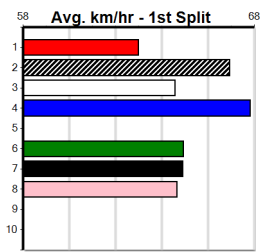

8

2:15PM

(VIC time)

1st $1405
2nd $400
3rd $200

525 Metres
Mixed 4/5

GREY GHOST (7) owns a breathtaking 29.68 PB here and he is expected to fire fresh. MAX TRACTOR (6) has won six of nine here and he can lead for a long way. OKAY KIRSTY (2) is never too far away in this company.

Watchdog Tips: 7 6 2 3 Bet: Trifecta 6,7/2,3,6,7/2,3,4,6,7,8 ($10 For 41.66%)

Form Box Wgt Dist Track Date Time BON Margin 1st/2nd (Time) PIR Checked Comment W/R Split 1 S/P Grade

CLOVALLY GRANITE [5] One paced and will get run off his feet, tested
BD Dog Apr-15 Sire: SPRING GUN Dam: MOLLY TEE
Owner(s): G Connell
Trainer: Grahame Connell (Harston)
Winning Distances: < 300m (0) 300 - 399m (0) 400 - 499m (2) 500 - 599m (7) 600 - 699m (0) > 700m (0)
Winning Weights: 30.7(3) 30.9(1) 31.1(1) 31.6(2) 31.7(2)

$51.00
Box History
Bx 1st 2nd 3rd 4th 5th 6th 7th 8th
1 3 5 4 1 3 1 4
2 3 3 3 2 1 3 2
3 2 3 3 2 1 3 1
4 1 1 1 2 5 1 1
5 1 1 1 3 2 4 1 1
6 1 4 4 3 3 2
7 1 2 2 2 3
8 2 1 3 2 6 1
Prize Best Starts $28070.00
30.31(3)-22/3/17
Trk/Dts 113-9-18-16
64-5-10-11
APM 1321

OKAY KIRSTY [5] Comes out running, racing well, can threaten
BK Bitch Mar-16 Sire: KNOCKA NORRIS Dam: CAPTIVATING
Owner(s): DENKIROD (SYN), K O'keefe, R Smith, D O'keefe
Trainer: Raymond Floyd (Cobains)
Winning Distances: < 300m (0) 300 - 399m (1) 400 - 499m (2) 500 - 599m (9) 600 - 699m (0) > 700m (0)
Winning Weights: 26.6(1) 27.0(1) 27.1(1) 27.3(2) 27.4(1) 27.6(3) 28.1(1) 28.2(1) 28.3(1)

$12.00
Box History
Bx 1st 2nd 3rd 4th 5th 6th 7th 8th
1 1 2 1 1 2 1
2 1 1 2 2
3 1 5 1 1 1
4 4 4 3 3 2 1 2
5 1 1 1 3 2 1
6 1 2 1 1 1
7 3 1 2 2 1
8 2 1 4 2 2
Prize Best Starts $47085.00
NBT
72-12-13-10
Trk/Dts 2-0-0-1
APM 4983

KINLOCH MOSS [4] Good record here, solid muster, keep safe
BD Dog Jul-16 Sire: KINLOCH BRAE Dam: MEPUNGA MOSS
Owner(s): J Mcdowall
Trainer: Joy Mcdowall (Nullawarre)
Winning Distances: < 300m (0) 300 - 399m (0) 400 - 499m (2) 500 - 599m (14) 600 - 699m (0) > 700m (0)
Winning Weights: 32.2(2) 32.6(1) 32.7(2) 32.8(4) 32.9(2) 33.0(1) 33.1(1) 33.2(1) 33.3(2)

$8.00
Box History
Bx 1st 2nd 3rd 4th 5th 6th 7th 8th
1 2 1 1 1 1
2 3 3 2 1 1 1
3 4 1 2 1 1 1 1
4 2 1 1 3 1 1
5 1 1 3
6 3 1 2 2
7 1 2 1 1 2 3 1
8 1 1 1 1 1 3
Prize Best Starts $84190.00
29.95(6)-29/12/18
65-16-8-8
Trk/Dts 17-5-3-1
APM 15135

DYNA GARNER (NSW)[5] Better than her past few runs, put in exotics
BK Bitch Nov-16 Sire: FERNANDO BALE Dam: SAMUS ALLEN
Owner(s): B Wheeler
Trainer: Mark Delbridge (Balliang)
Winning Distances: < 300m (0) 300 - 399m (0) 400 - 499m (1) 500 - 599m (8) 600 - 699m (2) > 700m (0)
Winning Weights: 25.7(1) 25.8(1) 26.1(3) 26.2(2) 26.3(1) 26.4(2) 26.6(1)

$12.00
Box History
Bx 1st 2nd 3rd 4th 5th 6th 7th 8th
1 3 3 3 3 3
2 2 2 1 3
3 1 2 1 1 1
4 1 2 1 2 2
5 1 3 1 1 1
6 1 1 2 1 2
7 1 1 3 1 1 2 1
8 2 2 1 1 2
Prize Best Starts $44005.00
30.25(7)-9/1/19
65-11-13-10
Trk/Dts 26-4-4-3
APM 17686

*** VACANT BOX ***
Owner(s):
Sire: Dam:
Trainer:
Winning Distances: < 300m (0) 300 - 399m (0) 400 - 499m (0) 500 - 599m (0) 600 - 699m (0) > 700m (0)
Winning Weights:
Box History

5