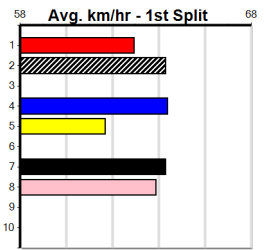

12

3:27PM

(VIC time)

1st $1405
2nd $400
3rd $200

SHIMA DEAL (1) should have enough speed to hold the early lead and he is a different chaser when on the arm. SCOTT SOMETHING (2) has been racing in consistent style and she should be prominent throughout. STEVE'S UGGBOOT (4) has claims

Watchdog Tips: 1 2 4 7 Bet: Win 1

Form Box Wgt Dist Track Date Time BON Margin 1st/2nd (Time) PIR Checked Comment W/R Split 1 S/P Grade

SHIMA DEAL [5] Can hold the lead, bold front runner, looks good
Owner(s): M Delbridge
Winning Distances: < 300m (0) 300 - 399m (0) 400 - 499m (2) 500 - 599m (2) 600 - 699m (0) > 700m (0)
Winning Weights: 32.0(1) 32.1(1) 32.6(1) 32.7(1)

Box History
Bx 1st 2nd 3rd 4th 5th 6th 7th 8th
Prize Best Starts Trk/Dts APM $6195.00 NBT 31-4-2-6 2-0-0-1 1752

SCOTT SOMETHING [5] Racing well, settles on the speed, big danger
Owner(s): M Bowles
Winning Distances: < 300m (0) 300 - 399m (2) 400 - 499m (0) 500 - 599m (1) 600 - 699m (0) > 700m (0)
Winning Weights: 29.4(1) 29.5(1) 29.9(1)

Box History
Bx 1st 2nd 3rd 4th 5th 6th 7th 8th
Prize Best Starts Trk/Dts APM $5735.00 FSH 21-3-4-5 0-0-0-0 3608

*** VACANT BOX ***
Owner(s):
Winning Distances: < 300m (0) 300 - 399m (0) 400 - 499m (0) 500 - 599m (0) 600 - 699m (0) > 700m (0)
Winning Weights:

STEVE'S UGGBOOT (NSW)[5] Hit or miss early but has the talent, threat
Owner(s): A Verhagen
Winning Distances: < 300m (0) 300 - 399m (1) 400 - 499m (8) 500 - 599m (0) 600 - 699m (0) > 700m (0)
Winning Weights: 32.7(1) 34.0(1) 34.7(1) 34.8(1) 34.9(1) 35.0(1) 35.1(1) 35.4(1) 35.7(1)

Box History
Bx 1st 2nd 3rd 4th 5th 6th 7th 8th
Prize Best Starts Trk/Dts APM $11728.33 NBT 71-9-15-13 2-0-0-0 4021

ZORO BALE (NSW)[5] Lacking confidence, get's back early, tested
Owner(s): K Lancaster
Winning Distances: < 300m (0) 300 - 399m (0) 400 - 499m (0) 500 - 599m (6) 600 - 699m (1) > 700m (0)
Winning Weights: 31.0(1) 32.6(1) 32.7(1) 32.8(1) 32.9(1) 33.1(1) 33.4(1)

Box History
Bx 1st 2nd 3rd 4th 5th 6th 7th 8th
Prize Best Starts Trk/Dts APM $18233.00 30.27(1)-8/11/17 68-7-11-10 18-1-4-0 2809