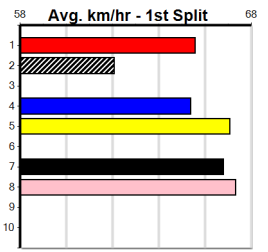

10

2:50PM

(VIC time)

1st $1620
2nd $460
3rd $230

DYNA BONNAY (8) is dropping considerably in class and she should have no trouble crossing at the first bend. LIVING DAYLIGHTS (1) has a good record here and he will be strong in the run home. SO AMAZING (4) has solid claims.

Watchdog Tips: 8 1 4 7 Bet: Exacta 1,8/1,4,7,8 ($10 For 166.66%)

Form Box Wgt Dist Track Date Time BON Margin 1st/2nd (Time) PIR Checked Comment W/R Split 1 S/P Grade

LIVING DAYLIGHTS [4] Goes well here, can charge late, big danger $2.60
BK Dog Mar-16 Sire: HOSTILE Dam: SIMONOVA
Owner(s): W Duniam
Winning Distances: < 300m (0) 300 - 399m (0) 400 - 499m (1) 500 - 599m (4) 600 - 699m (3) > 700m (0)
Winning Weights: 33.5(1) 33.8(1) 33.9(2) 34.0(3) 34.3(1)
3rd (6) 34.5 520 CRN R7 24-Aug-19 31.23 30.15 6.50L HARVEY WARBANGER S/4454 . . . 5.53 $7.50 X45
2nd (4) 34.5 595 SAP R10 02-Sep-19 34.67 34.45 3.25L VAN WILSON (34.45) M/2332 C4 . . . 9.27 $4.80 X45
3rd (4) 34.5 600 MEP R10 11-Sep-19 35.09 34.97 1.5L DYNA GARNER (34.99) M/2222 C2 . . . 9.22 $6.10 X45
4th (4) 34.3 485 HOR R8 17-Sep-19 27.63 27.37 3.75L MINNESOTA LEE (27.37) M/655 . . . 6.84 $10.10 5H
4= (4) 34.0 485 HOR R6 24-Sep-19 27.68 27.31 5.50L MAX TRACTOR (27.31) M/788 C2 . . . 6.82 $35.30 5F
3rd (6) 34.1 595 SAP R11 06-Oct-19 34.59 34.44 2.25L BUSY BELLA (34.44) S/3333 C1 . . . 9.45 $4.00 X45
6th (7) 34.2 600 MEA R3 12-Oct-19 35.03 34.34 7.50L LEKTRA SPRING (34.51) M/4456 C9 . . . 9.18 $43.70 X45
3rd (5) 34.2 545 BAL R8 16-Oct-19 31.62 31.27 5.00L KRAKEN DOLL (31.27) M/6655 C5 . . . 7.06 $11.60 X45
Last 3 wins NOT included above
1st (7) 34.0 600 MEP R5 01-May-19 34.77 34.52 0.05L PRIORITY PASS (34.77) M/2222 C5 . . . 9.08 $6.00 5H
1st (5) 34.0 600 MEA R4 18-May-19 34.68 34.50 0.75L SUMMER SKYE (34.73) M/2222 C1 . . . 9.09 $22.50 5H
1st (5) 34.3 595 SAN R3 09-Aug-19 34.36 34.23 3.25L STRIKING WEETBIX (34.58) M/1111 C4 SW . . . 9.26 $2.50 5

STEEL MAGNOLIA [5] Better suited to a shorter journey, next time $12.00
WBK Bitch Jul-17 Sire: BANJO BOY Dam: NATURAL OYSTER
Owner(s): D Wightman
Winning Distances: < 300m (0) 300 - 399m (0) 400 - 499m (2) 500 - 599m (1) 600 - 699m (0) > 700m (0)
Winning Weights: 29.4(1) 30.4(1) 30.5(1)
4th (4) 30.9 350 HVL R4 17-Sep-19 19.86 19.42 3.75L SECRET PACKAGE (19.61) M/7 C1 . . . 6.80 $21.90 X67
8th (4) 30.9 500 BEN R4 20-Sep-19 29.32 28.06 9.50L FONZARELLI (28.66) M/888 C8 . W 7.01 $7.00 RW
6th (5) 30.7 500 BEN R9 27-Sep-19 29.56 28.28 5.50L GIGI'S FIRE (29.21) M/545 C6 . W 6.86 $13.30 RW
5th (6) 30.4 425 BEN R4 02-Oct-19 24.41 23.88 4.50L TIGGERLONG GRACE (24.11) M/776 C1 . . . 6.83 $5.60 T3-RW
6th (3) 30.3 500 BEN R1 05-Oct-19 28.99 28.22 9.00L FLAMING ASSASSIN (28.39) M/877 . . W 7.04 $11.80 RW
5th (3) 30.6 425 BEN R9 09-Oct-19 24.95 24.04 9.00L SIN DINERO (24.35) S/676 . . W 7.01 $4.10 T3-RW
1st (3) 30.4 425 BEN R9 16-Oct-19 24.45 24.18 1.00L MY NAME'S WALLY (24.50) M/844 C8 . . . 6.95 $5.80 T3-RW
6th (4) 30.4 350 HVL R9 20-Oct-19 20.40 19.20 10.00 THREADIN' MIKADO (19.70) M/7 C8 . . . 7.12 $12.80 6G
Last 3 wins NOT included above
1st (8) 29.4 425 BEN R2 24-May-19 24.02 23.81 2.50L ASTON MOSCATO (24.19) M/621 . SW . 6.74 $6.70 MF
1st (3) 30.5 500 BEN R5 14-Aug-19 28.99 28.60 0.75L BUDDY'S ENTITY (29.03) S/311 C1 . . . 6.93 $2.90 T3-RW