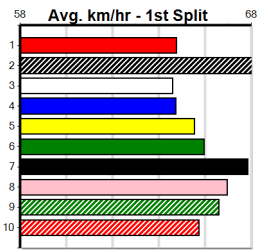

TAB GREAT CHASE FINAL

6

1:23PM

(VIC time)

- 1st $47000
  2nd $13335
  3rd $6665

525 Metres
S/E Group 3

SIMON TOLD HELEN (2) was an electrifying 29.73 heat winner last week and he appears to be the real deal. ALLUSION (7) is another star prospect and he should get a nice cart across early on. WHO TOLD STEVIE (6) just needs to step on terms

Watchdog Tips: 2 7 6 1 Bet: Trifecta 2,7/1,2,6,7/1,2,3,5,6,7 ($10 For 41.66%)

I'M EASY BOYS [3] Get's the gun run, strong type, must keep safe $12.00
BK Dog Jul-17 Sire: MY BRO FABIO Dam: FANCY MOJO
Owner(s): LINDRAY PARK CHOPPER (SYN), R Henness, T Mckern, A Craig, A Lancaster, B Osullivan, D Rei
Trainer: Raymond Henness (Heathcote)

SIMON TOLD HELEN [4] Scorched early in his brilliant heat win, go close $2.60
BK Dog Jan-18 Sire: BARCIA BALE Dam: WHO TOLD LINDYLU
Owner(s): EMMA'S BOYS (SYN), B Parsons, P Douglas, M Carroll, S Crowley, J O'toole
Trainer: David Burnett (Little River)

DRIFTIN' AWAY [4] Strong type but relies on luck early, place best $10.00
BK Dog Sep-17 Sire: COSMIC RUMBLE Dam: MEPUNGA ROSIE
Owner(s): CHAMPAGNE PTN (SYN), S Smith, A Langton
Trainer: Angela Langton (Anakie)

WOOLYBULLY KEATS [5] *** SCRATCHED *** $41.00
BK Dog May-17 Sire: BARCIA BALE Dam: NOAKI LYNX
Owner(s): S Keating
Trainer: Rocky Crisafi (Pakenham)

SECURITY CODE [5] Prefer inside but has the engine, place claims $21.00
BK Dog Nov-17 Sire: BARCIA BALE Dam: FULL NOISE TURBO
Owner(s): CHAMPAGNE PTN (SYN), S Smith, A Langton
Trainer: Angela Langton (Anakie)