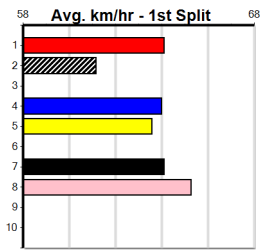

11

3:07PM

(VIC time)

1st $1405
2nd $400
3rd $200

GRACIOSO (1) was a dominant 22.21 Shepparton winner and he is drawn to make every post a winner. OHANA SPARKLES (5) has been solidly placed in her past six and she will be strong in the run home. OUTLAW DONNY (8) has claims

Watchdog Tips: 1 5 8 2 Bet: Exacta 1,5/1,2,5,8 ($10 For 166.66%)

Form Box Wgt Dist Track Date Time BON Margin 1st/2nd (Time) PIR Checked Comment WR Split 1 S/P Grade

GRACIOSO [5] Dominant 22.21 Shepparton winner, looks good $2.40
BK Dog Oct-15 Sire: SHAKEY JAKY Dam: ALL INCLUSIVE
Trainer: Paul Gabriel (Toolern Vale)
Winning Distances: < 300m (0) 300 - 399m (1) 400 - 499m (5) 500 - 599m (1) 600 - 699m (0) > 700m (0)
Winning Weights: 30.5(1) 30.7(1) 30.8(1) 30.9(1) 31.1(1) 31.4(2)

Box History table and Prize Best Starts Trk/Dts APM for GRACIOSO

TIGER DUSTY [5] Strong effort two runs back, may be value $10.00
BK Dog Jan-15 Sire: OAKS ROAD Dam: SWEET ABOUT ME
Trainer: Frederick Malloy (Heidelberg Heig)
Winning Distances: < 300m (0) 300 - 399m (0) 400 - 499m (0) 500 - 599m (4) 600 - 699m (0) > 700m (0)
Winning Weights: 30.1(1) 31.2(1) 31.4(1) 31.5(1)

Box History table and Prize Best Starts Trk/Dts APM for TIGER DUSTY

*** VACANT BOX *** Sire: Dam: Trainer:
Owner(s):
Winning Distances: < 300m (0) 300 - 399m (0) 400 - 499m (0) 500 - 599m (0) 600 - 699m (0) > 700m (0)
Winning Weights:

SARAH SMIRNOFF (NSW)[5] Just not racing well enough, prefer to watch $21.00
BK Bitch Jan-16 Sire: MAGIC SPRITE Dam: YESTERDAY'S WINE
Trainer: Anthony Varchione (Mill Park)
Winning Distances: < 300m (0) 300 - 399m (0) 400 - 499m (4) 500 - 599m (2) 600 - 699m (0) > 700m (0)
Winning Weights: 27.8(1) 28.1(2) 28.2(1) 28.3(1) 28.8(1)

Box History table and Prize Best Starts Trk/Dts APM for SARAH SMIRNOFF

OHANA SPARKLES [5] Solidly placed in her past six, danger with luck $4.60
WBE Bitch Mar-16 Sire: KNOCKA NORRIS Dam: CAPTIVATING
Trainer: Raymond Floyd (Cobains)
Winning Distances: < 300m (0) 300 - 399m (2) 400 - 499m (1) 500 - 599m (3) 600 - 699m (0) > 700m (0)
Winning Weights: 27.5(3) 28.5(1) 28.7(1) 29.3(1)

Box History table and Prize Best Starts Trk/Dts APM for OHANA SPARKLES

1

2

3

4

5