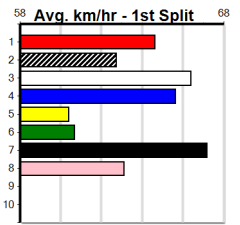

Horsham

WIMMERA AQUATRAIL

410 Metres

Grade 5

5

4:37PM

(VIC time)

Former star prospect SMART KNOCKA (7) is resuming from a lengthy spell and he is expected to fire fresh. SPRITELY BREW (8) should get a nice cart across early and she will be strong in the run home. ONE BREW (1) must be respected.

1st $1405
2nd $400
3rd $200

Watchdog Tips: **7** **8** **1** **3** **Bet:** **Trifecta 7,8/1,3,7,8/1,2,3,4,7,8 ($10 For 41.66%)**