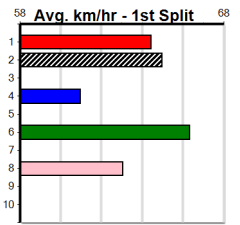

Horsham

ON-SITE ENGINEERING

485 Metres

Mixed 4/5

3

3:49PM

(VIC time)

LEKTRA CAUTION (1) should be able to pounce on the early lead and he will find this a lot easier than his most recent racing. AMIGO TWO (2) has been smartly placed in his past two here and he is better suited to this distance range.

1st $1405
2nd $400
3rd $200

Watchdog Tips: **1** **2** **6** **8** **Bet:** **Trifecta 1/2/6,8 ($10 For 500%)**