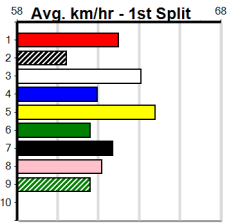

Track Record:

Distance	Time	Greyhound	Date Set
300m	16.220	MATT'S ENTITY	18-Aug-13
350m	18.651	PETER GALO	18-Aug-19

PROUDLY SUPPORTING GOOD FRIDAY A

300 Metres

Tier 3 - Maiden

1 11:04AM

(VIC time)

MAXIMUM CAPERS (3) has turned in some impressive performances here of late and he won't get a better chance to score. TOY FAIR (5) has been consistent to date and she can settle on the speed. MUSTERED COURAGE (7) has claims