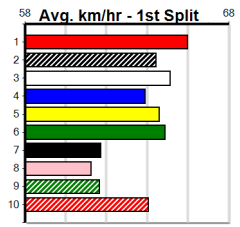

GREYHOUND ADOPTION PROGRAM

4

300 Metres Grade 5 T3

11:57AM

(VIC time)

LUCKY PAWS (1) has a great record here and this is the easiest race he has contested for a while.
RAPID EXPRESS (3) is another who races well here and he can show slick early speed in his races.
SOHO GIRL (2) is better than her form reads

1st $825
2nd $235
3rd $120

Watchdog Tips: **1 3 2 7** **Bet:** **Trifecta 1,3/1,2,3,7/1,2,3,6,7,8 ($10 For 41.66%)**