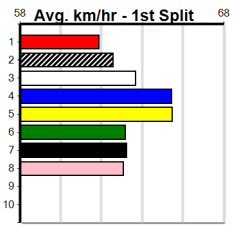

Healesville

TAB MULTIPLIER (1-2 WINS)

350 Metres

Tier 3 - Restricted Win

5

12:17PM

(VIC time)

MUM'S THE WORD (5) was smartly placed here last time and she has the speed to make every post a winner. SAM I'M MIKADO (7) is suited to the wide draw and he can work into the mix mid race. MAYBE HOSTILE (3) is improving all the time

1st $825
2nd $235
3rd $120

Watchdog Tips: **5** **7** **3** **1** **Bet:** **Trifecta 5,7/1,3,5,7/1,2,3,4,5,7 ($10 For 41.66%)**