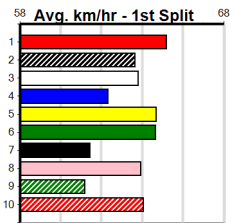

FAST FREDDIE'S TYRE SERVICE

6

350 Metres Grade 5 T3

12:32PM

(VIC time)

I'M ORION (1) caught the eye when placed here last time and he is drawn to get a nice run through early on. COVFEFE (2) has a good record here and he can settle near the speed. SWEET AMBUSH (8) has been placed in her past seven runs.

1st $825
2nd $235
3rd $120

Watchdog Tips: **1** **2** **8** **5** **Bet:** **Trifecta 1,2/1,2,5,8/1,2,4,5,6,8 ($10 For 41.66%)**

Form	Box	Weight	Dist	Track	Date	Time	BON	Margin	1st/2nd (Time)	PIR	Checked	Comment	W/R	Split 1	S/P	Grade	Winning Boxes										
1	I'M ORION (NSW)[5]											<i>Strong effort here last time, well drawn, yes</i>						1	2	3	4	5	6	7	8		
BK	D				Jun-16	MY BRO FABIO			VELOCITY FLIGHT									1	2								
Trainer: Pia Triaca (Arcadia South)																	Prize Best Starts Trk/Dst APM										
4th (8) 35.5 300 HVL R7 30-Sep-19 17.42 16.91 7.00LHABOOB (16.94) M/5 C1 . . . 4.06 $29.40 5																	$8,165.00										
6th (8) 35.7 300 HVL R10 04-Oct-19 17.46 16.93 4.00LCOVFEFE (17.20) M/7 . . . 4.16 $5.10 T3-5																	NBT										
4th (3) 35.2 350 HVL R6 11-Oct-19 19.99 19.44 1.75LHOT CRUISER (19.88) M/3 C1 . . . 6.76 $32.00 T3-5																	50-5-7-3										
2nd (6) 35.4 350 HVL R8 18-Oct-19 19.71 19.15 2.75LTINKER BESS (19.53) M/2 C1 . . . 6.64 $31.90 T3-5																	7-0-2-0										
Owner(s): C Hayes																	$1391										

Form	Box	Weight	Dist	Track	Date	Time	BON	Margin	1st/2nd (Time)	PIR	Checked	Comment	W/R	Split 1	S/P	Grade	Winning Boxes										
2	COVFEFE (NSW)[5]											<i>Good record here, solid muster, main danger</i>						1	2	3	4	5	6	7	8		
BK	D				Nov-15	DON'T KNOCKA HIM			PRINCESS MEA									1	2								
Trainer: Paul Cusack (Mount Cottrell)																	Prize Best Starts Trk/Dst APM										
4th (6) 31.1 311 CRN R12 09-Oct-19 18.40 17.76 4.25LMISSY MEGHAN (18.12) M/34 C4 . . . 10.06 $12.00 5NP																	$6,407.50										
3rd (6) 31.5 300 HVL R12 11-Oct-19 17.27 16.64 1.5LMILLER'S COURT (17.16) M/5 C4 . . . 4.07 $3.40 T3-5																	19.60										
2nd (8) 31.3 425 BEN R12 16-Oct-19 24.42 24.18 1.25LDEWANA CHAT (24.33) M/221 C5 . . . 6.76 $13.70 T3-5																	49-5-5-9										
4th (2) 31.3 450 BAL R5 21-Oct-19 26.45 25.55 13.00LWHY NOT PATRICK (25.56) M/344 C8 . . . 6.74 $10.70 T3-5																	6-2-0-2										
Owner(s): P Cusack																	$1805										

Form	Box	Weight	Dist	Track	Date	Time	BON	Margin	1st/2nd (Time)	PIR	Checked	Comment	W/R	Split 1	S/P	Grade	Winning Boxes										
3	HAGRID GRANGE [5]											<i>Misses the kick, can hook wide, next time</i>						1	2	3	4	5	6	7	8		
BD	D				Feb-15	HESA FELON			HOOF LA									1	2								
Trainer: Sebastiano Gibilisco (Lockwood South)																	Prize Best Starts Trk/Dst APM										
1st (3) 29.9 500 BEN R6 02-Oct-19 28.78 28.41 1.75LGELLER ALLEN (28.90) M/211 C1 SW . . . 6.72 $23.10 T3-5																	$8,185.00										
7th (1) 30.0 500 BEN R8 09-Oct-19 29.18 28.69 7.00LWHY NOT MAXINE (28.72) S/556 . . . W 6.86 $8.00 T3-5																	NBT										
4th (8) 29.8 500 BEN R6 16-Oct-19 29.17 28.59 8.00LSMASH FLASH (28.62) M/344 C2 . . . 6.94 $6.20 T3-5																	122-4-12-16										
6th (2) 29.5 450 SHP R6 21-Oct-19 26.24 25.55 5.00LIMA REBEL (25.91) S/767 C5 . . . W 6.93 $27.40 T3-5																	2-0-0-0										
Owner(s): G Coultridge																	$2100