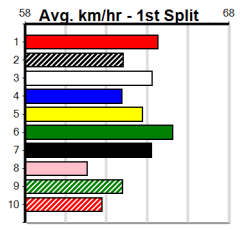

9 DARCY RULES [M]Res. *** SCRATCHED *** ROLL 'EM MAGGIE \$18.00

10 *** NO RESERVE ***

Healesville

SILVER EAGLE OUTFITTERS

350 Metres

Tier 3 - Maiden

2

11:25AM