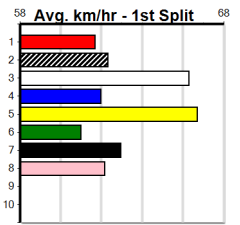

Healesville

99.1 YARRA VALLEY FM (1-2 WINS)

350 Metres

Tier 3 - Restricted Win

7

12:52PM

(VIC time)

1st $825
2nd $235
3rd $120

MEGAPASCAL (5) was an impressive 19.66 debut winner here and he has the speed to lead throughout today. BLACK CATANI (3) was solidly placed two runs back and she can settle on the speed. LOOBY SKY (2) will charge to the line.

Watchdog Tips: **5** **3** **2** **1** **Bet:** **Box Quinella 1,2,3,5 ($10 For 166.66%)**