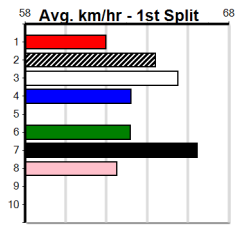

Healesville

JASON McKEOWAN PHOTOGRAPHY (1-2)

300 Metres

Tier 3 - Restricted Win

10

1:42PM

(VIC time)

BETH ABLAZE (7) is armed with terrific early speed and she should prove hard to reel in. GOOFY EXPRESS (4) was solidly placed here last time and he will be strong in the run home. FLAMING EXPRESS (8) owns a handy 16.94 PB here.

1st $825
2nd $235
3rd $120

Watchdog Tips: **7** **4** **8** **3** **Bet:** **Exacta 4,7/3,4,6,7,8 ($10 For 125%)**

Form	Box	Weight	Dist	Track	Date	Time	BON	Margin	1st/2nd (Time)	PIR	Checked	Comment	W/R	Split 1	S/P	Grade
1 BUGSY MAGIC (NSW)[7] <i>Slow early, well beaten of late, prefer to watch</i>																
BK	D				Jul-17	MAGIC SPRITE						MISSING STAR				$16.00
Trainer: David Basile (Heathcote)																
8th	(6)	32.4	500	BEN	R3	09-Oct-19	29.73	28.69	15.00	TAT NUGGIE (28.69)	M/388	C4	.	.	6.78	$39.00 T3-RW
5th	(2)	32.4	390	SHP	R9	14-Oct-19	22.84	22.36	5.50	LONCE A KING (22.47)	S/66	.	.	.	8.82	$29.00 T3-RW
8th	(5)	32.5	425	BEN	R4	16-Oct-19	25.20	24.18	11.00	SENIOR DIEGO (24.46)	M/777	C6	.	.	6.96	$23.40 T3-RW
6th	(8)	32.2	425	BEN	R9	23-Oct-19	24.86	24.04	12.00	STAN'S HOPE (24.04)	S/666	C1	.	.	6.83	$48.50 T3-RW
Owner(s): CHASING GOLD GREYHOUND SYNDICATION (SYN), C Trickett, S Trickett																
2 ANY LUCK [7] <i>Steady maiden winner, this is harder, tough ask</i>																
F	D				Mar-18	FERNANDO BALE						LITTLE POOKIE				$12.00
Trainer: Jeff Galea (Brookfield)																
4th	(2)	31.6	525	MEP	R1	02-Oct-19	31.40	29.88	6.00	LARSASCAMIC (30.99)	M/2234	C1	.	.	5.22	$23.50 M
5th	(5)	31.8	525	MEP	R1	09-Oct-19	31.65	29.88	14.00	NESSA'S YASMIN (30.67)	M/5566	C1	.	.	5.31	$70.50 MH
1st	(7)	31.8	311	CRN	R2	14-Oct-19	18.28	17.94	2.25	JAY BIRD (18.43)	M/11	C1	.	.	10.04	$3.80 T3-M
6th	(1)	31.8	525	MEA	R2	19-Oct-19	31.01	29.88	11.00	LINGENUITY (30.28)	S/4444	C5	.	.	5.22	$34.70 X67
Owner(s): J Galea																
3 DIRTY AZZURRI [6] <i>Better than his past few runs, must keep safe</i>																
BE	D				Mar-17	BARCIA BALE						DIRTY MARY				$6.00
Trainer: John Spizzirri (Donvale)																
4th	(2)	35.2	300	HVL	R9	06-Sep-19	17.31	16.74	4.00	FLAMING FABIO (17.05)	M/2	C1	.	.	4.10	$2.30 T3-RW
7th	(1)	35.1	300	HVL	R9	27-Sep-19	17.28	16.78	4.50	TEX BURGER (16.96)	S/6	.	.	.	4.09	$12.00 T3-RW
6th	(7)	35.5	311	CRN	R10	07-Oct-19	18.99	17.76	12.00	JACKSON'S VALLEY (18.21)	M/66	C8	.	.	10.16	$23.40 T3-RW
5th	(7)	35.5	300	HVL	R9	18-Oct-19	17.08	16.74	4.75	LMAN CITY BOY (16.76)	M/6	.	.	.	4.04	$14.50 T3-RW
Owner(s): J Spizzirri																
4 GOOFY EXPRESS [6] <i>Empty draw helps, strong type, looks the danger</i>																
BK	D				Mar-17	PETER ROCKET						PHOEBE'S THUNDER				$4.00
Trainer: Joshua Moody (St. Albans)																
4th	(5)	31.2	400	GEL	R3	21-Jun-19	23.34	22.38	7.50	LADORI (22.83)	M/45	C1	.	.	8.80	$7.40 X67
4th	(6)	31.4	311	CRN	R3	29-Jun-19	18.60	17.86	2.75	LDIMITROV (18.41)	M/45	C4	SW	.	10.17	$11.50 X67
5th	(5)	31.2	460	GEL	R5	05-Jul-19	26.61	25.74	7.50	MEPUNGA DANIEL (26.11)	M/334	.	.	.	6.82	$46.00 X67
3rd	(1)	30.7	350	HVL	R9	20-Oct-19	19.84	19.20	2.00	LTHREADIN MIKADO (19.70)	M/3	C4	.	.	6.70	$15.30 6G
Owner(s): M Reid																
5 *** VACANT BOX ***																
Trainer: Owner(s):																
6 TEARS IN EYES [6] <i>Hit or miss early, has the talent, place claims</i>																
BK	D				Mar-16	NITRO BURST						OUR MISS RUBY				$10.00
Trainer: Joe Uglietta (Yan Yean)																
8th	(4)	29.3	390	BAL	R3	07-Oct-19	23.31	22.40	7.00	LENYA BALE (22.83)	S/78	C5	.	.	8.85	$60.60 T3-7
1st	(7)	29.2	300	HVL	R3	11-Oct-19	17.26	16.64	1.25	LMY GIRL LILLY (17.33)	M/4	.	.	.	4.02	$9.20 T3-RW
7th	(5)	29.0	300	HVL	R9	18-Oct-19	17.15	16.74	6.00	LMAN CITY BOY (16.76)	M/7	C1	.	.	4.04	$29.10 T3-RW
7th	(5)	29.2	300	HVL	R4	21-Oct-19	17.38	16.55	3.5L	TOUGH LIKE ATOM (17.15)	S/7	.	.	.	4.13	$28.70 X67
Owner(s): UGLIETTA (SYN), J Uglietta, M Uglietta																
7 BETH ABLAZE [6] <i>Looks the leader, keeps getting stronger, suited</i>																
BK	B				Dec-16	COSMIC RUMBLE						TINA SPARKLE				$3.00
Trainer: Bruno Panetta (Melton West)																
2nd	(5)	26.0	311	CRN	R3	02-Oct-19	18.10	17.75	3.25	LSHAKALAKA (17.87)	M/12	.	.	.	9.67	$14.40 X67H
8th	(5)	25.8	311	CRN	R3	09-Oct-19	18.50	17.76	8.50	L RUSTY MODEL (17.94)	M/88	C4	.	.	9.97	$21.90 X67F
6th	(7)	26.0	400	GEL	R9	15-Oct-19	23.24	22.53	9.00	L SLINGSHOT STYLE (22.62)	M/35	C4	.	.	8.44	$20.60 RW