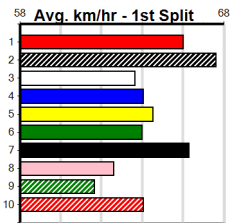

RACING HERE SUNDAY

300 Metres
Grade 5 T3

12
2:17PM
(VIC time)

SCOTT MUSCLE (3) has been racing well in stronger company of late and he should take a power of beating in this event. JUPITER ASENDING (7) likes to scout wide and he can settle in the top three. HARVEY MILLS (1) is more than capable.

1st $825
2nd $235
3rd $120

Watchdog Tips: 3 7 1 4 Bet: Box Quinella 1,3,4,7 ($10 For 166.66%)

Main table containing race details for 10 races, including horse names, trainers, odds, and winning boxes. Races include Harvey Mills, Oliver Cruise, Scott Muscle, Peaked, Ruby's Boy, Silver Sky, Jupiter ASENDING, Hanga, Jupiter Jones, and Cool Rage.