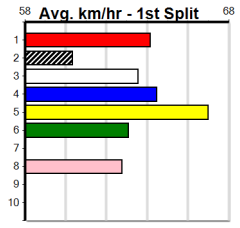

WILD GRAINS BAKERY (1 WIN)

300 Metres

Tier 3 - Restricted Win

9

1:26PM

(VIC time)

STRAY CAT (1) has been placed in two of three here and she is drawn to lead from go to whoa. LATE NIGHT KEBAB (2) is an improving type and he will be very strong in the run home. STARRING RINGO (3) has solid claims

1st $825
2nd $235
3rd $120

Watchdog Tips: 1 2 3 5 Bet: Exacta 1,2/1,2,3,5,7 ($10 For 125%)

Main table containing race details for 10 races, including horse names, trainers, odds, and winning boxes.