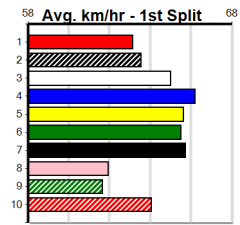

DOWNLOAD THE NEW WATCHDOG APP

300 Metres
Grade 5 T3

ROGER THAT (1) was far from disgraced here last time and he should get the gun run throughout.
MY DIAMOND GIRL (4) was a handy 16.89 winner here and she should be in the mix for most of the journey. BURNING EXPRESS (6) has solid claims

11

1:57PM

(VIC time)

1st $825
2nd $235
3rd $120

Watchdog Tips: **1 4 6 7**

Bet: **Trifecta 1,4,1,4,6,7/1,2,3,4,6,7 ($10 For 41.66%)**