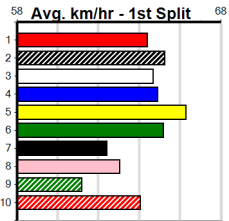

SUPPORTING R.C.H. GOOD FRIDAY APPE

8

350 Metres
Grade 5 T3

1:07PM

(VIC time)

ALFIE MIKADO (5) has always done his best racing here and with a clear run early he will take a power of beating. PRIMA MIKADO (6) has been placed in two of her past three and she can settle on the speed. HURRICANE ROSE (2) has claims

1st $825
2nd $235
3rd $120

Watchdog Tips: **5 6 2 1** Bet: **Exacta 5,6/1,2,3,5,6 ($10 For 125%)**