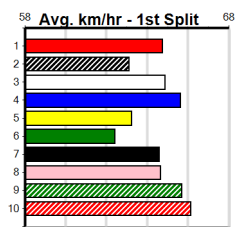

9

7:54PM
(VIC time)

RAZOR ROY (1) showed terrific early burn in his 30.51 Cranbourne win and he is drawn to lead throughout again. MR. ATTITUDE (2) is racing with confidence and he should follow the red through early on. ASSERTIVE (3) can run a cheeky race

1st $1405
2nd $400
3rd $200

Watchdog Tips: 1 2 3 4 Bet: Trifecta 1,2/1,2,3,4/1,2,3,4,5,8 ($10 - 41.67%)

1 RAZOR ROY [5] *Dominant 30.51 Cranbourne winner, looks good*
BK D May-18 **BARCIA BALE** **GANGBUSTERS** **$3.60**

Trainer: Elaine Johannsen (Devon Meadows)

2nd (8) 32.4 520 CRN R5 20-May-20 30.70 29.98 0.50LACCORDING (30.68) M/1222 C1 . . . 5.48 $31.40 X67
ST (-) 33 311 CRN 24-Jun-20 17.84 3.00L Trial Cleared Q/11 . . 1of4 . . 9.77 $. ST
1st (6) 33.2 520 CRN R5 01-Jul-20 30.51 30.15 2.25L LETHAL HAWK (30.67) M/1111 . . . 5.46 $6.40 X67
5th (4) 33.3 515 SAP R11 05-Jul-20 30.38 29.67 9.50L BELLE ALI (29.72) M/4455 . . . 5.28 $5.80 RW

Owner(s): THE DYNASTY (SYN), S Healey, L Hockey, R Wilson

Winning Boxes
1 2 3 4 5 6 7 8
1 | | | | | | | 1
Prize Best $4,555.00
Starts NBT
20-3-2-1
Trk/Dst 1-0-0-0
APM $3190

2 MR. ATTITUDE [5] *Showing promise, gets the gun run, main danger*
BK D May-17 **DYNA DOUBLE ONE** **ILIKA** **$3.60**

Trainer: Heath Mcadam (Ocean Grove)

1st (3) 38.4 460 WGL R9 23-Apr-20 25.91 25.91 2.50L ASTON GUINNESS (26.07) M/111 . . SW . . 6.57 $2.40 T3-RW
7th (6) 39.4 460 GEL R5 21-Jun-20 26.81 25.63 4.25L NO DEGREE (26.52) M/212 C5 . . . 6.76 $13.10 RW
1st (5) 39.6 450 WBL R9 25-Jun-20 25.44 25.28 2.75L JACKSON ABBY (25.63) M/221 C1 . . . 6.64 $9.80 RW
2nd (3) 39.1 450 WBL R7 02-Jul-20 25.53 25.13 0.50L IKARUGA BALE (25.51) M/322 . . . 6.79 $2.10 5NP

Owner(s): B Shergold

Winning Boxes
1 2 3 4 5 6 7 8
1 | 1 | | 1 | | | |
Prize Best $4,370.00
Starts FSH
12-3-2-0
Trk/Dst 0-0-0-0
APM $2424

3 ASSERTIVE [5] *Led for a long way at The Meadows, threat*
BK D Mar-18 **MAGIC SPRITE** **QUE LA VIDA** **$4.80**

Trainer: Matthew Lanigan (Anakie)

2nd (4) 34.1 400 GEL R10 12-Jun-20 22.70 22.57 2.00L SPRING HAZE (22.57) M/22 . . . . 8.45 $14.60 RWH
2nd (1) 33.5 400 GEL R6 19-Jun-20 22.74 22.42 0.75L SPRING HAZE (22.70) M/11 C6 . . . . 8.39 $13.60 RWF
6th (3) 33.5 450 WBL R7 25-Jun-20 26.34 25.28 13.00L JAY BIRD (25.49) S/566 C8 . . . . 6.82 $2.70 RWH
2nd (2) 33.7 525 MEP R3 01-Jul-20 30.47 30.03 0.75L MY GIRL KIZZY (30.43) M/1111 C1 . . . . 5.10 $14.40 RW

Owner(s): S Welsh

Winning Boxes
1 2 3 4 5 6 7 8
| | 2 | | | | | 1
Prize Best $6,005.00
Starts NBT
18-3-5-2
Trk/Dst 1-0-0-0
APM $3353

4 DAZZLE [7] *Better than her past few runs, must keep safe*
BD B Apr-18 **KINLOCH BRAE** **AMELIA CHRISTA** **$9.00**

Trainer: Robin Moore (Devon Meadows)

6th (3) 25.6 525 MEA R1 18-Apr-20 32.06 29.85 26.00L FABRIOLA EXPERT (30.30) M/2666 C8 . . . . 5.25 $20.60 7
8th (1) 25.6 525 MEA R1 25-Apr-20 31.19 29.91 16.00L KUDOS BALE (30.11) M/5677 C9 . . . . 5.21 $3.70 X67
4th (8) 26.0 520 SLE R5 03-May-20 30.55 29.23 8.50L VERNIE BALE (29.95) M/333 . . . . 9.73 $10.30 RW
8th (6) 25.9 350 HVL R3 17-May-20 20.20 19.18 11.00L YOU FUGITIVE (19.46) M/6 C1 . . . . 6.76 $45.90 X67

Owner(s): R Moore

Winning Boxes
1 2 3 4 5 6 7 8
| | | 1 | | | | |
Prize Best $1,700.00
Starts 30.03
7-1-1-0
Trk/Dst 3-1-1-0
APM $1020