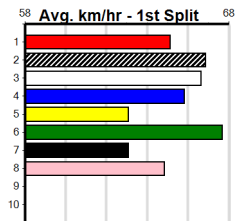

Sandown (SAP)

TAB - LONG MAY WE PLAY

8

515 Metres Mixed 4/5

7:29PM

(VIC time)

SHANLYN CHARLOTT (3) beat a good line-up here recently and she should be able to clear the inside two early on. SHANLYN ROB (6) was solidly placed here recently and he will pour the pressure on from the outset. SUVLA BAY (7) has a good record here.

1st $1405
2nd $400
3rd $200

Watchdog Tips: **3** **6** **7** **1** **Bet:** **Trifecta 3,6/1,3,6,7/1,2,3,5,6,7 ($10 - 41.67%)**