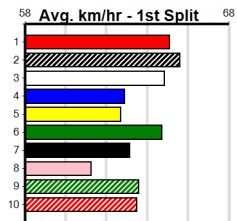

2
5:14PM

515 Metres
Mixed 6/7

FARMOR WATCHERS (3) has had little luck since his top 29.72 win here and he is expected to make amends tonight. CHELSEA'S LOVE (1) was a strong 30.48 Meadows winner from this draw and she will continue to improve. HERE TO HELP (2) can cause an upset

1st $1405
2nd $400
3rd $200

Watchdog Tips: 3 1 2 4 Bet: Trifecta 1,3/1,2,3,4/1,2,3,4,6,8 ($10 - 41.67%)

Main table containing race details for 10 races, including horse names, trainers, odds, and winning boxes. Race 1: CHELSEA'S LOVE [6] $3.60; Race 2: HERE TO HELP [7] $12.00; Race 3: FARMOR WATCHERS (QLD)[6] $3.20; Race 4: ROCKSTAR RUBY [7] $8.00; Race 5: ZIPPING WHOOP (NSW)[7] $14.00; Race 6: SLICK INTENTION [6] $6.50; Race 7: CALIFORNIA GOLD [7] $12.00; Race 8: YEAH EASY (NSW)[7] $10.00; Race 9: ELSA ROSE [6] Res. $10.00; Race 10: POPPO'S GRINNING (QLD)[6] Res. $26.00.