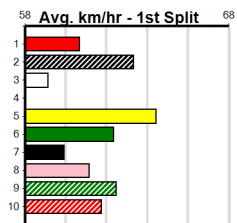

Average Winning Time:

Distance	Grade	Avg. Time
515m	Mixed 4/5	29.72
515m	Grade 5	29.84
515m	Restricted Win	29.86
515m	Mixed 6/7	29.87
515m	Maiden	29.99
515m	Grade 5 No Penalty	30.08
595m	Mixed 4/5	34.38
595m	Mixed 6/7	34.51
595m	Restricted Win	34.59
595m	Restricted Win Heat	34.61
595m	Grade 5 No Penalty	34.89

Track Record:

Distance	Time	Greyhound	Date Set
515m	28.939	HOOKED ON SCOTCH	22-Nov-19
595m	33.630	DYNA DOUBLE ONE	28-Jan-16
715m	41.157	HERE'S TEARS	30-Jan-20

Download Now

Mobile Form Guide

1

4:57PM

(VIC time)