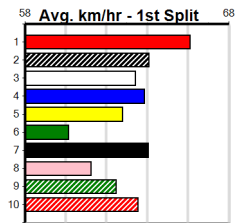

Sandown (SAP)

VIC DISTANCE HEATS 6/8 (1-3 W) (225+)

4

6:02PM

(VIC time)

595 Metres

Restricted Win

DEED'S DELIGHT (4) was never headed in her top 37.61 Warrnambool win and she can atone for her luckless runs since. LAWSON DRIVE (5) had little luck here last week and he is expected to make amends. DRUMBEATER (7) just needs luck early on

1st $1620
2nd $460
3rd $230

Watchdog Tips: 4 5 7 8 **Bet:** Trifecta 4,5/4,5,7,8/2,4,5,6,7,8 ($10 - 41.67%)