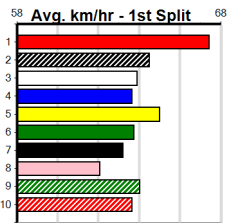

5

6:22PM

(VIC time)

ANY LUCK (6) is normally very reliable at box rise and he is very hard to get past when on the arm. HOT FINISH (5) is never far away in this class and she will be strong in the run home. HANDSOME (3) should be on the speed throughout.

1st $1405
2nd $400
3rd $200

Watchdog Tips: 6 5 3 4 Bet: Trifecta 5,6/3,4,5,6/2,3,4,5,6,7 ($10 - 41.67%)

Main table containing race details for 10 races. Each race entry includes horse name, trainer, date, track, time, BON, Margin, 1st/2nd (Time), PIR, Checked, Comment, W/R, Split 1, S/P, Grade, and Winning Boxes. Race 1: SUMMER GIRL [5], Race 2: JAY BIRD [5], Race 3: HANDSOME [5], Race 4: AWESOME GRIT (WA)[5], Race 5: HOT FINISH (NSW)[5], Race 6: ANY LUCK [5] (SCRATCHED), Race 7: SARGASMIC [5] (SCRATCHED), Race 8: SPRINGVALE MISTY (SA)[5], Race 9: NANGAR RIPPA (NSW)[5](6), Race 10: GYPSY HOOK [5](7).