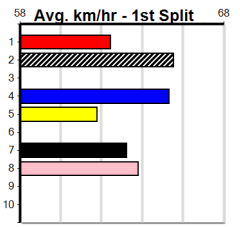

1st \$1405  
2nd \$400  
3rd \$200

Watchdog Tips:

5

8

2

1

Bet:

Win 5