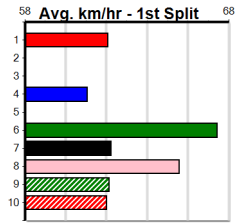

Horsham

THE WEEKLY ADVERTISER

410 Metres

Maiden

1

3:39PM

(VIC time)

1st $1405
2nd $400
3rd $200

The well bred ASTON CURRENT (2) is a member of a strong kennel and he is sure to have plenty of support on debut. SCANDALISE (6) showed great speed on debut and he will hit the line better today. CRACKERJACK DIRT (8) was far from disgraced on debut

Watchdog Tips: 2 6 8 5 **Bet:** **Trifecta 2,6/2,5,6,8/2,3,5,6,7,8 ($10 - 41.67%)**

Form	Box	Weight	Dist	Track	Date	Time	BON	Margin	1st/2nd (Time)	PIR	Checked	Comment	W/R	Split 1	S/P	Grade	Winning Boxes									
1 SUGAR SHANE [M] *** SCRATCHED ***																	$21.00									
BK	D	Feb-19	PREMIER	BOLONEY													SUGAR LIPS									
Trainer: Kerry Prowse (Red Cliffs)																										
4th	(8)	35.3	410	HOR	R1	13-Sep-20	24.55	23.27	8.00	LMUTTLEY (24.00)		S/66	C1	.	.	10.92	$6.20	M	1	2	3	4	5	6	7	8
6th	(6)	34.9	410	HOR	R1	19-Sep-20	23.98	23.15	7.50	LABBY'S ILLUSION (23.48)		S/87	.	.	.	11.21	$13.00	M	Prize Best $0.00 Starts 3-0-0-0 Trk/Dst 3-0-0-0 APM $0							
4th	(8)	34.9	410	HOR	R3	22-Sep-20	23.99	23.28	5.50	LMAASAI MARA (23.62)		S/44	C2	SW	.	10.80	$10.60	MH								
Owner(s): K Prowse																										
2 ASTON CURRENT [M] <i>Well bred, in good hands, expected to fire</i>																	$2.80									
BK	D	Mar-19	BARCIA	BALE													ASTON TARA									
Trainer: Rodney Clark (Toolleen)																										
Owner(s): R Borda																										
3 MAX ANONYMOUS [M] <i>Dam produced the explosive My Names Barry</i>																	$6.50									
BK	D	Jan-19	MEPUNGA	BLAZER													PROVEN SCARY									
Trainer: Peter Carter (Horsham)																										
Owner(s): P Carter																										
4 TEXAN GALORE [M] <i>Well beaten in all six runs, prefer to watch</i>																	$14.00									
BD	D	Feb-18	COSMIC	RUMBLE													VELO GALORE									
Trainer: Shawn Fullerton (Red Cliffs)																										
6th	(4)	31.6	410	HOR	R2	02-Jun-20	24.93	23.08	14.00	LOUR BRINNI (23.96)		M/66	C4	.	W	11.04	$16.90	M	1	2	3	4	5	6	7	8
F	(1)	31.0	410	HOR	R1	09-Jun-20	0.00	22.84		TIGER TIME (23.42)		Q/88	C1	V5	.	12.50	$91.50	MH	Prize Best $80.00 Starts 6-0-0-0 Trk/Dst 3-0-0-0 APM $48							
6th	(6)	31.1	425	BEN	R1	16-Sep-20	25.13	24.04	15.00	LASTON SONIC (24.12)		M/445	C1	.	.	6.80	$35.10	T3-M								
7th	(3)	31.0	425	BEN	R1	23-Sep-20	25.22	24.11	11.00	BRINDLE FIRE (24.46)		M/557	C4	.	.	6.85	$61.90	T3-M								
Owner(s): FULLO (SYN), B Fullerton, M Fullerton																										
5 KING CROW [M] <i>Bred to have plenty of early speed, keep safe</i>																	$8.00									
BD	D	Jun-18	FERNANDO	BALE													DARK SMIFFY									
Trainer: Jeffrey Guy (Laharum)																										
Owner(s): Manila Gold (SYN), J Guy, P Smith																										
6 SCANDALISE [M] <i>Showed great early speed on debut, danger</i>																	$4.50									
BK	D	Aug-18	BARCIA	BALE													CRYMELON HOLLY									
Trainer: Heather Baxter (Murtoa)																										
4th	(1)	33.5	410	HOR	R1	26-Jun-20	23.96	23.27	0.75	LPYRENEES PEGASUS (23.91)	M/11	C1	.	.	.	10.47	$4.70	M	1	2	3	4	5	6	7	8
Owner(s): FOUR BEE'S (SYN), I Bibby, H Baxter, B Baxter, J Bibby																										
7 KING BROWN [M] <i>Had a few chances already, place claims best</i>																	$16.00									
BD	D	Aug-18	KINLOCH	BRAE													BIT SASSY									
Trainer: Darrell Leathan (Maryborough)																										
5th	(8)	35.2	350	HVL	R2	06-Sep-20	20.14	18.94	9.00	CUSTOM ROOF (19.53)		M/6	C8	.	.	6.86	$21.20	M	1	2	3	4	5	6	7	8
3rd	(2)	35.5	425	BEN	R2	09-Sep-20	24.86	24.17	10.00	LCRISPY DUCK (24.17)		M/443	C1	.	.	6.77	$6.50	T3-M	Prize Best $560.00 Starts 13-0-0-4 Trk/Dst 0-0-0-0 APM $504							
3rd	(1)	35.0	425	BEN	R2	16-Sep-20	24.42	24.04	5.50	LCHIRNSIDE SPARKY (24.04)		M/332	C1	.	.	6.69	$9.10	T3-M