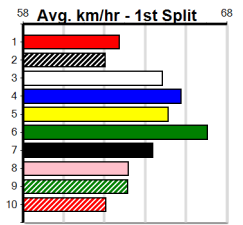

Horsham

CRYMELON KENNELS FINAL

410 Metres

Maiden Final

2

3:57PM

(VIC time)

MAASAI MARA (6) was dominant in his top 23.62 win here and he will continue to get better with more racing. WINLOCK MUNGO (5) was never headed in his heat win and he just needs to step on terms. RAKESH (4) is an improving type

1st \$1405(\$1000)
2nd \$400
3rd \$200

Watchdog Tips: 6 5 4 1 Bet: Trifecta 5,6/1,4,5,6/1,3,4,5,6,8 (\$10 - 41.67%)

Main race table with columns: Form, Box, Weight, Dist, Track, Date, Time, BON, Margin, 1st/2nd (Time), PIR, Checked, Comment, W/R, Split 1, S/P, Grade. Includes sections for horses 1-10 with their respective details and winning boxes.