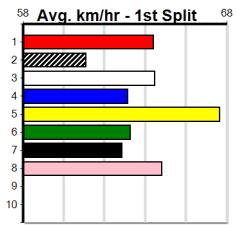

1st \$1650
2nd \$475
3rd \$235

Watchdog Tips: 5 6 4 1 Bet: Exacta 5,6/1,2,4,5,6 (\$10 for 125%)

Table with columns: Form, Box, Weight, Dist, Track, Date, Time, BON, Margin, 1st/2nd (Time), PIR, Checked, Comment, W/R, Split 1, S/P, Grade