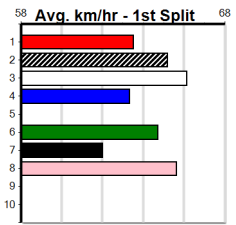

TAB - CREATE YOUR SPRING CALENDAR

8

485 Metres

Mixed 4/5

5:58PM

(VIC time)

SPECIAL VICTIM (8) was enormous when placed at Bendigo two runs back and he should have enough early pace to cross initially. HATTER'S LANE (7) likes to scout wide and he will be very strong in the run home. PERMIT GRANTED (4) has a solid record here

1st $1750
2nd $500
3rd $250

Watchdog Tips: **8** **7** **4** **3** **Bet:** **Trifecta 7,8/3,4,7,8/1,2,3,4,7,8 ($10 - 41.67%)**

Form	Box	Weight	Dist	Track	Date	Time	BON	Margin	1st/2nd (Time)	PIR	Checked	Comment	W/R	Split 1	S/P	Grade
1 WEBLEC PEARL [5] <i>Drawn to lead, may get tired, place best</i>																
WBD	B			Oct-18	FERNANDO BALE				WEBLEC BELLE						$4.60	
Trainer: Bruce Baxter (Murtoa)																
4th	(7)	26.3	425	BEN	R10	28-Aug-20	24.30	23.50	1.5LKENITA (24.20)	M/434	C1	.	.	6.64	$4.40	5
3rd	(4)	26.5	450	BAL	R6	05-Sep-20	26.09	25.19	7.50LNOTHING LASTS (25.59)	M/754	C9	.	.	6.85	$3.30	5
5th	(5)	26.5	500	BEN	R5	11-Sep-20	28.81	28.09	6.50LLEAN IN (28.36)	M/777	C2	.	.	6.79	$5.50	5
1st	(4)	26.4	410	HOR	R10	19-Sep-20	23.48	23.15	1.25LLEAN IN (23.55)	S/32	.	.	.	10.59	$5.40	5
Owner(s): WEBLANG (SYN), A Langton, J Weber, N Loechell																
2 EASTSIDE [4] <i>Far from disgraced here last time, put in exotics</i>																
BK	D			Jun-17	PREMIER FANTASY				MENDES					$4.80		
Trainer: Mark Delbridge (Balliang)																
6th	(5)	32.3	520	SLE	R9	06-Sep-20	29.78	29.22	8.00LGET IT GIZMO (29.22)	M/566	C2	.	.	9.57	$36.10	X45
4th	(8)	32.3	525	MEA	R9	12-Sep-20	30.68	29.94	8.50LBELLE ALI (30.10)	M/2344	C3	.	.	5.19	$36.60	5F
5th	(8)	32.3	525	MEA	R10	17-Sep-20	30.43	29.83	9.00LZAMBORA SMOKEY (29.83)	M/4666	.	.	.	5.21	$28.50	5H
3rd	(8)	32.3	485	HOR	R8	22-Sep-20	27.65	27.22	3.5LWILD CARD (27.41)	M/433	C1	.	.	6.73	$8.10	X45
Owner(s): G Black																
3 I'M NOT BUDGING [5] <i>Owens a handy 27.49 PB here, must keep safe</i>																
BD	D			May-18	FERNANDO BALE				SILKY STRINGS					$12.00		
Trainer: Michael Chilcott (Heathcote)																
4th	(1)	35.3	600	MEA	R4	03-Sep-20	34.98	34.30	6.50LSUNSET BOURBSKI (34.55)	Q/1123	C4	.	.	9.12	$25.00	5H
2nd	(5)	35.3	525	MEA	R3	12-Sep-20	30.40	29.94	4.00LMEPUNGA KATIE (30.12)	M/2444	C1	.	.	5.11	$15.10	5
2nd	(7)	35.4	525	MEA	R11	17-Sep-20	30.37	29.83	3.00LBUBBLES (30.16)	M/5666	C1	.	.	5.23	$4.90	5H
6th	(6)	35.2	525	MEA	R5	24-Sep-20	31.06	29.77	19.00LMUSIC EVENT (29.77)	M/5888	C7	.	.	5.14	$46.90	5F
Owner(s): RED NINE (SYN), L Forde, A House, R Powell, C Gatianos																
4 PERMIT GRANTED [5] <i>Likes it here, empty draw helps, can threaten</i>																
F	D			Feb-18	SPRING GUN				TALTARNI SHIRAZ					$10.00		
Trainer: Paul Hammerstein (Ararat)																
6th	(7)	36.7	485	HOR	R8	15-Sep-20	28.12	27.27	13.00LABELERO BALE (27.27)	M/645	C1	.	.	6.92	$32.80	5H
3rd	(5)	36.3	485	HOR	R5	19-Sep-20	27.93	27.64	4.25LZIPPING ATTICUS (27.64)	Q/233	.	.	.	6.71	$7.50	5NP
2nd	(4)	35.9	460	GEL	R7	22-Sep-20	26.75	26.36	3.75LMISSISSIPPI MUD (26.49)	M/443	C1	.	.	6.99	$1.80	T3-5
5th	(8)	35.9	450	SHF	R5	26-Sep-20	25.79	25.33	6.00LALL INN BILLY (25.39)	Q/667	.	.	.	6.85	$5.90	RW
Owner(s): P Hammerstein																
5 *** VACANT BOX ***																
Trainer:																
Owner(s):																
6 FLO LAVA [5] <i>Back in form but prefer over longer, next time</i>																
BD	B			Oct-17	BARCIA BALE				BORN ON LAVA					$14.00		
Trainer: Garry George (Beulah)																
4th	(6)	30.2	450	WBL	R6	13-Aug-20	25.79	25.31	2.50LRAMPANT TERESA (25.63)	M/545	C1	.	W	6.77	$2.80	5
6th	(5)	30.2	500	BEN	R5	28-Aug-20	28.99	28.11	13.00LBEGUILLE (28.11)	M/866	C4	.	.	6.96	$14.50	5
5th	(2)	30.2	485	HOR	R7	01-Sep-20	27.82	27.20	7.00LTHERE'S A CATCH (27.34)	M/546	C4	.	.	6.76	$20.30	X45
1st	(6)	30.3	650	SHF	R8	12-Sep-20	38.09	38.09	2.50LGRACE AMAZING (38.26)	M/3332	C1	.	.	17.82	$3.80	5NP
Owner(s): LAVA STREET (SYN), N Mugavin, J Mugavin, T Lee, J Mugavin																
7 HATTERS LANE (SA)[4] <i>Powerful type, likes to scout wide, main danger</i>																
BK	D			Dec-17	WORM BURNER				ESTABLISH					$4.60		
Trainer: Rodney Millington (Red Cliffs)																
3rd	(6)	35.5	485	HOR	R10	01-Sep-20	27.57	27.20	2.25LTWIN PICK (27.43)	S/666	.	.	W	6.81	$4.90	RWH
4th	(5)	35.4	485	HOR	R6	08-Sep-20	27.72	27.12	5.50LTIGER TIME (27.34)	M/888	C1	.	W	6.78	$12.70	RWF