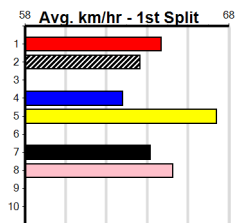

Horsham

WEBBICON MARINE (3-6 WINS) HT1

410 Metres

Restricted Win Heat

ASTON HEIDI (1) beat a similar line-up here earlier this month and from the good draw she can make every post a winner. ZEVRON (4) has dynamic mid race pace and he will appreciate the smaller line-up. PLUMBER (5) can really burn in the early stages

9

6:15PM

(VIC time)

1st $1405
2nd $400
3rd $200

Watchdog Tips: 1 4 5 8 **Bet:** Exacta 1,4/1,4,5,8 ($10 for 166.67%)

Form	Box	Weight	Dist	Track	Date	Time	BON	Margin	1st/2nd (Time)	PIR	Checked	Comment	W/R	Split 1	S/P	Grade	Winning Boxes																
1																		ASTON HEIDI [4] <i>Excels here, drawn to get the breaks, suited</i>															
BK	B				Dec-18		BARCIA BALE											ASTON JADORE $4.60															
Trainer: Rodney Clark (Toolleen)																																	
1st	(2)	28.3	410	HOR	R11	01-Sep-20	23.37	23.26	0.10	PLUMBER (23.38)	M/52	C2	.	.	10.70	$4.10	X45	1		2		3		4		5		6		7		8	
7th	(2)	28.5	450	SHP	R6	07-Sep-20	25.93	25.02	13.00	LSTICKER SPARKLES (25.02)	M/577	C4	.	.	6.83	$9.50	5	1		2		3		4		5		6		7		8	
3rd	(8)	28.4	450	SHP	R5	14-Sep-20	25.73	24.94	6.00	LJANNILA (25.34)	M/234	.	.	6.76	$8.50	RWH	1		2		3		4		5		6		7		8		
8th	(5)	28.3	450	SHP	R7	21-Sep-20	26.08	24.85	18.00	LIMMUNITY (24.85)	Q/688	.	.	6.81	$38.80	RWF	1		2		3		4		5		6		7		8		
Owner(s): R Borda																																	

2																		DUNDEE JESTER [5] <i>Tends to find bother, prefer to watch</i>															
BD	D				Nov-17		DUNDEE OSPREY											DUNDEE KESTREL $12.00															
Trainer: Lisa Delbridge (Balliang)																																	
7th	(8)	31.4	450	WBL	R6	25-Jun-20	26.73	25.28	18.00	LRUN FROM REALITY (25.53)	M/677	C8	.	.	6.83	$30.60	RWH	1		2		3		4		5		6		7		8	
5th	(8)	31.3	425	BEN	R12	11-Sep-20	24.30	23.80	7.50	MAX'S IDOL (23.80)	M/455	.	.	6.71	$41.70	RWH	1		2		3		4		5		6		7		8		
6th	(5)	31.7	450	WBL	R7	17-Sep-20	26.01	25.19	6.50	LED DEEDS (25.58)	M/776	C8	.	.	6.81	$6.30	5	1		2		3		4		5		6		7		8	
3rd	(3)	31.6	410	HOR	R7	22-Sep-20	23.95	23.28	1.75	FOREMAN (23.84)	M/65	C5	.	.	10.83	$3.70	5NP	1		2		3		4		5		6		7		8	
Owner(s): M Delbridge																																	

3																		*** VACANT BOX ***							
Trainer:																									
Owner(s):																									

4																		ZEVRON [5] <i>Prefer out wide but has a big engine, danger</i>															
BD	D				Jul-18		DYNA TRON											SHE'S OUR CAVIAR $2.40															
Trainer: Paul Abela (Parwan)																																	
2nd	(4)	35.3	425	BEN	R11	28-Aug-20	23.93	23.50	1.5L	LALL OVER MAX (23.84)	S/622	C1	.	.	6.69	$3.60	5	1		2		3		4		5		6		7		8	
1st	(7)	35.2	450	WBL	R7	03-Sep-20	25.27	25.14	8.00	LLEGASOV BALE (25.81)	M/211	.	SW	.	6.68	$1.50	5	1		2		3		4		5		6		7		8	
1st	(3)	35.4	450	SHP	R7	14-Sep-20	25.16	24.94	0.50	LREV UP ROB (25.19)	M/111	.	.	6.58	$3.60	RWH	1		2		3		4		5		6		7		8		
5th	(1)	35.4	450	SHP	R7	21-Sep-20	25.49	24.85	9.50	LIMMUNITY (24.85)	S/854	.	.	6.89	$6.50	RWF	1		2		3		4		5		6		7		8		
Owner(s): D Baker																																	

5																		PLUMBER (NSW)[5] <i>Has the speed to cross early on, serious threat</i>															
BK	D				May-18		KINLOCH BRAE											ZIPPING SPRING $3.60															
Trainer: Garry George (Beulah)																																	
7th	(6)	32.1	450	WBL	R5	06-Aug-20	26.24	25.28	7.50	XELLA BALE (25.74)	M/445	C4	.	.	6.70	$1.90	RW	1		2		3		4		5		6		7		8	
2nd	(3)	31.7	410	HOR	R11	01-Sep-20	23.38	23.26	0.10	LASTON HEIDI (23.37)	M/11	.	.	10.33	$4.80	X45	1		2		3		4		5		6		7		8		
2nd	(7)	32.2	385	SHP	R7	12-Sep-20	22.06	21.76	0.25	LPOSTERIOR CHAIN (22.05)	M/31	C1	SW	.	8.29	$2.00	5	1		2		3		4		5		6		7		8	
4th	(3)	32.6	410	HOR	R9	15-Sep-20	23.64	22.96	5.00	LBARRELLEN PEARL (23.31)	M/55	C4	.	.	10.54	$2.70	RW	1		2		3		4		5		6		7		8	
Owner(s): A Tullio																																	

6																		*** VACANT BOX ***							
Trainer:																									
Owner(s):