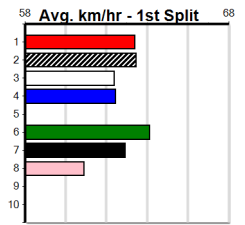

Meadows (MEP)

3

11:37AM

(VIC time)

1st $1405
2nd $400
3rd $200

VALE MANDY SHAW (1-3 WINS) (225+ RA

525 Metres

Restricted Win

ROCKSTAR CARMODY (7) likes to use plenty of the track and he should be able to light them up in the middle stages. SLICK INTENTION (1) is better than his form reads and he will be on the speed from the outset. SHE'S A KEEPER (6) continues to impress

Watchdog Tips: 7 1 6 2 Bet: Trifecta 1,7/1,2,6,7/1,2,3,6,7,8 ($10 - 41.67%)

Main race results table with columns: Form, Box, Weight, Dist, Track, Date, Time, BON, Margin, 1st/2nd (Time), PIR, Checked, Comment, W/R, Split 1, S/P, Grade. Includes race details for 10 races, including horse names, trainers, and winning boxes.