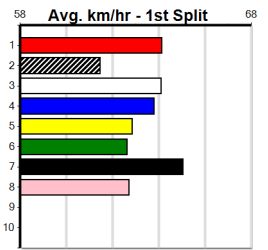

5

12:10PM

(VIC time)

1st $1650
2nd $475
3rd $235

KNICKS BALE (6) turned in an eye catching performance here last time and she will find this event a lot easier. **MINTER EXPLODE (2)** showed his true talent here last time out and he will be on the speed from the outset. **STARFLEET (5)** is showing promise

**525 Metres
Mixed 6/7**

Watchdog Tips: **6** **2** **5** **1** **Bet:** Trifecta 2,6/1,2,5,6/1,2,3,4,5,6 ($10 - 41.67%)

Form Box	Wgt	Dist	Track	Date	Time	BON	Margin	1st/2nd (Time)	PIR	Checked	Comment	WR	Split 1	S/P	Grade
JAI AND SAUCE [6] $4.60															
Placed in two of four, gets the gun run, keep safe															
F Dog Nov-17 Sire: SULZANTI Dam: RUSTIC REETA Trainer: Lisa Hellmuth (Pearcedale)															
Owner(s): L Hellmuth															
Winning Distances: < 300m (0) 300 - 399m (2) 400 - 499m (0) 500 - 599m (0) 600 - 699m (0) > 700m (0)															
Winning Weights: 36.0(1) 36.1(1)															
1st	(1)	36.0	350	HVL	R4	05-Jun-20	19.76	19.48	2.75L CRAZY JAKE (19.95)	M/1	C1	SW	6.70	$1.30	T3-7
F	(8)	36.3	460	WGL	R4	12-Jun-20	0.00	25.77	DARNUM BOLT (26.56)	M/6	C7	VO	6.69	$6.20	X67
5th	(6)	35.6	525	MEA	R2	11-Jul-20	31.11	30.03	14.00 SANCTIFY (30.17)	M/4344	C8	.	5.29	$64.20	6G
6th	(1)	35.5	515	SAP	R9	19-Jul-20	30.47	29.61	12.00 IT'S MY PARTY (29.64)	M/4456	C6	.	5.31	$18.00	X67H
3rd	(2)	36.2	525	MEP	R4	02-Sep-20	30.69	30.00	6.00L DISCO RIOT (30.28)	M/3322	C5	.	5.25	$12.30	RW
3rd	(1)	36.3	525	MEP	R11	09-Sep-20	30.84	30.23	9.00L ZIPPING CAVIAR (30.23)	M/4322	C6	.	5.36	$10.20	RW
3rd	(7)	35.8	460	WGL	R6	21-Sep-20	26.67	26.41	2.75L RIPPLEBROOK GLEN (26.49)	M/534	.	.	6.73	$3.40	RW
4th	(4)	35.7	525	MEA	R2	26-Sep-20	30.75	30.00	11.00 EARN THE ANSWERS (30.00)	S/8655	C2	.	5.38	$51.00	X67
Last 3 wins NOT included above															
1st	(7)	36.1	350	HVL	R3	10-May-20	19.86	19.40	0.75L HELLO GEORGE (19.91)	M/1	C1	.	6.73	$1.50	M
Prize Best Starts Trk/Dts APM $2370.00 NBT 12-2-0-4 4-0-0-2 1465															

MINTER EXPLODE [7] $8.00															
Showed his true talent here last time, looks good															
BK Dog Oct-18 Sire: BLAZIN' BOMBER Dam: MINTER BEE Trainer: Kevin Tirchett (Pascoe Vale)															
Owner(s): K Tirchett															
Winning Distances: < 300m (0) 300 - 399m (0) 400 - 499m (0) 500 - 599m (1) 600 - 699m (0) > 700m (0)															
Winning Weights: 30.7(1)															
7th	(6)	31.2	595	SAP	R2	21-Jun-20	36.03	34.38	21.00 SIZZLING SAM (34.63)	M/3467	C4	VO	9.46	$16.30	RW
7th	(3)	31.6	460	WGL	R3	07-Jul-20	27.33	25.96	19.00 KISMET STORM (26.06)	M/788	C8	.	6.89	$65.90	MH
3rd	(6)	31.9	460	WGL	R3	23-Jul-20	26.66	26.10	8.00L MINTER BLAZE (26.10)	Q/233	C5	.	6.62	$42.40	T3-M
5th	(8)	31.3	460	WGL	R3	13-Aug-20	26.75	25.99	4.25L FULL OF TALK (26.46)	M/767	C1	.	6.82	$3.30	T3-M
2nd	(1)	31.3	515	SAP	R1	16-Aug-20	30.42	29.98	1.00L YOU EMBER (30.36)	M/2222	C9	.	5.22	$11.30	M
5th	(8)	30.9	460	WGL	R1	20-Aug-20	26.79	26.23	6.00L HIS STOP IT (26.40)	S/875	C4	.	7.04	$6.50	T3-M
5th	(7)	30.5	460	WGL	R4	17-Sep-20	27.00	26.33	5.50L CAMPANITA (26.64)	M/764	C5	.	6.91	$5.50	T3-M
1st	(5)	30.7	525	MEP	R1	23-Sep-20	30.55	30.02	0.25L LAWFUL MAN (30.57)	M/1111	C2	SW	5.22	$45.70	M
Last 3 wins NOT included above															
Prize Best Starts Trk/Dts APM $1820.00 30.55(5)-23/9/20 9-1-1-1 1-1-0-0 1697