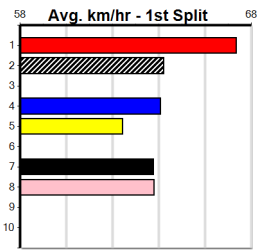

10

*** NO RESERVE ***

Sire: Dam: Trainer:

Owner(s):
 Winning Distances: < 300m (0) 300 - 399m (0) 400 - 499m (0) 500 - 599m (0) 600 - 699m (0) > 700m (0)
 Winning Weights: Box History

Meadows (MEP)

DIFY SOCIAL (1-3 WINS) (225+ RANK)