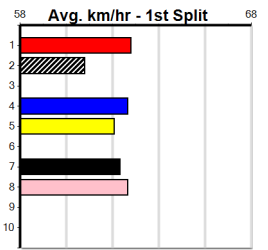

***** NO RESERVE *****

Sire: Dam:

Owner(s):

Winning Distances: < 300m (0) 300 - 399m (0) 400 - 499m (0) 500 - 599m (0) 600 - 699m (0) > 700m (0)

Winning Weights:

Trainer:

Box History

10