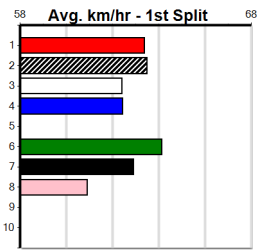

3
11:37AM
(VIC time)

1st $1405
2nd $400
3rd $200

525 Metres
Restricted Win

ROCKSTAR CARMODY (7) likes to use plenty of the track and he should be able to light them up in the middle stages. SLICK INTENTION (1) is better than his form reads and he will be on the speed from the outset. SHE'S A KEEPER (6) continues to impress

Watchdog Tips: **7** **1** **6** **2** Bet: Trifecta 1,7/1,2,6,7/1,2,3,6,7,8 ($10 - 41.67%)

Form Box Wgt Dist Track Date Time BON Margin 1st/2nd (Time) PIR Checked Comment W/R Split 1 S/P Grade

1

SLICK INTENTION [5] Better than form, settles on the speed, danger **$2.80**
BK Dog Apr-18 Sire: BARCIA BALE Dam: UNO LESSON
Owner(s): O'Neill Racing (SYN), T O'Neill, D O'Neill, T O'Neill, M O'Neill, T O'Neill Trainer: Todd O'Neill (Pearcedale)
Winning Distances: < 300m (0) 300 - 399m (0) 400 - 499m (1) 500 - 599m (2) 600 - 699m (0) > 700m (0)
Winning Weights: 35.9(1) 36.3(1) 36.4(1)
7th (6) 36.2 515 SAP R2 12-Jul-20 31.03 29.74 15.00 CHELSEA'S LOVE (30.02) M/3346 C8 . R 5.23 $3.50 X67
1st (1) 35.9 515 SAP R3 19-Jul-20 29.99 29.61 2.75L RED LIGHT RICO (30.18) M/1111 . SW . 5.14 $6.40 X67H
3rd (5) 36.1 515 SAN R3 23-Jul-20 29.89 28.95 1.5L CARRY ON ANGEL (29.79) M/2222 C5 . . 5.13 $12.40 X67F
7th (7) 36.3 515 SAN R9 30-Jul-20 30.68 29.34 17.00 FARMOR WATCHERS (29.55) M/6667 C16 . . 5.26 $16.60 5
7th (1) 36.5 460 WGL R11 08-Aug-20 26.88 25.50 16.00 RUN AND CARRY (25.80) M/888 C8 . . 7.02 $3.00 RWH
6th (2) 36.9 425 BEN R10 11-Sep-20 24.16 23.80 4.00L JAVIER BALE (23.88) M/666 C1 . . 6.73 $66.30 RWH
5th (8) 37.1 520 SLE R5 18-Sep-20 30.52 29.36 9.50L ALL CLASS FAIRY (29.86) S/555 C7 . . 10.39 $2.30 RW
5th (7) 37.5 520 CRN R5 23-Sep-20 30.95 30.33 5.50L SHE'S A KEEPER (30.59) M/4544 C2 SW . 5.61 $2.70 RW

Box History
Bx 1st 2nd 3rd 4th 5th 6th 7th 8th
1 2 1 1 1 1 1 1
2 1 1 1 1 1 1 1
3 1 1 1 1 1 1 1
4 1 1 1 1 1 1 1
5 1 1 1 1 1 1 1
6 1 1 1 1 1 1 1
7 1 1 1 1 1 1 1
8 1 1 1 1 1 1 1
Prize Best Starts Trk/Dts APM $11420.00 FSH 15-3-1-3 0-0-0-0 3760

2

GOLDEN TEDDY [6] Strong effort here last time, keep safe again **$10.00**
F Dog Jul-18 Sire: FERNANDO BALE Dam: GOLDEN TEARS
Owner(s): R Lyons Trainer: Ross Lyons (Longlea)
Winning Distances: < 300m (0) 300 - 399m (0) 400 - 499m (0) 500 - 599m (2) 600 - 699m (0) > 700m (0)
Winning Weights: 31.3(1) 31.7(1)
1st (2) 31.3 500 BEN R1 29-Jul-20 28.49 28.49 4.50L MEPUNGA FAIRY (28.79) M/111 . SW . 6.66 $5.60 T3-M
3rd (1) 31.3 525 MEP R10 12-Aug-20 30.75 30.19 4.25L CHEROKEE TWIST (30.46) M/3333 . . . 5.24 $6.10 X67
7th (3) 30.6 525 MEP R2 20-Aug-20 31.41 29.77 16.00 MR. FIX IT (30.32) M/6788 C13 . . 5.28 $28.30 7
P (8) 31.4 500 BEN R9 26-Aug-20 0.00 28.48 . JUST A FIDGET (28.83) M/67 . V7 . 7.10 $3.10 T3-RW
CT (-) 32.4 425 BEN 04-Sep-20 24.46 5.50L Trial Cleared M/44 . 3of4 . 6.55 . CT
2nd (8) 32.1 500 BEN R5 09-Sep-20 29.01 28.44 1.5L CULLQUIN FREYA (28.92) M/222 . . . 6.84 $2.90 T3-RW
1st (1) 31.7 545 BAL R5 14-Sep-20 31.24 31.24 5.00L CUTENESS (31.57) M/1111 C1 . . 6.75 $5.00 T3-RW
3rd (8) 32.2 525 MEP R2 23-Sep-20 30.98 30.02 6.00L PATRIOT TUBMAN (30.56) M/4433 C5 . . 5.21 $7.80 X67H