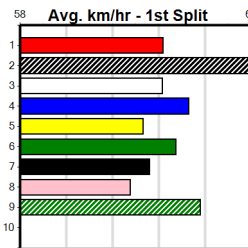

8

1:08PM

(VIC time)

1st $1750
2nd $500
3rd $250

525 Metres
Mixed 4/5

EXTRA SPEED (2) is one of the fastest beginners in work and she should have a big break in the middle stages. BUMP'S NUGGET (6) is a powerful type and he just needs a little room early on. KUDOS BALE (8) has a great record this track and trip

Watchdog Tips: 2 6 8 7 Bet: Trifecta 2,6/2,6,7,8/2,3,5,6,7,8 ($10 - 41.67%)

OUR ROCK MAN [4] Struggled for some time now, out of his depth $51.00
BK Dog Feb-17 Sire: OUR TOYMAN Dam: LADY TORAH
Owner(s): M Berry Trainer: Michele Berry (Harcourt Nth)
Winning Distances: < 300m (0) 300 - 399m (0) 400 - 499m (2) 500 - 599m (7) 600 - 699m (0) > 700m (0)
Winning Weights: 31.8(1) 32.1(2) 32.2(1) 32.3(1) 32.8(2) 33.2(1) 33.6(1)
Box History table with columns Bx, 1st, 2nd, 3rd, 4th, 5th, 6th, 7th, 8th

EXTRA SPEED [4] Faultless beginner, class edge, hard to reel in $2.20
BK Bitch Jul-17 Sire: FABREGAS Dam: SPEED LANE
Owner(s): M Carter Trainer: Michael Carter (Kialla)
Winning Distances: < 300m (0) 300 - 399m (5) 400 - 499m (9) 500 - 599m (4) 600 - 699m (0) > 700m (0)
Winning Weights: 28.2(2) 28.3(3) 28.4(1) 28.5(5) 28.6(1) 28.7(3) 28.8(2) 28.9(1)
Box History table with columns Bx, 1st, 2nd, 3rd, 4th, 5th, 6th, 7th, 8th

FULL OF WEETBIX [5] Placed in three of five since resuming, place hope $12.00
BK Dog Mar-16 Sire: NOLEN Dam: SHEZA WEETBIX
Owner(s): B Breen Trainer: Barbara Breen (Huntly)
Winning Distances: < 300m (0) 300 - 399m (0) 400 - 499m (5) 500 - 599m (2) 600 - 699m (0) > 700m (0)
Winning Weights: 33.3(1) 33.4(2) 33.6(1) 34.0(1) 34.2(1) 35.0(1)
Box History table with columns Bx, 1st, 2nd, 3rd, 4th, 5th, 6th, 7th, 8th

SHEER BLISS [5] Racing well but this is a lot harder, next time $16.00
BK Bitch Jan-18 Sire: DYNA LACHLAN Dam: OSAKA BALE
Owner(s): T Howell Trainer: Constance Mcmillan (Drouin)
Winning Distances: < 300m (0) 300 - 399m (1) 400 - 499m (2) 500 - 599m (3) 600 - 699m (0) > 700m (0)
Winning Weights: 27.9(1) 28.3(1) 28.6(2) 28.8(1) 28.9(1)
Box History table with columns Bx, 1st, 2nd, 3rd, 4th, 5th, 6th, 7th, 8th

DISCO RIOT [5] Relies on luck but has the talent, place claims $8.00
BK Dog Jan-18 Sire: BRETT LEE Dam: READY TO RIOT
Owner(s): K Osborne Trainer: Paul Mathieson (Lara)
Winning Distances: < 300m (0) 300 - 399m (0) 400 - 499m (2) 500 - 599m (2) 600 - 699m (0) > 700m (0)
Winning Weights: 30.4(1) 30.7(1) 30.8(1) 31.3(1)
Box History table with columns Bx, 1st, 2nd, 3rd, 4th, 5th, 6th, 7th, 8th