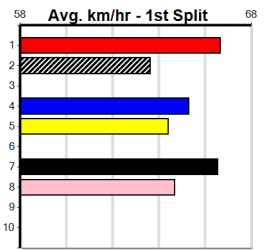

HUME CUP 2 NOVEMBER HT1

4

11:55AM

(VIC time)

1st $1405
2nd $400
3rd $200

WEBLEC JET (7) has panels on his rivals talent wise and he will be carving out serious time on the arm. CRANBERRY MISS (4) has returned to form in recent weeks and she can settle on the speed. ZIPPING CAVIAR (2) is racing with confidence

525 Metres
Grade 5 Heat

Watchdog Tips: 7 4 2 8 Bet: Trifecta 7/2,4/2,4,8 ($10 - 250%)

Table with columns: Form Box, Wgt, Dist, Track, Date, Time, BON, Margin, 1st/2nd (Time), PIR, Checked, Comment, W/R, Split 1, S/P, Grade

HOOK ALONG BOOK [5] Needs to lead, will get tired, out of her depth $16.00
Owner(s): S Connolly
Winning Distances: < 300m (0) 300 - 399m (1) 400 - 499m (4) 500 - 599m (1) 600 - 699m (0) > 700m (0)
Box History table

ZIPPING CAVIAR (NSW)[5] Three wins here have been super, can threat $5.00
Owner(s): ALJAGA (SYN), G Black, A Guest, J Guest
Winning Distances: < 300m (0) 300 - 399m (0) 400 - 499m (3) 500 - 599m (3) 600 - 699m (0) > 700m (0)
Box History table

*** VACANT BOX ***
Owner(s):
Winning Distances: < 300m (0) 300 - 399m (0) 400 - 499m (0) 500 - 599m (0) 600 - 699m (0) > 700m (0)
Box History

CRANBERRY MISS [5] Back to her best, settles on the speed, danger $10.00
Owner(s): R Allan
Winning Distances: < 300m (0) 300 - 399m (2) 400 - 499m (6) 500 - 599m (6) 600 - 699m (0) > 700m (0)
Box History table

HOT JEAN [5] *** SCRATCHED *** $21.00
Owner(s): M Davis
Winning Distances: < 300m (0) 300 - 399m (11) 400 - 499m (9) 500 - 599m (0) 600 - 699m (0) > 700m (0)
Box History table

1

2

3

4

5