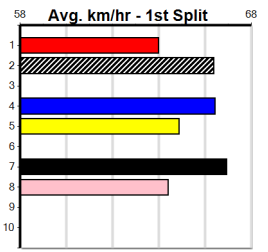

10

1:57PM

(VIC time)

1st $1405
2nd $400
3rd $200

525 Metres
Grade 5 Heat

IMMERSION (4) has been smartly placed in her past three here and she is expected to prove too classy for her rivals. CORAZON DE LEON (8) owns a handy 30.30 PB here and he can settle on the speed. SHOT GUN PISTOL (7) is racing with confidence

Watchdog Tips: 4 8 7 2 Bet: Trifecta 4/7,8/2,7,8 ($10 - 250%)

Form Box Wgt Dist Track Date Time BON Margin 1st/2nd (Time) PIR Checked Comment W/R Split 1 S/P Grade

DREAM GEM [5] Back in form but prefer on the country circuit $16.00
WBK Bitch Feb-16 Sire: KEYBOW Dam: PASELINA
Owner(s): K Brew
Winning Distances: < 300m (0) 300 - 399m (1) 400 - 499m (8) 500 - 599m (3) 600 - 699m (0) > 700m (0)
Winning Weights: 26.5(2) 26.6(1) 26.7(2) 26.8(3) 26.9(1) 27.0(2) 27.2(1)
ST (-) 26.8 440 SLE 09-Aug-20 25.71 11.00 Trial Cleared M/44 . 3of4 . . ST
8th (3) 26.7 400 WGL R12 15-Aug-20 23.44 22.58 9.50L REICHMAN (22.79) M/56 C5 . . 8.59 $12.00 5
4th (4) 26.4 440 SLE R7 21-Aug-20 25.64 24.89 4.50L LADY LAGERTHA (25.33) M/534 . . . 5.48 $7.20 5
6th (7) 26.7 440 SLE R10 30-Aug-20 25.68 24.64 9.00L SACRED PATH (25.06) M/576 C4 . . . 5.48 $79.50 5H
6th (6) 26.5 400 WGL R11 01-Sep-20 23.12 22.52 5.00L HOOK ALONG BOOK (22.78) M/65 C4 . . . 8.71 $39.10 5
4th (8) 26.7 400 WGL R12 08-Sep-20 24.54 22.52 19.00L LADY BANG BANG (23.27) S/43 C11 . . . 8.63 $20.90 VET
1st (5) 26.8 460 WGL R8 17-Sep-20 26.63 26.33 0.75L SHADED DISGUISE (26.68) Q/221 C5 SW . . 6.73 $26.30 T3-5
3rd (1) 26.9 460 WGL R8 24-Sep-20 26.60 26.00 6.00L SHADED DISGUISE (26.21) M/223 . . . 6.72 $5.70 T3-5
Last 3 wins NOT included above
1st (6) 26.7 460 WGL R6 26-Sep-19 26.24 26.23 7.50L RODEO (26.76) M/111 . . . 6.60 $3.80 T3-5
1st (5) 27.0 311 CRN R12 11-Dec-19 18.07 17.86 0.50L ARON ALLEN (18.09) M/23 . . . 9.87 $10.40 5
1st (1) 26.8 520 SLE R8 05-Apr-20 30.02 29.85 0.025 ZIPPING PINK (30.02) M/433 C5 SW . . 9.83 $12.30 X45
Trainer: Kym Russell (Sale)

Box History
Bx 1st 2nd 3rd 4th 5th 6th 7th 8th
1 2 1 1 2 1 1 1
2 1 1 1 1 3 1 1
3 3 1 1 1 1 2 2
4 1 1 2 2 2 3 2
5 2 1 2 2 1 1 1
6 1 2 2 1 3 1 1
7 2 2 2 2 2 1 2
8 1 2 2 2 1 1 1
Prize Best Starts 77-12-8-13
Trk/Dts 0-0-0-0
APM 2256