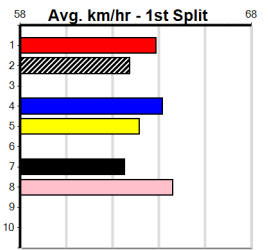

1

11:04AM

(VIC time)

1st $1405
2nd $400
3rd $200

LAWFUL MAN (1) caught the eye when placed here last week and with a clear run early he can go one better today. ALINE BLAZE (5) has been placed in three of four to date and she can settle near the speed. TAIEPA (4) has been consistent to date

Watchdog Tips: **1** **5** **4** **8** **Bet:** **Exacta 1/4,5 ($10 for 500%)**

LAWFUL MAN [M] **Eye catching run last week, hard to hold out** **$2.40**

BD Dog Dec-18 Sire: UNLAWFUL ENTRY Dam: WEST ON XANDI Trainer: Kristie Collyer (Coburg North)

Owner(s): K Collyer

Winning Distances: < 300m (0) 300 - 399m (0) 400 - 499m (0) 500 - 599m (0) 600 - 699m (0) > 700m (0)

Winning Weights:

Run	Pos	Wgt	Dist	Track	Date	Time	BOB	Margin	1st/2nd (Time)	PIR	Checked	Comment	W/R	Split 1	S/P	Grade
4th (5)	33.6	515	SAP	R1	16-Aug-20	31.00	29.98	9.50L	YOU EMBER (30.36)	M/7444	C5	.	.	5.36	$9.40	M
3rd (4)	33.1	525	MEP	R1	26-Aug-20	30.56	30.04	2.25L	HANDSOME JACK (30.41)	S/4222	C1	.	.	5.22	$33.10	M
2nd (4)	33.1	525	MEP	R2	02-Sep-20	30.67	30.00	2.25L	COLDEN EXPRESS (30.52)	M/2222	C8	.	.	5.20	$3.30	MH
4th (3)	33.6	525	MEP	R1	09-Sep-20	31.06	30.23	4.50L	ZIPPING MABEL (30.75)	M/4644	C6	.	.	5.28	$3.60	MH
2nd (8)	33.9	525	MEP	R1	23-Sep-20	30.57	30.02	0.25L	MINTER EXPLODE (30.55)	S/5332	C6	.	.	5.29	$2.60	M

Last 3 wins NOT included above

Box History

Bx	1st	2nd	3rd	4th	5th	6th	7th	8th
1								
2								
3				1				
4	1	1						
5				1				
6								
7								
8		1						

Prize Best Starts Trk/Dts APM: $940.00 NBT 5-0-2-1 4-0-2-1 902

MORAIN SHADOW [M] **Had a few chances, tends to find bother, tested** **$10.00**

WBK Dog Feb-18 Sire: DYNA DOUBLE ONE Dam: DIVA'S SHADOW Trainer: Peter Crawley (Mortlake)

Owner(s): J Wilson

Winning Distances: < 300m (0) 300 - 399m (0) 400 - 499m (0) 500 - 599m (0) 600 - 699m (0) > 700m (0)

Winning Weights:

Run	Pos	Wgt	Dist	Track	Date	Time	BOB	Margin	1st/2nd (Time)	PIR	Checked	Comment	W/R	Split 1	S/P	Grade
5th (1)	38.0	450	BAL	R1	03-Aug-20	26.32	25.53	8.00L	KNICKS BALE (25.76)	M/588	C5	.	.	6.78	$9.80	T3-M
7th (1)	37.9	525	MEP	R3	12-Aug-20	31.21	30.19	11.00	KISS YOUR LIPS (30.44)	M/6667	C12	.	.	5.30	$46.00	MH
4th (3)	37.9	410	HOR	R1	18-Aug-20	24.00	23.07	7.00L	ALKIRA (23.53)	M/54	C1	.	.	10.97	$19.90	M
3rd (8)	37.6	450	WBL	R3	24-Aug-20	26.29	25.55	4.75L	MOLLY TIARA (25.96)	M/233	C5	.	.	6.78	$8.10	M
6th (4)	37.6	450	WBL	R2	03-Sep-20	26.19	25.14	11.00	SUDOKU SHELBY (25.48)	M/677	C9	.	.	6.98	$92.20	MH
2nd (1)	37.6	460	GEL	R3	08-Sep-20	26.36	25.89	7.00L	KASEMI (25.89)	M/322	C4	.	.	6.78	$12.00	T3-M
3rd (6)	37.9	450	WBL	R1	14-Sep-20	26.22	25.69	4.00L	KEYBOW SALLY (25.95)	M/554	C6	.	.	6.94	$5.60	M
2nd (4)	38.0	460	GEL	R3	22-Sep-20	26.72	26.36	5.50L	LORNA'S LUCK (26.36)	M/322	C5	.	.	6.80	$6.10	T3-M

Last 3 wins NOT included above

Box History

Bx	1st	2nd	3rd	4th	5th	6th	7th	8th
1		1						
2					1			1
3				1				
4	1					1		
5		1	1					
6			1					
7								
8			1	1				

Prize Best Starts Trk/Dts APM: $1000.00 NBT 11-0-3-3 1-0-0-0 792

*** VACANT BOX ***

Sire: Dam: Trainer:

Owner(s):

Winning Distances: < 300m (0) 300 - 399m (0) 400 - 499m (0) 500 - 599m (0) 600 - 699m (0) > 700m (0)

Winning Weights:

Box History