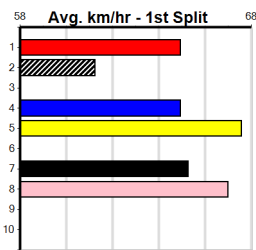

7

12:49PM

(VIC time)

1st $1405
2nd $400
3rd $200

525 Metres
Grade 5 Heat

STIRLING LIGHTS (8) has won four on the spin in blistering times and he'll have enough pace to cross Fred early on. TIN SHED FRED (5) is the most improved chaser in the country and he will pour the pressure on throughout. MY GIRL KIZZY (7) has claims

Watchdog Tips: 8 5 7 1 Bet: Win 8

Table with columns: Form Box, Wgt, Dist, Track, Date, Time, BON, Margin, 1st/2nd (Time), PIR, Checked, Comment, W/R, Split 1, S/P, Grade

AIRLY CLEANER [5]
Beat a good one at Sale, well drawn, respect
$7.50
Owner(s): L Russell
Sire: WALK HARD Dam: SKEET WITH GRACE
Trainer: Kym Russell (Sale)

Box History table for AIRLY CLEANER [5] showing performance across 8 boxes.

COUGAR ICON (NSW)[5]
Likely to find this class beyond her, tested
$51.00
Owner(s): J Wilson
Sire: KINLOCH BRAE Dam: LUZAKA ICON
Trainer: Peter Crawley (Mortlake)

Box History table for COUGAR ICON (NSW)[5] showing performance across 8 boxes.

*** VACANT BOX ***
Owner(s):
Sire: Dam:
Trainer:
Winning Distances: < 300m (0) 300 - 399m (0) 400 - 499m (0) 500 - 599m (0) 600 - 699m (0) > 700m (0)
Winning Weights:

DUKEY DUKE [5]
Form and confidence is down, needs to lift
$16.00
Owner(s): T Karasavidis
Sire: COLLISION Dam: LOLA'S ENTITY
Trainer: Tas Karasavidis (Hawthorn)

Box History table for DUKEY DUKE [5] showing performance across 8 boxes.

TIN SHED FRED [5]
Most improved chaser, can burn early, danger
$2.60
Owner(s): S Connolly
Sire: BARCIA BALE Dam: ORIENTAL JEWEL
Trainer: David Kerr (Warragul South)

Box History table for TIN SHED FRED [5] showing performance across 8 boxes.

1

2

3

4

5