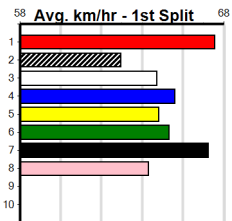

KERMONDS HAMBURGERS

390 Metres

Grade 5

10

7:52PM

(VIC time)

DYNAMITE MISS (1) recorded some brilliant wins in her 1st preparation and she's expected to atone for her two luckless runs since resuming. CHASE A STAR (8) has a top record here and he will get a nice run across early. BLACKPOOL BOLT (7) has claims

1st $1650
2nd $475
3rd $235

Watchdog Tips: **1** **8** **7** **6** **Bet:** **Win 1**

Form	Box	Weight	Dist	Track	Date	Time	BON	Margin	1st/2nd (Time)	PIR	Checked	Comment	W/R	Split 1	S/P	Grade	
1 DYNAMITE MISS [5] <i>No luck since resuming, draw helps, go close</i>																	
WBK	B	Feb-18 DYNA DOUBLE ONE			DEE TEE			$3.40									
Trainer: Gary Lane (Bushfield)																	
1st	(3)	27.4	410	HOR	R4	05-May-20	23.27	23.14	1.75LARILLA (23.38)	Q/11	.	SW	.	10.34	$1.80	X67H	
5th	(5)	27.5	410	HOR	R4	12-May-20	23.59	22.93	4.50LARILLA (23.27)	M/22	C5	.	.	10.44	$2.60	X67F	
5th	(3)	27.6	410	HOR	R11	02-Aug-20	23.87	23.20	9.00LZITA (23.26)	M/22	C1	.	.	10.43	$7.00	5	
6th	(2)	28.7	390	WBL	R10	24-Sep-20	22.96	22.13	8.00LPRIDE INTO POWER (22.40)	M/66	C8	.	.	9.08	$3.40	RW	
Owner(s): M Walsh																	
2 WOKE UP LATE [5] <i>Form and confidence has tapered off, risky</i>																	
BK	B	Oct-18 SHIMA BAR			SACRAMENTO SAL			$10.00									
Trainer: Jessica Sharp (Avalon)																	
2nd	(7)	29.7	385	SHF	R4	31-Aug-20	22.09	21.77	0.75LRHONDA'S DELIGHT (22.05)	S/65	C1	.	.	8.47	$12.70	RW	
4th	(8)	29.4	390	BAL	R12	05-Sep-20	22.67	21.95	6.00LASTON EXPRESS (22.27)	M/76	C1	.	.	8.75	$8.20	5	
4th	(4)	29.4	385	SHF	R12	12-Sep-20	22.10	21.76	2.00LICENI RIOT (21.97)	M/74	C2	SW	.	8.59	$6.60	5	
5th	(3)	29.5	390	WBL	R12	24-Sep-20	22.69	22.13	8.00LFLEUR BURGER (22.13)	S/76	C4	.	.	8.98	$20.60	RWH	
Owner(s): ROUNDS AND SHARP (SYN), J Sharp, L Rounds																	
3 TIN CAN SAM [5] <i>Needs everything his own way, prefer others</i>																	
BD	D	Feb-18 KINLOCH BRAE			ANN'S MOMENT			$21.00									
Trainer: Julie Ward (Coomboona)																	
2nd	(2)	32.6	410	HOR	R4	15-Sep-20	23.50	22.96	5.00LNEW JACK SWING (23.16)	M/22	C4	.	.	10.39	$9.00	X67F	
3rd	(1)	32.6	410	HOR	R3	19-Sep-20	23.65	23.15	1.75LMAGNIS BALE (23.54)	M/22	.	.	W	10.41	$1.70	RW	
7th	(2)	32.7	390	BAL	R9	23-Sep-20	22.87	21.91	8.50LNICE AND EASY (22.30)	M/67	C5	.	.	8.77	$18.50	RW	
5th	(4)	32.7	385	SHF	R11	28-Sep-20	22.27	21.77	5.00LTAT WARBY (21.93)	M/55	C1	.	.	8.43	$6.30	5	
Owner(s): J Ward																	
4 ME SILLY [5] <i>Tough draw but has a handy PB here, place hope</i>																	
BD	D	Apr-18 FERNANDO BALE			SISCO SIZZLE			$12.00									
Trainer: Peter Keane (Koroit)																	
1st	(4)	29.2	410	HOR	R12	08-Sep-20	23.78	23.14	3.25LZERO TO HERO (24.00)	M/11	.	.	.	10.53	$1.30	5NP	
4th	(5)	29.3	410	HOR	R6	13-Sep-20	23.79	23.27	7.50LCHARLEY DAVIDSON (23.27)	M/33	C1	.	.	10.48	$10.90	X45	
4th	(3)	29.4	410	HOR	R7	19-Sep-20	23.63	23.15	4.00LASTON COSMO (23.36)	M/11	C1	.	.	10.55	$9.20	5	
6th	(2)	29.4	390	WBL	R7	24-Sep-20	22.93	22.13	7.00LSLINGSHOT SPIRIT (22.46)	S/66	C4	.	.	9.07	$7.10	X45	
Owner(s): A Brookes																	
5 SAINT TESS [5] <i>Find this harder than her recent racing, tested</i>																	
BK	B	May-18 MEPUNGA BLAZER			SAINT JANE			$16.00									
Trainer: Peter Byrne (Southern Cross)																	
3rd	(4)	27.3	400	MTG	R3	09-Jul-20	23.28	23.01	2.50LOUR MAN ZED (23.10)	.	.	.	.	11.09	$7.50	X34	
4th	(1)	27.3	400	MTG	R9	16-Jul-20	23.40	22.91	7.00LOUR MAN ZED (22.91)	.	.	.	.	11.23	$4.10	O	
2nd	(1)	27.3	400	MTG	R3	23-Jul-20	23.12	23.01	1.5LGALACTIC MOJO (23.01)	.	.	.	.	11.02	$1.80	5	
1st	(1)	27.4	400	MTG	R5	30-Jul-20	23.06	23.06	1.00LCHARMING CHARLIE (23.13)	0	VINJ(28)1	STAT	.	10.87	$1.80	5	
Owner(s): P Byrne																	
6 NUMINOUS [5] <i>Has the speed to cross early on, keep safe</i>																	
BK	D	Feb-18 FERNANDO BALE			BACKFLIP KITTY			$7.50									
Trainer: Jeffrey Guy (Laharum)																	
2nd	(5)	28.9	390	BAL	R10	31-Aug-20	22.29	22.18	0.50LICENI RIOT (22.26)	M/22	.	.	.	8.42	$2.50	T3-6	
1st	(2)	29.2	410	HOR	R9	08-Sep-20	23.38	23.14	6.00LWEBLEC BLISS (23.78)	M/11	.	.	.	10.29	$1.30	X67H	
3rd	(5)	29.7	410	HOR	R4	15-Sep-20	23.50	22.96	5.00LNEW JACK SWING (23.16)	M/33	C4	.	.	10.41	$6.90	X67F	
2nd	(7)	29.5	390	WBL	R7	24-Sep-20	22.49	22.13	0.50LSLINGSHOT SPIRIT (22.46)	M/22	.	.	.	8.72	$11.90	X45