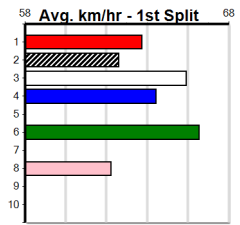

Track Record:

Distance	Time	Greyhound	Date Set
390m	21.616	AUSSIE INFRARED	14-Feb-17
450m	24.719	UNLAWFUL ENTRY	27-Apr-16
650m	36.966	PENNSYLVANIA IS	06-Jan-15

WARRNAMBOOL FENCING SPECIALISTS

390 Metres

Maiden