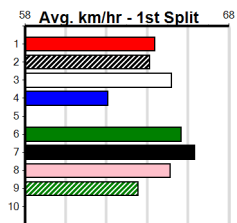

TAB - LIVE SKY RACING VISION

2

390 Metres

Mixed 6/7

5:17PM

(VIC time)

HILLBILLY ROAD (8) turned in a big performance to score here last week and he should find it easier from the better draw today. MISS ZEUS (6) was far from disgraced at Horsham last time and she can show slick early speed at times.

1st $1650
2nd $475
3rd $235

Watchdog Tips: **8** **6** **7** **3** **Bet:** **Trifecta 6,8/3,6,7,8/2,3,4,6,7,8 ($10 - 41.67%)**