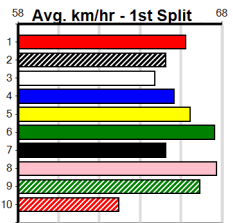

COAST FM & 3YB FINAL (3-6 WINS)

390 Metres

Restricted Win Final

4

5:52PM

(VIC time)

ASTON GRIPEN (8) has explosive speed once he hits the ground and he likes to use a little bit of the track. SHINJUKU (1) is normally very reliable at box rise and she is drawn to lead for a long way.

FLEUR BURGER (2) can follow the red through early

1st $1900($1000)
2nd $550
3rd $275

Watchdog Tips: 8 1 2 7 Bet: Trifecta 1,8/1,2,7,8/1,2,4,6,7,8 ($10 - 41.67%)