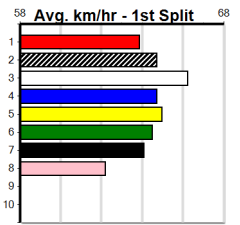

Sale

GRV VIC BRED SERIES (0-6 WINS)

650 Metres

Restricted Win

5

7:24PM

(VIC time)

HE SHALL POWER (3) is one of the best stayers in the land and in restricted grade he should prove far too classy for his rivals. ASTON KIPCHOGE (1) although better suited to a wide draw is proven over this distance range and will be strong in the run

1st $5300($1000)
2nd $1600
3rd $800

Watchdog Tips: **3** **1** **7** **2** **Bet:** **Trifecta 3/1,2,7/1,2,7 ($10 - 166.67%)**