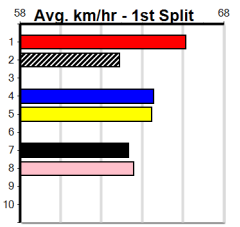

Sale

CABINET CONNECTIONS (250+ RANK)

440 Metres

Grade 5 No Penalty

11

9:31PM
(VIC time)

LOVE A TALK (4) was a dominant 22.83 Warragul winner and he will appreciate the empty draw inside. COUNT ME IN (5) was far from disgraced here two runs back and he will be on the pace throughout. BLACK MINTIE (7) won't be too far away

1st $1650
2nd $475
3rd $235

Watchdog Tips: **4** **5** **7** **1** **Bet:** **Exacta 4,5/1,4,5,7 ($10 for 166.67%)**

Form	Box	Weight	Dist	Track	Date	Time	BON	Margin	1st/2nd (Time)	PIR	Checked	Comment	W/R	Split 1	S/P	Grade	Winning Boxes								
1	MAJESTIC MOJO [5]	<i>Scouts wide but has a good turn of foot, keep safe</i>																Winning Boxes							
BK	B	Feb-18 PETER ROCKET																FANCY MOJO							
Trainer: Kerry Houlihan (Lang Lang)																	$4.60								
3rd	(1)	29.3	311	CRN	R7	30-Sep-20	18.12	17.67	1.5LFAST FOOD JUNKIE (18.02)	S/44	C4	.	.	9.98	$12.40	FFA	1	2	3	4	5	6	7	8	
5th	(3)	28.7	440	SLE	R5	04-Oct-20	25.55	24.57	5.50LWONDER RIRI (25.18)	M/112	.	.	.	5.22	$4.70	5	1	1	1	1	1	1	1	1	1
5th	(3)	28.4	311	CRN	R5	14-Oct-20	18.27	17.46	6.00LPUMPERNICKEL (17.86)	M/56	C4	.	.	9.99	$4.60	4	Prize	$6,750.63							
7th	(1)	28.7	400	WGL	R11	20-Oct-20	23.63	22.65	13.00LTYSON'S TIGER (22.77)	M/68	C8	.	.	8.77	$4.20	5	Best	NBT							
Owner(s): J Grima																	Starts	25-4-3-5							
																	Trk/Dst	4-0-0-2							
																	APM	$2586							
2	SUNSHINE SPOLLY [5]	<i>Lacking confidence, gets back early, tested</i>																Winning Boxes							
BE	D	May-18 UNLAWFUL ENTRY																DROMORE'S PEARL							
Trainer: Steven Spoljaric (Kilmany)																	$10.00								
7th	(5)	32.4	311	CRN	R10	07-Oct-20	18.52	17.68	12.00LPRIDE INTO POWER (17.70)	M/77	C7	.	.	10.21	$28.90	X45	1	2	3	4	5	6	7	8	
6th	(1)	32.6	440	SLE	R10	13-Oct-20	25.67	24.94	9.00LSANDY GEM (25.04)	S/666	.	.	.	5.51	$50.10	RW	1	1	1	1	1	1	1	3	
4th	(8)	32.7	440	SLE	R7	18-Oct-20	25.53	24.74	4.75LCHASING REX (25.21)	S/754	C4	.	.	5.58	$10.40	5NP	Prize	$7,450.00							
6th	(1)	32.3	440	SLE	R7	23-Oct-20	26.03	24.81	14.00LTRANCE (25.06)	M/777	C4	.	.	5.50	$9.20	5NP	Best	25.22							
Owner(s): SPOLLY'S DOGS (SYN), S Spoljaric, A Light																	Starts	29-5-3-4							
																	Trk/Dst	15-2-0-1							
																	APM	$4324							
3	VACANT BOX	***																Winning Boxes							
Trainer:																									
Owner(s):																									
4	LOVE A TALK [5]	<i>Dominant 22.83 Warragul winner, suited again</i>																Winning Boxes							
BK	D	May-18 THIRTY TALKS																TARSIER							
Trainer: Steve Kaltsis (Shady Creek)																	$2.80								
7th	(8)	34.7	300	HVL	R9	02-Oct-20	17.03	16.60	4.50LDR. MICK (16.72)	M/8	.	.	.	4.12	$8.40	T3-5	1	2	3	4	5	6	7	8	
2nd	(4)	34.9	300	HVL	R11	06-Oct-20	17.03	16.96	1.25LDARLEY PARK (16.96)	M/1	.	.	.	3.98	$16.30	T3-5	1	2	1	1	2	1	2	1	
1st	(6)	34.7	400	WGL	R12	09-Oct-20	22.83	22.83	4.00LTHURLES PRINCESS (23.10)	Q/11	.	.	.	8.31	$8.90	T3-5	Prize	$9,425.00							
4th	(2)	34.7	450	BAL	R6	14-Oct-20	25.69	25.05	1.25LWHO CRY NOW (25.61)	S/344	.	.	W	6.75	$24.70	5	Best	FSTD							
Owner(s): S Kaltsis																	Starts	42-7-8-6							
																	Trk/Dst	0-0-0-0							
																	APM	$4210							
5	COUNT ME IN (NSW)[5]	<i>Impressive effort two runs back, danger if steps</i>																Winning Boxes							
BK	D	Feb-18 KINLOCH BRAE																ESPARZA							
Trainer: Peter Kelly (Longwarry North)																	$3.60								
5th	(1)	32.1	440	SLE	R8	08-Oct-20	25.62	24.91	6.50LINUKA (25.19)	M/445	C4	.	.	5.43	$8.40	5	1	2	3	4	5	6	7	8	
5th	(5)	32.1	440	SLE	R12	13-Oct-20	25.62	24.94	4.00LJOHNNY BE GOOD (25.35)	M/555	C2	.	.	5.48	$2.80	5NP	Prize	$14,815.00							
2nd	(3)	32.0	440	SLE	R7	18-Oct-20	25.23	24.74	0.50LCHASING REX (25.21)	M/222	C1	.	.	5.37	$5.10	5NP	Best	NBT