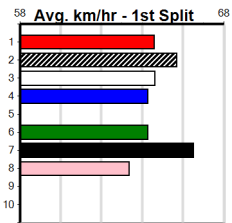

Sale

10

9:13PM

(VIC time)

IAN CARTER BUILDER (250+ RANK)

440 Metres

Grade 5 No Penalty

SAD BUT TRUE (7) is far better than her form reads and she should be able to burst to the lead mid race. WEE GEM (8) can come across with the seven early and she too can regain some much needed confidence. WHODAT DARE (2) is more than capable

1st $1650
2nd $475
3rd $235

Watchdog Tips: 7 8 2 4 **Bet:** Win 7

Form	Box	Weight	Dist	Track	Date	Time	BON	Margin	1st/2nd (Time)	PIR	Checked	Comment	W/R	Split 1	S/P	Grade
1 ASTON KENJI [5] <i>Needs to lead, flat patch mid race, place best</i>																
BK	D				Dec-16											
KINLOCH BRAE ABSOLUTE STUNNA $7.50																
Trainer: Gary Mcmillan (Nambrok)																
2nd	(5)	30.1	440	SLE	R10	11-Sep-20	25.36	24.99	2.00	LDR. HEADLEY (25.23)	M/122	.	.	.	5.35	$12.30 5NP
6th	(5)	30.9	440	SLE	R11	13-Sep-20	25.59	24.83	7.00	LILISH (25.12)	M/566	C8	.	.	5.50	$39.50 RWH
3rd	(4)	30.7	440	SLE	R11	18-Sep-20	25.42	24.71	2.50	LSKITTLE (25.26)	M/533	.	.	.	5.46	$19.40 5NP
5th	(6)	30.9	300	HVL	R6	27-Sep-20	17.44	16.69	7.50	LKROOS (16.94)	M/7	.	.	.	4.10	$23.60 5
Owner(s): R Borda																
Winning Boxes																
	1	2	3	4	5	6	7	8								
	1		1				1	1								
Prize									$16,016.43							
Best									25.24							
Starts									78-5-18-11							
Trk/Dst									47-5-13-7							
APM									$2473							
2 WHODAT DARE [5] <i>Owens a speedy 25.06 PB, reliable early, threat</i>																
BK	B				Aug-16											
FABREGAS SHANLYN FLOSSY $4.60																
Trainer: Davide Fasoli (Heyfield)																
3rd	(7)	27.2	520	SLE	R6	27-Sep-20	30.19	29.84	3.00	LLOCKED IN (29.99)	M/666	C2	.	.	9.81	$8.80 5
3rd	(2)	27.1	520	SLE	R8	04-Oct-20	30.04	29.90	2.00	LMATILDA HOOK (29.90)	Q/244	C1	.	.	9.60	$22.00 X45
3rd	(8)	27.3	520	SLE	R7	08-Oct-20	30.62	29.83	1.00	LDIAMOND CARTEL (30.56)	M/343	C4	.	.	9.71	$4.70 5NP
7th	(3)	27.2	520	SLE	R6	13-Oct-20	30.71	29.92	12.00	LBRING YOUR BANJO (29.92)	Q/888	C5	.	.	10.08	$35.00 5
Owner(s): WHO DAT (SYN), D Doherty, A Elez, D Bent, T Gysberts, R Hogg, S Stringer, P Stublely																
Winning Boxes																
	1	2	3	4	5	6	7	8								
	1						1	1	2							
Prize									$13,688.00							
Best									25.06							
Starts									71-5-9-14							
Trk/Dst									15-2-1-2							
APM									$2181							
3 MADALIA BRODIE [5] <i>One paced, down on confidence, prefer others</i>																
BK	D				Nov-17											
BANJO BOY ZIPPING SCARLET $21.00																
Trainer: Kathleen Fogarty (Heyfield)																
6th	(8)	34.7	440	SLE	R12	18-Sep-20	25.55	24.71	4.00	LBLOCK STAR (25.27)	M/666	.	.	.	5.56	$14.00 5NP
7th	(4)	34.5	520	SLE	R6	27-Sep-20	30.57	29.84	8.50	LLOCKED IN (29.99)	M/447	.	.	.	9.67	$52.20 5
8th	(3)	34.7	520	SLE	R8	04-Oct-20	30.55	29.90	9.50	LMATILDA HOOK (29.90)	M/588	C1	.	.	9.68	$48.80 X45
8th	(2)	34.6	650	SLE	R8	13-Oct-20	39.56	38.13	21.00	LSHE WIGGLES (38.13)	M/4468	C4	V0	.	6.36	$81.20 RW
Owner(s): P Mckenzie																
Winning Boxes																
	1	2	3	4	5	6	7	8								
	1							1		1						
Prize									$3,945.00							
Best									25.77							
Starts									37-3-2-3							
Trk/Dst									20-2-2-2							
APM									$1495							
4 ROCK ME XANTHE [5] <i>Hard to follow but has the talent, must keep safe</i>																
BK	B				Oct-17											
BARCIA BALE ROCK ME $8.00																
Trainer: David Crawford (Pearcedale)																
6th	(8)	30.5	460	WGL	R8	02-Oct-20	26.99	25.81	15.00	LCLASSIFIED (25.99)	M/588	C7	SW	W	6.69	$11.10 5
5th	(1)	30.4	520	CRN	R8	07-Oct-20	31.17	30.15	5.50	LZIPPING TRENT (30.81)	M/6555	C4	.	.	5.73	$50.90 X45
3rd	(6)	30.8	520	CRN	R8	12-Oct-20	30.94	30.63	2.00	LWHY NOT LILAH (30.80)	M/1133	C1	.	.	5.42	$8.50 T3-5
6th	(8)	30.9	520	CRN	R5	19-Oct-20	31.40	31.04	5.50	LMAJESTIC WAY (31.04)	M/2666	.	.	.	5.51	$5.50 T3-5
Owner(s): S Crawford																
Winning Boxes																
	1	2	3	4	5	6	7	8