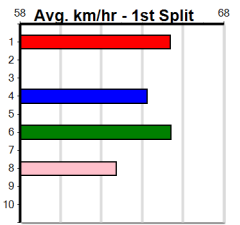

10 * NO RESERVE *****

Trainer:
Owner(s):

Winning Boxes							
1	2	3	4	5	6	7	8
Prize							
Best							
Starts							
Trk/Dst							
APM							

Sale

JAMES YEATES PRINTING & DESIGN

440 Metres

Maiden

2