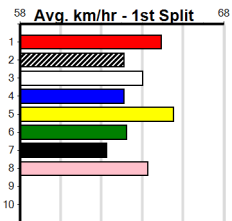

Sale

ROTTI SECURITY HT1

440 Metres

Mixed 6/7 Heat

4

7:04PM

(VIC time)

ROSTERED OFF (5) has been impressive in his only two starts here and looks suited to a race of this nature. SHALL SHE CHARM (3) resumes from injury following two smart runs and she is armed with a good turn of speed. TROUT (8) is perfectly drawn.