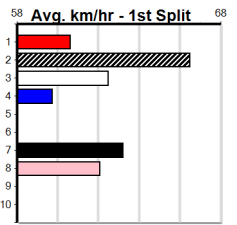

Track Record:

Distance	Time	Greyhound	Date Set
440m	24.295	ASTON BOLERO	24-Jul-16
520m	28.970	SHOOTING STAR	30-Mar-08
650m	36.665	BURN ONE DOWN	16-Jul-17

Sale

G&T SHARP PLASTERING

440 Metres

Maiden

1

5:52PM