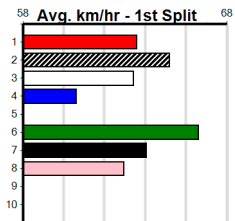

1st \$1650
2nd \$475
3rd \$235

Watchdog Tips:

1

8

6

2

Bet:

Trifecta 1,8/1,2,6,8/1,2,3,6,8 (\$10 - 55.56%)