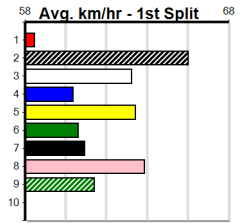

Race 9: PETE CABANG [5](8) HONEY BOO BOO \$10.00. Includes race details, odds, and winning boxes.

Race 10: NO RESERVE. Includes race details and winning boxes.

REVOLUTION PRINT

390 Metres

Grade 5 T3

YOUNG JEBRYNAH (8) recorded her smart 22.28 PB here from this draw and she has the speed to lead from go to whoa. CRUISING BY (1) is far better than her past few runs and she will be strong in the run home. KURTLEE BALE (5) can run a cheeky race