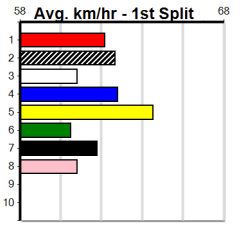

Ballarat

BOTTLE-O (0-2 WINS)

545 Metres

Tier 3 - Restricted Win

4

3:57PM

(VIC time)

1st \$825
 2nd \$235
 3rd \$120