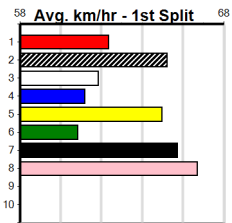

Ballarat

8

5:17PM

(VIC time)

1st $825
2nd $235
3rd $120

GALAXY QUEEN (7) was smartly placed here in September and she likes to scout wide in her races. ONYA NELLY (5) caught the eye here last time and she will be suited to this distance range. OUR GIRL BAILEE (2) can lead them a merry dance.

Watchdog Tips: 7 5 2 3 Bet: Win 7

A1 SIGNAGE

545 Metres

Grade 5 T3

Main table containing race details for 10 races, including horse names, trainers, owners, and winning boxes.