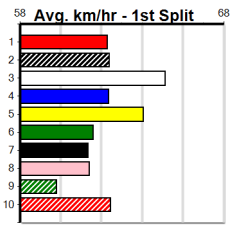

BACKMANS PET FOODS

390 Metres

Tier 3 - Grade 7

3

3:39PM

(VIC time)

1st $825
2nd $235
3rd $120

FACINATE CANDY (3) will find this easier than her recent racing and she has the pace to lead from go to whoa. MISS IMMY (7) has been placed in six of her past eight and she can settle in the top three. MISS TRIXY (6) is an improving type

Watchdog Tips: **3** **7** **6** **8** **Bet:** Trifecta 3,7/3,6,7,8/1,2,3,6,7,8 ($10 - 41.67%)