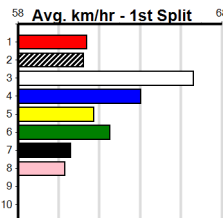

Watchdog Tips: 3 4 5 6 Bet: Trifecta 3,4/3,4,5,6/3,4,5,6,7,8 (\$10 - 41.67%)

Table for race 1: WHY NOT PATRICK [5]. Includes race details (May-17 BARCIA BALE), trainer (Wayne Gray), and a list of horses with their stats and odds. A winning boxes table on the right shows a prize of \$10,675.00 for a 1-2-3 finish.