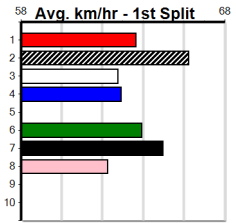

TAB - LIVE SKY RACING VISION

7

450 Metres Grade 5 T3

4:57PM

(VIC time)

COMRADE (2) has been placed in three of his past four and with a clear run early he may prove too classy late. QUICK INCOME (4) owns a slick 25.43 PB here and he will pour the pressure on early. LEKRA LOOPY (8) is suitably drawn out wide

1st $825
2nd $235
3rd $120

Watchdog Tips: **2** **4** **8** **1** **Bet:** **Trifecta 2,4/1,2,4,8/1,2,4,6,7,8 ($10 - 41.67%)**