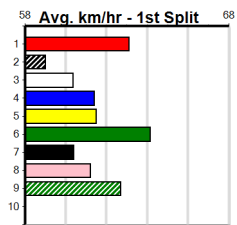

STEVE TUDOR ELECTRICAL (1-2 WINS)

450 Metres

Tier 3 - Restricted Win

5

4:12PM

(VIC time)

1st $825
2nd $235
3rd $120

CORNISH PIXIE (4) owns a handy 25.84 PB here and she should be able to atone for her luckless runs of late. CAWBOURNE CHEEKY (6) is a more than capable type and she just needs a clear crack mid race. LAINEY ZAPPER (7) won't be too far away

Watchdog Tips: **4 6 7 1** **Bet:** **Win 4**

Form	Box	Weight	Dist	Track	Date	Time	BON	Margin	1st/2nd (Time)	PIR	Checked	Comment	W/R	Split 1	S/P	Grade	Winning Boxes							
1 JUST A FIDGET (SA)[6]																	<i>Prefer out wide but has some talent, keep safe</i>							
F	B	Jan-18		FERNANDO BALE			AS IT GOES										$10.00							
Trainer: Jason Formosa (Heathcote)																	<table border="1"> <tr><td>1</td><td>2</td><td>3</td><td>4</td><td>5</td><td>6</td><td>7</td><td>8</td></tr> <tr><td>1</td><td></td><td></td><td></td><td>1</td><td></td><td></td><td></td></tr> <tr><td>Prize</td><td colspan="7"></td><td>$4,910.00</td><td colspan="7"></td></tr> <tr><td>Best</td><td colspan="7"></td><td>NBT</td><td colspan="7"></td></tr> <tr><td>Starts</td><td colspan="7"></td><td>45-2-7-7</td><td colspan="7"></td></tr> <tr><td>Trk/Dst</td><td colspan="7"></td><td>5-0-0-1</td><td colspan="7"></td></tr> <tr><td>APM</td><td colspan="7"></td><td>$2912</td><td colspan="7"></td></tr> </table>							
Owner(s): Ceravolo Ceravolo (SYN), J Ceravolo, M Ceravolo, D Madalinski																	ENG SHP 2020-10-29							
2 RIVERDALE SHINE [7]																	<i>Struggles here, can miss the kick, tough ask</i>							
BK	B	Aug-17		DESTINI FIREBALL			RIVER DAWN										$21.00							
Trainer: Ian Green (Little River)																	<table border="1"> <tr><td>1</td><td>2</td><td>3</td><td>4</td><td>5</td><td>6</td><td>7</td><td>8</td></tr> <tr><td></td><td></td><td></td><td></td><td></td><td></td><td></td><td>1</td></tr> <tr><td>Prize</td><td colspan="7"></td><td>$2,285.00</td><td colspan="7"></td></tr> <tr><td>Best</td><td colspan="7"></td><td>NBT</td><td colspan="7"></td></tr> <tr><td>Starts</td><td colspan="7"></td><td>37-1-0-6</td><td colspan="7"></td></tr> <tr><td>Trk/Dst</td><td colspan="7"></td><td>13-0-0-3</td><td colspan="7"></td></tr> <tr><td>APM</td><td colspan="7"></td><td>$1114</td><td colspan="7"></td></tr> </table>							
Owner(s): RIVERDALE (SYN), M Abela, I Green, C Abela, H Abela-roach																								
3 SHIVERING STONE [7]																	<i>Tends to find too much trouble next time</i>							
BK	D	Feb-18		COLLISION			DIAMA BALE										$16.00							
Trainer: Elizabeth Lloyd (Anakie)																	<table border="1"> <tr><td>1</td><td>2</td><td>3</td><td>4</td><td>5</td><td>6</td><td>7</td><td>8</td></tr> <tr><td></td><td></td><td></td><td></td><td></td><td></td><td></td><td>1</td></tr> <tr><td>Prize</td><td colspan="7"></td><td>$1,655.00</td><td colspan="7"></td></tr> <tr><td>Best</td><td colspan="7"></td><td>NBT</td><td colspan="7"></td></tr> <tr><td>Starts</td><td colspan="7"></td><td>20-1-0-5</td><td colspan="7"></td></tr> <tr><td>Trk/Dst</td><td colspan="7"></td><td>1-0-0-0</td><td colspan="7"></td></tr> <tr><td>APM</td><td colspan="7"></td><td>$712</td><td colspan="7"></td></tr> </table>							
Owner(s): M Lloyd																								
4 CORNISH PIXIE [6]																	<i>*** SCRATCHED ***</i>							
BK	B	Oct-18		WALK HARD			ARABELLA FIGG										$2.80							
Trainer: Ian Cockerell (Buckley)																	<table border="1"> <tr><td>1</td><td>2</td><td>3</td><td>4</td><td>5</td><td>6</td><td>7</td><td>8</td></tr> <tr><td></td><td></td><td></td><td>1</td><td></td><td></td><td></td><td>1</td></tr> <tr><td>Prize</td><td colspan="7"></td><td>$4,475.00</td><td colspan="7"></td></tr> <tr><td>Best</td><td colspan="7"></td><td>25.84</td><td colspan="7"></td></tr> <tr><td>Starts</td><td colspan="7"></td><td>20-2-7-0</td><td colspan="7"></td></tr> <tr><td>Trk/Dst</td><td colspan="7"></td><td>5-1-1-0</td><td colspan="7"></td></tr> <tr><td>APM</td><td colspan="7"></td><td>$2277</td><td colspan="7"></td></tr> </table>							
Owner(s): BAG OF LOLLYS (SYN), L Cockerell, I Cockerell, M Cockerell, T Cockerell																								
5 WACKY WEDNESDAY [7]																	<i>No luck since his win here, can atone, place</i>							
F	D	Oct-18		MOREIRA			MRS. THURSDAY										$8.00							
Trainer: Brendan Bunworth (Penhurst)																	<table border="1"> <tr><td>1</td><td>2</td><td>3</td><td>4</td><td>5</td><td>6</td><td>7</td><td>8</td></tr> <tr><td>1</td><td></td><td></td><td></td><td></td><td></td><td></td><td></td></tr> <tr><td>Prize</td><td colspan="7"></td><td>$1,065.00</td><td colspan="7"></td></tr> <tr><td>Best</td><td colspan="7"></td><td>26.13</td><td colspan="7"></td></tr> <tr><td>Starts</td><td colspan="7"></td><td>8-1-0-0</td><td colspan="7"></td></tr> <tr><td>Trk/Dst</td><td colspan="7"></td><td>1-1-0-0</td><td colspan="7"></td></tr> <tr><td>APM</td><td colspan="7"></td><td>$868</td><td colspan="7"></td></tr> </table>							
Owner(s): K Bunworth