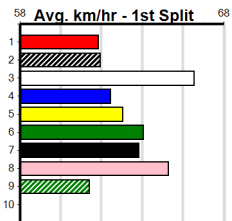

3BA/POWER FM

390 Metres

Grade 5 T3

CRUISING RUBY (3) can run the hands off the clock and she will find this a lot easier than her most recent racing. MR. LONELY (6) owns a slick 22.11 PB here and he just needs a little room soon after box rise. SHORT TYSON (7) can spear the lids

1st $825
2nd $235
3rd $120

Watchdog Tips: 3 6 7 1

Bet:

Win 3

Race 1: FLASH ANGEL (NSW)[5] MISSILE FLASH $4.20. Includes race details, odds, and winning boxes.

Race 2: CRAZY OLD FOOL [5] MARCUS GLORY $12.00. Includes race details, odds, and winning boxes.

Race 3: CRUISING RUBY [5] ELLA'S CRUISING $2.90. Includes race details, odds, and winning boxes.

Race 4: ZEN MISTRESS (NSW)[5] LEMON TREE GIRL $21.00. Includes race details, odds, and winning boxes.

Race 5: FERNANDO'S FLARE [5] RITZA FLARE $6.00. Includes race details, odds, and winning boxes.

Race 6: MR. LONELY [5] PUNK STAR LASS $4.80. Includes race details, odds, and winning boxes.

Race 7: SHORT TYSON [5] WEE JAS $8.00. Includes race details, odds, and winning boxes.

Race 8: SOUTHERN EDGE [5] POWER OF BLUE $12.00. Includes race details, odds, and winning boxes.

Race 9: PETE CABANG [5](8) HONEY BOO BOO $10.00. Includes race details, odds, and winning boxes.

Race 10: NO RESERVE. Includes race details and winning boxes.