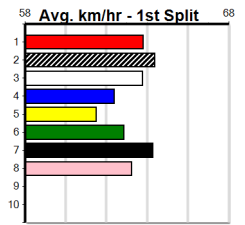

311 Metres

Tier 3 - Maiden

1
12:12PM

(VIC time)

CARANO (2) showed early speed here on debut when just out of the placings and from an inside draw she looks well suited here. ZING ON (8) has been racing in stronger maidens and is expected to pour the pressure on in the middle stages.

1st $825
2nd $235
3rd $120

Watchdog Tips: **2** **8** **4** **6** **Bet:** **Win 2**

Form	Box	Weight	Dist	Track	Date	Time	BON	Margin	1st/2nd (Time)	PIR	Checked	Comment	W/R	Split 1	S/P	Grade
1 IT'S HAPPENING [M] <i>Resuming from a lengthy spell, prefer to watch.</i>																
BK	D			Nov-17	COSMIC RUMBLE		ZALL GOOD								$6.50	
Trainer: Ian Brown (Loch)																
5th	(6)	31.6	311	CRN	R2	05-Aug-19	18.71	17.89	4.00	LYEAH BABY (18.44)	S/15	.	.	W	10.04	$5.00 MAPM
6th	(7)	31.2	311	CRN	R1	22-Jan-20	18.95	17.72	15.00	LWHY NOT ROSE (17.97)	S/46	C4	SW	.	10.38	$6.10 M
8th	(8)	31.5	311	CRN	R9	29-Jan-20	19.24	17.62	19.00	LAEROPLANE MISS (17.95)	M/47	C3	.	.	10.05	$3.90 M
ST	(-)	30.8	311	CRN		19-Oct-20	18.66		4.75	LTRIAL Cleared	M/34	.	4of6	.	9.87	$. ST
Owner(s): M Brown																
Winning Boxes: 1 2 3 4 5 6 7 8																
Prize Best Starts Trk/Dst APM $315.00 NBT 3-0-0-0 3-0-0-0 $63																
2 CARANO [M] <i>Showed early speed in handy debut run, go close.</i>																
BK	B			Oct-18	WALK HARD		CANINO								$5.50	
Trainer: Elaine Johannsen (Devon Meadows)																
4th	(7)	28.5	311	CRN	R2	23-Sep-20	18.31	17.64	3.50	LIVVY'S PRINCESS (18.07)	M/23	C1	.	.	9.89	$11.50 MH
8th	(3)	28.6	400	WGL	R1	29-Sep-20	23.73	22.71	8.50	LLARA'S LOVE (23.16)	S/67	.	.	.	8.79	$6.60 M
Owner(s): E Johannsen																
Winning Boxes: 1 2 3 4 5 6 7 8																
Prize Best Starts Trk/Dst APM $0.00 NBT 2-0-0-0 1-0-0-0 $0																
3 GET AROUND HER [M] <i>Soundly beaten in all four starts, needs more time</i>																
BK	B			Jun-18	KIOWA MON MANNY		SIENNA BALE								$12.00	
Trainer: Julie Belsham (Longwarry)																
6th	(3)	27.2	311	CRN	R3	30-Sep-20	18.87	17.67	11.00	TRICKY MAN (18.16)	Q/34	C4	.	.	10.14	$11.90 M
8th	(3)	27.9	400	WGL	R2	05-Oct-20	24.04	22.52	16.00	LWHISTLE DIXIE (22.93)	M/34	C1	.	.	8.54	$44.00 M
4th	(4)	27.5	311	CRN	R1	12-Oct-20	18.56	17.99	7.00	BLUE TICK ERIN (18.09)	M/32	C2	SW	.	9.95	$7.00 T3-M
5th	(8)	27.4	311	CRN	R9	19-Oct-20	19.42	18.00	10.00	LMT. VIEW SASSY (18.74)	M/66	C9	.	.	10.53	$3.80 T3-M
Owner(s): K Zienkiewicz																
Winning Boxes: 1 2 3 4 5 6 7 8																
Prize Best Starts Trk/Dst APM $0.00 NBT 4-0-0-0 3-0-0-0 $0																
4 DOUBLE BREEZE [M] <i>No luck at only 2 starts, still learning, improver</i>																
BE	D			Jan-19	OVER LIMIT		ABSOLUTE BREEZE								$4.00	
Trainer: Ned McDonald (Cranbourne South)																
7th	(7)	29.2	311	CRN	R1	04-Oct-20	19.39	17.46	20.00	LBEAUTIFUL FREAK (18.03)	M/55	C11	V0	.	10.40	$4.10 M
7th	(8)	29.7	400	WGL	R1	20-Oct-20	23.50	22.65	9.00	LZIPPING VALERIE (22.88)	M/67	C4	.	.	8.65	$11.00 M
Owner(s): B Bennett																
Winning Boxes: 1 2 3 4 5 6 7 8																
Prize Best Starts Trk/Dst APM $0.00 NBT 2-0-0-0 1-0-0-0 $0																
5 SCREAM SUPREME [M] <i>Risky early, poorly drawn, needs some luck.</i>																
BK	D			Nov-18	BARCIA BALE		KHALEESI GIRL								$34.00	
Trainer: Christine Cortese (Hampton Park)																
5th	(2)	26.8	311	CRN	R3	30-Sep-20	18.84	17.67	10.00	TRICKY MAN (18.16)	M/56	.	.	.	10.28	$42.90 M
6th	(6)	26.9	300	HVL	R1	04-Oct-20	17.48	16.57	11.00	LLEEKY LEE (16.72)	M/4	C5	.	.	4.01	$32.30 M
7th	(6)	27.4	300	HVL	R1	09-Oct-20	17.88	16.78	11.00	LPRINCESS LACE (17.17)	M/6	.	.	.	4.09	$27.00 T3-M
8th	(7)	27.9	300	HVL	R2	16-Oct-20	17.65	16.81	10.00	LLEE WILL (16.99)	M/8	C4	.	.	4.16	$53.00 T3-M
Owner(s): T Cortese																
Winning Boxes: 1 2 3 4 5 6 7 8																
Prize Best Starts Trk/Dst APM $0.00 NBT 10-0-0-0 4-0-0-0 $0																
6 MARIO BALE (NSW)[M] <i>Slowly on the improve, could sneak into a place.</i>																
LTBD	D			Dec-18	KINDA CRUEL RED		DYNA WILLOW								$15.00	
Trainer: Tammy Kennedy - harris (Somerville)																
6th	(2)	28.8	400	GEL	R2	07-Aug-20	24.31	22.80	20.00	LSON OF INDY (22.95)	M/66	C4	.	.	8.97	$16.50 M
7th	(7)	29.0	311	CRN	R1	14-Aug-20	18.69	17.79	9.00	LLELITE ROSSI (18.10)	M/76	C1	.	.	10.26	$16.10 M