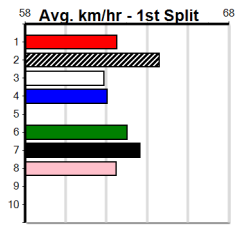

RAM LOCKSMITH (1-2 WINS)

520 Metres

Tier 3 - Restricted Win

6

1:42PM

(VIC time)

HOOK ALONG PIPPA (2) does her best racing around this circuit and she looks the likely leader and should prove hard to catch. BRAESIDE (1) can motor in the middle stages and is drawn to be in the finish. WHERE THE RUM (4) has won here in handy time.

1st $825
2nd $235
3rd $120

Watchdog Tips: 2 1 4 6 **Bet:** Win 2