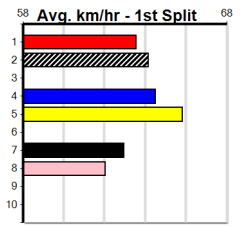

12

3:27PM

(VIC time)

MAXIMUM TRINA (5) can come out running at times and she has won here previously in a sizzling 17.75. GLASCOE SALLY (4) is a strong type and she can find the rail in the early stages of the race. TOYMAN TIM (1) just needs an ounce of luck early on

1st $825
2nd $235
3rd $120

Watchdog Tips: **5** **4** **1** **2** **Bet:** **Exacta 4,5/1,4,5 ($10 for 250%)**

Form	Box	Weight	Dist	Track	Date	Time	BON	Margin	1st/2nd (Time)	PIR	Checked	Comment	W/R	Split 1	S/P	Grade	
1 TOYMAN TIM [5] <i>Wide runner but has the engine, can threaten</i>																	
BK	D				Nov-17												
Trainer: Alfred Spiteri (St Albans) ROLL 'EM MAGGIE $4.60																	
3rd	(5)	31.0	350	HVL	R7	29-Jun-20	20.01	19.31	4.50	LZIPPING SHEILA (19.70)	M/6	C1	.	.	6.82	$12.00	5
7th	(3)	30.8	400	GEL	R9	03-Jul-20	24.21	22.73	18.00	L PUMPERNICKEL (23.01)	M/77	C4	V28	W	9.11	$17.40	5
4th	(1)	32.4	311	CRN	R11	05-Oct-20	18.67	18.01	6.00	L VIOLATION (18.29)	M/44	C9	SW	.	10.27	$3.50	T3-5
7th	(3)	32.2	350	HVL	R6	09-Oct-20	20.37	19.62	9.00	L YELLOW AND BLACK (19.75)	M/7	C5	.	.	6.95	$11.20	T3-RW
Owner(s): A Spiteri																	
2 MY LIL' ANGEL (NSW)[5] <i>Reliable early, solid effort last week, respect</i>																	
BK	B				Jun-15												
Trainer: Michael Niele (Berringa) ANGEL'S HAPPY $4.80																	
1st	(1)	26.1	390	BAL	R11	30-Mar-20	22.50	21.97	4.50	L RINGCRAFT (22.81)	M/11	C1	.	.	8.53	$1.30	T3-5
8th	(4)	26.6	390	WBL	R10	25-Jun-20	22.82	22.05	8.50	L NEO BALE (22.26)	M/87	C4	.	.	8.99	$40.80	X45
5th	(2)	26.8	400	GEL	R11	14-Jul-20	23.40	22.72	3.25	L RIVERDALE TUOHY (23.18)	Q/11	C1	SW	.	8.42	$6.30	5
2nd	(5)	26.4	311	CRN	R7	19-Oct-20	18.64	18.00	5.00	L SHIFTER MAGIC (18.30)	M/43	C5	.	.	10.19	$2.70	T3-5
Owner(s): L Thacker																	
3 *** VACANT BOX ***																	
Trainer: Owner(s):																	
4 GLASCOE SALLY [5] <i>Strong type, can find the rail early, danger</i>																	
BE	B				Oct-16												
Trainer: Michael Niele (Berringa) RED SALLY $3.20																	
6th	(4)	25.8	311	CRN	R11	31-Aug-20	18.35	17.74	9.00	L BABY PECHEY (17.74)	M/56	C1	SW	.	10.00	$16.50	T3-5
5th	(2)	25.8	311	CRN	R12	12-Sep-20	18.50	17.76	3.75	L BLACK MINTIE (18.24)	M/55	C4	.	.	10.12	$22.90	5
2nd	(3)	25.4	385	SHP	R10	17-Sep-20	22.31	22.00	1.75	L TAT JAMES (22.19)	M/22	C1	.	.	8.28	$5.70	T3-5
8th	(6)	25.6	390	WBL	R11	28-Sep-20	23.47	22.30	17.00	L KARA THE ESCAPEE (22.30)	M/78	C7	.	.	8.98	$9.60	5
Owner(s): S Edgar																	
5 MAXIMUM TRINA [5] <i>Quick PB here, can come out running, yes</i>																	
RF	B				Mar-17												
Trainer: Peter Borradale (Rosedale) FIVE PERCENT $3.40																	
8th	(6)	29.3	460	WGL	R8	15-Jun-20	26.97	26.13	12.00	L LALLY OOP KEATS (26.13)	M/888	C4	.	.	6.92	$10.60	5
6th	(3)	30.8	311	CRN	R12	06-Sep-20	18.86	17.72	17.00	L FLOPPY JOE (17.72)	M/56	C8	.	.	10.17	$5.30	5NP
2nd	(8)	30.3	400	WGL	R12	10-Sep-20	23.22	22.66	3.25	L TUI (23.00)	M/22	C1	.	.	8.64	$3.60	T3-5
1st	(2)	30.2	300	HVL	R4	23-Oct-20	17.14	16.86	0.75	L SPRINGVALE MISTY (17.19)	M/2	.	.	.	3.99	$5.10	T3-5
Owner(s): M Edgley																	
6 *** VACANT BOX ***																	
Trainer: Owner(s):																	
7 FRAN KEEPING (NSW)[5] <i>Resuming, may need the run, next time</i>																	
BK	B				Sep-16												
Trainer: Gordon Edwards (Cranbourne West) BEDAZZLED BEAD $10.00																	
3rd	(4)	31.8	350	HVL	R6	31-Jul-20	20.00	19.41	3.00	L ATOMIC ICON (19.80)	M/3	C4	SW	.	6.74	$4.10	T3-5
6th	(2)	31.6	311	CRN	R9	07-Aug-20	18.76	17.75	15.00	L TICKLE MY FANCY (17.75)	S/66	C7	.	.	10.54	$36.90	X45
8th	(5)	31.5	311	CRN	R4	12-Aug-20	19.10	17.56	15.00	L CRIMSON KNIGHT (18.06)	S/78	C7	V28	.	10.67	$23.10	5
8th	(1)	31.6	311	CRN	R7	12-Sep-20	19.01	17.76	11.00	L ROSTA POWER (18.29)	M/88	C8	.	.	10.35	$17.90	5
Owner(s): G Edwards																	
8 ARCHITECTURE [5] <i>Yet to win here in 30 attempts, prefer others</i>																	
F	D				Apr-16												
Trainer: Ronald Cameron (Cranbourne) DESTINI WARRIOR $26.00																	
6th	(8)	33.4	400	GEL	R8	29-Sep-20	23.11	22.81	2.50	L BARBADOS DREAM (22.94)	M/56	.	.	.	8.69	$66.50	T3-5
5th	(4)	33.7	400	WGL	R7	09-Oct-20	23.78	22.83	11.00	L WHY NOT POCKETS (23.03)	M/44	C4	.	.	8.80	$41.10	T3-5