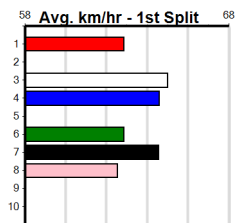

RAPIDVITE ANIMAL PRODUCTS

311 Metres

Tier 3 - Grade 7

3

12:50PM

(VIC time)

DOMINUS (7) was placed in fast time here last month and on the strength of that effort and from a suitable wide draw he is the one to beat. KIBITZER (4) only needs to run up to her 18.02 win here to feature. BELLA BONNIE (3) can show early speed.

1st $825
2nd $235
3rd $120

Watchdog Tips: **7** **4** **3** **2** **Bet:** **Win 7**