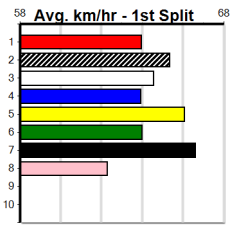

GREYHOUND CLUBS VICTORIA

8

520 Metres
Grade 5 T3

2:19PM

(VIC time)

DOUBLE SUPREME (7) will find this a lot easier than her most recent racing and she has the speed to lead or come from off the speed. WHY NOT LILAH (5) has a good record here and she owns a handy 30.68 PB here. DUNDEE PRINCE (6) can run a cheeky race

1st $825
2nd $235
3rd $120

Watchdog Tips: **7** **5** **6** **1** **Bet:** **Win 7**