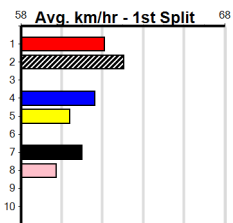

Bendigo

HIP POCKET BENDIGO

425 Metres

Tier 3 - Maiden

2

7:05PM

(VIC time)

ASTON TRIBUTE (7) turned in a strong performance here last time and she will continue to improve with more racing. TAIPAN JILL (5) has had a few chances but she has shown enough talent in her career. BARELLAN RAE (4) can run a cheeky race