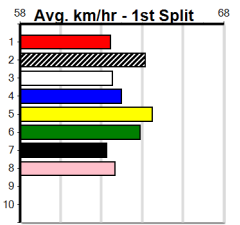

SPORTS VOTE COUNT

425 Metres

Tier 3 - Grade 7

9

9:31PM

(VIC time)

ASTON HOLDINGS (5) has had little luck since his brilliant 22.73 Geelong win and he won't find an easier race to win. PRONATOR (8) showed good mid race zip in her Ballarat win and she is suitably drawn out wide. KID JAMES (7) has solid claims