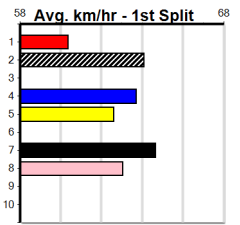

Bendigo

BENDIGO ADVERTISER (1-4 WINS)

4

500 Metres

Tier 3 - Restricted Win

7:39PM

(VIC time)

ASTON SOFIA (2) has been placed in five of eight here and she won't find an easier race to win.
TEAKS STREAK (4) has raced well here to date and he will be on the speed throughout.
AEROLITHOLOGY (7) is racing with confidence at present

1st $825
2nd $235
3rd $120

Watchdog Tips: **2** **4** **7** **1** **Bet:** **Exacta 2,4/1,2,4,7 ($10 for 166.67%)**