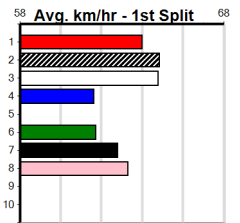

Bendigo

EASCOM ELECTRICAL BENDIGO

8

500 Metres

Grade 5 T3

9:07PM

(VIC time)

MR. MUFASA (8) is far better than his form indicates and he should be able to light them up mid race. KENITA (3) can pounce on the early lead and she can atone for her luckless runs of late. GIGI'S FIRE (1) will be strong in the run to the line

1st $825
2nd $235
3rd $120

Watchdog Tips: **8** **3** **1** **7** **Bet:** **Trifecta 3,8/1,3,7,8/1,2,3,4,7,8 ($10 - 41.67%)**