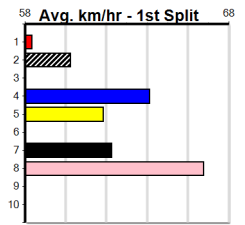

Bendigo

MANNINGS GREYHOUND COMPLEX

425 Metres

Tier 3 - Maiden

3

7:22PM

(VIC time)

ESPECIAL ECHO (7) has been solidly placed in her past three and she has the speed to cross and lead. UNCATCHABLE GIRL (8) has been impressive to date and she will get a nice cart across early. ORYA BALE (4) showed improvement last time

1st $825
2nd $235
3rd $120

Watchdog Tips: **7** **8** **4** **2** **Bet:** **Trifecta 7,8/2,4,7,8/2,4,7,8 ($10 - 83.33%)**