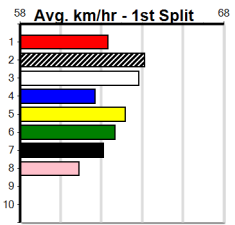

Bendigo

SUPAYOU LIVE VIDEO STREAMING

425 Metres
Grade 5 T3

6

8:23PM

(VIC time)

MCIVOR STRETCH (7) turned in an eye catching performance here last time and with a clear run early he can go one better. BARELLEN KNIGHT (2) owns a smart 24.13 PB here and he will be on the pace throughout. DUNDA'S HOUDINI (5) has solid claims

1st $825
2nd $235
3rd $120

Watchdog Tips: **7** **2** **5** **8** **Bet:** **Win 7**