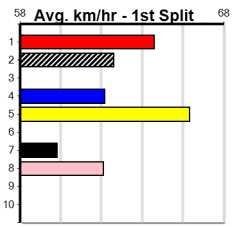

Bendigo

EVERY RACE LIVE ON THE WATCHDOG A

1

6:45PM

(VIC time)

1st $825
2nd $235
3rd $120

425 Metres
Tier 3 - Maiden

ASTON MASTER (5) has been placed in four of six to date and he has the pace to make every post a winner. SIDE HUSTLE (1) has been consistent to date and she is expected to fire fresh. DEVIKA BALE (2) is better than her form reads

Watchdog Tips: 5 1 2 8 Bet: Exacta 5/1,2 ($10 for 500%)

Form	Box	Weight	Dist	Track	Date	Time	BON	Margin	1st/2nd (Time)	PIR	Checked	Comment	W/R	Split	S/P	Grade	Winning Boxes								
1				SIDE HUSTLE [M]								<i>Resuming, consistent to date, danger if fit</i>						$3.40							
BK	B	May-17		BARCIA BALE								MISS MONTEYA						<table border="1"> <tr><th>1</th><th>2</th><th>3</th><th>4</th><th>5</th><th>6</th><th>7</th><th>8</th></tr> <tr><td></td><td></td><td></td><td></td><td></td><td></td><td></td><td></td></tr> <tr><td>Prize Best</td><td></td><td></td><td></td><td></td><td>$1,560.00</td><td></td><td></td></tr> <tr><td>Starts</td><td></td><td></td><td></td><td></td><td>NBT</td><td></td><td></td></tr> <tr><td>Trk/Dst</td><td></td><td></td><td></td><td></td><td>8-0-3-3</td><td></td><td></td></tr> <tr><td>APM</td><td></td><td></td><td></td><td></td><td>1-0-0-0</td><td></td><td></td></tr> <tr><td></td><td></td><td></td><td></td><td></td><td>$101</td><td></td><td></td></tr> </table>							
Trainer: Thomas Boehmke (Lillicur) 3rd (7) 25.4 410 HOR R1 27-Aug-19 24.08 23.43 0.75LMAGNET FORCE (24.03) M/22 C4 V0 . 10.56 $6.30 MH ST (-) 27.2 390 BAL 17-Feb-20 23.07 9.00LTrial Cleared M/42 . 3of4 . 8.34 $. ST 3rd (1) 26.3 390 BAL R1 06-Jul-20 22.85 22.62 1.75LBALT (22.73) Q/33 C4 V0 . 8.66 $3.20 T3-M ST (-) 27.2 390 BAL 19-Oct-20 22.93 8.00LTrial Cleared M/34 . 4of8 . 8.46 $. ST Owner(s): T Boehmke																									

2				DEVIKA BALE (NSW)[M]								<i>No luck to date, can make amends, threat</i>						$10.00							
BK	B	Jan-18		TURANZA BALE								TAMBAY BALE						<table border="1"> <tr><th>1</th><th>2</th><th>3</th><th>4</th><th>5</th><th>6</th><th>7</th><th>8</th></tr> <tr><td></td><td></td><td></td><td></td><td></td><td></td><td></td><td></td></tr> <tr><td>Prize Best</td><td></td><td></td><td></td><td></td><td>$190.00</td><td></td><td></td></tr> <tr><td>Starts</td><td></td><td></td><td></td><td></td><td>FSH</td><td></td><td></td></tr> <tr><td>Trk/Dst</td><td></td><td></td><td></td><td></td><td>8-0-0-1</td><td></td><td></td></tr> <tr><td>APM</td><td></td><td></td><td></td><td></td><td>0-0-0-0</td><td></td><td></td></tr> <tr><td></td><td></td><td></td><td></td><td></td><td>$152</td><td></td><td></td></tr> </table>							
Trainer: Tammy Kennedy - Harris (Somerville) 5th (1) 27.7 460 GEL R3 06-Oct-20 26.93 26.05 13.00LIM A LAWYER (26.05) M/234 . . . 6.70 $13.60 T3-RW 5th (5) 28.3 400 WGL R1 09-Oct-20 23.65 22.83 6.50LNITRO LEGACY (23.20) M/44 C5 . . . 8.56 $11.90 T3-M 5th (4) 28.6 440 SLE R2 13-Oct-20 26.06 24.94 7.50LBETTY SPOLLY (25.57) M/354 C4 . . . 5.55 $20.90 M 7th (5) 29.1 450 SHP R4 17-Oct-20 26.44 25.56 11.00LNO REGRETS (25.68) M/667 C4 . . . 6.88 $19.30 M Owner(s): L Harris																									

3	*** VACANT BOX ***																	Winning Boxes							
Trainer: Owner(s):																									

4				CHAIN BREAKER [M]								<i>Every chance last time out, needs a mix up to win</i>						$12.00							
BK	B	Nov-18		BARCIA BALE								KHALEESI GIRL						<table border="1"> <tr><th>1</th><th>2</th><th>3</th><th>4</th><th>5</th><th>6</th><th>7</th><th>8</th></tr> <tr><td></td><td></td><td></td><td></td><td></td><td></td><td></td><td></td></tr> <tr><td>Prize Best</td><td></td><td></td><td></td><td></td><td>$120.00</td><td></td><td></td></tr> <tr><td>Starts</td><td></td><td></td><td></td><td></td><td>NBT</td><td></td><td></td></tr> <tr><td>Trk/Dst</td><td></td><td></td><td></td><td></td><td>5-0-0-1</td><td></td><td></td></tr> <tr><td>APM</td><td></td><td></td><td></td><td></td><td>2-0-0-0</td><td></td><td></td></tr> <tr><td></td><td></td><td></td><td></td><td></td><td>$120</td><td></td><td></td></tr> </table>							
Trainer: Laura Barnes (Derrinal) 6th (8) 26.0 425 BEN R1 02-Oct-20 24.94 23.67 10.00LFLEXING (24.26) M/366 C4 . . . 6.75 $22.80 M 5th (4) 26.6 385 SHP R2 08-Oct-20 22.93 22.17 11.00LKAREN'S DELIGHT (22.17) M/45 C4 . . . 8.69 $11.70 T3-M 4th (7) 26.3 425 BEN R1 15-Oct-20 25.00 24.10 7.00LPOLITE REPLY (24.52) M/333 C2 . . . 6.79 $19.90 T3-M 3rd (3) 26.5 385 SHP R2 22-Oct-20 22.70 21.96 4.75LHEADS OR TAILS (22.37) M/23 C1 . . . 8.46 $16.60 T3-M Owner(s): L Barnes																									

5				ASTON MASTER (SA)[M]								<i>Impressive to date, can pounce on the lead, yes</i>						$1.80							
BK	D	Nov-18		ASTON DEE BEE								SHE'S A LOOPER						<table border="1"> <tr><th>1</th><th>2</th><th>3</th><th>4</th><th>5</th><th>6</th><th>7</th><th>8</th></tr> <tr><td></td><td></td><td></td><td></td><td></td><td></td><td></td><td></td></tr> <tr><td>Prize Best</td><td></td><td></td><td></td><td></td><td>$980.00</td><td></td><td></td></tr> <tr><td>Starts</td><td></td><td></td><td></td><td></td><td>FSH</td><td></td><td></td></tr> <tr><td>Trk/Dst</td><td></td><td></td><td></td><td></td><td>6-0-1-3</td><td></td><td></td></tr> <tr><td>APM</td><td></td><td></td><td></td><td></td><td>0-0-0-0</td><td></td><td></td></tr> <tr><td></td><td></td><td></td><td></td><td></td><td>$942</td><td></td><td></td></tr> </table>							
Trainer: Daniel Gibbons (Avalon) 2nd (6) 31.9 390 WBL R1 01-Oct-20 22.29 21.91 0.05LREIKO BEAR (22.29) M/11 . V0 . 8.69 $7.20 M 3rd (6) 31.7 390 WBL R3 08-Oct-20 22.57 22.06 5.50LJACKPOT (22.21) M/33 C1 V0 . 8.79 $5.40 MH 5th (3) 31.5 390 WBL R3 15-Oct-20 22.71 22.24 5.50LULRICKEN BALE (22.34) M/55 C1 . . . 8.79 $8.50 MF 6th (3) 31.5 450 BAL R3 21-Oct-20 25.94 25.17 9.50LMR. AMERICA (25.28) M/455 C4 . . . 6.65 $15.10 M Owner(s): R Borda