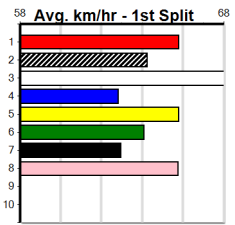

NORTHERN DISTRICTS CUP HT3

450 Metres

S/E Heat

9

9:48PM

(VIC time)

SMART AS JACK (3) has been dominating up the straight of late and he is three of three this track and trip. SO SAY (1) is back in form and she will be in the firing line from the outset. BETT'S BLUES (5) is an exciting prospect

1st $1900
2nd $550
3rd $275

Watchdog Tips: 3 1 5 8 Bet: Trifecta 3/1,5,8/1,2,5,6,8 ($10 - 83.33%)

Main race results table containing 10 races (1-10). Each race entry includes race number, horse name, trainer, jockey, date, track, time, odds, margin, and split times. Includes 'Winning Boxes' and 'Trk/Dst' information for each race.