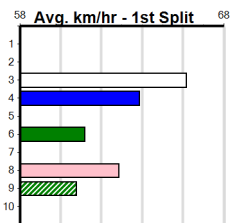

Shepparton

GRV VIC BRED SERIES HT1

450 Metres

Maiden Heat

1

7:05PM

(VIC time)

SECURITY MAN (1) is a member of a powerful kennel and he is a full brother to excitement machine Mccooly's Lad. ASTON FRAICHE (3) was far from disgraced on debut at Sale and she will be even better for the run. INVICTUS BENSON (2) has claims

1st $1405
2nd $400
3rd $200

Watchdog Tips: **1** **3** **2** **5** **Bet:** **Trifecta 1/2,3,5/2,3,4,5,7 ($10 - 83.33%)**

Winning Boxes

Form	Box	Weight	Dist	Track	Date	Time	BON	Margin	1st/2nd (Time)	PIR	Checked	Comment	W/R	Split 1	S/P	Grade	
1																	
SECURITY MAN [M]																	
<i>Brother to excitement machine Mccooly's Lad</i>																	
WBK	D				Feb-19		FERNANDO BALE										$1.90
TATTY FIELDS																	
Trainer: Jason Thompson (Pearcedale)																	
Owner(s): DARREN AND MICHAEL PULEIO (SYN), D Puleio, M Puleio																	
<table border="1"> <caption>Winning Boxes</caption> <thead> <tr><th>1</th><th>2</th><th>3</th><th>4</th><th>5</th><th>6</th><th>7</th><th>8</th></tr> </thead> <tbody> <tr><td></td><td></td><td></td><td></td><td></td><td></td><td></td><td></td></tr> <tr><td>Prize</td><td></td><td></td><td></td><td></td><td></td><td></td><td></td></tr> <tr><td>Best</td><td></td><td></td><td></td><td></td><td></td><td></td><td></td></tr> <tr><td>Starts</td><td></td><td></td><td></td><td></td><td></td><td></td><td></td></tr> <tr><td>Trk/Dst</td><td></td><td></td><td></td><td></td><td></td><td></td><td></td></tr> <tr><td>APM</td><td></td><td></td><td></td><td></td><td></td><td></td><td></td></tr> </tbody> </table>																	
2																	$8.00
INVICTUS BENSON [M]																	
<i>Dam has produced some handy types, threat</i>																	
F	D				Nov-18		ASTON DEE BEE										
INVICTUS GYPSY																	
Trainer: Jihad Talgi (Devon Meadows)																	
Owner(s): INVICTUS KENNELS (SYN), G Zogoulas, S Zogoulas																	
<table border="1"> <caption>Winning Boxes</caption> <thead> <tr><th>1</th><th>2</th><th>3</th><th>4</th><th>5</th><th>6</th><th>7</th><th>8</th></tr> </thead> <tbody> <tr><td></td><td></td><td></td><td></td><td></td><td></td><td></td><td></td></tr> <tr><td>Prize</td><td></td><td></td><td></td><td></td><td></td><td></td><td></td></tr> <tr><td>Best</td><td></td><td></td><td></td><td></td><td></td><td></td><td></td></tr> <tr><td>Starts</td><td></td><td></td><td></td><td></td><td></td><td></td><td></td></tr> <tr><td>Trk/Dst</td><td></td><td></td><td></td><td></td><td></td><td></td><td></td></tr> <tr><td>APM</td><td></td><td></td><td></td><td></td><td></td><td></td><td></td></tr> </tbody> </table>																	
3																	$6.00
ASTON FRAICHE [M]																	
<i>Impressive on debut, big danger if steps away</i>																	
BK	B				Apr-18		BARCIA BALE										
ASTON CHANEL																	
Trainer: Tanya Sincok (Catani)																	
Owner(s): R Borda																	
<table border="1"> <caption>Winning Boxes</caption> <thead> <tr><th>1</th><th>2</th><th>3</th><th>4</th><th>5</th><th>6</th><th>7</th><th>8</th></tr> </thead> <tbody> <tr><td></td><td></td><td></td><td></td><td></td><td></td><td></td><td></td></tr> <tr><td>Prize</td><td></td><td></td><td></td><td></td><td></td><td></td><td></td></tr> <tr><td>Best</td><td></td><td></td><td></td><td></td><td></td><td></td><td></td></tr> <tr><td>Starts</td><td></td><td></td><td></td><td></td><td></td><td></td><td></td></tr> <tr><td>Trk/Dst</td><td></td><td></td><td></td><td></td><td></td><td></td><td></td></tr> <tr><td>APM</td><td></td><td></td><td></td><td></td><td></td><td></td><td></td></tr> </tbody> </table>																	
4																	$10.00
LOW BLOW [M]																	
<i>Had some support on debut, must for exotics</i>																	
BK	D				Jan-19		ASTON DEE BEE										
BELLS ARE RINGIN																	
Trainer: Graeme Jose (Catani)																	
Owner(s): FOUR FROTHYS (SYN), G Pask, J Baxter, G Pask																	
<table border="1"> <caption>Winning Boxes</caption> <thead> <tr><th>1</th><th>2</th><th>3</th><th>4</th><th>5</th><th>6</th><th>7</th><th>8</th></tr> </thead> <tbody> <tr><td></td><td></td><td></td><td></td><td></td><td></td><td></td><td></td></tr> <tr><td>Prize</td><td></td><td></td><td></td><td></td><td></td><td></td><td></td></tr> <tr><td>Best</td><td></td><td></td><td></td><td></td><td></td><td></td><td></td></tr> <tr><td>Starts</td><td></td><td></td><td></td><td></td><td></td><td></td><td></td></tr> <tr><td>Trk/Dst</td><td></td><td></td><td></td><td></td><td></td><td></td><td></td></tr> <tr><td>APM</td><td></td><td></td><td></td><td></td><td></td><td></td><td></td></tr> </tbody> </table>																	
5																	$10.00
KENSINGTON MISS [M]																	
<i>Dam was a classy WA chaser, keep safe</i>																	

ENG BEN 2020-10-27