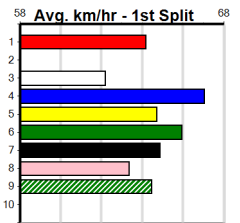

Watchdog Tips: 4 8 3 6 Bet: Trifecta 4,8/3,4,6,8/2,3,4,6,7,8 (\$10 - 41.67%)

Main table containing race details for 10 races, including horse names, trainers, odds, and winning boxes. Race 3 is marked as SCRATCHED.