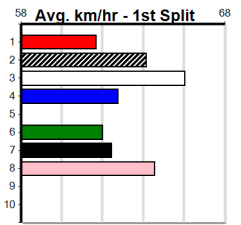

Ballarat

STEVE TUDOR ELECTRICAL

390 Metres

Grade 5 T3

9

6:11PM

(VIC time)

PYRENEES STEELE (7) is armed with a powerful finish and with an ounce of luck early, he should be there to strike late. VIN JOEL (8) has a good record here and he just needs to find the rail early on. DANCE DIVA DANCE (2) is showing promise.

1st $825
2nd $235
3rd $120

Watchdog Tips: **7** **8** **2** **4** **Bet:** **Trifecta 7,8/2,4,7,8/2,3,4,6,7,8 ($10 - 41.67%)**

Form	Box	Weight	Dist	Track	Date	Time	BON	Margin	1st/2nd (Time)	PIR	Checked	Comment	W/R	Split 1	S/P	Grade	Winning Boxes							
1 DUNDAS HOUDINI [5] <i>Capable but needs room early, next time</i>																	$12.00							
BK D Oct-17 MADE TO SIZE HAYLEY'S GEM																	<table border="1"> <tr><td>1</td><td>2</td><td>3</td><td>4</td><td>5</td><td>6</td><td>7</td><td>8</td></tr> <tr><td>1</td><td>1</td><td>1</td><td>1</td><td>2</td><td></td><td></td><td></td></tr> <tr><td>Prize</td><td colspan="7"></td><td>$7,740.00</td><td></td></tr> <tr><td>Best</td><td colspan="7"></td><td>22.90</td><td></td></tr> <tr><td>Starts</td><td colspan="7"></td><td>36-5-5-8</td><td></td></tr> <tr><td>Trk/Dst</td><td colspan="7"></td><td>6-1-2-1</td><td></td></tr> <tr><td>APM</td><td colspan="7"></td><td>$3209</td><td></td></tr> </table>							
Trainer: Evan Keene (Long Gully)																								
1st (1) 29.5 385 SHP R12 04-Feb-21 22.27 21.72 0.25LEMPIRE BAZ (22.28) Q/21 C1 SW . 8.33 $3.80 T3-5																								
7th (8) 29.7 425 BEN R10 12-Feb-21 24.82 23.85 10.00COLLEGE DEGREE (24.13) M/778 C1 . . 6.86 $51.60 RWH																								
3rd (1) 29.5 385 SHP R7 18-Feb-21 22.42 21.84 5.50LUMP'S NUGGET (22.06) M/43 C2 SW . 8.51 $7.20 T3-5																								
3rd (1) 29.2 390 BAL R9 22-Feb-21 22.64 22.16 7.00LDR. MICK (22.16) S/53 C8 . . 8.72 $20.00 T3-5																								
Owner(s): E Keene																								
2 DANCE DIVA DANCE [5] <i>Good record here, can spear the lids, big threat</i>																	$3.60							
BK B Aug-18 BARCIA BALE MAGIC DIVA																	<table border="1"> <tr><td>1</td><td>2</td><td>3</td><td>4</td><td>5</td><td>6</td><td>7</td><td>8</td></tr> <tr><td>1</td><td>1</td><td>2</td><td></td><td></td><td></td><td></td><td>1</td></tr> <tr><td>Prize</td><td colspan="7"></td><td>$5,680.00</td><td></td></tr> <tr><td>Best</td><td colspan="7"></td><td>22.40</td><td></td></tr> <tr><td>Starts</td><td colspan="7"></td><td>18-5-2-1</td><td></td></tr> <tr><td>Trk/Dst</td><td colspan="7"></td><td>6-2-2-1</td><td></td></tr> <tr><td>APM</td><td colspan="7"></td><td>$3617</td><td></td></tr> </table>							
Trainer: Michael Meyer (Bromley)																								
7th (6) 29.6 390 BAL R12 16-Jan-21 22.85 22.04 7.50LRINDAD SCORPION (22.33) M/87 C4 . . 8.91 $3.00 5																								
1st (2) 29.8 425 BEN R11 22-Jan-21 24.28 23.69 1.75LASTON CINNAMON (24.39) M/321 C1 SW . 6.68 $7.00 5NP																								
3rd (4) 29.1 390 BAL R12 06-Feb-21 22.57 22.24 3.75LSTEVE'S UGGBOOT (22.32) M/32 . . 8.54 $6.30 5																								
4th (5) 29.1 300 HVL R7 23-Feb-21 17.25 16.84 5.50ELECTRIC MICK (16.87) M/5 . . 3.99 $9.60 5																								
Owner(s): D Brown																								
3 ASTON HACKETT (SA)[5] <i>Consistent type, settles on the speed, place</i>																	$8.00							
BK D Nov-18 ASTON DEE BEE SHE'S A LOOPER																	<table border="1"> <tr><td>1</td><td>2</td><td>3</td><td>4</td><td>5</td><td>6</td><td>7</td><td>8</td></tr> <tr><td>1</td><td>1</td><td></td><td>1</td><td></td><td></td><td></td><td></td></tr> <tr><td>Prize</td><td colspan="7"></td><td>$5,880.00</td><td></td></tr> <tr><td>Best</td><td colspan="7"></td><td>FSH</td><td></td></tr> <tr><td>Starts</td><td colspan="7"></td><td>32-3-10-4</td><td></td></tr> <tr><td>Trk/Dst</td><td colspan="7"></td><td>0-0-0-0</td><td></td></tr> <tr><td>APM</td><td colspan="7"></td><td>$2909</td><td></td></tr> </table>							
Trainer: Nicole Lund (Longwarry)																								
4th (1) 32.4 410 HOR R5 09-Feb-21 23.89 22.77 11.00LBUTTERNUT (23.12) M/22 C2 . . 10.50 $7.20 5NP																								
2nd (8) 32.4 311 CRN R10 15-Feb-21 17.96 17.50 1.75LBIT OF PEPPER (17.85) M/22 . . 9.81 $4.20 T3-RW																								
2nd (2) 32.5 311 CRN R7 20-Feb-21 18.24 18.07 2.00LWHY NOT HUTCH (18.10) S/43 C1 . . 9.88 $6.10 5																								
3rd (2) 32.8 400 WGL R7 25-Feb-21 23.53 22.80 4.00LSHIFTY (23.26) M/43 C5 SW . 8.55 $2.20 T3-5																								
Owner(s): R Borda																								
4 LA LA NEBRASKA [5] <i>Struggling but owns a slick 22.17 PB here, respect</i>																	$7.50