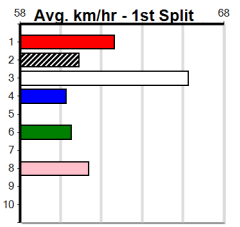

EUREKA CONCRETE

390 Metres

Tier 3 - Maiden

1

3:34PM

(VIC time)

1st $225
2nd $235
3rd $120

Watchdog Tips: **8**

2

3

6

Bet:

Box Quinella 2,3,6,8 ($10 for 166.67%)

LONESOME STAR (8) has turned in some solid performances to date and he won't get a better chance to score. GO FLO (2) showed improvement last time and she will continue to get better. I'M A SOLDIER (3) can run a cheeky race