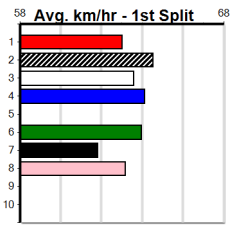

1st \$825
2nd \$235
3rd \$120

Watchdog Tips: 1 7 4 6 Bet: Win 1

Table header with columns: Form, Box, Weight, Dist, Track, Date, Time, BON, Margin, 1st/2nd (Time), PIR, Checked, Comment, W/R, Split 1, S/P, Grade