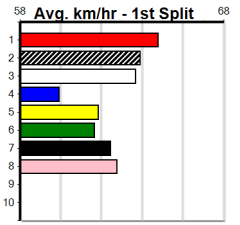

GCV #13strong

390 Metres

Grade 5 T3

11

6:46PM

(VIC time)

FAVOUR (2) had little luck when resuming and she is expected to make amends today. CRYPTIC (1) should now be fully fit after two runs from a spell and she will be on the speed throughout.

RINGCRAFT (5) rarely runs a bad race here.

1st $825
2nd $235
3rd $120

Watchdog Tips: **2** **1** **5** **7** **Bet:** **Exacta 1,2/1,2,5,6,7 ($10 for 125%)**

Form	Box	Weight	Dist	Track	Date	Time	BON	Margin	1st/2nd (Time)	PIR	Checked	Comment	W/R	Split 1	S/P	Grade

1 CRYPTIC [5] *Third up from a spell, keen railer, ready to fire* **Winnings Boxes**

BE B Apr-18 BARCIA BALE **TRIPLE LINDY** **$4.60**

Trainer: Scott Stefanos (Longwood)

5th (8)	27.3	385	SHP	R12	13-Aug-20	22.68	22.10	8.50	LEWIS OSTI (22.10)	M/76	.	.	.	8.63	$9.60	T3-5
8th (3)	27.2	385	SHP	R12	20-Aug-20	22.83	22.09	8.50	HARLEY MERRETT (22.24)	M/36	.	.	.	8.44	$9.00	T3-5
4th (2)	28.7	300	HVL	R12	19-Feb-21	17.14	16.86	4.25	LKING BROWN TRAV (16.86)	M/1	C4	.	.	3.89	$6.40	T3-5
5th (8)	28.3	300	HVL	R5	26-Feb-21	17.65	17.07	2.25	SARAH SMIRNOFF (17.49)	M/2	.	.	.	4.02	$2.00	T3-5

Owner(s): N Darragh

1	2	3	4	5	6	7	8
1	2			1			1
Prize Best		$5,790.00					
Starts		NBT 25-5-3-2					
Trk/Dst		1-0-0-0					
APM		$497					

2 FAVOUR [5] *No luck when resuming, can atone, looks good* **Winnings Boxes**

BK B Apr-18 FERNANDO BALE **SMITTEN** **$2.50**

Trainer: Scott Stefanos (Longwood)

6th (8)	26.9	385	SHP	R10	07-Sep-20	22.18	21.64	8.00	VAPOUR BLAZE (21.64)	M/77	.	.	.	8.44	$35.30	5H
7th (2)	26.7	385	SHP	R12	12-Sep-20	22.30	21.76	4.75	LICENI RIOT (21.97)	M/57	C2	.	.	8.57	$6.80	5
7th (5)	26.8	450	SHP	R6	26-Sep-20	26.30	25.33	10.00	MISS TENZING (25.61)	Q/276	C4	.	.	6.77	$9.50	5
4th (5)	27.2	385	SHP	R4	25-Feb-21	22.44	21.91	1.75	ZOE'S INTENTION (22.32)	M/34	C4	.	.	8.42	$3.60	5

Owner(s): N Darragh

1	2	3	4	5	6	7	8
		1				1	2
Prize Best		$5,070.00					
Starts		FSTD 26-4-3-2					
Trk/Dst		0-0-0-0					
APM		$704					

3 BIG PLANS (QLD)[5] *Tends to move wide through the corner, risky* **Winnings Boxes**

BK D May-16 KNOCKA NORRIS **MY LADY MELAINIE** **$8.00**

Trainer: Kaylah Thorburn (Gormandale)

3rd (1)	39.9	390	BAL	R10	28-Dec-20	22.97	22.26	2.50	COOL STORY BRO (22.79)	M/12	C8	.	.	8.64	$15.40	T3-RW	
3rd (2)	40.4	400	WGL	R12	01-Jan-21	23.34	22.68	3.00	LBUSY IZZY (23.14)	M/22	C1	.	.	8.65	$17.80	T3-RW	
6th (2)	39.7	400	WGL	R7	14-Jan-21	23.34	22.71	9.00	PARUMBA BARCIA (22.72)	M/68	.	.	W	8.62	$9.10	T3-5	
6th (4)	39.8	400	WGL	R12	28-Jan-21	23.61	22.63	10.00	COSMIC ROY (22.94)	S/66	.	.	V0	W	8.74	$21.80	T3-5

Owner(s): K Thorburn

1	2	3	4	5	6	7	8
2							1
Prize Best		$4,930.00					
Starts		22.32 48-3-5-10					
Trk/Dst		6-1-1-1					
APM		$792					
ENG SHP 2021-03-04							

4 SPORTS GAIN (NSW)[5] *Well beaten in his past eight, needs to show more* **Winnings Boxes**

BK D Jul-14 LOCHINVAR MARLOW **STETSON DONNA** **$21.00**

Trainer: Leslie Wright (Bald Hills)

7th (7)	31.2	450	BAL	R6	18-Jan-21	27.16	25.57	21.00	NEW SAMSATION (25.74)	M/447	C7	V3	.	6.78	$88.80	T3-5
6th (7)	30.9	450	BAL	R8	25-Jan-21	26.31	25.39	13.00	LLITIGATOR (25.46)	M/556	C2	.	.	6.89	$55.90	T3-5
8th (5)	31.1	450	BAL	R8	01-Feb-21	26.49	25.45	15.00	PETE CABANG (25.47)	Q/578	C5	.	.	6.84	$79.30	T3-5
8th (5)	30.6	450	BAL	R8	22-Feb-21	26.44	25.68	11.00	SETTLED (25.68)	M/568	C6	.	.	6.77	$136.80	T3-5

Owner(s): L Wright

1	2	3	4	5	6	7	8
1	2					1	1
Prize Best		$9,893.00					
Starts		22.52 104-7-8-15					
Trk/Dst		37-2-5-6					
APM		$238