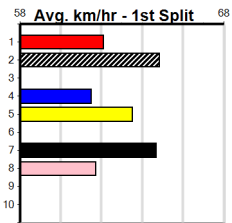

1st \$825
2nd \$235
3rd \$120

Watchdog Tips: 8 4 5 7 Bet: Exacta 8/4,5,7 (\$10 for 333.33%)

Table with columns: Form, Box, Weight, Dist, Track, Date, Time, BON, Margin, 1st/2nd (Time), PIR, Checked, Comment, W/R, Split 1, S/P, Grade