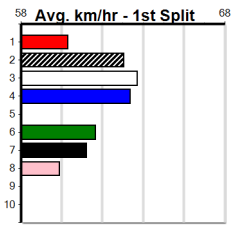

- 1st \$825
2nd \$235
3rd \$120

Watchdog Tips: 2 3 4 8 Bet: Exacta 2,3/2,3,4,7,8 (\$10 for 125%)

Table containing race details for 10 events, including horse names (e.g., I'M A PSYCHO, ZARATE, PARASITE, BAKALI GEORGE, VACANT BOX, RIVAL WIGGY, INKY'S FIREBALL, HOLDING HOPE, NO RESERVE), trainers, owners, race times, and winning boxes.