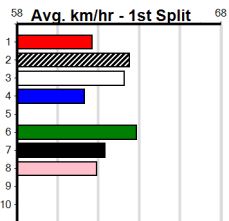

# BALLARAT GAP CAFE

**390 Metres  
Grade 5 T3**

**10**  
**6:29PM**  
(VIC time)

ONCE A KING (8) has been placed in four of his past five and he has the speed to make every post a winner. DOUBLE TACTIC (7) can really charge to the line and he just needs an ounce of luck early. SUPER RAGE (1) is racing in consistent style.