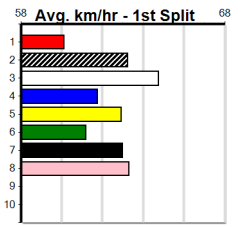

3BA/POWER FM

450 Metres

Tier 3 - Grade 7

5

4:57PM

(VIC time)

FAIRYTALE SWANK (1) has won here previously in a handy 25.60 and a similar performance today would see her go close again. RONNY MAC (3) caught the eye at Warrnambool two runs back and he just needs a little luck in the early stages of the race.

1st $825
2nd $235
3rd $120

Watchdog Tips: 1 3 6 8 Bet: Exacta 1/3,6,8 ($10 for 333.33%)

Main race results table with columns for Form, Box, Weight, Dist, Track, Date, Time, BON, Margin, 1st/2nd (Time), P/R, Checked, Comment, W/R, Split 1, S/P, Grade. Includes race details for 1 FAIRYTALE SWANK [7], 2 RAW ATTITUDE [7], 3 RONNY MAC [7], 4 TOMMY CAWBOURNE (NSW)[7], 5 WINDBURN [7], 6 PYRENEES PEGASUS [7], 7 FOLLOW THE QUE [7], 8 CAWBOURNE CHEEKY (NSW)[7], and 9-10 NO RESERVE.