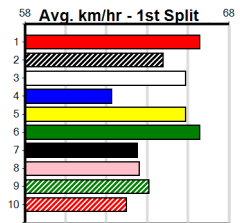

Horsham

HORSHAM CUP FINAL THIS SATURDAY

12

7:20PM

(VIC time)

410 Metres

Mixed 6/7

NITRO TOMMY (1) was a dominant 23.40 debut winner here recently and he is drawn to make every post a winner. KRAKATOAN (3) is showing plenty of promise and he will be on the speed from the outset. OLD ROY (6) has a big motor.

1st $1650
2nd $475
3rd $235

Watchdog Tips: **1** **3** **6** **8** **Bet:** **Trifecta 1,3/1,3,6,8/1,2,3,6,7,8 ($10 - 41.67%)**

Form	Box	Weight	Dist	Track	Date	Time	BON	Margin	1st/2nd (Time)	PIR	Checked	Comment	W/R	Split 1	S/P	Grade
1 NITRO TOMMY [7] <i>Dominant on debut, good muster, go close</i>																
BK	D			Apr-19	ZAMBORA BROCKIE				ROCK LILY						$2.60	
Trainer: Garry George (Beulah)																
1st	(3)	34.2	410	HOR	R2	09-Feb-21	23.40	22.77	7.00LGINTOKI BALE (23.86)	M/31	C1	.	.	10.43	$4.80	MH
2nd	(3)	34.3	410	HOR	R2	16-Feb-21	23.43	22.64	0.25LUFORO BALE (23.42)	M/11	C1	.	.	10.41	$4.00	MF
5th	(7)	33.9	390	WBL	R3	25-Feb-21	22.75	21.92	6.50LPOWDER BURN (22.33)	M/65	C4	.	.	9.00	$3.10	X67
Owner(s): C Finianos																
2 ROCKSTAR OHLMUS (NSW)[6] <i>Well deserved win last time, harder here, place</i>																
BK	D			Jan-19	APHORISM				LOVE AFFAIR						$8.00	
Trainer: David Torr (Myers Flat)																
4th	(1)	29.4	410	HOR	R3	02-Feb-21	23.74	22.99	6.50LDALISHA BALE (23.29)	Q/23	C2	.	.	10.48	$6.20	RW
2nd	(2)	29.5	410	HOR	R9	09-Feb-21	23.32	22.77	3.25LOLD ROY (23.09)	Q/22	C1	.	.	10.35	$12.30	7
2nd	(1)	29.7	410	HOR	R4	16-Feb-21	23.54	22.64	7.50LBANJO BERT (23.04)	Q/22	.	.	.	10.61	$2.80	X67
1st	(1)	30.1	400	WGL	R9	22-Feb-21	22.83	22.47	2.00LHOT DIESEL (22.96)	Q/11	C1	SW	.	8.35	$1.40	7
Owner(s): D Torr																
3 KRAKATOAN [7] <i>Showing promise, reliable early, clear danger</i>																
BK	D			Apr-19	MEPUNGA BLAZER				BLAME THE FAME						$4.80	
Trainer: Jeffrey Britton (Anakie)																
1st	(2)	33.3	525	MEP	R2	03-Feb-21	30.32	30.00	4.25LWILD ACES AGOGO (30.61)	M/1111	.	SW	.	5.17	$1.40	M
2nd	(2)	33.0	525	MEP	R12	10-Feb-21	30.36	30.02	4.50LTANNER MAX (30.04)	M/3322	C4	.	.	5.16	$1.50	X67
5th	(3)	33.5	450	BAL	R5	20-Feb-21	25.86	25.06	9.50LASTON SANTANA (25.22)	M/345	C4	.	.	6.76	$11.00	SH
1st	(4)	32.9	410	HOR	R2	26-Feb-21	23.41	23.06	0.50LTRENDING AIR (23.43)	M/22	.	.	.	10.34	$2.10	7
Owner(s): KRAMERICA (SYN), G Farrugia, W Gallagher																
4 ON THE AIR (NSW)[6] <i>Strong winner last time but this is harder, risky</i>																
BK	B			Mar-19	CRASH				ZIPPING TARN						$16.00	
Trainer: Michael Gibbons (Lara)																
2nd	(1)	26.1	390	BAL	R10	06-Feb-21	22.54	22.24	3.5LPOWDER BURN (22.29)	M/54	C3	SW	.	8.61	$2.80	7
3rd	(7)	26.0	385	SHP	R9	15-Feb-21	22.10	21.47	2.00LGOT ME SMARTY (21.98)	M/63	.	.	.	8.61	$12.90	X67H
4th	(8)	26.2	385	SHP	R2	22-Feb-21	22.92	21.69	18.00LSTREET RIOT (21.69)	S/65	C8	.	.	8.71	$27.50	X67F
1st	(6)	26.4	390	WBL	R2	25-Feb-21	22.44	21.92	0.50LASTON RUSTON (22.46)	M/53	C1	.	.	8.93	$9.00	7
Owner(s): G Black																
5 BLAZING BEAST [7] <i>Needs to cross and lead clearly, tough assignment</i>																
BK	B			Mar-19	MEPUNGA BLAZER				PENNY POP						$18.00	
Trainer: Jason Sharp (Avalon)																
3rd	(1)	27.6	400	GEL	R2	29-Jan-21	22.82	22.11	6.00LSTREET RIOT (22.42)	M/44	C1	.	.	8.60	$3.40	MH
4th	(7)	27.6	400	GEL	R2	05-Feb-21	23.38	22.49	13.00LSTREET RIOT (22.50)	M/35	C1	.	.	8.61	$23.90	MF
1st	(8)	27.6	450	WBL	R1	11-Feb-21	25.60	25.00	0.75LMY MATE TIP (25.65)	Q/111	.	.	.	6.64	$2.90	M
3rd	(6)	27.7	450	WBL	R4	18-Feb-21	25.50	24.96	4.00LUNTAPPED (25.23)	Q/111	.	.	.	6.55	$13.80	RW
Owner(s): Sharp Penny Pop (SYN), J Sharp, J Sharp, J Penny, M Popplestone																
6 OLD ROY [6] <i>Relies on luck but has the motor, can threaten</i>																
F	D			Oct-18	BARCIA BALE				KALANI KLARE						$4.20	
Trainer: Ian Garland (Longlea)																
4th	(1)	33.3	450	BAL	R10	06-Jan-21	25.51	25.07	4.75LSMITHY KEEPING (25.19)	M/123	.	.	.	6.58	$3.10	X67H
3rd	(4)	33.7	450	SHP	R4	11-Jan-21	25.53	25.29	3.5LRESSE'S GIRL (25.29)	M/322	C2	.	.	6.83	$1.80	X67
1st	(1)	33.6	410	HOR	R9	09-Feb-21	23.09	22.77	3.25LROCKSTAR OHLMUS (23.32)	M/11	C1	.	.	10.21	$1.50	7
4th	(2)	34.0	425	BEN	R2	19-Feb-21	24.33	23.45	6.50LIRENE'S A STAR (23.88)	S/554	C8	.	.	6.71	$2.50	X67
Owner(s): OSCAR TANGO (SYN), A Baker, K Gould, P Davies																
7 ROCKY POINT [7] <i>Resuming, capable when fit, place claims</i>