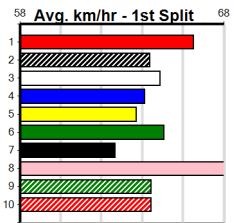

WIMMERA MALLEE VET SERVICES

410 Metres

Grade 5

7

5:37PM

(VIC time)

ZIPPING MALIBU (3) is armed with blistering early speed and he is expected to fire after a freshen up. QUINTO BALE (4) owns a slick 23.33 PB here and he will get a nice cart across early on. FEARLESS PIGEON (6) can charge to the line.

1st $1650
2nd $475
3rd $235

Watchdog Tips: **3** **4** **6** **1** **Bet:** **Trifecta 3,4/1,3,4,6/1,3,4,6,7,8 ($10 - 41.67%)**

Form	Box	Weight	Dist	Track	Date	Time	BON	Margin	1st/2nd (Time)	PIR	Checked	Comment	W/R	Split 1	S/P	Grade
1 JABBA BOLT [5] <i>Far from disgraced here last time, keep safe</i>																
F	D				Feb-18		FERNANDO BALE					BACKFLIP KITTY			$8.00	
Trainer: Jeffrey Guy (Laharum)																
4th	(2)	29.2	410	HOR	R8	26-Jan-21	23.86	23.29	8.50LMAHOAGANY JET (23.29)	Q/44		C4	SW	10.81	$38.60	X45
5th	(1)	29.5	410	HOR	R11	02-Feb-21	23.76	22.99	3.75LBAROOGA DODGE (23.51)	Q/32		C5	.	10.46	$27.50	X45
4th	(2)	29.8	410	HOR	R6	09-Feb-21	23.35	22.77	4.00LORIENTAL JADE (23.08)	M/43		C1	.	10.35	$19.20	X45
2nd	(7)	29.6	410	HOR	R10	23-Feb-21	23.63	23.26	2.25LBOHEMIAN BLUE (23.47)	M/45		C1	.	10.38	$23.00	5
Owner(s): TROUBLE AND STRIFE (SYN), J Guy, C Johnson																
2 WINLOCK NEWBOLT (NSW)[5] <i>Pace outside is a worry, may get buried back</i>																
WBK	D				Apr-17		BANJO BOY					FINE AND FANCY			$16.00	
Trainer: Michael Gibbons (Lara)																
3rd	(6)	32.7	410	HOR	R7	15-Dec-20	23.48	23.26	2.50LCRAZY OLD DUCK (23.31)	S/54		C1	.	10.39	$6.50	5
6th	(4)	32.7	500	BEN	R6	18-Dec-20	28.84	28.08	11.00LBLUEBERRY HILL (28.10)	M/666		C5	.	6.93	$5.80	5
3rd	(6)	33.5	385	SHP	R7	15-Feb-21	22.12	21.47	6.00LDOMINUS (21.73)	M/43		C1	.	8.49	$13.50	X45
4th	(3)	33.3	450	WBL	R5	25-Feb-21	25.90	25.14	4.25LABALONE FOZZ (25.60)	S/666		C1	.	6.74	$21.30	X45
Owner(s): G Black																
3 ZIPPING MALIBU (NSW)[5] <i>Resuming, brilliant when fit, expected to fire</i>																
BK	D				Jan-19		ASTON DEE BEE					ZIPPING SUMMAH			$2.80	
Trainer: Mark Delbridge (Balliang)																
1st	(6)	33.1	450	BAL	R3	12-Dec-20	25.23	24.88	0.75LAMELIA ELLA (25.27)	M/111		.	.	6.56	$3.70	X67
6th	(4)	33.2	450	WBL	R5	17-Dec-20	26.21	25.31	8.50LNICKO EXPRESS (25.64)	M/355		C4	.	6.74	$2.90	5
5th	(5)	33.3	460	WGL	R5	27-Dec-20	26.22	25.38	12.00LAEROPLANE ERIC (25.38)	M/344		.	W	6.48	$23.80	5
3rd	(8)	33.2	425	BEN	R4	01-Jan-21	24.04	23.57	3.75LHELLO KEEN (23.79)	M/222		.	.	6.63	$6.50	5
Owner(s): D Hallinan																
4 QUINTO BALE (NSW)[5] <i>Quick PB here, good turn of foot, main danger</i>																
BK	D				Feb-19		DYNA VILLA					DYNA MADDIE			$4.20	
Trainer: Mark Delbridge (Balliang)																
4th	(4)	30.7	390	WBL	R9	11-Feb-21	22.39	21.93	3.25LZANDER (22.17)	M/74		C1	.	8.98	$5.10	X67
2nd	(7)	31.0	400	GEL	R3	13-Feb-21	23.12	22.32	2.00LICE STAR (22.99)	M/62		C5	.	8.77	$4.90	RW
1st	(3)	31.2	400	GEL	R9	17-Feb-21	22.69	22.42	0.50LTINKER BONO (22.72)	M/32		.	SW	8.64	$3.90	X67
3rd	(1)	31.5	410	HOR	R10	23-Feb-21	23.67	23.26	3.00LBOHEMIAN BLUE (23.47)	M/56		C4	.	10.52	$2.00	5
Owner(s): B Wheeler																
5 IDALIA BALE (NSW)[5] <i>Rises in class, lacks early speed, tough ask</i>																
BK	B				Feb-19		DYNA VILLA					DYNA MADDIE			$14.00	
Trainer: Rebecca Gibbons (Avalon)																
1st	(8)	26.0	400	GEL	R4	19-Jan-21	23.02	22.66	1.00LLOREO LADY (23.09)	S/32		.	.	8.72	$7.50	X67
5th	(5)	26.6	311	CRN	R10	15-Feb-21	18.30	17.50	6.50LBIT OF PEPPER (17.85)	M/35		C4	SW	9.88	$4.40	T3-RW
2nd	(4)	26.2	400	GEL	R10	19-Feb-21	22.86	22.44	1.5LBAROOGA FRANKY (22.77)	M/52		C4	.	8.85	$32.70	X67
1st	(5)	26.0	400	GEL	R7	23-Feb-21	22.88	22.80	2.00LBERKEL BOY (23.00)	M/32		C1	.	8.69	$1.80	T3-6
Owner(s): B Wheeler																
6 FEARLESS PIGEON [5] <i>Racing well, strong in the run home, threat</i>																
F	B				Jan-19		BARCIA BALE					FEARLESS SWAN			$4.60	
Trainer: Andrea Gurry (Nhill)																
2nd	(4)	26.1	410	HOR	R10	09-Feb-21	23.21	22.77	1.5LASTON GATES (23.12)	M/22		C1	.	10.45	$25.20	RW
3rd	(3)	26.0	410	HOR	R9	16-Feb-21	23.58	22.64	2.50LKRAKEN JOCK (23.42)	M/54		C4	.	10.86	$2.90	RW
2nd	(5)	25.8	410	HOR	R11	23-Feb-21	23.47	23.26	0.75LCPRESS BALE (23.42)	M/32		.	.	10.36	$3.00	5
1st	(2)	25.7	410	HOR	R9	26-Feb-21	23.26	23.06	3.5LRAKESH (23.48)	M/11		C1	.	10.34	$1.70	RW
Owner(s): A Gurry																
7 AVA'S CHOICE [5] <i>Better than form, handy PB here, place claims</i>