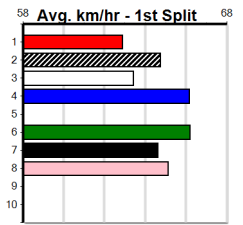

Horsham

CRYMELON KENNELS VETERANS (200+

410 Metres

S/E Veteran

3

4:17PM

(VIC time)

CHISELLER (7) has the class edge and he likes to scout wide in his races. LANCE LINK (4) led for a long way here last time and he is better suited back to this distance range. RAVE ON (6) is better than his form indicates.

1st $1650
2nd $475
3rd $235

Watchdog Tips: **7** **4** **6** **8** **Bet:** **Trifecta 4,7/4,6,7,8/1,2,4,6,7,8 ($10 - 41.67%)**

Form	Box	Weight	Dist	Track	Date	Time	BON	Margin	1st/2nd (Time)	PIR	Checked	Comment	W/R	Split 1	S/P	Grade	Winning Boxes								
1 WORK ZONE [5]																	<i>Draw helps but may get buried back early, place</i>								
BK	D				Nov-16												GRAND ILLUSION $6.50								
Trainer: Jennifer Torr (Myers Flat)																	<table border="1"> <tr><td>1</td><td>2</td><td>3</td><td>4</td><td>5</td><td>6</td><td>7</td><td>8</td></tr> <tr><td>1</td><td>1</td><td>1</td><td>1</td><td>1</td><td>1</td><td>1</td><td>1</td></tr> <tr><td>Prize</td><td colspan="7"></td><td>$15,070.00</td></tr> <tr><td>Best</td><td colspan="7"></td><td>23.32</td></tr> <tr><td>Starts</td><td colspan="7"></td><td>80-6-15-17</td></tr> <tr><td>Trk/Dst</td><td colspan="7"></td><td>26-2-7-6</td></tr> <tr><td>APM</td><td colspan="7"></td><td>$2576</td></tr> </table>								
3rd	(5)	36.4	410	HOR	R4	12-Jan-21	23.66	23.02	7.50	TIGGERLONG BUNDY (23.15)	M/43	.	.	.	10.70	$44.00	5NP								
4th	(1)	36.6	410	HOR	R4	26-Jan-21	23.94	23.29	1.25	LHILLBILLY ROAD (23.87)	Q/44	C1	.	.	10.63	$5.10	5NP								
3rd	(7)	36.9	410	HOR	R4	02-Feb-21	23.76	22.99	2.50	LBRAZEN CROW (23.58)	M/44	C4	.	.	10.72	$22.10	5								
5th	(5)	37.1	410	HOR	R5	09-Feb-21	23.90	22.77	12.00	LBUTTERNUT (23.12)	M/56	C5	.	.	10.87	$37.00	5NP								
Owner(s): D Torr																									
2 MAGIC LANTERN [4]																	<i>Far from disgraced at Ballarat, can run a drum</i>								
BK	B				Sep-16												KATIE MERRY $7.50								
Trainer: Andrew Mooney (Amherst)																	<table border="1"> <tr><td>1</td><td>2</td><td>3</td><td>4</td><td>5</td><td>6</td><td>7</td><td>8</td></tr> <tr><td>7</td><td>4</td><td></td><td>3</td><td>1</td><td>2</td><td></td><td>3</td></tr> <tr><td>Prize</td><td colspan="7"></td><td>$28,167.50</td></tr> <tr><td>Best</td><td colspan="7"></td><td>23.63</td></tr> <tr><td>Starts</td><td colspan="7"></td><td>108-20-7-14</td></tr> <tr><td>Trk/Dst</td><td colspan="7"></td><td>7-1-0-2</td></tr> <tr><td>APM</td><td colspan="7"></td><td>$3612</td></tr> </table>								
4th	(4)	29.4	425	BEN	R10	03-Feb-21	24.22	23.73	7.50	LHEAR THE DRUM (23.73)	M/455	C2	.	.	6.68	$13.70	5								
3rd	(1)	29.1	400	GEL	R2	10-Feb-21	22.65	22.47	1.5	LPAI GOW POKER (22.55)	Q/11	.	.	W	8.33	$22.60	5H								
8th	(6)	29.0	400	GEL	R7	17-Feb-21	23.57	22.42	17.00	LTIGGERLONG BUNDY (22.42)	M/88	C11	.	.	8.70	$95.10	5F								
3rd	(6)	29.2	450	BAL	R7	24-Feb-21	25.48	24.94	5.50	LLEKTRA YOYO (25.13)	Q/222	.	.	.	6.61	$41.70	5								
Owner(s): A Mooney																									
3 FLASH ANGEL (NSW)[5]																	<i>Pace outside is a worry, likely to find bother</i>								
BK	B				Nov-16												MISSILE FLASH $16.00								
Trainer: Andrew Mooney (Amherst)																	<table border="1"> <tr><td>1</td><td>2</td><td>3</td><td>4</td><td>5</td><td>6</td><td>7</td><td>8</td></tr> <tr><td>2</td><td>2</td><td>2</td><td>1</td><td>1</td><td></td><td></td><td>2</td></tr> <tr><td>Prize</td><td colspan="7"></td><td>$20,553.10</td></tr> <tr><td>Best</td><td colspan="7"></td><td>23.67</td></tr> <tr><td>Starts</td><td colspan="7"></td><td>104-13-19-13</td></tr> <tr><td>Trk/Dst</td><td colspan="7"></td><td>5-1-1-1</td></tr> <tr><td>APM</td><td colspan="7"></td><td>$4266</td></tr> </table>								
4th	(2)	30.5	425	BEN	R10	05-Feb-21	24.50	23.65	8.50	LDOUBLE 'EM UP (23.94)	M/544	C2	.	.	6.69	$17.60	5								
2nd	(2)	30.2	400	GEL	R3	10-Feb-21	22.91	22.47	2.00	LKAHEEM BALE (22.78)	M/22	C5	.	.	8.50	$19.20	5H								
5th	(1)	30.1	400	GEL	R7	17-Feb-21	22.86	22.42	6.50	LTIGGERLONG BUNDY (22.42)	Q/34	.	.	.	8.53	$74.60	5F								
4th	(4)	29.9	390	BAL	R11	24-Feb-21	22.41	21.86	3.5	LZAMBORA BEAR (22.17)	M/43	C4	.	.	8.56	$48.60	5								
Owner(s): A Mooney																									
4 LANCE LINK [3]																	<i>Led for a long way last time, danger if steps</i>								
BK	D				Oct-16												PAWSATIVE $4.00