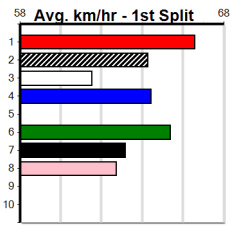

GREYHOUND ADOPTION PROGRAM

410 Metres

Grade 7

9

5:37PM

(VIC time)

OLD ROY (1) was a dominant 23.80 Bendigo winner last month and he is drawn to lead throughout today. SUGAR SHANE (4) is improving all the time and he will appreciate the empty draw. SCANDALISE (8) can come out running at times

1st $1650
2nd $475
3rd $235

Watchdog Tips: **1** **4** **8** **7** **Bet:** **Trifecta 1/4,7,8/2,4,6,7,8 ($10 - 83.33%)**

Form	Box	Weight	Dist	Track	Date	Time	BON	Margin	1st/2nd (Time)	PIR	Checked	Comment	W/R	Split 1	S/P	Grade
1 OLD ROY [7] <i>Cracking 23.80 Bendigo winner, looks good</i>																
F	D			Oct-18	BARCIA BALE				KALANI KLARE						$2.20	
Trainer: Ian Garland (Longlea)																
4th	(6)	33.6	350	HVL	R4	13-Dec-20	19.38	18.93	1.5LRAMORNIE (19.28)	S/6	C1	.	.	6.58	$18.30	MF
1st	(7)	33.9	425	BEN	R1	01-Jan-21	23.80	23.57	7.00LDAWN SPIRIT (24.26)	Q/111	.	SW	.	6.58	$1.80	M
4th	(1)	33.3	450	BAL	R10	06-Jan-21	25.51	25.07	4.75LSMITHY KEEPING (25.19)	M/123	.	.	.	6.58	$3.10	X67H
3rd	(4)	33.7	450	SHP	R4	11-Jan-21	25.53	25.29	3.5LRESSE'S GIRL (25.29)	M/322	C2	.	.	6.83	$1.80	X67
Owner(s): OSCAR TANGO (SYN), A Baker, K Gould, P Davies																
2 ROCKSTAR OHLMUS (NSW)[7] <i>Placed in three of five here, place hope again</i>																
BK	D			Jan-19	APHORISM				LOVE AFFAIR						$10.00	
Trainer: David Torr (Myers Flat)																
5th	(5)	29.5	410	HOR	R4	05-Jan-21	24.24	22.96	13.00LSON OF SURI (23.34)	M/45	C5	.	.	11.17	$18.50	X67F
2nd	(4)	29.4	410	HOR	R9	12-Jan-21	23.85	23.02	4.50LMARLI ANN (23.55)	M/22	C4	.	.	10.66	$2.90	7
3rd	(4)	29.0	410	HOR	R2	26-Jan-21	24.00	23.29	1.5LMODERN SHADOW (23.91)	M/55	C4	.	.	10.79	$3.80	7
4th	(1)	29.4	410	HOR	R3	02-Feb-21	23.74	22.99	6.50LDALISHA BALE (23.29)	Q/23	C2	.	.	10.48	$6.20	RW
Owner(s): D Torr																
3 ELECTRIC ZULU [7] <i>Took a while to break his maiden, tested</i>																
BK	D			Aug-18	BARCIA BALE				CRYMELON HOLLY						$18.00	
Trainer: David Gehan (Stawell)																
7th	(2)	32.9	460	WGL	R1	01-Jan-21	27.10	25.91	12.00LUP THE AMOUNT (26.31)	M/567	C12	.	.	6.88	$8.10	T3-M
4th	(4)	32.9	350	HVL	R1	06-Jan-21	20.52	19.44	6.00LBRAEMAR WALLACE (20.11)	M/6	C4	.	.	7.01	$10.20	M
2nd	(7)	32.6	350	HVL	R1	08-Jan-21	20.18	19.68	0.75LMEEHAN ZIGGY (20.14)	M/6	.	.	.	6.92	$5.40	T3-M
1st	(7)	32.2	390	BAL	R3	01-Feb-21	22.49	22.20	3.25LDIVA DOT (22.71)	M/51	.	SW	.	8.65	$22.90	T3-RW
Owner(s): D Moore																
4 SUGAR SHANE [7] <i>Empty draw helps, strong type, main danger</i>																
BK	D			Feb-19	PREMIER BOLONEY				SUGAR LIPS						$4.60	
Trainer: Kerry Prowse (Red Cliffs)																
1st	(6)	34.9	410	HOR	R2	21-Nov-20	23.39	23.27	2.75LBRAIN WAVE (23.58)	S/31	C1	.	.	10.62	$8.60	M
6th	(1)	34.6	450	WBL	R5	26-Nov-20	26.27	25.08	13.00LCRACKERJACK ZAVE (25.38)	M/676	C6	.	.	6.73	$4.80	X67
2nd	(3)	35.0	410	HOR	R5	10-Dec-20	23.63	23.25	5.50LGIANT'S FLASH (23.28)	M/32	C1	SW	.	10.73	$2.80	7
2nd	(5)	35.0	410	HOR	R2	02-Feb-21	23.50	22.99	1.00LHAPPY RUBY (23.44)	S/55	.	.	.	10.65	$7.10	X67
Owner(s): K Prowse																
5 *** VACANT BOX ***																
Trainer: Owner(s):																
6 ABBY'S COMET [7] <i>Far from disgraced last time, can run a drum</i>																
BK	B			Feb-19	PREMIER BOLONEY				SUGAR LIPS						$6.00	
Trainer: Kerry Prowse (Red Cliffs)																
3rd	(1)	28.2	410	HOR	R1	21-Nov-20	24.10	23.27	7.00LSCANDALISE (23.63)	M/33	C4	.	W	10.77	$4.20	M
6th	(8)	28.1	390	WBL	R1	26-Nov-20	23.19	22.01	10.00LASTON SHINTARO (22.50)	S/78	C4	.	.	8.89	$25.60	M
1st	(8)	28.6	410	HOR	R3	10-Dec-20	24.18	23.25	0.25LOUR WATTO (24.19)	M/22	C2	.	.	10.70	$11.80	M
4th	(8)	29.1	410	HOR	R2	02-Feb-21	23.67	22.99	3.5LHAPPY RUBY (23.44)	M/43	C2	.	.	10.46	$28.10	X67
Owner(s): K Prowse																
7 MY GOLDEN EAGLE [7] <i>No luck when returning to Vic, can atone</i>																
F	D			Oct-18	MOREIRA				MRS. THURSDAY						$10.00	
Trainer: John Pizanis (Mildura)																
F	(2)	31.6	520	BGC	R3	16-Nov-20	0.00	30.06	.HORSBURGH (30.43)	7	7	.	.	.	$10.00	NNP
4th	(6)	31.8	520	BGC	R2	24-Dec-20	30.64	29.71	7.00LSMART LILLY (30.16)	43	43	.	.	5.75	$14.00	NNP
5th	(3)	32.0	520	BGC	R3	04-Jan-21	31.34	29.84	14.00LSTRIKE IT LUCKY (30.37)	55	55	.	.	5.78	$7.00	NNP
7th	(6)	32.1	410	HOR	R2	02-Feb-21	24.05	22.99	9.00LHAPPY RUBY (23.44)	M/78	C4	.	.	10.74	$22.70	X67
Owner(s): J Pizanis