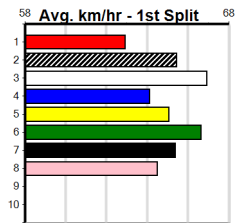

LOCKS CONSTRUCTIONS DAMSELS DASH

410 Metres

Grade 5

7

4:52PM

(VIC time)

1st $1650
2nd $475
3rd $235

OAMARU BALE (2) recorded two brilliant Warragul wins in January and she can atone for her luckless runs since. GRACLYN BALE (8) is racing with extreme confidence and she will get plenty of room to balance up early. ASTON MAEVE (6) has the talent

Watchdog Tips: **2** **8** **6** **3** **Bet:** **Trifecta 2,8/2,3,6,8/1,2,3,5,6,8 ($10 - 41.67%)**

Form	Box	Weight	Dist	Track	Date	Time	BON	Margin	1st/2nd (Time)	PIR	Checked	Comment	W/R	Split 1	S/P	Grade	Winning Boxes							
1 COLOURFUL PAST [5] *** SCRATCHED ***																	10.00							
BK	B			Aug-18	BARCIA BALE				MAGIC DIVA								<table border="1"> <tr><td>1</td><td>2</td><td>3</td><td>4</td><td>5</td><td>6</td><td>7</td><td>8</td></tr> <tr><td></td><td></td><td>2</td><td></td><td></td><td></td><td></td><td>1</td><td></td><td></td><td></td><td></td><td></td><td></td><td></td><td></td><td></td></tr> <tr><td>Prize</td><td colspan="16">$3,420.00</td></tr> <tr><td>Best</td><td colspan="16">NBT</td></tr> <tr><td>Starts</td><td colspan="16">13-3-2-3</td></tr> <tr><td>Trk/Dst</td><td colspan="16">1-0-0-0</td></tr> <tr><td>APM</td><td colspan="16">$1015</td></tr> </table>							
Trainer: Michael Meyer (Bromley)																								
3rd	(8)	30.2	300	HVL	R3	08-Nov-20	17.41	16.56	1.00LMOTHER MONSTER (17.35)	M/8	C1	.	.	4.21	$0.00	5								
8th	(2)	30.7	460	GEL	R5	28-Nov-20	27.15	25.77	17.00BAD BOY BARRY (25.99)	S/688	C1	.	.	6.81	$17.60	5								
4th	(2)	30.4	410	HOR	R5	01-Dec-20	23.98	23.55	4.75LQUILLAN BALE (23.66)	M/44	C4	.	.	10.93	$6.40	5								
3rd	(5)	30.4	425	BEN	R5	04-Dec-20	24.31	23.71	1.25LFLYING FARROKH (24.23)	M/222	C1	.	.	6.57	$11.20	5								
Owner(s): D Brown																								
2 OAMARU BALE (NSW)[5] No luck since her top Warragul win, can atone																	3.40							
BK	B			Mar-19	DAVID BALE				DYNA CHILL								<table border="1"> <tr><td>1</td><td>2</td><td>3</td><td>4</td><td>5</td><td>6</td><td>7</td><td>8</td></tr> <tr><td>1</td><td>1</td><td>2</td><td></td><td></td><td></td><td></td><td></td><td></td><td></td><td></td><td></td><td></td><td></td><td></td><td></td><td></td></tr> <tr><td>Prize</td><td colspan="16">$8,420.00</td></tr> <tr><td>Best</td><td colspan="16">NBT</td></tr> <tr><td>Starts</td><td colspan="16">18-4-2-4</td></tr> <tr><td>Trk/Dst</td><td colspan="16">3-0-1-0</td></tr> <tr><td>APM</td><td colspan="16">$6896</td></tr> </table>							
Trainer: Mark Delbridge (Balliang)																								
1st	(2)	26.3	400	WGL	R2	12-Jan-21	22.59	22.38	2.50LPLAIN AND SIMPLE (22.76)	M/11	.	.	.	8.33	$2.70	X67H								
1st	(3)	26.6	400	WGL	R3	19-Jan-21	22.44	22.40	2.00LRECAPTURE TIME (22.57)	M/11	.	.	SW	8.21	$3.70	X67F								
6th	(6)	26.6	385	SHP	R11	26-Jan-21	22.44	21.55	13.00LFORTUNA BALE (21.55)	M/66	C8	.	.	8.31	$7.40	5H								
5th	(7)	26.6	410	HOR	R5	02-Feb-21	23.56	22.99	3.75LBULLETEER (23.31)	S/67	C1	.	.	10.44	$18.20	X45H								
Owner(s): B Wheeler																								
3 SADIE BALE (NSW)[5] Far from disgraced here last week, keep safe																	5.50							
RF	B			Dec-17	BARCIA BALE				KENJU BALE								<table border="1"> <tr><td>1</td><td>2</td><td>3</td><td>4</td><td>5</td><td>6</td><td>7</td><td>8</td></tr> <tr><td>2</td><td>1</td><td></td><td>3</td><td></td><td></td><td></td><td>2</td><td></td><td></td><td></td><td></td><td></td><td></td><td></td><td></td><td></td></tr> <tr><td>Prize</td><td colspan="16">$18,030.00</td></tr> <tr><td>Best</td><td colspan="16">NBT</td></tr> <tr><td>Starts</td><td colspan="16">33-8-2-6</td></tr> <tr><td>Trk/Dst</td><td colspan="16">1-0-0-1</td></tr> <tr><td>APM</td><td colspan="16">$6024</td></tr> </table>							
Trainer: Daniel Gibbons (Avalon)																								
7th	(2)	31.2	525	MEA	R10	19-Dec-20	30.84	29.78	15.00LMR. AMERICA (29.85)	M/6555	C12	.	.	5.28	$31.10	5								
5th	(7)	31.2	450	BAL	R6	23-Dec-20	25.58	25.05	7.00LLA LA MISSOURI (25.11)	M/344	C1	.	.	6.70	$24.50	X45								
7th	(3)	31.7	500	BEN	R8	01-Jan-21	28.73	28.13	7.50LTALTARNI BLACK (28.24)	M/555	C5	.	.	6.72	$7.50	5								
3rd	(4)	31.8	410	HOR	R11	02-Feb-21	23.69	22.99	2.75LBAROOGA DODGE (23.51)	M/21	C2	.	.	10.45	$12.30	X45								
Owner(s): J Wheeler																								
4 KENITA [5] May get buried back mid race, prefer to watch																	21.00