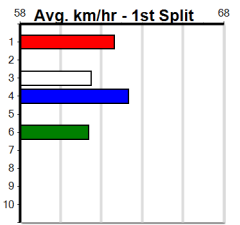

Horsham

CRYMELON KENNELS HT3

410 Metres

Maiden Heat

3

3:37PM

(VIC time)

1st $1405
2nd $400
3rd $200

ASTON ATLAS (1) showed improvement when placed at Horsham last time and he is drawn to get all the breaks. SKIBO BOY (3) was far from disgraced at Warrnambool and he will pour the pressure on throughout. SYLVIE BALE (2) is a well bred type.

Watchdog Tips: **1** **3** **2** **7** **Bet:** **Box Quinella 1,2,3,7 ($10 for 166.67%)**

Form	Box	Weight	Dist	Track	Date	Time	BON	Margin	1st/2nd (Time)	PIR	Checked	Comment	W/R	Split 1	S/P	Grade	
1																	
ASTON ATLAS [M] <i>Impressive effort last time, hard to hold out</i>																	
BE	D			Mar-19	BLACK MAGIC OPAL				ASTON CHANEL								$3.40
Trainer: Rodney Clark (Toolleen)																	
6th	(8)	32.2	390	BAL	R2	20-Jan-21	22.71	21.72	10.00	LSOUTH SONG (22.03)	M/66	.	.	.	8.78	$3.40	MH
3rd	(2)	31.9	410	HOR	R1	02-Feb-21	23.71	22.99	0.50	LFORWARD WORDS (23.69)	M/33	C1	.	.	10.58	$3.80	M
Owner(s): R Borda																	
<table border="1" style="float: right;"> <thead> <tr><th colspan="8">Winning Boxes</th></tr> <tr><th>1</th><th>2</th><th>3</th><th>4</th><th>5</th><th>6</th><th>7</th><th>8</th></tr> </thead> <tbody> <tr><td>Prize</td><td></td><td></td><td></td><td></td><td></td><td></td><td></td></tr> <tr><td>Best</td><td></td><td></td><td></td><td></td><td></td><td></td><td></td></tr> <tr><td>Starts</td><td></td><td></td><td></td><td></td><td></td><td></td><td></td></tr> <tr><td>Trk/Dst</td><td></td><td></td><td></td><td></td><td></td><td></td><td></td></tr> <tr><td>APM</td><td></td><td></td><td></td><td></td><td></td><td></td><td></td></tr> </tbody> </table>																	
2																	
SYLVIE BALE (NSW)[M] <i>*** SCRATCHED ***</i>																	
BK	B			Jul-19	FERNANDO BALE				PRUE BALE								$5.00
Trainer: Samantha Grenfell (Anakie)																	
Owner(s): B Wheeler																	
<table border="1" style="float: right;"> <thead> <tr><th colspan="8">Winning Boxes</th></tr> <tr><th>1</th><th>2</th><th>3</th><th>4</th><th>5</th><th>6</th><th>7</th><th>8</th></tr> </thead> <tbody> <tr><td>Prize</td><td></td><td></td><td></td><td></td><td></td><td></td><td></td></tr> <tr><td>Best</td><td></td><td></td><td></td><td></td><td></td><td></td><td></td></tr> <tr><td>Starts</td><td></td><td></td><td></td><td></td><td></td><td></td><td></td></tr> <tr><td>Trk/Dst</td><td></td><td></td><td></td><td></td><td></td><td></td><td></td></tr> <tr><td>APM</td><td></td><td></td><td></td><td></td><td></td><td></td><td></td></tr> </tbody> </table>																	
3																	
SKIBO BOY [M] <i>Far from disgraced at Warrnambool, danger</i>																	
WBK	D			Mar-18	BIRTHDAY BOY				RADIO SILENT								$4.60
Trainer: Stephen Elsum (Camperdown)																	
2nd	(5)	33.8	410	HOR	R1	12-Jan-21	24.18	23.02	0.75	LGOLDEN CHILD (24.13)	S/55	.	.	.	11.07	$2.80	M
6th	(3)	33.3	410	HOR	R1	19-Jan-21	24.39	23.06	12.00	LBANJO BERT (23.59)	M/77	C4	.	.	11.24	$8.70	M
3rd	(8)	33.7	390	WBL	R3	04-Feb-21	22.46	21.77	2.50	LCRACKERJACK NOAH (22.30)	M/33	.	.	.	8.98	$10.40	MH
Owner(s): S Elsum																	
<table border="1" style="float: right;"> <thead> <tr><th colspan="8">Winning Boxes</th></tr> <tr><th>1</th><th>2</th><th>3</th><th>4</th><th>5</th><th>6</th><th>7</th><th>8</th></tr> </thead> <tbody> <tr><td>Prize</td><td></td><td></td><td></td><td></td><td></td><td></td><td></td></tr> <tr><td>Best</td><td></td><td></td><td></td><td></td><td></td><td></td><td></td></tr> <tr><td>Starts</td><td></td><td></td><td></td><td></td><td></td><td></td><td></td></tr> <tr><td>Trk/Dst</td><td></td><td></td><td></td><td></td><td></td><td></td><td></td></tr> <tr><td>APM</td><td></td><td></td><td></td><td></td><td></td><td></td><td></td></tr> </tbody> </table>																	
4																	
YOSHIRO BALE (NSW)[M] <i>Found bother on debut, can improve, place</i>																	
BK	D			Mar-19	FERNANDO BALE				DYNA GLINDA								$10.00
Trainer: Mark Delbridge (Balliang)																	
6th	(6)	24.9	390	WBL	R2	04-Feb-21	23.14	21.77	14.00	LASTON ORAZIO (22.17)	M/76	C8	.	.	9.02	$6.10	MH
Owner(s): B Wheeler																	
<table border="1" style="float: right;"> <thead> <tr><th colspan="8">Winning Boxes</th></tr> <tr><th>1</th><th>2</th><th>3</th><th>4</th><th>5</th><th>6</th><th>7</th><th>8</th></tr> </thead> <tbody> <tr><td>Prize</td><td></td><td></td><td></td><td></td><td></td><td></td><td></td></tr> <tr><td>Best</td><td></td><td></td><td></td><td></td><td></td><td></td><td></td></tr> <tr><td>Starts</td><td></td><td></td><td></td><td></td><td></td><td></td><td></td></tr> <tr><td>Trk/Dst</td><td></td><td></td><td></td><td></td><td></td><td></td><td></td></tr> <tr><td>APM</td><td></td><td></td><td></td><td></td><td></td><td></td><td></td></tr> </tbody> </table>																	
5																	
*** VACANT BOX ***																	
Trainer: