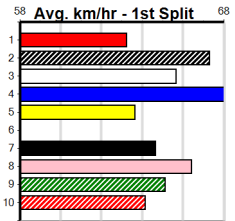

1st \$1750
2nd \$500
3rd \$250

Watchdog Tips: 2 4 6 3 Bet: Exacta 2,4/2,3,4,5,6 (\$10 for 125%)

Main race card table containing 10 race entries (1-10) with details on horse names, trainers, owners, race descriptions, and winning boxes. Includes entries like TOYMAN TIM, SEEN BETTER, PORTELLI PUNK, ASTON GUINNESS, EDDIE LEE, AUBAMEYANG, ALL INN CHRISTY, BETTY SPOLLY, ASTON GENESIS, and SWEET ABOUT LILY.