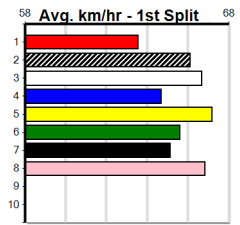

Horsham

LOCKS CONSTRUCTIONS

485 Metres

Mixed 4/5

8

5:09PM

(VIC time)

BAROOGA SMOKE (8) is absolutely airborne at present and with a clear run early he can get the job done. NEW JACK SWING (3) is better than his past two runs and he will be on the speed throughout. CRAZY OLD DUCK (2) was brilliant at Warrnambool

1st $1750
2nd $500
3rd $250

Watchdog Tips: **8** **3** **2** **5** **Bet:** **Box Quinella 2,3,8 ($10 for 333.33%)**

Form	Box	Weight	Dist	Track	Date	Time	BON	Margin	1st/2nd (Time)	PIR	Checked	Comment	W/R	Split 1	S/P	Grade	Winning Boxes								
1 GARDENER'S BOYO [5]																	<i>Likely to get too far back early, prefer to watch</i>								
WBK D Oct-17 VELOCETTE SALLY GARDENS $21.00																	<table border="1"> <tr><td>1</td><td>2</td><td>3</td><td>4</td><td>5</td><td>6</td><td>7</td><td>8</td></tr> <tr><td>3</td><td>2</td><td></td><td>1</td><td>1</td><td></td><td></td><td></td></tr> <tr><td>Prize</td><td colspan="7"></td><td>$12,920.00</td></tr> <tr><td>Best</td><td colspan="7"></td><td>NBT</td></tr> <tr><td>Starts</td><td colspan="7"></td><td>70-7-10-11</td></tr> <tr><td>Trk/Dst</td><td colspan="7"></td><td>4-0-2-0</td></tr> <tr><td>APM</td><td colspan="7"></td><td>$3604</td></tr> </table>								
Trainer: Paul Radstock (Burnbank)																									
4th	(6)	32.4	500	BEN	R6	22-Jan-21	28.61	27.96	9.50	GLEESON (27.96)	M/555	C1	.	.	6.71	$41.80	5								
5th	(4)	32.2	500	BEN	R4	29-Jan-21	28.74	28.08	9.00	SMART AS JACK (28.12)	M/655	C5	.	.	6.84	$61.20	5H								
8th	(3)	32.5	500	BEN	R8	03-Feb-21	28.70	28.12	8.50	MR. BAR WICKED (28.12)	M/888	C5	.	.	7.08	$17.90	5								
2nd	(1)	32.5	500	BEN	R12	10-Feb-21	28.40	28.30	1.5L	IM NOT BUDGING (28.30)	M/322	C1	.	.	6.70	$5.40	T3-5								
Owner(s): P Radstock																									
2 CRAZY OLD DUCK [5]																	<i>Brilliant effort at Warrnambool, threat if steps</i>								
WBE B Mar-18 FERNANDO BALE MARCUS GLORY $4.60																	<table border="1"> <tr><td>1</td><td>2</td><td>3</td><td>4</td><td>5</td><td>6</td><td>7</td><td>8</td></tr> <tr><td>4</td><td></td><td>1</td><td>1</td><td></td><td></td><td></td><td>1</td></tr> <tr><td>Prize</td><td colspan="7"></td><td>$11,190.00</td></tr> <tr><td>Best</td><td colspan="7"></td><td>FSTD</td></tr> <tr><td>Starts</td><td colspan="7"></td><td>37-7-10-5</td></tr> <tr><td>Trk/Dst</td><td colspan="7"></td><td>0-0-0-0</td></tr> <tr><td>APM</td><td colspan="7"></td><td>$5939</td></tr> </table>								
Trainer: Garry Marshman (Heathmere)																									
6th	(6)	27.1	410	HOR	R6	26-Jan-21	23.69	23.29	4.75	BETATRON (23.37)	M/65	C1	.	.	10.52	$17.80	RWF								
6th	(1)	27.6	460	GEL	R6	30-Jan-21	26.27	25.76	6.50	BEERS ON BRODY (25.81)	M/234	C1	.	.	6.65	$10.50	5								
4th	(7)	27.1	450	WBL	R6	04-Feb-21	25.62	25.11	7.50	LULRICKEN BALE (25.11)	M/664	C5	.	.	6.86	$62.60	5								
1st	(1)	27.1	450	WBL	R6	11-Feb-21	25.25	25.00	1.75	MAX TRACTOR (25.37)	M/122	.	.	.	6.58	$7.40	5								
Owner(s): G Marshman																									
3 NEW JACK SWING (NSW)[5]																	<i>Better than his past two runs, clear danger</i>								
WBD D Nov-18 FERNANDO BALE MINNESOTA NICE $6.50																	<table border="1"> <tr><td>1</td><td>2</td><td>3</td><td>4</td><td>5</td><td>6</td><td>7</td><td>8</td></tr> <tr><td>3</td><td></td><td></td><td>1</td><td></td><td></td><td></td><td>2</td></tr> <tr><td>Prize</td><td colspan="7"></td><td>$11,663.33</td></tr> <tr><td>Best</td><td colspan="7"></td><td>FSTD</td></tr> <tr><td>Starts</td><td colspan="7"></td><td>20-6-4-1</td></tr> <tr><td>Trk/Dst</td><td colspan="7"></td><td>0-0-0-0</td></tr> <tr><td>APM</td><td colspan="7"></td><td>$6036</td></tr> </table>								
Trainer: Deborah Coleman (Lara)																									
4th	(2)	30.8	450	WBL	R7	30-Dec-20	25.40	24.92	4.00	FORTUNA BALE (25.13)	M/445	C5	.	.	6.58	$11.90	5F								
2nd	(2)	30.9	450	WBL	R6	07-Jan-21	25.28	25.10	0.75	LLA LA MISSOURI (25.23)	M/223	C5	.	.	6.50	$3.50	X45								
8th	(4)	31.0	520	CRN	R8	13-Jan-21	31.23	29.99	18.00	FRACTURED (29.99)	S/8777	C2	.	.	5.73	$2.60	5								
8th	(6)	30.7	450	SHP	R8	18-Jan-21	25.90	25.09	12.00	RUN BABA RUN (25.09)	M/878	C1	.	.	6.86	$8.60	X45								
Owner(s): R Horne																									
4 EUREKA ICON [5]																	<i>May get buried back early on, place preferred</i>