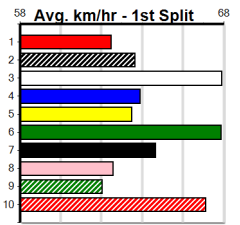

Horsham

TAB.COM.AU FINAL

410 Metres

Maiden Final

2

3:03PM

(VIC time)

SKIBO BOY (1) has turned in some handy performances to date and he is drawn to lead throughout. NITRO TOMMY (3) was impressive on debut and he just needs a little room early on. ASTON ATLAS (7) is showing loads of potential.

1st $1650($1000)
2nd $475
3rd $235

Watchdog Tips: **1** **3** **7** **6** **Bet:** Trifecta 1,3/1,3,6,7/1,2,3,4,6,7 ($10 - 41.67%)

Form	Box	Weight	Dist	Track	Date	Time	BON	Margin	1st/2nd (Time)	PIR	Checked	Comment	W/R	Split 1	S/P	Grade
1 SKIBO BOY [M] <i>Impressive in his heat, likely leader, looks good</i>																
WBK	D			Mar-18	BIRTHDAY BOY				RADIO SILENT							$4.60
Trainer: Stephen Elsum (Camperdown)																
6th	(3)	33.3	410	HOR	R1	19-Jan-21	24.39	23.06	12.00LBANJO BERT (23.59)	M/77	C4	.	.	11.24	$8.70	M
3rd	(8)	33.7	390	WBL	R3	04-Feb-21	22.46	21.77	2.50LCRACKERJACK NOAH (22.30)	M/33	.	.	.	8.98	$10.40	MH
2nd	(3)	33.5	410	HOR	R3	09-Feb-21	23.42	22.77	2.75LASTON ATLAS (23.24)	Q/22	.	.	.	10.61	$6.30	MH
7th	(5)	33.9	390	WBL	R3	11-Feb-21	23.46	21.93	15.00CLOUD RAISER (22.43)	M/58	C4	.	.	9.13	$21.90	MF
Owner(s): S Elsum																
2 GINTOKI BALE (NSW)[M] <i>Better for the run on debut, put in exotics</i>																
BK	D			Aug-19	DYNA VILLA				QUINA BALE							$10.00
Trainer: Samantha Grenfell (Anakie)																
2nd	(2)	34.2	410	HOR	R2	09-Feb-21	23.86	22.77	7.00LNITRO TOMMY (23.40)	M/63	C1	.	.	10.81	$7.30	MH
Owner(s): J Wheeler																
3 NITRO TOMMY [7] <i>Dominant on debut, danger with a clear run</i>																
BK	D			Apr-19	ZAMBORA BROCKIE				ROCK LILY							$3.20
Trainer: Garry George (Beulah)																
1st	(3)	34.2	410	HOR	R2	09-Feb-21	23.40	22.77	7.00LGINTOKI BALE (23.86)	M/31	C1	.	.	10.43	$4.80	MH
Owner(s): C Finianos																
4 JUSTIFY [M] <i>*** SCRATCHED ***</i>																
BD	B			Jul-18	DYNA TRON				SHE'S OUR CAVIAR							$10.00
Trainer: Paul Abela (Parwan)																
3rd	(2)	27.1	525	MEP	R2	02-Dec-20	30.88	29.88	5.00LNEW SHEPARD (30.54)	M/4333	C3	.	.	5.34	$1.90	M
3rd	(8)	27.1	600	MEP	R4	23-Dec-20	35.13	34.55	1.25LAMBITION (35.06)	M/3333	C2	.	.	9.44	$11.20	RW
3rd	(8)	27.4	410	HOR	R2	09-Feb-21	23.87	22.77	7.00LNITRO TOMMY (23.40)	S/45	.	.	W	10.78	$1.80	MH
7th	(1)	27.5	400	GEL	R1	13-Feb-21	23.78	22.32	7.50LGLEAMING (23.28)	M/88	C7	.	.	9.25	$2.40	M
Owner(s): D Baker																
5 YOSHIRO BALE (NSW)[M] <i>Drawn to find early bother, needs a mix up</i>																
BK	D			Mar-19	FERNANDO BALE				DYNA GLINDA							$16.00
Trainer: Mark Delbridge (Balliang)																
6th	(6)	24.9	390	WBL	R2	04-Feb-21	23.14	21.77	14.00LASTON ORAZIO (22.17)	M/76	C8	.	.	9.02	$6.10	MH
3rd	(4)	24.9	410	HOR	R3	09-Feb-21	23.90	22.77	9.50LASTON ATLAS (23.24)	M/33	.	.	.	10.82	$13.20	MH
Owner(s): B Wheeler																
6 UFORO BALE (NSW)[7] <i>Never headed on debut, tough draw, respect</i>																
F	D			Jul-19	FERNANDO BALE				PRUE BALE							$8.00
Trainer: Samantha Grenfell (Anakie)																
1st	(7)	32.2	410	HOR	R1	09-Feb-21	23.52	22.77	5.50LTYNSLEE BALE (23.91)	M/11	C1	.	.	10.43	$10.00	MH
Owner(s): B Wheeler																
7 ASTON ATLAS [7] <i>Powered to the line in his het win, can threaten</i>																
BE	D			Mar-19	BLACK MAGIC OPAL				ASTON CHANEL							$3.60
Trainer: Rodney Clark (Toolleen)																
6th	(8)	32.2	390	BAL	R2	20-Jan-21	22.71	21.72	10.00LSOUTH SONG (22.03)	M/66	.	.	.	8.78	$3.40	MH
3rd	(2)	31.9	410	HOR	R1	02-Feb-21	23.71	22.99	0.50LFOREVER WORDS (23.69)	M/33	C1	.	.	10.58	$3.80	M
1st	(1)	31.9	410	HOR	R3	09-Feb-21	23.24	22.77	2.75LSKIBO BOY (23.42)	Q/11	.	.	.	10.36	$2.00	MH
Owner(s): R Borda																
8 TYNSLEE BALE (NSW)[M] <i>May be posted wide for the journey, next time</i>																
BD	B			Jul-19	FERNANDO BALE				PRUE BALE							$15.00
Trainer: Samantha Grenfell (Anakie)																
2nd	(6)	22.9	410	HOR	R1	09-Feb-21	23.91	22.77	5.50LUFORO BALE (23.52)	M/22	C4	.	.	10.92	$14.30	MH
Owner(s): B Wheeler																
9 BLACK BELT MAGIC (NSW)[M]Res. <i>*** SCRATCHED ***</i>																
BK	B			Feb-19	BLACK MAGIC OPAL				BELT UP TUBSY							$10.00
Trainer: Mark McClelland (Pearcedale)