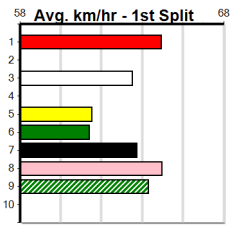

Horsham

3WM/MIXX FM

410 Metres

Maiden

1

2:46PM

(VIC time)

MY MATE TIP (3) has been smartly placed in his two runs to date and he can make every post a winner today. SNEAKY KISS (1) has been placed in three of her past five and she is drawn to get all the breaks. PEARL'S ENTITY (8) has solid claims

1st $1405
2nd $400
3rd $200

Watchdog Tips: **3** **1** **8** **5** **Bet:** **Trifecta 1,3/1,3,5,8/1,2,3,4,5,8 ($10 - 41.67%)**

Form	Box	Weight	Dist	Track	Date	Time	BON	Margin	1st/2nd (Time)	PIR	Checked	Comment	W/R	Split 1	S/P	Grade	
1	BK B				Jan-19												
SNEAKY KISS [M] <i>Placed in three of her past five, danger again</i>																	
QUICK KISSES $4.80																	
Trainer: Melissa Fullerton (Red Cliffs)																	
3rd	(8)	31.9	410	HOR	R2	12-Jan-21	24.07	23.02	6.50	LELLIOTT NESS (23.61)	M/33	.	.	.	10.55	$18.20	MH
2nd	(4)	31.9	410	HOR	R2	19-Jan-21	23.82	23.06	0.25	NINJA GIRL MIA (23.80)	Q/12	C1	.	.	10.38	$28.40	MF
5th	(3)	32.0	410	HOR	R1	26-Jan-21	24.33	23.29	10.00	KING KABOOM (23.66)	M/45	C2	.	.	10.60	$8.20	M
6th	(1)	31.7	425	BEN	R1	05-Feb-21	24.86	23.65	8.00	ROXY RUM PUMPER (24.33)	M/443	C5	.	.	6.76	$16.30	MH
Owner(s): FULLO (SYN), B Fullerton, M Fullerton																	

Winning Boxes							
1	2	3	4	5	6	7	8
Prize				$1,375.00			
Best				NBT			
Starts				7-0-1-2			
Trk/Dst				6-0-1-2			
APM				$795			

Form	Box	Weight	Dist	Track	Date	Time	BON	Margin	1st/2nd (Time)	PIR	Checked	Comment	W/R	Split 1	S/P	Grade
2	BK B				Jun-19											
WHEELIN' IN [M] <i>Dam has produced some handy types, respect</i>																
MISS HARMONY $8.00																
Trainer: Jennifer Torr (Myers Flat)																
Owner(s): D Torr																

Winning Boxes							
1	2	3	4	5	6	7	8
Prize				$0			
Best				FSH			
Starts				0-0-0-0			
Trk/Dst				0-0-0-0			
APM				$0			

Form	Box	Weight	Dist	Track	Date	Time	BON	Margin	1st/2nd (Time)	PIR	Checked	Comment	W/R	Split 1	S/P	Grade	
3	BK D				Jul-19												
MY MATE TIP [M] <i>Smartly placed in both runs, hard to hold out</i>																	
MISS GYPSY LEE $3.60																	
Trainer: Nick Lecchino (Lethbridge)																	
2nd	(1)	30.5	450	BAL	R4	06-Feb-21	25.78	25.55	2.00	FEARLESS RUNNER (25.66)	M/322	.	.	W	6.78	$1.60	M
2nd	(7)	30.5	450	WBL	R1	11-Feb-21	25.65	25.00	0.75	BLAZING BEAST (25.60)	M/222	.	.	.	6.89	$1.90	M
Owner(s): LECCHINO SYND (SYN), N Lecchino, S Lecchino, N Lecchino																	

Winning Boxes							
1	2	3	4	5	6	7	8
Prize				$635.00			
Best				FSH			
Starts				2-0-2-0			
Trk/Dst				0-0-0-0			
APM				$635			

Form	Box	Weight	Dist	Track	Date	Time	BON	Margin	1st/2nd (Time)	PIR	Checked	Comment	W/R	Split 1	S/P	Grade
4	WBK B				Mar-19											
DIAMOND SIENA [M] <i>Grand dam was a star chaser, watch betting</i>																
INFINITE WISH $7.50																
Trainer: Heather Baxter (Murtoa)																
Owner(s): CHAMPAGNE PTN (SYN), S Smith, A Langton																

Winning Boxes							
1	2	3	4	5	6	7	8
Prize				$0			
Best				FSH			
Starts				0-0-0-0			
Trk/Dst				0-0-0-0			
APM				$0			

Form	Box	Weight	Dist	Track	Date	Time	BON	Margin	1st/2nd (Time)	PIR	Checked	Comment	W/R	Split 1	S/P	Grade	
5	BK D				Apr-19												
NITRO SHELBY [M] <i>Had plenty of support on debut, must keep safe</i>																	
ROCK LILY $10.00																	
Trainer: Garry George (Beulah)																	
5th	(8)	37.1	410	HOR	R3	09-Feb-21	24.17	22.77	14.00	LASTON ATLAS (23.24)	M/45	C4	.	.	11.03	$3.30	MH
Owner(s): C Finianos																	

Winning Boxes							
1	2	3	4	5	6	7	8
Prize				$0.00			
Best				NBT			
Starts				1-0-0-0			
Trk/Dst				1-0-0-0			
APM				$0