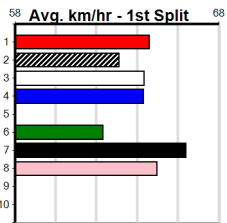

Sale

TAB VENUE MODE HT1

440 Metres

Mixed 6/7 Heat

2

6:17PM

(VIC time)

BOBBY BEAN ROSE (4) has been racing well in stronger company of late and he has the speed to make every post a winner. WHAKAHORO (2) powered to the line in his top 25.88 Warragul win and he will continue to improve with more racing under his belt.

1st $1650
2nd $475
3rd $235

Watchdog Tips: 4 2 3 8 **Bet:** **Exacta 4/2,3,8 ($10 for 333.33%)**

Form Box Weight Dist Track Date Time BON Margin 1st/2nd (Time) PIR Checked Comment W/R Split 1 S/P Grade

1 BARWIDGI [6] *Capable but needs room early, place preferred*
RF D Nov-18 FERNANDO BALE LUCY NORRIS $8.00
Trainer: Jennifer Gill (Darriman)
1st (5) 30.1 440 SLE R2 10-Feb-21 25.25 24.86 2.50LALL FORD (25.41) M/311 C5 SW . 5.42 $6.20 X67
2nd (5) 30.2 440 SLE R10 14-Feb-21 25.28 24.42 1.00LMISS SOMERTON (25.22) M/433 C5 . . 5.33 $6.00 X67
7th (4) 30.0 440 SLE R4 21-Feb-21 25.72 24.75 7.50LZIPPING SENSE (25.21) M/477 C8 . . 5.37 $13.80 6G
3rd (5) 29.7 440 SLE R10 26-Feb-21 25.24 24.74 7.50LFREDDIE CRUISER (24.74) M/433 C2 . . 5.52 $9.90 RW
Winning Boxes

1	2	3	4	5	6	7	8
				1		1	
Prize	$6,475.00						
Best	25.25						
Starts	20-2-6-4						
Trk/Dst	13-2-5-2						
APM	$5633						

2 WHAKAHORO [7] *Powered to the line in his maiden win, danger*
BK D Sep-18 THIRTY TALKS PAUA EXPLOSION $3.60
Trainer: Peter Dedes (Devon Meadows)
6th (6) 33.4 515 SAP R2 17-Jan-21 30.30 29.60 10.00LASTON ORIENTAL (29.60) S/6766 C5 V5 . 5.37 $7.80 MH
3rd (4) 33.3 515 SAP R1 07-Feb-21 30.20 29.58 7.00LGRACE'S SPIRIT (29.75) M/4333 C4 SW . 5.26 $13.10 RW
1st (7) 33.4 460 WGL R1 11-Feb-21 25.88 25.88 5.00LZIPPING TIFFANY (26.23) M/321 C1 . . 6.68 $2.60 T3-RW
3rd (2) 33.3 520 CRN R6 24-Feb-21 30.41 30.25 2.25LUP THE AMOUNT (30.25) S/6444 C1 . . 5.62 $3.30 X67
Winning Boxes

1	2	3	4	5	6	7	8
						1	
Prize	$4,585.00						
Best	FSH						
Starts	14-1-6-4						
Trk/Dst	0-0-0-0						
APM	$2650						

3 ANDO'S MILLEY [6] *Can come out running, threat if crosses early*
BK B Aug-18 BLAZIN' BOMBER HOT DREAM $9.00
Trainer: Eddie Lieshout (Drouin West)
7th (1) 29.7 400 WGL R10 22-Jan-21 23.34 22.44 11.00LTWO PHONES (22.61) M/87 C8 . W 8.91 $8.40 6G
2nd (7) 29.4 440 SLE R9 05-Feb-21 25.89 24.97 14.00LZACHARY (24.97) S/622 C1 . . 5.53 $14.30 6G
3rd (7) 29.5 400 WGL R10 08-Feb-21 23.12 22.59 5.50LABOUT BOB (22.75) M/23 C1 . . 8.44 $2.10 RW
5th (2) 29.4 400 WGL R9 16-Feb-21 23.50 22.22 9.00LMAYHEM THRILL (22.90) M/86 C5 . . 9.00 $7.00 6G
Winning Boxes

1	2	3	4	5	6	7	8
					1	1	
Prize	$3,095.00						
Best	NBT						
Starts	13-2-2-3						
Trk/Dst	2-0-1-0						
APM	$2173						

4 BOBBY BEAN ROSE [6] *Drops in class, empty draw helps, looks good*
F D Oct-18 BERNARDO DASH OF ROSE $2.40
Trainer: Luke Whelan (Metung)
7th (8) 33.9 515 SAN R3 14-Jan-21 30.78 29.33 19.00LLAKEVIEW CRUISER (29.46) S/7877 C7 . . 5.25 $14.20 RWF
3rd (5) 33.9 460 WGL R5 19-Jan-21 26.35 25.35 15.00LLIMITING (25.35) M/533 C1 . . 6.94 $7.80 X67
3rd (5) 33.5 460 WGL R9 26-Jan-21 26.05 25.69 1.75LVIVY ISOBEL (25.95) M/533 . . . 6.73 $14.10 RW
5th (5) 33.2 525 MEA R2 30-Jan-21 30.71 29.83 8.00LLALA KIWI (30.17) M/8555 C1 SW . 5.29 $10.90 X67
Winning Boxes

1	2	3	4	5	6	7	8
					1		1
Prize	$7,305.00						
Best	25.16						
Starts	22-2-6-2						
Trk/Dst	4-1-1-0						
APM	$2763						

5 *** VACANT BOX ***
Trainer:
Owner(s):