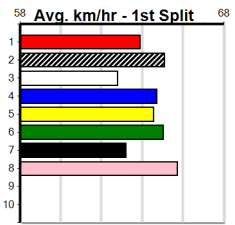

Sale

FLYING COLOURS TRAVEL (250+ RANK)

12

9:39PM

(VIC time)

1st $1650
2nd $475
3rd $235

Watchdog Tips: **8** **4** **6** **5** **Bet:** **Trifecta 4,8/4,5,6,8/1,4,5,6,7,8 ($10 - 41.67%)**

SAD BUT TRUE (8) is highly talented when at peak fitness and she is expected to fire fresh.
PARUMBA BARCIA (4) is improving all the time and he will pour the pressure on from the outset.
LOADED (6) must be respected.