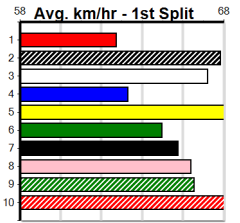

INCENDIO (2) has scored some electric wins here to date and he should be able to pounce on the early lead. RUMOUR FILE (4) was enormous at Warragul two runs back and he just needs a little luck in running. JOKING BEAR (3) has the talent

1st $1650
2nd $475
3rd $235

Watchdog Tips: 2 4 3 8 Bet: Trifecta 2,4/2,3,4,8/2,3,4,5,7,8 ($10 - 41.67%)

Main table containing race details for 10 races, including horse names, trainers, odds, and winning boxes. Races include ZIPPING NORMAN, INCENDIO, JOKING BEAR, RUMOUR FILE, KODY TALKS, WAY TO IMPORTANT, CAMULOS, PATRICIA MAUREEN, ASTON LOGAN, and SUPERIOR KIKI.