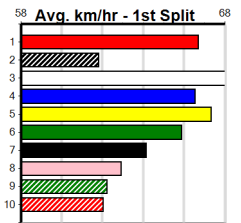

Healesville

GOUGH CUTS FINAL

350 Metres

Maiden Final

1

11:08AM

(VIC time)

1st $1650($1000)

2nd $475

3rd $235

RACK CITY (3) has continued to improve with each run and with a clear run early he can score again. WIGGLE IT BART (1) has been smartly placed in his past three and he is drawn to be prominent throughout. LILLY PATCH (5) won't be far away

Watchdog Tips: **3 1 5 6** **Bet:** Trifecta 1,3/1,3,5,6/1,2,3,5,6,7 ($10 - 41.67%)

Form	Box	Weight	Dist	Track	Date	Time	BON	Margin	1st/2nd (Time)	PIR	Checked	Comment	W/R	Split 1	S/P	Grade

1 WIGGLE IT BART [M] *Solidly placed in his past three, clear danger*
BD D Apr-18 LED ZEPPELIN EMPIRE ENTOURAGE **$3.60**

Trainer: Donna Furey (Pearcedale)

7th (1)	37.3	300	HVL	R1	07-Feb-21	17.60	16.58	15.00	LUNQUESTIONED (16.58)	S/8	C4	.	.	4.23	$26.10	MH
2nd (8)	37.4	350	HVL	R1	12-Feb-21	19.95	19.74	1.00	LCHASING LOVE (19.89)	S/7	C1	.	.	6.86	$1.90	T3-M
2nd (2)	37.4	350	HVL	R3	19-Feb-21	19.77	19.31	1.75	LJET AGE (19.66)	M/4	C1	.	.	6.79	$3.90	T3-RW
2nd (1)	37.6	350	HVL	R3	23-Feb-21	19.94	19.67	3.00	LACK CITY (19.73)	M/2	.	SW	.	6.69	$14.40	MH

Owner(s): D Furey

Winning Boxes

1	2	3	4	5	6	7	8
Prize							
Best							
Starts							
Trk/Dst							
APM							

Prize Best $705.00
Starts NBT
Trk/Dst 6-0-3-0
APM 5-0-3-0 $705

2 WHISPY WATSON [7] *Well deserved win last time, harder today, place*
F D Jan-19 COSMIC RUMBLE PENELOPES CRUZ **$6.50**

Trainer: Derek Faulknull (Diggers Rest)

2nd (8)	33.0	450	SHF	R2	16-Jan-21	26.12	25.18	4.25	LFontella (25.84)	M/633	C1	.	.	7.25	$6.60	RW
3rd (4)	33.2	500	BEN	R4	03-Feb-21	28.96	28.12	11.00	LCHATTERING TEETH (28.25)	S/844	C1	.	.	7.10	$9.40	RW
4th (6)	33.2	425	BEN	R1	12-Feb-21	24.63	23.85	12.00	L MULGA BILL (23.85)	M/344	C1	V7	.	6.75	$52.30	M
1st (1)	33.6	350	HVL	R2	23-Feb-21	19.91	19.67	2.50	L YOU NUGGET (20.07)	M/1	C1	.	.	6.79	$12.20	MH

Owner(s): D Faulknull

Winning Boxes

1	2	3	4	5	6	7	8
1							
Prize							
Best							
Starts							
Trk/Dst							
APM							

Prize Best $2,015.00
Starts NBT
Trk/Dst 10-1-2-2
APM 1-1-0-0 $1777

3 RACK CITY [7] *Continues to impress, good muster, go close*
BE D Dec-18 BARCIA BALE VISUALIZE IT **$3.00**

Trainer: Aaron Debattista (Toolleen)

5th (1)	33.3	385	SHF	R9	01-Feb-21	22.76	21.46	11.00	L KRAKEN SHIMMER (22.05)	M/25	C4	.	.	8.18	$3.70	M
2nd (1)	32.8	300	HVL	R1	21-Feb-21	16.97	16.80	0.75	L CHIEF'S SHOUT (16.92)	M/3	C1	.	.	3.98	$11.00	M
1st (8)	32.9	350	HVL	R3	23-Feb-21	19.73	19.67	3.00	L WIGGLE IT BART (19.94)	M/1	.	SW	.	6.62	$1.50	MH

Owner(s): A Ryan

Winning Boxes

1	2	3	4	5	6	7	8
							1
Prize							
Best							
Starts							
Trk/Dst							
APM							

Prize Best $1,225.00
Starts NBT
Trk/Dst 3-1-1-0
APM 1-1-0-0 $1225

4 SCOTT HUE (NSW)[M] *Steady on debut, drawn to find bother, risky*
BEF D Feb-19 BARCIA BALE MISSILE FLASH **$16.00**

Trainer: Emma Bowles (Tatura)

4th (7)	31.9	350	HVL	R3	23-Feb-21	20.40	19.67	10.00	L RACK CITY (19.73)	M/6	C4	.	.	6.80	$14.50	MH

Owner(s): SCOTT FORTITUDE (SYN), E Bowles, L Scott

Winning Boxes

1	2	3	4	5	6	7	8
Prize							
Best							
Starts							
Trk/Dst							
APM							

Prize Best $0.00
Starts NBT
Trk/Dst 1-0-0-0
APM 1-0-0-0 $0

5 LILLY PATCH [M] *Good muster, better for the run last week, threat*
WBD B Jan-19 FERNANDO BALE LILLY LANE **$7.50**

Trainer: Joshua Formosa (Heathcote)

4th (5)	27.4	385	SHF	R1	08-Feb-21	22.55	21.72	9.50	L MYSTERY TALENT (21.89)	M/64	.	.	.	8.63	$2.50	M
3rd (2)	27.4	385	SHF	R3	15-Feb-21	22.07	21.47	1.5L	L HACKER (21.97)	M/43	C4	.	.	8.41	$2.50	M
3rd (2)	27.0	350	HVL	R3	23-Feb-21	20.25	19.67	7.50	L RACK CITY (19.73)	M/3	C5	.	.	6.76	$4.00	MH

Owner(s): J Formosa

Winning Boxes

1	2	3	4	5	6	7	8
Prize							
Best							
Starts							
Trk/Dst							
APM							

Prize Best $320.00
Starts NBT
Trk/Dst 3-0-0-2
APM 1-0-0-1 $320