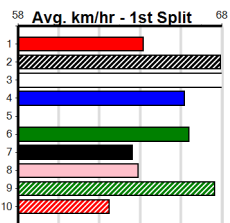

350 Metres

Mixed 6/7

2

11:23AM

(VIC time)

UNQUESTIONED (5) has lit up the clock in her two wins to date and with a clear run early she can score again. PERCY'S PRINCESS (3) has been dominant in her past two at Warragul and she ill be on the speed from the outset. HOT DIESEL (2) has claims

1st $1650
2nd $475
3rd $235

Watchdog Tips: 5 3 2 7 Bet: Trifecta 3,5/2,3,5,7/1,2,3,5,6,7 ($10 - 41.67%)

Table for race 1: REMEMBER PRINCE [6], ALCYONE, $8.00. Includes race details, horse stats, and winning boxes.

Table for race 2: HOT DIESEL [7], NANCY MAY, $9.00. Includes race details, horse stats, and winning boxes.

Table for race 3: PERCY'S PRINCESS [6], ELITE DIVA, $3.40. Includes race details, horse stats, and winning boxes.

Table for race 4: ON THE RITZ [7], RITZA BRILLIANCE, $21.00. Includes race details, horse stats, and winning boxes.

Table for race 5: UNQUESTIONED [6], UNQUESTIONABLY, $2.60. Includes race details, horse stats, and winning boxes.

Table for race 6: SIMON SAYS [6], AEROPLANE JET, $10.00. Includes race details, horse stats, and winning boxes.

Table for race 7: MANILA SUNRISE [6], MANILA BLUE, $7.50. Includes race details, horse stats, and winning boxes.

Table for race 8: BATMAN'S DREAMS [6], FLASH RIOT, $16.00. Includes race details, horse stats, and winning boxes.

Table for race 9: PATRIOT LINGOLN [7] Res. *** SCRATCHED *** LARICO, $12.00. Includes race details, horse stats, and winning boxes.

Table for race 10: ZIPPING TRISH (NSW) [7] Res. *** SCRATCHED *** ZIPPING CATRA, $51.00. Includes race details, horse stats, and winning boxes.