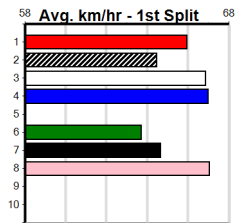

TRIALS EVERY WEDNESDAY

300 Metres

Grade 5

11

2:02PM

(VIC time)

STAR HAWK (4) recently recorded a dynamic 22.44 Geelong win recently and he will be suited to straight track racing. TYSON'S TOWN (3) is three of three here and he just needs a little room early on. ZIMMER BALE (1) is better than his form reads