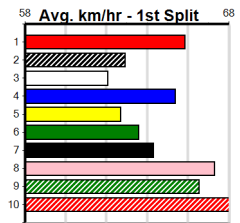

DOWNLOAD THE NEW WATCHDOG APP

350 Metres
Grade 5

6

12:28PM

(VIC time)

INDIAN CALLING (8) was a dominant 19.76 winner here last time and he will exit the same draw today. KILPATRICK (7) was impressive at Sandown last time and he just needs a clear crack mid race. ANDY TIME (4) is showing promise