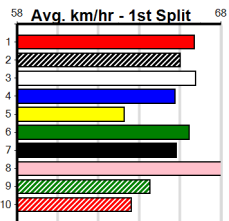

#13STRONG (3-6 WINS) HT2

300 Metres

Restricted Win Heat

10

1:47PM

(VIC time)

1st $1650
2nd $475
3rd $235

Watchdog Tips: **8** **3** **5** **6** **Best:** **Win 8**

MARIO VEST ONLY (8) looks ideally drawn out wide and he has turned in some impressive performances here of late. PADDY'S MARVEL (3) broke the clock at Bendigo and he can carve out a scorching first sectional. AUBAMEYANG (5) shows promise