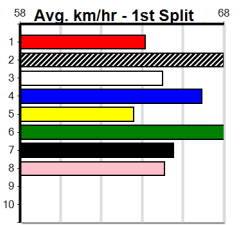

12

2:26PM

(VIC time)

FAB SIX (6) was brilliant when placed here three runs back and he can go one better today. ROYAL ARRIVAL (5) has a terrific turn of foot and with an ounce of luck early he can feature. ZIPPING LACH (8) likes to scout wide in his races.

1st $1650
2nd $475
3rd $235

Watchdog Tips: 6 5 8 2 Bet: Trifecta 5,6/2,5,6,8/2,3,5,6,8 ($10 - 55.56%)

Main race results table with columns: Form, Box, Weight, Dist, Track, Date, Time, BON, Margin, 1st/2nd (Time), PIR, Checked, Comment, W/R, Split 1, S/P, Grade. Includes race details for Sweet About Lily, Shady Talks, Riccarton Weaver, Midnight Breeze (NSW), Royal Arrival, Fab Six (SA), Fast Talker, Zipping Lach (NSW), and No Reserve races.