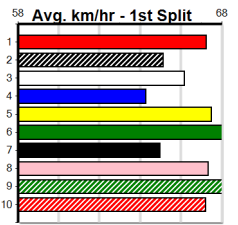

1st \$1900(\$1000)
2nd \$550
3rd \$275

Watchdog Tips: **6** **8** **3** **2** **Bet:** **Win 6**

Form	Box	Weight	Dist	Track	Date	Time	BON	Margin	1st/2nd (Time)	PIR	Checked	Comment	W/R	Split 1	S/P	Grade
1	STRUCTURE (NSW)[5]											<i>Capable but drawn inside out, place best</i>				
BK	D				May-18	KINLOCH BRAE			ZIPPING SPRING					\$10.00		
Trainer: Abraham Formosa (Red Castle)																
1st	(7)	31.3	300	HVL	R2	29-Jan-21	17.13	17.01	2.00LDRACONIC LAD (17.26)	M/4	C1	.	.	4.05	\$1.30	T3-RW
1st	(3)	31.6	300	HVL	R8	05-Feb-21	16.99	16.49	4.50LPAPA PANDA (17.30)	S/2	.	SW	.	4.06	\$1.20	T3-5
3rd	(8)	31.1	300	HVL	R4	14-Feb-21	17.07	16.55	3.75LITTLE NELLIE (16.82)	M/6	C6	.	.	4.02	\$3.20	5
2nd	(5)	31.4	300	HVL	R3	21-Feb-21	16.93	16.80	0.05LHEADS OR TAILS (16.93)	M/4	C4	.	.	4.00	\$4.20	5H
Owner(s): A Formosa																
Winning Boxes																
		1	2	3	4	5	6	7	8							
		1	1				2	1								
Prize									\$5,585.00							
Best									16.81							
Starts									15-4-3-4							
Trk/Dst									7-3-2-2							
APM									\$3145							