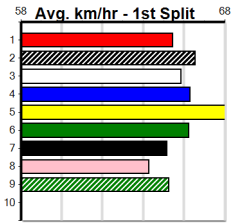

TAB - LIVE SKY RACING VISION

6

350 Metres

Grade 5

12:19PM

(VIC time)

BODHI'S BRO KAI (1) powered to the line in his Shepparton win and he should be suited to straight track racing. ESPECIAL EMPIRE (2) is racing with extreme confidence and he will be on the speed from the outset. REIKO BOSS (6) is better than his form

1st $825
2nd $235
3rd $120

Watchdog Tips:

1 **2** **6** **5**

Bet: Trifecta 1,2/1,2,5,6/1,2,4,5,6,8 ($10 - 41.67%)

Form	Box	Weight	Dist	Track	Date	Time	BON	Margin	1st/2nd (Time)	PIR	Checked	Comment	W/R	Split 1	S/P	Grade	Winning Boxes																	
1	BK	D	Jul-18	EL GRAND SENOR					AMLIN JEWEL			<i>Powered to the line at Shepparton, looks good</i>						$3.20	1	2	3	4	5	6	7	8	1	2	3	4	5	6	7	8
																	Prize Best Starts Trk/Dst APM																	
																	$12,110.00 NBT 22-9-2-2 1-0-0-0 $5334																	
Trainer: Ashlee Terry (Nilma North) 7th (6) 33.1 350 HVL R8 09-Aug-20 19.78 19.16 5.50LEYE CATCHER (19.40) M/3 C8 . . 6.58 $10.60 X45 4th (3) 32.9 400 WGL R10 01-Sep-20 22.96 22.52 3.75LRUN BABA RUN (22.72) M/54 C4 . . 8.55 $3.50 X45 3rd (5) 33.2 450 SHP R6 07-Sep-20 25.70 25.02 10.00LSTICKER SPARKLES (25.02) M/333 C2 . . 6.78 $8.50 5 1st (3) 33.5 450 SHP R6 14-Sep-20 25.47 24.94 1.00LTOO EASY JACK (25.53) M/321 . . 6.77 $2.60 5 Owner(s): S Wheeler																																		

2	BK	D	Nov-17	PRIMO UNO					ESPECIALLY			<i>Flying at present, settles on the speed, danger</i>						$4.60	1	2	3	4	5	6	7	8	1	2	3	4	5	6	7	8
																	Prize Best Starts Trk/Dst APM																	
																	$9,222.50 NBT 30-8-5-4 13-4-3-2 $4896																	
Trainer: Peter Knott (Carnegie) 1st (2) 33.0 425 BEN R12 22-Aug-20 24.41 24.18 5.00FULL OF WEETBIX (24.75) M/111 . . SW . 6.57 $1.90 5 7th (3) 32.8 425 BEN R11 28-Aug-20 24.61 23.50 11.00LALL OVER MAX (23.84) M/554 C2 . . 6.67 $8.90 5 1st (7) 33.1 300 HVL R11 14-Sep-20 16.72 16.72 1.00LCEE ME SNOOP (16.79) M/1 . . SW . 3.93 $4.80 5 1st (7) 32.6 385 SHP R10 21-Sep-20 21.96 21.80 5.00LKRAXEN MAXI (22.31) M/11 . . . . 8.17 $8.00 5 Owner(s): P Knott																																		

3	BK	D	Nov-17	CRASH					CAWBOURNE REV			<i>Racing well but likes to scout wide, finds bother</i>						$12.00	1	2	3	4	5	6	7	8	1	2	3	4	5	6	7	8
																	Prize Best Starts Trk/Dst APM																	
																	$14,328.93 NBT 47-8-6-3 1-0-0-0 $6205																	
Trainer: Justin Booker (Kilmanny) 3rd (8) 33.3 440 SLE R12 13-Sep-20 25.19 24.83 3.5LZIPPING TRENT (24.95) M/433 . . . . 5.46 $57.00 5 1st (6) 32.8 440 SLE R11 18-Sep-20 25.26 24.71 1.5LDIAMOND CARTEL (25.36) M/211 C1 . . . . 5.36 $2.70 5NP 1st (7) 32.7 520 SLE R5 20-Sep-20 29.88 29.38 1.75LMADALIA MICK (29.99) M/444 C1 SW . . 9.59 $12.10 5NP 8th (6) 32.8 460 WGL R7 26-Sep-20 26.70 25.91 7.00LEZRA BALE (26.22) M/777 C2 . W . 6.69 $16.20 5 Owner(s): DODGE N BOOKS (SYN), J Booker, R Aurisch, K Morrison