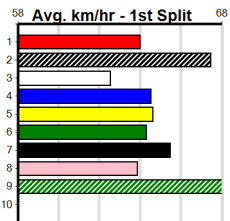

TAB - LONG MAY WE PLAY VETERANS (25

12

2:11PM

(VIC time)

300 Metres S/E Veteran

LIGHTNING BEN (5) has been racing well in stronger company of late and he should be able to light them up mid race. EAR WE COME (7) has a great record here and she can atone for her luckless runs of late. EXPENSE EVE (8) will charge to the line

1st $825
2nd $235
3rd $120

Watchdog Tips: 5 7 8 1 Bet: Win 5

Main table containing race details for 10 races, including horse names, trainers, owners, and odds. Includes sub-tables for winning boxes and race results for each event.