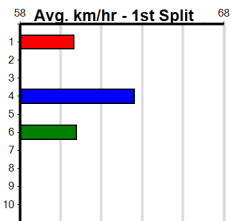

EVERY RACE LIVE ON THE WATCHDOG A

300 Metres

Maiden

1
11:00AM

(VIC time)

PRINCESS LACE (7) is a well bred type and her dam produced the explosive Pretty Machine.
POLLY POCKET (3) is another well bred type and her dam produced the talented Sharp Diamond.
PAT'S ME MUM (8) is an improving type

1st $825
2nd $235
3rd $120

Watchdog Tips: **7** **3** **8** **1** **Bet:** **Trifecta 3,7/1,3,7,8/1,3,6,7,8 ($10 - 55.56%)**