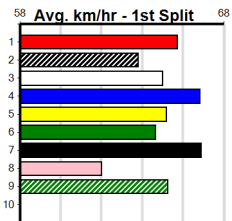

Healesville

8

12:49PM

(VIC time)

1st \$825
2nd \$235
3rd \$120

Watchdog Tips: 7 4 3 1 Bet: Trifecta 4,7/1,3,4,7/1,2,3,4,6,7 (\$10 - 41.67%)

#13strong
350 Metres
Grade 5

MAKE A PAT (7) led for a long way when placed here last time and he can go one better today. INTER CODY (4) has a great record this track and trip and he can work into the mix mid race. CHILL (3) is better than his past few runs