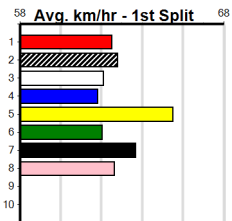

Healesville

WILD GRAINS BAKERY

350 Metres

Mixed 6/7

5

12:01PM

(VIC time)

ALWAYS PRIMED (7) was placed in slick time here two runs back and he will find this event a little easier. LOOBY'S ME MUM (3) is better than his form reads and he is expected to race well fresh.
NAGA VIPER (5) is an improving type

1st $825
2nd $235
3rd $120

Watchdog Tips: **7** **3** **5** **6** **Bet:** **Trifecta 3,7/3,5,6,7/2,3,5,6,7,8 ($10 - 41.67%)**