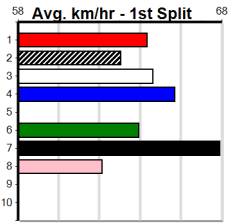

4

11:46AM

(VIC time)

PRETTY BOY PAT (1) has a brilliant record here to date and he'll be able to light them up soon after box rise. KID MALAWI (7) has turned in some big performances of late and he will be strong in the run home. LIL GUS (6) returned to racing in style

1st $825
2nd $235
3rd $120

Watchdog Tips: 1 7 6 8 Bet: Trifecta 1,7/1,6,7,8/1,4,6,7,8 ($10 - 55.56%)

Main table containing race details for 10 races. Each row includes race number, horse name, trainer, jockey, track, date, time, margin, 1st/2nd times, PIR, checked status, comment, W/R, split 1, S/P, grade, and winning boxes information.