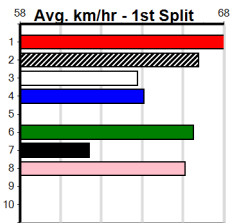

TRIALS EVERY WEDNESDAY HT2

10

1:34PM

(VIC time)

1st $825
2nd $235
3rd $120

FEARLESS (2) returned to racing with a cracking 19.60 win here and with a clean getaway he can score once again. KRAKEN JACKI (1) has blistering early speed and she can lead them a merry dance. TUBARK (6) was never headed last time out

Watchdog Tips: **2** **1** **6** **8** **Bet:** **Trifecta 2/1,6,8/1,3,4,6,8 ($10 - 83.33%)**

Form	Box	Weight	Dist	Track	Date	Time	BON	Margin	1st/2nd (Time)	PIR	Checked	Comment	W/R	Split 1	S/P	Grade	Winning Boxes								
1 KRAKEN JACKI [5] <i>Burns early, placed in two of three here, danger</i>																	$7.50								
BK	B	Jan-17 HOOKSY															KRAKEN CONAN								
Trainer: Nicole Lund (Longwarry)																	Prize Best Starts Trk/Dst APM								
4th	(7)	28.5	311	CRN	R4	07-Aug-20	18.16	17.75	3.5LIT'S A DRAMA (17.92)	M/33	C1	.	.	9.80	$6.60	FFA	1	2	3	4	5	6	7	8	
2nd	(8)	28.7	311	CRN	R10	12-Aug-20	17.85	17.56	1.25LWHY NOT BAZZAR (17.77)	Q/22	C4	.	.	9.75	$12.50	FFA	3	2	2	2	1				
7th	(2)	28.8	311	CRN	R7	19-Aug-20	19.43	17.67	24.00LWALK ON BYE (17.81)	M/77	C1	V21	.	10.95	$4.90	FFA									
2nd	(6)	28.6	300	HVL	R11	22-Sep-20	16.84	16.71	0.25LINTER MIMI (16.82)	M/1	C1	.	.	3.92	$5.00	5									
Owner(s): EYLES (SYN), K Eyles, H Eyles, D Eyles																	Prize Best Starts Trk/Dst APM								
2 FEARLESS [5] <i>Class act, explodes mid race, hard to hold out</i>																	$1.80								
BK	D	Sep-17 FABREGAS															SWEET SHINE								
Trainer: John Barbara (Exford)																	Prize Best Starts Trk/Dst APM								
1st	(5)	33.8	525	MEA	R8	11-Apr-20	30.03	29.97	3.5LIMMEDIATE (30.27)	M/1111	C1	.	.	5.10	$12.00	X34	1	1	1	1	2	2	3	3	
6=	(4)	34.0	515	SAN	R8	16-Apr-20	29.99	29.12	13.00LTIGGERLONG TONK (29.12)	M/5678	C9	SW	.	5.19	$24.90	FFA									
2nd	(5)	33.7	525	MEP	R10	22-Apr-20	30.03	29.82	3.25LZIPPING HAMISH (29.82)	M/2222	C1	.	.	5.15	$1.50	5H									
1st	(4)	33.9	350	HVL	R8	16-Aug-20	19.60	19.24	2.00LMEPUNGA MISSILE (19.73)	M/1	.	.	.	6.60	$4.20	X45									
Owner(s): S Davis																	Prize Best Starts Trk/Dst APM								
3 EDDIE LEE (SA)[5] <i>Rises in class but has some talent, place claims</i>																	$21.00								
WBK	D	Apr-17 BRETT LEE															EXCUSEZ MOI								
Trainer: Kenneth Kubik (Seymour)																	Prize Best Starts Trk/Dst APM								
3rd	(2)	33.6	300	HVL	R9	24-Apr-20	17.16	16.94	3.25LSTEEL MAGNOLIA (16.94)	M/1	C1	.	.	3.96	$6.80	T3-5									
7th	(3)	33.9	385	SHF	R7	12-Sep-20	22.67	21.76	9.00LPOSTERIOR CHAIN (22.05)	M/66	C4	.	.	8.72	$27.70	5									
1st	(6)	33.7	425	BEN	R12	19-Sep-20	24.56	23.76	0.05LGOOD MATE RUSTY (24.56)	M/111	.	SW	.	6.63	$2.90	5									
8th	(8)	33.6	425	BEN	R6	25-Sep-20	24.84	23.88	14.00LNEVADA PHIL (23.88)	M/567	C2	.	.	6.76	$38.90	5									
Owner(s): K Kubik																	Prize Best Starts Trk/Dst APM								
4 FOUND IN QUARTZ (QLD)[5] <i>Form has tapered off a little, place preferred</i>																	$16.00								
RF	D	Feb-15 FLYING PENSKE															SURF QUEEN								
Trainer: Ivan Hircop (Haddon)																	Prize Best Starts Trk/Dst APM								
3rd	(7)	31.3	390	BAL	R10	04-Jul-20	22.80	22.41	3.25LLIL SNOOZE (22.58)	M/23	C1	.	.	8.57	$14.90	X45									
4th	(6)	31.2	300	HVL	R9	27-Jul-20	17.31	16.67	8.50LSMART AS JACK (16.74)	M/8	C8	SW	.	4.03	$46.60	X45									
4th	(8)	31.0	300	HVL	R3	10-Aug-20	17.04	16.56	2.00LSNAP DECISION (16.91)	M/3	.	.	.	3.99	$7.40	5									
7th	(3)	31.0	410	HOR	R9	18-Aug-20	24.15	23.07	14.00LZITA (23.18)	M/66	.	.	.	10.84	$33.10	X45									
Owner(s): R Jehu																	Prize Best Starts Trk/Dst APM								
5 *** VACANT BOX ***																									
Trainer:																									
Owner(s):																									
6 TUBARK (NSW)[5] <i>Returned to form at Cranbourne, big threat</i>																	$8.00								
BK	D	Dec-15 BRETT LEE															KERRIGAN BALE								
Trainer: James Pay (Longwarry)																	Prize Best Starts Trk/Dst APM