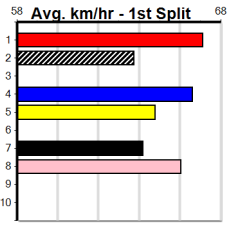

TRIALS EVERY WEDNESDAY (2-3 WINS)

300 Metres

Tier 3 - Restricted Win

9

1:34PM

(VIC time)

JAX FLASH (4) has turned in some handy performances here of late and he is expected to assume control soon after box rise. MINDFUL REALITY (8) likes to scout wide in his races and he will apply plenty of heat mid race. MY DARK ROSE (1) has the talent