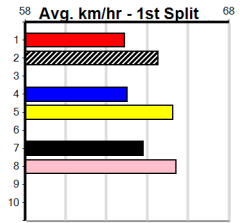

Healesville

WILD GRAINS BAKERY (1-2 WINS)

300 Metres

Tier 3 - Restricted Win

3

11:35AM

(VIC time)

TAKE A SUNFLOWER (8) was brilliant when placed here recently and with a clean getaway she can go one better today. MOTOR ACE (7) is better than his form reads and he can settle near the speed. COME ON LEVENDI (5) can cause an upset

1st $825
2nd $235
3rd $120

Watchdog Tips: **8** **7** **5** **4** **Bet:** **Exacta 8/4,5,7 ($10 for 333.33%)**