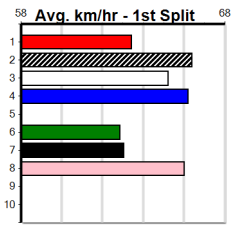

Winning Boxes

1	2	3	4	5	6	7	8	
Prize								\$6,875.00
Best								19.67
Starts								28-6-2-3
Trk/Dst								2-1-1-0
APM								\$2610

Healesville

#13STRONG (1-2 WINS)

350 Metres

Tier 3 - Restricted Win

7