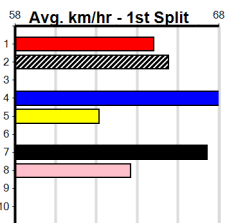

1st \$825
2nd \$235
3rd \$120

Watchdog Tips:

4

1

7

2

Bet:

Win 4