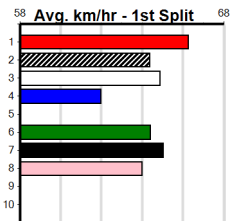

JASON McKEOWN PHOTOGRAPHY

8

350 Metres Grade 5 T3

1:08PM

(VIC time)

SPRING ROLL (4) has impressive pace once she hits the ground and with the empty draw outside she will get every chance to balance up. TIBBY SHORE (3) has the class edge and he returned to form with a smart 19.61 win here. ANNALEY FLASH (2) has claims

1st $825
2nd $235
3rd $120

Watchdog Tips: **4** **3** **2** **7** **Bet:** **Exacta 3,4/2,3,4,6,7 ($10 for 125%)**

Form	Box	Weight	Dist	Track	Date	Time	BON	Margin	1st/2nd (Time)	PIR	Checked	Comment	W/R	Split 1	S/P	Grade	Winning Boxes	
1 ZIPPING SHEILA (NSW)[5] *** SCRATCHED ***																		
RF	B			May-17	BARCIA BALE				TRICKY ROSE								$8.00	<table border="1"> <tr><th colspan="8">Winning Boxes</th></tr> <tr><td>1</td><td>2</td><td>3</td><td>4</td><td>5</td><td>6</td><td>7</td><td>8</td></tr> <tr><td>1</td><td>1</td><td>1</td><td>1</td><td>3</td><td>1</td><td>1</td><td>2</td></tr> <tr><td>Prize</td><td colspan="7"></td><td>$14,350.00</td></tr> <tr><td>Best</td><td colspan="7"></td><td>19.57</td></tr> <tr><td>Starts</td><td colspan="7"></td><td>35-10-5-6</td></tr> <tr><td>Trk/Dst</td><td colspan="7"></td><td>7-2-0-0</td></tr> <tr><td>APM</td><td colspan="7"></td><td>$1803</td></tr> </table>
Trainer: Adam Wilcock (Kyneton) Owner(s): A Wilcock																		
2 ANNALEY FLASH [5] Led for a long way two runs back, can threaten																		
WBE	D			Nov-16	SWIFT FANCY				PURDI								$10.00	<table border="1"> <tr><th colspan="8">Winning Boxes</th></tr> <tr><td>1</td><td>2</td><td>3</td><td>4</td><td>5</td><td>6</td><td>7</td><td>8</td></tr> <tr><td>1</td><td>1</td><td>2</td><td></td><td>3</td><td>1</td><td>2</td><td></td></tr> <tr><td>Prize</td><td colspan="7"></td><td>$11,850.00</td></tr> <tr><td>Best</td><td colspan="7"></td><td>19.50</td></tr> <tr><td>Starts</td><td colspan="7"></td><td>65-10-9-13</td></tr> <tr><td>Trk/Dst</td><td colspan="7"></td><td>17-1-2-5</td></tr> <tr><td>APM</td><td colspan="7"></td><td>$992</td></tr> </table>
Trainer: Keith Kelly (Wallan) Owner(s): K Kelly																		
3 TIBBY SHORE [5] *** SCRATCHED ***																		
BDW	D			Oct-16	KINLOCH BRAE				BETTY BAKER								$2.80	<table border="1"> <tr><th colspan="8">Winning Boxes</th></tr> <tr><td>1</td><td>2</td><td>3</td><td>4</td><td>5</td><td>6</td><td>7</td><td>8</td></tr> <tr><td>1</td><td>6</td><td>3</td><td>2</td><td>3</td><td></td><td></td><td>1</td></tr> <tr><td>Prize</td><td colspan="7"></td><td>$25,738.57</td></tr> <tr><td>Best</td><td colspan="7"></td><td>19.14</td></tr> <tr><td>Starts</td><td colspan="7"></td><td>77-16-9-8</td></tr> <tr><td>Trk/Dst</td><td colspan="7"></td><td>10-3-1-2</td></tr> <tr><td>APM</td><td colspan="7"></td><td>$2392</td></tr> </table>
Trainer: Yvonne Carter (Girgarre) Owner(s): G Russell																		
4 SPRING ROLL [5] Sizzles soon after box rise, empty draw helps, yes																		
BKW	B			Sep-18	DISRAELI				CHLOE IN PARIS								$3.60	<table border="1"> <tr><th colspan="8">Winning Boxes</th></tr> <tr><td>1</td><td>2</td><td>3</td><td>4</td><td>5</td><td>6</td><td>7</td><td>8</td></tr> <tr><td>1</td><td></td><td></td><td></td><td></td><td>1</td><td>1</td><td></td></tr> <tr><td>Prize</td><td colspan="7"></td><td>$2,595.00</td></tr> <tr><td>Best</td><td colspan="7"></td><td>NBT</td></tr> <tr><td>Starts</td><td colspan="7"></td><td>9-3-0-1</td></tr> <tr><td>Trk/Dst</td><td colspan="7"></td><td>1-0-0-0</td></tr> <tr><td>APM</td><td colspan="7"></td><td>$1698</td></tr> </table>
Trainer: Calven Russell (Kyabram) Owner(s): M J P C C (SYN), K Otterbach, P Rafferty																		
5 *** VACANT BOX ***																		
Trainer: Owner(s):																		
6 MY NAME'S GEORGE (NSW)[5] Better than form, can hit the line hard, place																		
BK	D			Feb-16	MY BRO FABIO				ZAMBORA ANGEL								$12.00	<table border="1"> <tr><th colspan="8">Winning Boxes</th></tr> <tr><td>1</td><td>2</td><td>3</td><td>4</td><td>5</td><td>6</td><td>7</td><td>8</td></tr> <tr><td>2</td><td>1</td><td></td><td></td><td></td><td></td><td></td><td>2</td></tr> <tr><td>Prize</td><td colspan="7"></td><td>$5,850.00</td></tr> <tr><td>Best</td><td colspan="7"></td><td>NBT</td></tr> <tr><td>Starts</td><td colspan="7"></td><td>42-5-4-3</td></tr> <tr><td>Trk/Dst</td><td colspan="7"></td><td>10-0-4-1</td></tr> <tr><td>APM</td><td colspan="7"></td><td>$461</td></tr> </table>
Trainer: Calven Russell (Kyabram) Owner(s): C Russell																		
7 CAMO REX [5] Smartly placed here earlier this month, respect																		
BD	D			Jan-17	WEETBIX KID				WHAT ELSE								$4.80	<table border="1"> <tr><th colspan="8">Winning Boxes</th></tr> <tr><td>1</td><td>2</td><td>3</td><td>4</td><td>5</td><td>6</td><td>7</td><td>8</td></tr> <tr><td>2</td><td>1</td><td>1</td><td>1</td><td>2</td><td></td><td></td><td></td></tr> <tr><td>Prize</td><td colspan="7"></td><td>$8,930.00</td></tr> <tr><td>Best</td><td colspan="7"></td><td>NBT</td></tr> <tr><td>Starts</td><td colspan="7"></td><td>47-7-6-7</td></tr> <tr><td>Trk/Dst</td><td colspan="7"></td><td>2-0-0-1</td></tr> <tr><td>APM</td><td colspan="7"></td><td>$2501</td></tr> </table>
Trainer: Georgia Whiting (Toolamba) Owner(s): Southpaw (SYN), G Whiting, V Mileto																		
8 BAB'S JAKIT (NSW)[5] *** SCRATCHED ***