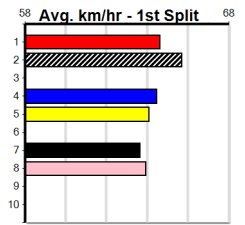

10
1:49PM
(VIC time)

FOUND IN QUARTZ (5) beat a handy one here in 19.66 recently and he looks well graded once again. DARLEY PARK (1) has a great record here and she will settle in the top two early on. RYBEN JACK (2) can cause an upset.

1st $825
2nd $235
3rd $120

Watchdog Tips: **5** **1** **2** **8** **Bet:** **Exacta 1,5/1,2,5,8 ($10 for 166.67%)**

Form	Box	Weight	Dist	Track	Date	Time	BON	Margin	1st/2nd (Time)	PIR	Checked	Comment	W/R	Split 1	S/P	Grade

1 DARLEY PARK [5] *Excels here, can pounce on the lead, main danger*

BKW B Jun-18 SOLVE THE PUZZLE **LORIS FURY** **$2.80**

Trainer: Michael Davison (Talbot)

1st (2)	29.9	300	HVL	R11	06-Oct-20	16.96	16.96	1.25	LLOVE A TALK (17.03)	M/5	.	SW	.	4.02	$2.40	T3-5
1st (3)	29.4	300	HVL	R5	09-Oct-20	17.10	16.78	0.50	LMEPUNGA HARRY (17.13)	M/6	C1	.	.	4.11	$3.10	T3-5
4th (7)	29.4	300	HVL	R9	13-Oct-20	17.09	16.69	0.75	LBRAYDEN LENNOX (17.05)	M/5	C1	.	.	4.02	$2.20	T3-5
6th (6)	29.4	350	HVL	R5	18-Oct-20	19.82	19.12	4.50	LERUPTING AVATAR (19.52)	M/4	C1	.	.	6.70	$37.90	5

Owner(s): Rhonda (SYN), T Monaghan, J Monaghan, K Monaghan, B Barnes, B Barnes, B Skinner, S Monaghan

Winning Boxes							
1	2	3	4	5	6	7	8
1	1	2		1	1	1	1
Prize	$8,980.63						
Best	16.67						
Starts	39-7-5-9						
Trk/Dst	17-5-3-4						
APM	$5103						

2 RYBEN JACK (NSW)[5] *Better than his past few runs, may cause an upset*

BK D Jan-16 MILLDEAN PANTHER **RYBENBROOK BRITT** **$12.00**

Trainer: Kevin Turchett (Pascoe Vale)

3rd (7)	34.1	300	HVL	R5	18-Sep-20	17.11	16.96	2.25	LDARLEY PARK (16.96)	M/2	C2	.	.	3.96	$27.20	T3-5
8th (7)	33.9	300	HVL	R11	06-Oct-20	17.37	16.96	6.00	LDARLEY PARK (16.96)	M/3	.	.	.	4.02	$22.70	T3-5
5th (6)	34.4	300	HVL	R11	11-Oct-20	17.23	16.82	3.25	LNALANI (17.02)	M/4	C1	.	.	4.02	$27.20	5
6th (7)	33.9	300	HVL	R12	20-Oct-20	17.17	16.78	4.00	LZAMBORA ANDY (16.89)	M/4	.	.	.	3.99	$25.20	VET

Owner(s): K Turchett

Winning Boxes							
1	2	3	4	5	6	7	8
2	2	2	1	2		1	1
Prize	$20,410.00						
Best	17.02						
Starts	116-11-21-17						
Trk/Dst	19-1-5-4						
APM	$2525						

3 *** VACANT BOX ***

Trainer:
Owner(s):

4 WINSOME WILLOW (NSW)[5] *No luck since her Warrnambool win, can run a drum*

BK B Mar-17 DYNA DOUBLE ONE **WINSOME AMANDA** **$7.50**

Trainer: Lewis Green (Toolern Vale)

8th (8)	26.8	350	HVL	R8	22-Sep-20	19.73	19.19	7.50	LGOLDEN YEARS (19.23)	M/8	.	.	.	6.78	$36.00	X45
1st (2)	26.0	390	WBL	R7	28-Sep-20	22.48	22.30	2.25	LNANDA SIZZLE (22.63)	M/11	C1	.	.	8.52	$4.70	5
7th (6)	26.1	400	WGL	R8	05-Oct-20	23.24	22.52	5.50	LSPECKIE MCKEAN (22.85)	S/88	C1	.	.	8.95	$7.30	X45
7th (4)	25.8	400	GEL	R6	13-Oct-20	23.33	22.94	5.50	LFLYING ZARA (22.97)	S/77	C1	.	.	8.78	$15.00	T3-5

Owner(s): The Love Guru's Paradise Island (SYN), J Green, L Green

Winning Boxes							
1	2	3	4	5	6	7	8
1	4	1	2		1	1	
Prize	$15,135.00						
Best	FSTD						
Starts	43-10-6-3						
Trk/Dst	0-0-0-0						
APM	$3483						

5 FOUND IN QUARTZ (QLD)[5] *Impressive 19.66 winner here, hard to hold out*

RF D Feb-15 FLYING PENSKE **SURF QUEEN** **$3.40**

Trainer: Ivan Chircop (Haddon)

3rd (4)	31.5	300	HVL	R10	29-Sep-20	16.92	16.66	1.5L	TUBARK (16.83)	M/1	.	.	.	3.89	$46.80	5H
5th (4)	31.5	300	HVL	R11	04-Oct-20	16.77	16.57	2.25	LERUPTING AVATAR (16.61)	M/1	C1	.	.	3.88	$59.00	5F
1st (4)	32.1	350	HVL	R12	11-Oct-20	19.66	19.58	0.75	LBIG FLASH MARJEN (19.69)	M/1	.	SW	.	6.50	$2.60	VET
2nd (2)	32.2	300	HVL	R12	20-Oct-20	16.97	16.78	1.25	LZAMBORA ANDY (16.89)	M/3	C1	.	.	3.95	$3.10	VET

Owner(s): R Jehu

Winning Boxes							
1	2	3	4	5	6	7	8
3	1		2	3	2	5	4
Prize	$21,365.00						
Best	16.87						
Starts	92-20-13-17						
Trk/Dst	13-4-1-2						
APM	$3583						

6 *** VACANT BOX ***

Trainer:
Owner(s):