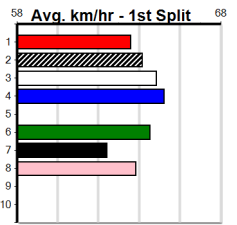

Healesville

GREYHOUND ADOPTION PROGRAM

350 Metres

Grade 5 T3

6

12:31PM

(VIC time)

BLAST ZONE (8) likes to scout wide in his races and he should be able to light them up in the middle stages. MAD MCENROE (2) has a good record here and he'll be able to clear the red early on. CHILL OUT DUSTY (4) will be on the pace from the outset

1st $825
2nd $235
3rd $120

Watchdog Tips: 8 2 4 7 **Bet:** **Trifecta 2,8/2,4,7,8/2,3,4,6,7,8 ($10 - 41.67%)**