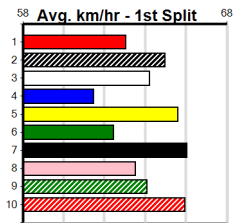

COOKES ELECTRICAL AND AIR CONDITI

525 Metres

Mixed 6/7

2

3:01PM

(VIC time)

CAPTAIN CHAPPY (8) was brilliant when placed here last time and he will find this event a lot easier.
LALA PHOENIX (5) looks the leader and she has been placed in five of six here. REDBANK LIDDY (3) is showing plenty of promise.

1st $5280
2nd $1510
3rd $760

Watchdog Tips: **8** **5** **3** **2** **Bet:** **Trifecta 5,8/2,3,5,8/1,2,3,4,5,8 ($10 - 41.67%)**