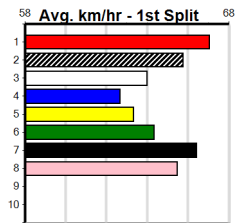

TAB - LONG MAY WE PLAY HT1

5

525 Metres Grade 5 Heat

3:52PM

(VIC time)

CHUN LI (1) has had little luck in stronger company in recent weeks and she is drawn to lead throughout today. ORIGAMI ANGEL (8) has the class edge and she will get a dream run across. ZEKEL BALE (3) can cause an upset.

1st $5280
2nd $1510
3rd $760

Watchdog Tips: **1** **8** **3** **7** **Bet:** **Trifecta 1,8/1,3,7,8/1,2,3,7,8 ($10 - 55.56%)**