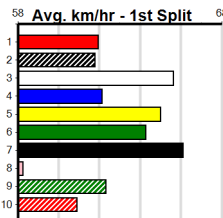

**Track Record:**

Distance	Time	Greyhound	Date Set
525m	29.376	ALLEN DEED	03-Jan-15
600m	33.911	DYNA DOUBLE ONE	06-Feb-16
725m	41.933	SPACE STAR	28-Feb-15

**The Meadows**

**1st** \$5280  
**2nd** \$1510  
**3rd** \$760

**Watchdog Tips: 1 7 4 8 Bet:** Trifecta 1,7/1,4,7,8/1,2,4,5,7,8 (\$10 - 41.67%)

**Form** **Box** **Weight** **Dist** **Track** **Date** **Time** **BON** **Margin** **1st/2nd (Time)** **PIR** **Checked** **Comment** **W/R** **Split 1** **S/P** **Grade**