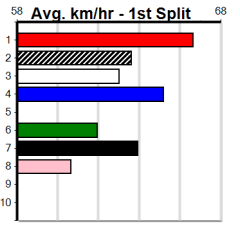

8

500 Metres

Grade 5 T3

9:08PM

(VIC time)

ONYA NELLY (4) has always done her best racing here and with a clean getaway she may prove too classy. SECRET THOUGHTS (3) has been placed in four of her past five and she can settle on the speed. TALENTED (1) will scrape the paint

1st $825
2nd $235
3rd $120

Watchdog Tips: **4** **3** **1** **2** **Bet:** **Win 4**