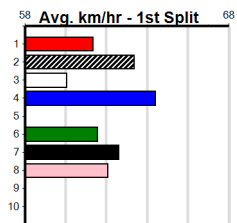

Bendigo

PETER BROWN CUSTOM HOMES

425 Metres
Grade 5 T3

11

10:12PM

(VIC time)

SIN DINERO (7) has a good record this track and trip and this is the easiest race she has contested for a while. IVALISE ALLEN (6) has been placed in two of her past three and she will appreciate the empty draw. MY NAME'S GEORGE (4) can charge late

1st $825
2nd $235
3rd $120

Watchdog Tips: **7** **6** **4** **3** **Bet:** **Trifecta 7/3,4,6/3,4,6,8 ($10 - 111.11%)**

Form	Box	Weight	Dist	Track	Date	Time	BON	Margin	1st/2nd (Time)	PIR	Checked	Comment	W/R	Split 1	S/P	Grade	Winning Boxes								
1 STRIKING GOLD [5] *** SCRATCHED ***																	<table border="1"> <tr><td>1</td><td>2</td><td>3</td><td>4</td><td>5</td><td>6</td><td>7</td><td>8</td></tr> <tr><td>2</td><td>1</td><td></td><td></td><td></td><td></td><td></td><td></td></tr> <tr><td>Prize</td><td colspan="7"></td><td>$2,915.00</td></tr> <tr><td>Best</td><td colspan="7"></td><td>NBT</td></tr> <tr><td>Starts</td><td colspan="7"></td><td>65-3-0-1</td></tr> <tr><td>Trk/Dst</td><td colspan="7"></td><td>7-0-0-0</td></tr> <tr><td>APM</td><td colspan="7"></td><td>$249</td></tr> </table>								
BK	D			Jan-16	BARCIA BALE				GOLDEN GOAL								$26.00								
Trainer: Jeanette Spruyt (Glenorchy)																									
6th	(3)	34.8	410	HOR	R9	01-Sep-20	24.06	23.26	12.00LSONNY DAZE (23.26)	M/56	C4	.	.	10.92	$49.50	RW									
4th	(8)	34.8	410	HOR	R12	08-Sep-20	24.33	23.14	8.00LME SILLY (23.78)	S/54	.	.	.	11.41	$49.30	5NP									
6th	(1)	35.2	410	HOR	R4	13-Sep-20	24.23	23.27	11.00LDON'T ARGUE LOVE (23.51)	M/56	C4	.	.	10.72	$53.50	RW									
7th	(6)	34.9	410	HOR	R9	19-Sep-20	24.10	23.15	14.00LCRACKERJACK PACK (23.19)	S/77	.	.	.	10.93	$93.20	RW									
Owner(s): A Spruyt																									
2 PENNY LA MOMENT (SA)[5] Missed a place in her past eight, outclassed																	<table border="1"> <tr><td>1</td><td>2</td><td>3</td><td>4</td><td>5</td><td>6</td><td>7</td><td>8</td></tr> <tr><td></td><td></td><td>3</td><td>2</td><td>1</td><td></td><td></td><td></td></tr> <tr><td>Prize</td><td colspan="7"></td><td>$6,819.00</td></tr> <tr><td>Best</td><td colspan="7"></td><td>NBT</td></tr> <tr><td>Starts</td><td colspan="7"></td><td>62-6-4-9</td></tr> <tr><td>Trk/Dst</td><td colspan="7"></td><td>2-0-0-0</td></tr> <tr><td>APM</td><td colspan="7"></td><td>$328</td></tr> </table>								
BK	B			Jul-16	NOLEN				PENNY LA PLUME								$21.00								
Trainer: Kevin Ashton (Charlton)																									
8th	(1)	28.5	410	HOR	R12	30-Jun-20	24.61	22.90	16.00LCLEAN SLATE (23.53)	M/88	C1	.	.	10.91	$51.10	5									
6th	(7)	29.1	390	WBL	R12	24-Aug-20	23.53	22.16	12.00LCHINA CATCH 'EM (22.74)	M/45	C4	.	.	8.88	$41.80	5									
6th	(2)	29.4	385	SHP	R12	05-Sep-20	23.19	22.04	6.50LCLOVALLY MANSUMI (22.73)	M/24	.	.	.	8.52	$19.00	5									
6th	(4)	29.9	425	BEN	R12	19-Sep-20	25.46	23.76	13.00LEDDIE LEE (24.56)	M/444	.	.	.	6.77	$41.10	5									
Owner(s): Hawker Robinson (SYN), M Robinson, K Hawker																									
3 HAGRID GRANGE [5] Down on confidence but likes it here, keep safe																	<table border="1"> <tr><td>1</td><td>2</td><td>3</td><td>4</td><td>5</td><td>6</td><td>7</td><td>8</td></tr> <tr><td></td><td></td><td>1</td><td></td><td></td><td></td><td></td><td>1 2</td></tr> <tr><td>Prize</td><td colspan="7"></td><td>$10,528.57</td></tr> <tr><td>Best</td><td colspan="7"></td><td>24.64</td></tr> <tr><td>Starts</td><td colspan="7"></td><td>164-5-14-20</td></tr> <tr><td>Trk/Dst</td><td colspan="7"></td><td>57-2-5-9</td></tr> <tr><td>APM</td><td colspan="7"></td><td>$860</td></tr> </table>								
BD	D			Feb-15	HESA FELON				HOOFLA								$12.00								
Trainer: Sebastiano Gibilisco (Lockwood South)																									
8th	(1)	29.8	425	BEN	R3	02-Sep-20	25.02	24.14	12.00LMEPUNGA DOYLE (24.23)	M/568	C1	.	.	6.94	$52.90	T3-5									
8th	(6)	30.0	425	BEN	R12	09-Sep-20	24.88	24.17	10.00LNICKO EXPRESS (24.19)	M/567	.	.	.	6.78	$53.80	T3-5									
6th	(7)	30.0	500	BEN	R8	16-Sep-20	29.26	28.42	13.00LACCORDING (28.42)	M/555	.	.	SW W	6.87	$66.50	T3-5									
6th	(3)	29.9	425	BEN	R12	23-Sep-20	24.86	24.11	6.50LROGER THAT (24.42)	M/666	C4	.	.	6.92	$68.90	T3-5									
Owner(s): S Gibilisco																									
4 MY NAME'S GEORGE (NSW)[5] *** SCRATCHED ***																	<table border="1"> <tr><td>1</td><td>2</td><td>3</td><td>4</td><td>5</td><td>6</td><td>7</td><td>8</td></tr> <tr><td>2</td><td>1</td><td></td><td></td><td></td><td></td><td></td><td>2</td></tr> <tr><td>Prize</td><td colspan="7"></td><td>$5,850.00</td></tr> <tr><td>Best</td><td colspan="7"></td><td>24.18</td></tr> <tr><td>Starts</td><td colspan="7"></td><td>41-5-4-3</td></tr> <tr><td>Trk/Dst</td><td colspan="7"></td><td>3-1-0-0</td></tr> <tr><td>APM</td><td colspan="7"></td><td>$627</td></tr> </table>