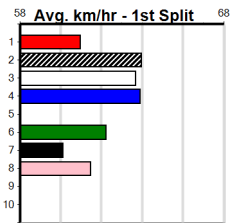

Bendigo

10

9:52PM

(VIC time)

1st $825
2nd $235
3rd $120

AG TYRES & WHEELS

425 Metres

Grade 5 T3

RUSTY NAIL (2) returned to form with a handy 22.20 Shepparton win and with a clean getaway he can lead throughout again. KRAKEN BO (8) goes well here and he loves racing from wide draws. ALL BLING (7) will be very strong in the run home

Watchdog Tips: 2 8 7 6 Bet: Trifecta 2,8/2,6,7,8/2,3,6,7,8 ($10 - 55.56%)

Main table containing race details for 10 races, including horse names, trainers, owners, and winning boxes.