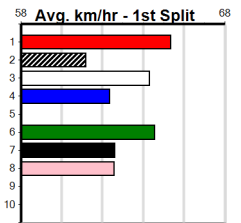

Bendigo

JARROD LARKIN CONCRETING

7

8:48PM

(VIC time)

1st $825
2nd $235
3rd $120

Watchdog Tips: **4** **8** **6** **7** **Bet:** **Trifecta 4,8/4,6,7,8/3,4,6,7,8 ($10 - 55.56%)**

MCIVOR ERNIE (4) has recorded two big wins here in recent weeks and with the empty draw outside he should get all the breaks. MR. DAVER (8) returned to form at Healesville and he will exit the same draw tonight. OUR HARRIET (6) can settle on the pace