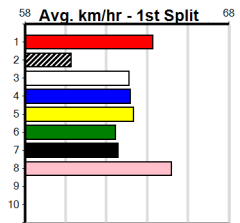

Bendigo

EASCOM ELECTRICAL BENDIGO (1-2 WIN

5

500 Metres

Tier 3 - Restricted Win

8:08PM

(VIC time)

LORNA'S LUCK (1) scored a well deserved 26.36 Geelong win last time and she will continue to get better with more racing. HOLD ON (5) was a strong 28.70 winner here in August and he can atone for his luckless runs since. LEX'S DELIGHT (7) has claims

1st $825
2nd $235
3rd $120

Watchdog Tips: **1** **5** **7** **8** **Bet:** **Trifecta 1,5/1,5,7,8/1,3,4,5,7,8 ($10 - 41.67%)**