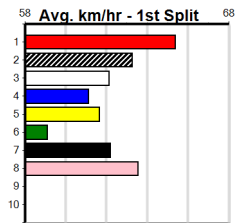

Bendigo

TAB - MAKE A DATE WITH PLAY

2

425 Metres

Tier 3 - Grade 7

7:08PM

(VIC time)

JONO'S EXPRESS (1) is armed with terrific early burn and from the good draw he can set up a nice break mid race. BRINDLE FIRE (6) was a strong 24.46 winner here and he just needs a little luck early. DEWANA STEP (3) is better than her form reads

1st $825
2nd $235
3rd $120

Watchdog Tips: **1** **6** **3** **2** **Bet:** **Trifecta 1,6/1,2,3,6/1,2,3,4,6,8 ($10 - 41.67%)**