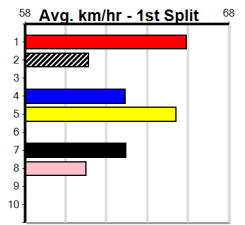

9

1:34PM

(VIC time)

BOES BAMBINO (5) has a good record this track and trip and she should be able to pounce on the early lead. NEED TO SHINE (8) is better than her past few runs and she can return to form today. BROKEN BOOTS (7) has solid claims

1st $825
2nd $235
3rd $120

Watchdog Tips: 5 8 7 1 Bet: Exacta 5/1,7,8 ($10 for 333.33%)

Main race card table with columns for Form, Box, Weight, Dist, Track, Date, Time, BON, Margin, 1st/2nd (Time), PIR, Checked, Comment, W/R, Split 1, S/P, Grade. Includes race details for Dutch Cookies (NSW), Look Around, Gold Luminesce (NSW), Boes Bambino, Broken Boots, Need to Shine, and Vacant Boxes.