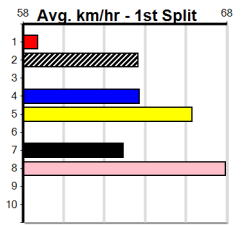

Healesville

GOUGH CUTS (2-3 WINS)

300 Metres

Restricted Win

4

12:00PM

(VIC time)

SHARPEDO (8) returned to form with a handy 17.05 win here and he will exit the same draw today.
COLOURFUL PAST (7) was placed in her only try here and she will be on the speed throughout.
ROCKY STRIKE (5) has claims.

1st $825
2nd $235
3rd $120

Watchdog Tips: **8** **7** **5** **1** **Bet:** **Exacta 7,8/1,5,7,8 ($10 for 166.67%)**

Form	Box	Weight	Dist	Track	Date	Time	BON	Margin	1st/2nd (Time)	PIR	Checked	Comment	W/R	Split 1	S/P	Grade	Winning Boxes										
1	PAT'S ME MUM [6]	*** SCRATCHED ***																Winning Boxes									
BK	B	Sep-18 BANJO BOY														PAT ME AGAIN				$6.50							
Trainer: Donald Jarvis (Sydenham)																		<table border="1"> <tr><td>1</td><td>2</td><td>3</td><td>4</td><td>5</td><td>6</td><td>7</td><td>8</td></tr> <tr><td></td><td></td><td></td><td></td><td>1</td><td></td><td></td><td></td></tr> <tr><td>Prize</td><td colspan="7"></td><td>$3,645.00</td><td colspan="7"></td></tr> <tr><td>Best</td><td colspan="7"></td><td>17.13</td><td colspan="7"></td></tr> <tr><td>Starts</td><td colspan="7"></td><td>19-2-5-2</td><td colspan="7"></td></tr> <tr><td>Trk/Dst</td><td colspan="7"></td><td>16-2-5-2</td><td colspan="7"></td></tr> <tr><td>APM</td><td colspan="7"></td><td>$1670</td><td colspan="7"></td></tr> </table>									
5th	(8)	27.7	300	HVL	R9	22-Jan-21	17.16	16.87	1.75LMAXIMUM CAPERS (17.04)	M/2	.	.	.	3.93	$6.90	T3-6											
6th	(1)	27.9	300	HVL	R7	05-Feb-21	17.12	16.49	9.00LLEMBOR (16.49)	M/6	.	.	.	4.05	$7.10	T3-RW											
5th	(2)	27.9	300	HVL	R2	09-Feb-21	17.37	16.81	4.75LSHARPEDO (17.05)	M/7	C4	.	.	4.11	$12.10	X67											
5th	(2)	28.1	300	HVL	R11	19-Feb-21	17.28	16.86	6.00LCRACKERJACK BAZ (16.89)	M/4	C1	.	.	4.06	$6.30	T3-RW											
Owner(s): D Jarvis																											
2	HORACE BALE (NSW)[6]	<i>Tends to find bother, can miss the kick, risky</i>																Winning Boxes									
RBD	D	Jun-18 FERNANDO BALE														CELICA BALE				$16.00							
Trainer: Martyn Empson (Drouin)																		<table border="1"> <tr><td>1</td><td>2</td><td>3</td><td>4</td><td>5</td><td>6</td><td>7</td><td>8</td></tr> <tr><td></td><td></td><td>1</td><td></td><td></td><td></td><td></td><td>1</td></tr> <tr><td>Prize</td><td colspan="7"></td><td>$2,510.00</td><td colspan="7"></td></tr> <tr><td>Best</td><td colspan="7"></td><td>NBT</td><td colspan="7"></td></tr> <tr><td>Starts</td><td colspan="7"></td><td>27-2-2-2</td><td colspan="7"></td></tr> <tr><td>Trk/Dst</td><td colspan="7"></td><td>3-0-0-1</td><td colspan="7"></td></tr> <tr><td>APM</td><td colspan="7"></td><td>$809</td><td colspan="7"></td></tr> </table>									
6th	(2)	29.5	311	CRN	R4	23-Jan-21	18.60	17.72	11.00LASTON PROFIT (17.90)	M/66	C8	.	.	10.22	$22.70	6G											
4th	(2)	29.4	400	WGL	R4	28-Jan-21	23.13	22.63	7.50LBEARING GOLD (22.63)	M/44	.	.	.	8.74	$26.00	T3-6											
8th	(5)	29.6	400	WGL	R3	04-Feb-21	23.59	22.57	9.50LSTANLEY BOY (22.95)	M/88	C4	.	.	8.79	$20.00	T3-6											
4th	(7)	28.9	440	SLE	R5	10-Feb-21	25.95	24.86	11.00ROCKS GOT TALENT (25.18)	M/444	C12	.	.	5.56	$26.20	RW											
Owner(s): M Empson																											
3	*** VACANT BOX ***	*** VACANT BOX ***																Winning Boxes									
Trainer:																											
Owner(s):																											
4	VERNE BALE (NSW)[5]	<i>One paced and prefer over longer, next time</i>																Winning Boxes									
BK	D	Apr-18 JARVIS BALE														SEARLE BALE				$14.00							
Trainer: Raymond Floyd (Cobains)																		<table border="1"> <tr><td>1</td><td>2</td><td>3</td><td>4</td><td>5</td><td>6</td><td>7</td><td>8</td></tr> <tr><td></td><td></td><td></td><td>1</td><td></td><td></td><td></td><td>2</td></tr> <tr><td>Prize</td><td colspan="7"></td><td>$5,925.00</td><td colspan="7"></td></tr> <tr><td>Best</td><td colspan="7"></td><td>NBT</td><td colspan="7"></td></tr> <tr><td>Starts</td><td colspan="7"></td><td>60-3-5-6</td><td colspan="7"></td></tr> <tr><td>Trk/Dst</td><td colspan="7"></td><td>2-0-0-0</td><td colspan="7"></td></tr> <tr><td>APM</td><td colspan="7"></td><td>$1209</td><td colspan="7"></td></tr> </table>									
6th	(7)	33.8	650	SLE	R6	13-Dec-20	38.36	37.00	17.00LRUN LIKE JESS (37.17)	M/5456	.	.	.	6.35	$118.10	S											
T	(3)	34.0	460	WGL	R7	17-Dec-20	0.00	25.88	.MARSHALL DILLON (26.17)	M/666	.	V28	.	7.63	$8.50	T3-RW											
7th	(2)	33.7	300	HVL	R3	07-Feb-21	17.48	16.58	3.75LJETTA'S SHOUT (17.23)	S/7	C5	.	.	4.17	$37.10	5NP