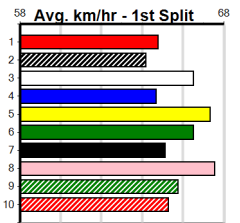

TAB - LONG MAY WE PLAY DAMSELS DAS

10

1:57PM

(VIC time)

300 Metres

Grade 5

MADE ME BLIND (8) has been dominant in her past two and from the good draw she can score again. DESIREE DEVERE (5) has the class edge and she will be on the speed from the outset. BOES ROSE (3) is in career best form.

1st $825
2nd $235
3rd $120

Watchdog Tips: **8** **5** **3** **7** **Bet:** **Trifecta 5,8/3,5,7,8/1,3,5,7,8 ($10 - 55.56%)**

Form	Box	Weight	Dist	Track	Date	Time	BON	Margin	1st/2nd (Time)	PIR	Checked	Comment	W/R	Split 1	S/P	Grade
1 MT. VIEW AUDREY [5] <i>Great win last time but this is harder, place hope</i>																
BD B Mar-18 ELITE STATE DYNAMO'S MISS $8.00																
Trainer: Paul Spiteri (Morwell)																
2nd	(4)	29.6	460	GEL	R6	08-Dec-20	26.48	26.40	1.00LAUSSIE BUILT (26.42)	M/111	.	.	.	6.74	$6.40	5
3rd	(8)	29.7	350	HVL	R8	15-Dec-20	19.48	19.21	2.75LFEARLESS (19.29)	M/4	C6	.	.	6.65	$14.10	X45
3rd	(8)	28.6	300	HVL	R5	02-Feb-21	17.15	16.84	1.75LBLACKJACK COUGAR (17.04)	M/4	C2	.	.	3.97	$9.70	X45
1st	(1)	28.2	311	CRN	R12	24-Feb-21	17.70	17.47	3.00LSHANLYN BEAR (17.91)	M/11	.	.	.	9.70	$9.70	5
Owner(s): P Spiteri																
2 DIAMOND SOCKS [5] <i>Likes it here but may need it a tad easier</i>																
BK B Dec-17 BANJO BOY MILBURN GOLD $21.00																
Trainer: Brent Merton (Kilmore)																
3rd	(7)	27.4	300	HVL	R5	06-Jan-21	17.11	16.89	3.25LMAN OF SUN (16.89)	M/1	.	.	.	3.94	$32.80	4
5th	(4)	27.5	300	HVL	R11	17-Jan-21	17.09	16.67	3.00LRUMOUR IS FACT (16.88)	M/5	C8	.	.	3.97	$37.70	RWH
4th	(3)	27.5	350	HVL	R6	02-Feb-21	20.09	19.61	2.25LPERFECT FLOSSY (19.95)	M/4	.	.	.	6.69	$19.60	5
2nd	(1)	27.6	300	HVL	R11	23-Feb-21	17.29	16.84	0.50LMUMMA'S BEAR (17.26)	M/1	.	.	.	3.96	$6.20	5
Owner(s): B Merton																
3 BOES ROSE [5] <i>Won five on the spin, good muster, can threaten</i>																
BK B Aug-18 BLAZIN' BOMBER HOT PATOOTIE $4.60																
Trainer: Victor Gay (Hastings)																
1st	(8)	30.0	300	HVL	R11	31-Dec-20	16.91	16.91	2.75LCOURTNEY LEE (17.10)	M/2	.	.	.	3.95	$1.60	T3-5
1st	(7)	29.5	350	HVL	R8	06-Jan-21	19.44	19.44	0.75LALMAPA BERISHA (19.48)	M/3	.	.	.	6.59	$7.20	X45
1st	(7)	29.6	350	HVL	R8	19-Jan-21	19.73	19.73	1.25LMCIVOR BLUEY (19.81)	M/2	.	.	.	6.64	$2.10	X45
1st	(3)	29.9	350	HVL	R8	26-Jan-21	19.57	19.57	3.00LBUCK THE JOCKEY (19.77)	M/2	C1	SW	.	6.61	$5.20	X34
Owner(s): V Gay																
4 SHE'S A LOOKER [5] <i>Drawn to find early bother, may need a mix up</i>																
F B Jan-19 KINDA CRUEL RED MIDDLE TRUCKER $12.00																
Trainer: Ian Beattie (Wangaratta)																
4th	(2)	28.9	385	SHP	R3	01-Feb-21	22.21	21.46	1.25LKINLOCH JOURNEY (22.12)	M/44	C1	.	.	8.29	$4.00	5
6th	(2)	29.1	385	SHP	R9	08-Feb-21	22.40	21.72	7.00LCOLLEGE DEGREE (21.93)	M/66	C1	.	W	8.37	$20.90	X45
2nd	(8)	29.4	450	SHP	R8	13-Feb-21	25.85	25.37	3.00LHORIZON PRINCESS (25.65)	M/542	C1	.	.	6.80	$5.50	5
3rd	(1)	28.9	300	HVL	R11	21-Feb-21	17.15	16.80	5.00LHATE SO BLIND (16.81)	M/7	.	SW	.	4.00	$14.30	5
Owner(s): James And The Doctor Social (SYN), J Hamilton, A James																
5 DESIREE DEVERE [5] <i>Class act, can burn early on, main danger</i>																
BK B Jan-18 OVER LIMIT CAROL BEER $4.20																
Trainer: Daniel Pell (Toolleen)																
5th	(6)	27.5	545	BAL	R8	23-Jan-21	31.07	30.76	4.50LNAMIDA (30.76)	Q/2223	C1	.	.	6.65	$16.50	X45
7th	(3)	26.7	525	MEA	R8	30-Jan-21	30.71	29.83	12.00LSHORT PORK (29.90)	M/4567	C2	.	.	5.19	$45.50	X34
2nd	(8)	26.6	545	BAL	R3	03-Feb-21	30.87	30.69	2.75LWALLBANGER (30.69)	M/2333	.	.	.	6.70	$7.60	X45
5th	(7)	26.7	485	HOR	R4	09-Feb-21	28.26	26.94	19.00LWINLOCK THOR (26.94)	M/355	C7	.	.	6.63	$3.50	X45
Owner(s): BEV AND DANIEL (SYN), B Pell, D Pell																
6 OREO LADY [5] <i>Back in distance, too much pace either side, risky</i>																
BK B Jan-19 OUT OF RANGE MEPUNGA NYSSA $21.00																
Trainer: Kevin Ward (Mount Moriac)																
3rd	(4)	28.7	400	MTG	R4	07-Feb-21	23.95	23.09	8.50LSAINT SUNSHINE (23.38)	.	.	.	.	11.20	$2.00	6
3rd	(2)	28.9	512	MTG	R8	11-Feb-21	30.29	30.14	2.00LSTAREENA (30.14)	.	.	.	.	4.41	$4.20	S
2nd	(8)	28.5	400	GEL	R11	17-Feb-21	22.84	22.42	3.5LPARLO BALE (22.61)	S/33	.	.	.	8.63	$16.70	5
3rd	(6)	28.8	512	MTG	R8	21-Feb-21	30.46	29.72	8.50LUNDER STUDY (29.87)	0	VNAI	.	.	4.39	$7.50	SHNP
Owner(s): D Gray