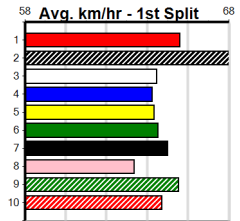

GREYHOUND CLUBS VICTORIA

300 Metres

Grade 5

11

2:17PM

(VIC time)

DE MINAUR (2) has won two of three since moving to Victoria and he is expected to fire after a freshen up. DEEDEE'S CHARM (1) was never headed at Warragul and she is drawn to be prominent throughout. ALL OF US (3) won't be far away

1st $825
2nd $235
3rd $120

Watchdog Tips: 2 1 3 4 Bet: Exacta 1,2/1,2,3,4,8 ($10 for 125%)

Main race results table with columns for Form, Box, Weight, Dist, Track, Date, Time, BON, Margin, 1st/2nd (Time), PIR, Checked, Comment, W/R, Split 1, S/P, Grade. Includes race details for DEEDEE'S CHARM, DE MINAUR, ALL OF US, UNSOLVED MYSTERY, MCLINDEN, PRECISELY, ESPECIAL EDIT, SIN RAP BLUE, SOUTH EAST QUEEN, and STEEL MAGNOLIA.