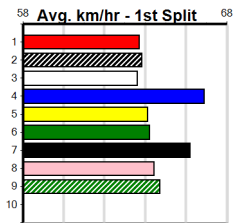

GREYHOUND ADOPTION PROGRAM

350 Metres

Grade 5

6

12:33PM

(VIC time)

GOSH (4) has been racing in much stronger company of late and he will get plenty of cover in the early stages. LIGHTNING FURY (8) was far from disgraced here last time and she is suitably drawn out wide. NAGA VIPER (7) is showing promise.

1st $825
2nd $235
3rd $120

Watchdog Tips:

4 **8** **7** **6**

Bet:

Box Quinella 4,6,7,8 ($10 for 166.67%)

Form	Box	Weight	Dist	Track	Date	Time	BON	Margin	1st/2nd (Time)	PIR	Checked	Comment	W/R	Split 1	S/P	Grade
1 VERNE BALE (NSW)[5] <i>One paced and likely to need it easier.</i>																
BK	D				Apr-18	JARVIS BALE			SEARLE BALE						$16.00	
Trainer: Raymond Floyd (Cobains)																
T	(3)	34.0	460	WGL	R7	17-Dec-20	0.00	25.88	.MARSHALL DILLON (26.17)	M/666	.	V28	.	7.63	$8.50	T3-RW
7th	(2)	33.7	300	HVL	R3	07-Feb-21	17.48	16.58	3.75LJETTA'S SHOUT (17.23)	S/7	C5	.	.	4.17	$37.10	5NP
5th	(6)	34.0	300	HVL	R4	14-Feb-21	17.25	16.55	6.50LITTLE NELLIE (16.82)	M/3	C1	.	.	3.98	$38.90	5
1st	(4)	34.0	300	HVL	R4	23-Feb-21	17.57	16.84	2.00LHORACE BALE (17.71)	M/4	.	SW	W	4.08	$6.50	RW
Owner(s): L Henderson																
2 BRAVE TRAVELLER [5] <i>Far from disgraced at Ballarat, put in exotics</i>																
F	D				Aug-17	FERNANDO BALE			PARIS SPARKS						$10.00	
Trainer: Frank Meyer (Maryborough)																
3rd	(4)	30.6	450	BAL	R8	25-Jan-21	25.78	25.39	4.75LLITIGATOR (25.46)	M/443	.	.	.	6.86	$7.10	T3-5
3rd	(4)	30.6	400	GEL	R9	09-Feb-21	22.99	22.42	2.25FLYING BRAE (22.84)	M/23	C1	.	.	8.52	$9.40	5
6th	(6)	30.9	350	HVL	R8	12-Feb-21	20.12	19.74	5.50LWESTERN BOMBER (19.74)	M/7	C4	SW	.	6.91	$16.50	T3-5
3rd	(1)	30.8	450	BAL	R8	22-Feb-21	25.72	25.68	0.75LSETTLED (25.68)	M/233	C2	.	.	6.61	$6.50	T3-5
Owner(s): F Meyer																
3 ZIPPING HUNTER (NSW)[5] <i>Resuming, may need a run or two, place best</i>																
BK	D				Jan-18	EL GRAND SENOR			TRICKY JADE						$6.50	
Trainer: Paul Jones (Hoddles Creek)																
6th	(7)	34.1	350	HVL	R5	15-Nov-20	19.87	19.24	5.00LUNTESTED (19.52)	M/8	.	.	.	6.96	$10.20	5
4th	(1)	34.1	515	SAP	R7	27-Dec-20	30.41	29.25	6.50LMEPUNGA ROYAL (29.98)	M/5655	C4	.	.	5.35	$2.60	5
7th	(6)	34.2	520	CRN	R9	30-Dec-20	31.32	30.02	15.00LYEAH EASY (30.30)	S/7777	.	.	.	5.87	$10.70	RWH
6th	(7)	33.4	520	CRN	R8	11-Jan-21	31.07	30.23	12.00LBLAST ZONE (30.23)	S/7777	C1	.	.	5.73	$4.50	5
Owner(s): J Robinson																
4 GOSH [5] <i>Drops in class, gets cover early on, looks good</i>																
BK	D				Mar-18	BANJO BOY			FLOTILLA						$3.40	
Trainer: Grant Walker (Warragul)																
6th	(1)	33.2	350	HVL	R5	20-Dec-20	19.65	19.09	4.25LSUPERIOR JESSICA (19.36)	M/4	C2	.	.	6.63	$31.50	RWF
3rd	(7)	33.1	440	SLE	R11	10-Jan-21	25.34	24.98	5.50LINUKA (24.98)	M/233	C1	.	.	5.34	$26.30	5H
6th	(7)	33.1	440	SLE	R6	17-Jan-21	25.57	24.92	7.50LFORMIDABLE (25.06)	M/855	.	.	.	5.59	$25.60	5F
4th	(4)	33.2	350	HVL	R4	09-Feb-21	19.77	19.14	6.50LTYSONS TOWN (19.35)	M/4	C1	.	.	6.66	$21.70	RWH
Owner(s): PRISM (SYN), M Morris, L Dobbin																
5 ROWER'S RULE [5] <i>Pace either side a worry, gets crowded, tested</i>																
BK	D				May-18	MY BRO FABIO			TRIXIE DIAMOND						$12.00	
Trainer: Kevin Ward (Mount Moriac)																
3rd	(4)	31.4	450	WBL	R8	08-Feb-21	25.66	25.25	4.00LDEADLY WALK (25.40)	M/444	C1	.	.	6.81	$4.90	5
3rd	(2)	31.6	400	GEL	R3	13-Feb-21	23.22	22.32	3.5LICE STAR (22.99)	M/56	C4	.	.	8.70	$9.20	RW
3rd	(5)	31.5	460	GEL	R6	19-Feb-21	26.31	25.66	2.00LKATATHANI KID (26.18)	M/878	.	.	.	6.90	$35.50	5
7th	(5)	31.5	450	WBL	R8	22-Feb-21	26.02	25.48	8.00LBELENA BLAZE (25.48)	M/377	C5	.	.	6.80	$13.10	5
Owner(s): K Ward																
6 ESPECIAL ELISE [5] <i>In form, good early burn, must keep safe</i>																
BK	B				Nov-17	PRIMO UNO			ESPECIALY						$8.00	
Trainer: Elise Knott (Heathcote)																
4th	(2)	26.2	425	BEN	R11	05-Feb-21	24.34	23.65	4.50LASTON FRAICHE (24.04)	S/644	C1	.	.	6.72	$5.70	5
1st	(1)	26.1	425	BEN	R6	10-Feb-21	24.22	23.91	0.50LKRAKEN JONNY (24.26)	M/112	.	.	.	6.60	$2.00	T3-5
7th	(6)	26.4	425	BEN	R6	17-Feb-21	24.72	23.92	11.00LASTON TRIBUTE (23.96)	M/777	C2	.	.	6.75	$10.20	5
1st	(4)	26.2	425	BEN	R8	24-Feb-21	24.17	24.07	1.5LFIREFIR FERNANDO (24.27)	M/111	.	.	.	6.63	$3.30	T3-5
Owner(s): C Knott																
7 NAGA VIPER [5] <i>Showed good speed here last week, big threat</i>