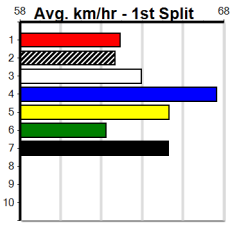

Healesville

TAB VENUE MODE (0-1 WIN)

350 Metres

Restricted Win

1

11:02AM

(VIC time)

PATRIOT LINCOLN (4) has raced well here to date and he will be very strong in the run to the line. STOCKBROKER (2) has been impressive to date and he can work into the mix mid race. ZERO (3) can race well fresh.

1st $825
2nd $235
3rd $120

Watchdog Tips: **4** **2** **3** **8** **Bet:** **Exacta 2,4/2,3,4,7,8 ($10 for 125%)**