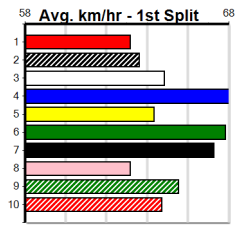

DOWNLOAD THE NEW WATCHDOG APP

12

2:35PM

(VIC time)

STEVE SWORDFISH (2) was a brilliant 16.96 winner here in his Vic debut and he will prove hard to hold out again. PERFECT CRIPPA (4) was luckless when resuming and he should be much better for the run. NO TICKLES (6) has solid claims

1st $825
2nd $235
3rd $120

Watchdog Tips: 2 4 6 5 **Bet:** Trifecta 2,4/2,4,5,6/1,2,3,4,5,6 ($10 - 41.67%)

Form	Box	Weight	Dist	Track	Date	Time	BON	Margin	1st/2nd (Time)	PIR	Checked	Comment	W/R	Split 1	S/P	Grade		
1 REGGAE MIKADO [5] <i>Resuming, prefer out wide, place best</i>																		
BK	D	Mar-17 CHASIN MIKADO			BENNY BOWEN												$10.00	
Trainer: Maria Barber (Hoddles Creek)																		
6th	(6)	34.4	595	SAP	R9	25-Oct-20	35.62	34.30	14.00	LSHARNI'S MY GIRL (34.65)	S/6867	C1	.	.	9.70	$26.10	5NP	
2nd	(1)	34.2	515	SAP	R12	01-Nov-20	30.03	29.13	3.25	LONE THRILL (29.81)	Q/3322	C2	.	.	5.29	$2.20	5NP	
8th	(1)	34.0	515	SAN	R12	05-Nov-20	31.04	29.30	15.00	KASEY ANNE (30.04)	M/5888	C7	.	.	5.32	$17.10	5	
7th	(8)	34.5	350	HVL	R7	06-Dec-20	20.67	19.12	19.00	DIMENSIONAL (19.35)	M/7	.	V7	.	6.90	$66.00	SH	
Owner(s): J AND J (SYN), M Barber, P Jones																		
2 STEVE SWORDFISH (NSW)[5] <i>Impressive in his Vic debut, hard to hold out</i>																		
RF	D	Nov-17 JUST THE BEST			LUCY LOBSTER												$2.80	
Trainer: Neil Kelly (Warragul South)																		
WGT(-)		32.5	300	HVL		31-Dec-20	17.23		0.01	Trial Cleared		.	1of1	.	.	$.	WGT	
1st	(5)	32.2	300	HVL	R4	10-Jan-21	16.96	16.65	1.00	CLAN MCMILLAN (17.01)	M/1	C1	SW	.	3.85	$27.90	RW	
6th	(2)	31.9	300	HVL	R2	31-Jan-21	17.36	16.70	5.00	CENTURY ROCKS (17.01)	M/4	C8	.	.	3.98	$9.00	5	
2nd	(4)	32.5	300	HVL	R5	19-Feb-21	16.97	16.86	0.25	PRECISELY (16.96)	M/1	C1	.	.	3.94	$3.40	T3-5	
Owner(s): S Braun																		
3 FOURTH DIMENTION [5] <i>Solidly placed in his past three, place again</i>																		
RBD	D	Dec-15 PADDY WHACKER			DAINTREE SUGAR												$12.00	
Trainer: Phillip Pollutro (Morwell)																		
5th	(8)	34.0	300	HVL	R12	03-Jan-21	17.29	16.70	6.50	JAIMANDY JESTER (16.87)	M/4	.	.	.	4.02	$29.60	VET	
2nd	(3)	33.4	400	WGL	R7	14-Jan-21	22.75	22.71	0.50	PARUMBA BARCIA (22.72)	M/22	C1	.	.	8.36	$4.20	T3-5	
2nd	(8)	33.2	400	WGL	R12	01-Feb-21	23.16	22.65	0.75	SHOCK VALUE (23.12)	M/33	.	.	.	8.56	$2.70	5	
2nd	(7)	33.7	400	WGL	R12	23-Feb-21	22.90	22.41	6.50	STAR MAGIC (22.48)	M/53	.	SW	.	8.48	$16.40	5	
Owner(s): C Spiteri																		
4 PERFECT CRIPPA [5] <i>No luck when resuming, can atone, danger</i>																		
BK	D	Sep-17 BARCIA BALE			PERFECT MADISON												$4.60	
Trainer: Gary Edwards (Broadford)																		
ST (-)		34.4	350	HVL		08-Dec-20	19.62		5.50	Trial Cleared		M/11	.	1of5	.	6.49	$.	ST
3rd	(3)	34.8	350	HVL	R6	15-Dec-20	19.44	19.21	3.25	SUPERIOR JESSICA (19.21)	S/2	.	.	.	6.53	$3.80	RWH	
8th	(2)	34.5	350	HVL	R5	20-Dec-20	20.01	19.09	9.50	SUPERIOR JESSICA (19.36)	M/2	C11	V14	.	6.52	$3.70	RWF	
8th	(6)	34.4	300	HVL	R12	21-Feb-21	17.71	16.80	10.00	LALL INN ABBY (17.03)	M/2	C7	.	.	3.92	$1.90	5	
Owner(s): DOOLEY AND ROSSIN (SYN), M Dooley, M Rossin																		
5 PRETTY BOY PAT [5] <i>Great record here, solid muster, keep safe</i>																		
BE	D	Sep-18 BANJO BOY			PAT ME AGAIN												$4.80	
Trainer: Donald Jarvis (Sydenham)																		
2nd	(6)	35.4	300	HVL	R12	31-Dec-20	17.22	16.91	2.25	NOTORIOUS JIGGS (17.07)	S/7	.	.	W	4.16	$3.60	T3-5	
1st	(5)	35.6	300	HVL	R10	08-Jan-21	16.91	16.91	1.00	NOTORIOUS JIGGS (16.98)	M/1	C1	.	.	4.00	$4.10	T3-5	
3rd	(7)	35.7	300	HVL	R9	17-Jan-21	17.09	16.67	6.00	JORDANVILLE JET (16.68)	M/4	.	.	.	4.10	$7.10	RWH	
4th	(7)	36.2	300	HVL	R11	23-Feb-21	17.45	16.84	2.75	MUMMA'S BEAR (17.26)	M/5	C4	SW	.	4.11	$2.80	5	
Owner(s): D Jarvis																		
6 NO TICKLES [5] <i>Resuming, well graded, can threaten</i>																		
BD	D	Mar-18 BLAZIN' BOMBER			SILVER SALUTE												$9.00	
Trainer: Donald Rhodes (Heyfield)																		
4th	(5)	31.1	350	HVL	R8	29-Nov-20	19.93	19.47	3.00	MAGIC BULLDOZER (19.72)	M/1	C1	.	.	6.62	$17.10	5H	
8th	(4)	31.2	350	HVL	R8	06-Dec-20	20.03	19.12	11.00	MIDNIGHT MONARCH (19.26)	M/7	C8	.	.	6.71	$89.10	SH	
4=	(7)	30.9	300	HVL	R10	13-Dec-20	16.89	16.57	3.25	FRANKIE FEVER (16.67)	M/8	.	.	.	4.01	$19.00	X45