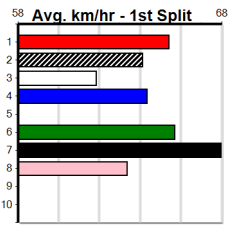

Trainer:
Owner(s):

10 * NO RESERVE ***** **Winning Boxes**

Trainer:
Owner(s):

#13STRONG HT2

300 Metres

Mixed 6/7 Heat

4

11:55AM