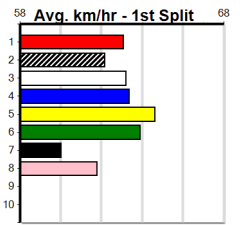

TAB.COM.AU (1-3 WINS)

520 Metres

Restricted Win

8

5:16PM

(VIC time)

BETWEEN JOBS (2) is dropping in class and with a clear run early he may prove too strong in the run home. EMPIRE LAD (1) was far from disgraced last time and he will be in the mix throughout. INDIGO INDY (6) is more than capable.

1st $825
2nd $235
3rd $120

Watchdog Tips: **2** **1** **6** **8** **Bet:** **Exacta 1,2/1,2,3,6,8 ($10 for 125%)**

Form	Box	Weight	Dist	Track	Date	Time	BON	Margin	1st/2nd (Time)	PIR	Checked	Comment	W/R	Split 1	S/P	Grade
1 EMPIRE LAD [7] <i>Far from disgraced last time, danger with luck</i>																
BD	D			Aug-18	KINLOCH BRAE				BIT SASSY						$3.40	
Trainer: Shane Jack (Dalmore)																
2nd	(3)	33.9	460	WGL	R4	04-Feb-21	26.21	26.00	1.25LCONNOR MAN (26.13)	Q/222	.	.	.	6.77	$3.80	T3-RW
2nd	(5)	33.1	595	SAP	R3	14-Feb-21	35.03	34.03	1.5LFRENCH BEAUTY (34.94)	Q/2222	.	.	.	9.49	$4.80	RW
4th	(8)	33.3	595	SAP	R9	21-Feb-21	34.96	34.69	4.00LFRENCH BEAUTY (34.69)	M/6554	.	.	.	9.63	$15.30	RW
3rd	(3)	32.8	520	SLE	R3	26-Feb-21	30.08	29.62	4.00LCRACKERJACK DIRT (29.81)	M/663	C2	.	.	9.75	$26.90	RW
Owner(s): DIRTY RATS TWO (SYN), S Jack, P Gillespie, S Burke																
2 BETWEEN JOBS [7] <i>Drops in class, strong type, hard to hold out</i>																
BK	D			Mar-18	ZAMBORA BROCKIE				HIGH CLASS						$4.60	
Trainer: Michael Italia (Pearcedale)																
2nd	(8)	32.1	460	WGL	R5	28-Jan-21	26.51	26.30	3.00LUPTON STREET (26.30)	M/433	C1	.	.	6.93	$2.20	T3-RW
4th	(5)	31.9	595	SAP	R2	07-Feb-21	35.33	34.61	7.00LHIS STOP IT (34.84)	S/4555	C8	.	.	9.62	$6.30	RW
3rd	(7)	31.9	595	SAP	R3	14-Feb-21	35.22	34.03	4.25LFRENCH BEAUTY (34.94)	M/6444	C2	.	.	9.84	$6.70	RW
6th	(3)	32.3	595	SAP	R9	21-Feb-21	35.08	34.69	6.00LFRENCH BEAUTY (34.69)	S/5666	C4	.	.	9.56	$28.20	RW
Owner(s): F Italia																
3 TEARDROP [5] <i>Can take a while to wind up, place preferred</i>																
BD	B			Mar-18	KILLER DILLER				CELTIC FIRE						$12.00	
Trainer: Anne Carr (Devon Meadows)																
5th	(2)	26.3	460	WGL	R9	02-Feb-21	26.44	25.76	6.00LKANGA LIGHTS (26.02)	M/566	.	.	.	6.76	$43.50	5NP
4th	(1)	26.3	460	WGL	R6	08-Feb-21	26.42	25.75	10.00LMIDGET ROCKS (25.75)	M/676	C4	.	.	6.77	$11.50	RW
3rd	(1)	26.4	520	CRN	R6	15-Feb-21	30.75	30.05	10.00LREBEL MAY ROAD (30.05)	M/2333	C2	.	.	5.60	$4.70	T3-5
4th	(3)	26.4	520	CRN	R6	20-Feb-21	31.01	30.40	3.25LCHELSEA'S LOVE (30.79)	M/4344	C1	.	.	5.66	$11.60	5
Owner(s): A Carr																
4 LONG BLACK LASS (QLD)[6] <i>Better than form, draw is a worry, place</i>																
BK	B			Apr-19	VELOCETTE				RUN KAY RUN						$4.00	
Trainer: Gerard O'keeffe (Neerim Junction)																
2nd	(7)	27.0	460	WGL	R6	21-Jan-21	26.25	25.70	3.75LAMAZING ROY (25.99)	Q/332	.	.	.	6.70	$6.10	T3-RW
5th	(7)	27.4	460	WGL	R7	25-Jan-21	26.57	25.78	8.50FLYING FOXY (25.98)	M/354	C4	.	W	6.73	$12.60	6G
6th	(4)	27.1	460	WGL	R10	12-Feb-21	26.68	25.61	9.00LLEO'S MY CHAMP (26.09)	M/666	C4	.	.	6.85	$24.70	RW
4th	(6)	26.9	520	CRN	R5	20-Feb-21	31.15	30.40	7.00LBIT TWISTED (30.69)	M/7655	C6	.	.	5.84	$5.30	X67
Owner(s): M Rothwell																
5 KLOPP [7] <i>Better suited to straight track racing, tested</i>																
BK	D			Dec-18	BARCIA BALE				WHY NOT JOJO						$9.00	
Trainer: Steven Spoljaric (Kilmany)																
7th	(7)	35.6	520	SLE	R4	07-Feb-21	30.74	29.47	14.00LANGEL EYES (29.77)	M/888	.	.	.	9.95	$23.00	RW
5th	(4)	35.6	440	SLE	R5	10-Feb-21	26.01	24.86	12.00LROCKS GOT TALENT (25.18)	M/675	C6	.	.	5.67	$12.50	RW
2nd	(2)	35.2	350	HVL	R9	14-Feb-21	19.96	19.27	9.00LINCENDIO (19.36)	M/2	C1	.	.	6.74	$19.40	X67H
8th	(7)	35.3	350	HVL	R4	21-Feb-21	20.08	19.23	7.50LLOUIS THE LEGEND (19.57)	M/8	C4	.	.	6.83	$47.70	X67F
Owner(s): S Spoljaric																
6 INDIGO INDY [5] <i>Resuming, has early speed, threat if fit</i>																
BK	B			Jun-18	FAST INDIAN				SWEET SHADOW						$8.00	
Trainer: Sarah Swan (Lethbridge)																
2nd	(6)	31.0	545	BAL	R6	14-Dec-20	31.48	31.26	1.5LMAHOGAN Y STORM (31.38)	Q/1112	.	.	.	6.70	$6.80	T3-RW
8th	(7)	31.2	600	MEP	R12	23-Dec-20	35.97	34.55	18.00LWEBLEC STORM (34.72)	M/3347	.	.	.	9.16	$37.40	5NP
4th	(4)	31.1	460	GEL	R5	29-Dec-20	26.49	26.30	1.75LSO PREDICTABLE (26.38)	M/111	.	.	.	6.66	$14.20	5
7th	(7)	30.9	545	BAL	R6	11-Jan-21	32.10	31.18	12.00LMAHOGAN Y QUEEN (31.28)	M/2337	C1	V10	.	6.91	$3.80	T3-RW
Owner(s): D Kee