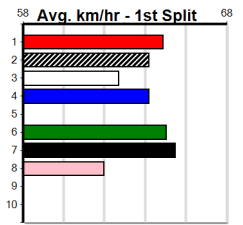

TOP CAT VIDEO (1-2 WINS)

5

4:21PM

(VIC time)

1st $825
2nd $235
3rd $120

CAMARO ZED (1) powered to the line in his top 16.85 Healesville win and he is drawn to get all the breaks. DRACONIC LAD (6) has been placed in eight of 11 here and he can settle near the speed. MESS (8) can fire fresh.

MESS (8) can fire fresh.

Watchdog Tips: **1** **6** **8** **3** **Bet:** **Trifecta 1,6/1,3,6,8/1,2,3,6,7,8 ($10 - 41.67%)**

Form	Box	Weight	Dist	Track	Date	Time	BON	Margin	1st/2nd (Time)	PIR	Checked	Comment	W/R	Split 1	S/P	Grade	
1 CAMARO ZED [6] <i>Strong type, drawn to get the breaks, go close</i>																	
BK	D	Dec-18 FABREGAS			TARREE'S RUSLIE									$2.20			
Trainer: Adam Rademaker (Romsey)																	
5th	(8)	30.8	311	CRN	R2	30-Jan-21	18.76	17.58	11.00	LSHEN BREE GIRL (18.05)	S/56	C1	.	W	10.24	$13.30	RW
1st	(2)	31.6	300	HVL	R3	05-Feb-21	16.85	16.49	4.50	BLAZIN' COOL (17.16)	M/6	.	.	.	4.06	$6.20	T3-RW
6th	(3)	31.4	385	SHP	R9	15-Feb-21	22.46	21.47	7.00	LGET ME SMARTY (21.98)	M/25	.	.	.	8.29	$16.30	X67H
5th	(8)	31.2	300	HVL	R2	21-Feb-21	17.27	16.80	4.50	MANILA EZRA (16.96)	M/6	C1	.	.	4.07	$7.00	X67
Owner(s): P Jorgensen																	
<table border="1" style="width:100%"> <tr><th colspan="8">Winning Boxes</th></tr> <tr><td>1</td><td>2</td><td>3</td><td>4</td><td>5</td><td>6</td><td>7</td><td>8</td></tr> <tr><td>2</td><td></td><td></td><td></td><td></td><td></td><td></td><td></td></tr> <tr><td>Prize</td><td colspan="7"></td><td>$1,650.00</td></tr> <tr><td>Best</td><td colspan="7"></td><td>18.18</td></tr> <tr><td>Starts</td><td colspan="7"></td><td>6-2-0-0</td></tr> <tr><td>Trk/Dst</td><td colspan="7"></td><td>3-1-0-0</td></tr> <tr><td>APM</td><td colspan="7"></td><td>$1485</td></tr> </table>																	
2 WALK ON BETTY [7] <i>Solid record here but hit or miss early, place</i>																	
BK	B	Nov-17 WALK HARD			MISS BELLADONNA									$8.00			
Trainer: John Rennie (Pioneer Bay)																	
4th	(3)	25.6	311	CRN	R2	30-Jan-21	18.69	17.58	9.50	LSHEN BREE GIRL (18.05)	M/43	C4	.	.	10.23	$27.30	RW
5th	(5)	25.8	311	CRN	R1	06-Feb-21	18.95	17.59	15.00	JUDITH (17.96)	Q/36	C5	.	W	10.17	$4.10	M
1st	(2)	25.6	311	CRN	R2	15-Feb-21	18.30	17.50	0.10	LGET AROUND HER (18.31)	M/32	.	.	.	9.92	$3.40	T3-M
6th	(2)	25.9	400	WGL	R12	18-Feb-21	23.84	22.58	14.00	LBOMBER'S SMOKEY (22.87)	M/56	C4	.	.	8.96	$11.10	T3-RW
Owner(s): J Rennie																	
<table border="1" style="width:100%"> <tr><th colspan="8">Winning Boxes</th></tr> <tr><td>1</td><td>2</td><td>3</td><td>4</td><td>5</td><td>6</td><td>7</td><td>8</td></tr> <tr><td>1</td><td></td><td></td><td></td><td></td><td></td><td></td><td></td></tr> <tr><td>Prize</td><td colspan="7"></td><td>$1,800.00</td></tr> <tr><td>Best</td><td colspan="7"></td><td>18.30</td></tr> <tr><td>Starts</td><td colspan="7"></td><td>23-1-1-5</td></tr> <tr><td>Trk/Dst</td><td colspan="7"></td><td>14-1-1-5</td></tr> <tr><td>APM</td><td colspan="7"></td><td>$1357</td></tr> </table>																	
3 MT. VIEW DODGER [7] <i>Placed in two of four here, may be value</i>																	
BK	D	Nov-18 ELITE STATE			SHY DIVA									$10.00			
Trainer: Trevor Whitford (Willow Grove)																	
3rd	(1)	30.9	450	WBL	R5	15-Feb-21	26.21	25.42	5.00	JOEY MAC (25.88)	M/212	C1	SW	.	6.79	$17.60	7
3rd	(3)	30.8	450	SHP	R5	18-Feb-21	26.30	25.84	5.00	ZIEMS PARK GIRL (25.96)	M/563	C1	.	.	6.93	$47.10	T3-7
5th	(3)	30.7	450	WBL	R5	22-Feb-21	26.51	25.48	9.00	TOBY WHERE'S DAD (25.88)	M/344	C4	.	.	6.95	$23.20	7
6th	(4)	30.7	350	HVL	R6	26-Feb-21	20.32	19.90	6.00	GRUMPY AL (19.90)	M/6	.	.	.	6.95	$13.50	T3-RW
Owner(s): Mountain View (SYN), S Whitford, T Whitford																	
<table border="1" style="width:100%"> <tr><th colspan="8">Winning Boxes</th></tr> <tr><td>1</td><td>2</td><td>3</td><td>4</td><td>5</td><td>6</td><td>7</td><td>8</td></tr> <tr><td></td><td></td><td></td><td></td><td></td><td></td><td>1</td><td></td></tr> <tr><td>Prize</td><td colspan="7"></td><td>$2,920.00</td></tr> <tr><td>Best</td><td colspan="7"></td><td>NBT</td></tr> <tr><td>Starts</td><td colspan="7"></td><td>34-1-3-9</td></tr> <tr><td>Trk/Dst</td><td colspan="7"></td><td>4-0-0-2</td></tr> <tr><td>APM</td><td colspan="7"></td><td>$1779</td></tr> </table>																	
4 HARD AT IT [6] <i>One paced and will get run off his feet, tested</i>																	
BK	D	Nov-17 WALK HARD			MISS BELLADONNA									$16.00			
Trainer: John Rennie (Pioneer Bay)																	
4th	(8)	30.1	311	CRN	R3	30-Jan-21	18.19	17.58	9.00	SHANLYN BEAR (17.58)	S/55	.	.	.	9.99	$46.70	RW
7th	(3)	30.3	400	WGL	R10	08-Feb-21	23.49	22.59	11.00	ABOUT BOB (22.75)	S/44	C4	.	.	8.60	$67.50	RW
5th	(2)	29.8	311	CRN	R9	15-Feb-21	18.08	17.50	8.50	LANT MAN (17.50)	S/55	C1	SW	.	9.92	$57.80	T3-RW
3rd	(4)	30.0	311	CRN	R9	20-Feb-21	18.62	18.07	2.25	LURANA VIERI (18.46)	M/65	C1	.	.	10.23	$10.70	X67
Owner(s): J Rennie