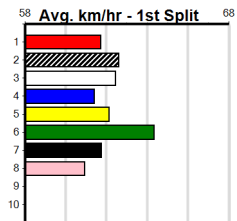

WANNON FUNCTION CENTRE (250+RANK)

390 Metres

Maiden

2

12:19PM

(VIC time)

PREMIER SLICE (7) has been placed in four of seven here and she has the speed to make every post a winner. PROUD MOLLY (6) was solidly placed two runs back and she will be strong in the run home. FUNNY ENOUGH (5) won't be too far away

1st $825
2nd $235
3rd $120

Watchdog Tips: **7** **6** **5** **2** **Bet:** **Box Quinella 2,5,6,7 ($10 for 166.67%)**

Form	Box	Weight	Dist	Track	Date	Time	BON	Margin	1st/2nd (Time)	PIR	Checked	Comment	W/R	Split 1	S/P	Grade	
1 GYPSY WARRIOR [M] <i>One paced and had plenty of chances, outclassed</i>																	
BK	B				Feb-18												
				GO WILD JACK				DON'S FANTASY				$21.00					
Trainer: Cristina Gason (Cundare North)																	
5th	(2)	28.4	400	MTG	R2	04-Feb-21	24.10	23.00	9.00	LKING SMILEY (23.48)				11.49	$14.00	M	
6th	(8)	28.1	400	MTG	R2	11-Feb-21	24.11	23.12	9.50	LLUCKY LARRY (23.46)				11.51	$31.00	M	
7th	(5)	28.2	390	WBL	R3	22-Feb-21	23.33	22.18	9.00	MT. VIEW GINGER (22.72)	M/77	C4	.	9.23	$29.20	M	
4th	(6)	28.2	400	MTG	R1	25-Feb-21	24.03	23.26	2.00	LGRAND WARRIOR (23.88)				11.48	$12.00	M	
Owner(s): WINDY PLAINS (SYN), K Quinn, C Gason																	
<table border="1"> <tr><th colspan="8">Winning Boxes</th></tr> <tr><td>1</td><td>2</td><td>3</td><td>4</td><td>5</td><td>6</td><td>7</td><td>8</td></tr> <tr><td colspan="4">Prize Best</td><td colspan="4">$1,575.00</td></tr> <tr><td colspan="4">Starts</td><td colspan="4">33-0-0-3</td></tr> <tr><td colspan="4">Trk/Dst</td><td colspan="4">12-0-0-0</td></tr> <tr><td colspan="4">APM</td><td colspan="4">$824</td></tr> </table>																	
2 MYOLA FROST [M] <i>No luck to date, can show improvement, respect</i>																	
BD	B				Feb-19												
				BLACK BEAR LEE				LIEU KNEE ANNIE				$6.00					
Trainer: Annette Kampman (Purdeet)																	
6th	(1)	28.8	390	WBL	R2	25-Jan-21	23.30	22.26	12.00	LSOUTHERN THUNDER	Q/45	C3	.	8.97	$43.50	M	
5th	(1)	28.5	400	MTG	R3	31-Jan-21	24.10	22.88	10.00	LCHANKO GIRL (23.42)				11.27	$10.00	XM6	
6th	(1)	28.9	390	WBL	R1	08-Feb-21	23.12	22.06	8.50	LUGAR BOLONEY (22.55)	M/55	C1	.	8.91	$51.30	M	
6th	(7)	28.8	390	WBL	R3	22-Feb-21	23.14	22.18	6.50	LMT. VIEW GINGER (22.72)	M/34	C3	.	9.02	$20.60	M	
Owner(s): A Kampman																	
<table border="1"> <tr><th colspan="8">Winning Boxes</th></tr> <tr><td>1</td><td>2</td><td>3</td><td>4</td><td>5</td><td>6</td><td>7</td><td>8</td></tr> <tr><td colspan="4">Prize Best</td><td colspan="4">$480.00</td></tr> <tr><td colspan="4">Starts</td><td colspan="4">10-0-0-0</td></tr> <tr><td colspan="4">Trk/Dst</td><td colspan="4">8-0-0-0</td></tr> <tr><td colspan="4">APM</td><td colspan="4">$368</td></tr> </table>																	
3 CRYSTAL EDITION [M] <i>May get buried back mid race, needs a mix up</i>																	
BK	B				Jan-19												
				BARCIA BALE				FEARLESS SWAN				$12.00					
Trainer: Trevor Whitford (Willow Grove)																	
6th	(8)	26.1	385	SHP	R1	11-Feb-21	22.77	21.85	11.00	LITCHY KAALA (22.06)	S/45	C4	.	8.58	$34.20	T3-M	
6th	(5)	26.3	390	WBL	R2	15-Feb-21	23.30	22.14	9.50	LNAHA (22.63)	M/77	C4	.	9.11	$57.80	M	
6th	(2)	26.1	450	SHP	R1	18-Feb-21	27.23	25.84	14.00	LFULL RECOVERY (26.25)	M/666	C5	.	7.34	$48.80	T3-M	
7th	(1)	26.1	390	WBL	R2	22-Feb-21	23.46	22.18	12.00	LBLACK EYED HEART (22.67)	M/77	.	.	9.21	$46.20	M	
Owner(s): Mountain View (SYN), S Whitford, T Whitford																	
<table border="1"> <tr><th colspan="8">Winning Boxes</th></tr> <tr><td>1</td><td>2</td><td>3</td><td>4</td><td>5</td><td>6</td><td>7</td><td>8</td></tr> <tr><td colspan="4">Prize Best</td><td colspan="4">$280.00</td></tr> <tr><td colspan="4">Starts</td><td colspan="4">16-0-0-1</td></tr> <tr><td colspan="4">Trk/Dst</td><td colspan="4">2-0-0-0</td></tr> <tr><td colspan="4">APM</td><td colspan="4">$232</td></tr> </table>																	
4 MT. VIEW ENTRY [M] <i>Yet to hit the scoreboard, tough ask, tested</i>																	
BK	B				Mar-19												
				UNLAWFUL ENTRY				TEAR AWAY MOON				$14.00					
Trainer: Trevor Whitford (Willow Grove)																	
5th	(4)	27.6	385	SHP	R1	11-Feb-21	22.65	21.85	9.00	LITCHY KAALA (22.06)	S/66	C4	.	8.83	$33.30	T3-M	
4th	(4)	27.7	390	WBL	R1	15-Feb-21	23.02	22.14	6.50	LLITTLE BILLIE (22.58)	M/55	C1	.	9.09	$41.30	M	
5th	(1)	27.5	450	SHP	R1	18-Feb-21	26.97	25.84	11.00	LFULL RECOVERY (26.25)	M/555	C5	.	7.34	$24.00	T3-M	
4th	(3)	27.5	390	WBL	R3	22-Feb-21	23.01	22.18	4.50	LMT. VIEW GINGER (22.72)	M/65	C2	.	9.22	$25.00	M	
Owner(s): Mountain View (SYN), S Whitford, T Whitford