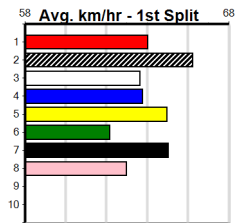

MEPUNGA BLAZER @ STUD (250+RANK)

10

2:44PM

(VIC time)

390 Metres

Grade 6

FINE EDITION (1) is armed with a solid turn of foot and she should have enough speed to hold a prominent spot early on. MYOLA DAWN (2) has a good record here and she will pour the pressure on throughout. WISHLY BALE (3) can run a cheeky race

1st $825
2nd $235
3rd $120

Watchdog Tips: **1** **2** **3** **7** **Bet:** **Trifecta 1,2/1,2,3,7/1,2,3,6,7 ($10 - 55.56%)**

Form	Box	Weight	Dist	Track	Date	Time	BON	Margin	1st/2nd (Time)	PIR	Checked	Comment	W/R	Split 1	S/P	Grade
1 FINE EDITION [6] <i>Good muster, well graded, hard to hold out</i>																
BK	B			Jan-19	BEWILDERING				GREYSYND EMMA						$3.20	
Trainer: Trevor Whitford (Willow Grove)																
1st	(4)	26.7	450	BAL	R5	18-Jan-21	25.64	25.57	0.25LJAX STAR (25.65)	M/222	C4	SW	.	6.63	$9.60	T3-RW
4th	(8)	26.9	460	GEL	R4	22-Jan-21	26.55	25.69	9.00LFABRONI BALE (25.94)	M/755	C1	.	W	6.96	$6.40	RW
2nd	(1)	27.2	390	WBL	R10	01-Feb-21	22.69	22.34	3.75LZULU DUCHESS (22.43)	M/43	C4	.	.	8.93	$3.50	6G
8th	(5)	27.1	350	HVL	R4	07-Feb-21	20.22	19.33	7.50LTOMMY'S BLAZER (19.69)	M/8	C8	V21	.	6.91	$51.30	X67
Owner(s): Mountain View (SYN), S Whitford, T Whitford																
<table border="1"> <thead> <tr><th colspan="8">Winning Boxes</th></tr> <tr><th>1</th><th>2</th><th>3</th><th>4</th><th>5</th><th>6</th><th>7</th><th>8</th></tr> </thead> <tbody> <tr><td></td><td></td><td></td><td></td><td>2</td><td></td><td></td><td></td></tr> <tr><td>Prize</td><td colspan="7">$3,265.00</td></tr> <tr><td>Best</td><td colspan="7">NBT</td></tr> <tr><td>Starts</td><td colspan="7">11-2-2-2</td></tr> <tr><td>Trk/Dst</td><td colspan="7">1-0-1-0</td></tr> <tr><td>APM</td><td colspan="7">$2548</td></tr> </tbody> </table>																
2 MYOLA DAWN [6] <i>Never headed here last time, danger if crosses</i>																
BK	B			Feb-19	BLACK BEAR LEE				LIEU KNEE ANNIE						$4.60	
Trainer: Annette Kampman (Purdeet)																
3rd	(5)	27.3	390	WBL	R4	04-Feb-21	22.87	21.77	5.00LCRACKERJACK OLLY (22.52)	M/23	C5	.	.	8.80	$17.50	7
3rd	(8)	27.9	390	WBL	R9	08-Feb-21	22.64	22.06	8.50LSAINT MAC (22.06)	M/33	.	.	R	8.72	$35.40	X67
5th	(3)	28.1	390	WBL	R9	15-Feb-21	22.71	22.14	2.00LMEMORY LASS (22.57)	M/22	C1	.	.	8.68	$6.10	7
1st	(7)	28.0	390	WBL	R9	22-Feb-21	22.58	22.18	4.75LBALT'S FANTASY (22.89)	M/11	.	.	.	8.75	$5.40	7
Owner(s): A Kampman																
<table border="1"> <thead> <tr><th colspan="8">Winning Boxes</th></tr> <tr><th>1</th><th>2</th><th>3</th><th>4</th><th>5</th><th>6</th><th>7</th><th>8</th></tr> </thead> <tbody> <tr><td></td><td></td><td></td><td></td><td>1</td><td></td><td>1</td><td></td></tr> <tr><td>Prize</td><td colspan="7">$3,295.00</td></tr> <tr><td>Best</td><td colspan="7">22.58</td></tr> <tr><td>Starts</td><td colspan="7">15-2-1-8</td></tr> <tr><td>Trk/Dst</td><td colspan="7">9-1-0-6</td></tr> <tr><td>APM</td><td colspan="7">$2624</td></tr> </tbody> </table>																
3 WISHLY BALE (NSW)[6] <i>Better than form, can charge late, big threat</i>																
BK	B			Apr-18	JARVIS BALE				SEARLE BALE						$10.00	
Trainer: Jason Formosa (Heathcote)																
4th	(1)	28.5	390	WBL	R10	15-Feb-21	22.72	22.14	2.75LSTATLER (22.53)	M/44	.	.	.	8.81	$18.80	X67
4th	(3)	28.5	300	HVL	R11	19-Feb-21	17.26	16.86	5.50LCRACKERJACK BAZ (16.89)	M/5	.	.	W	4.06	$34.80	T3-RW
3rd	(6)	28.2	390	WBL	R10	22-Feb-21	22.80	22.18	9.00LINGA ZACH (22.18)	M/33	C1	.	.	8.92	$15.30	6G
6th	(5)	28.2	300	HVL	R3	26-Feb-21	17.60	17.07	6.50LLILLY ROSE JAZZ (17.16)	M/4	C1	.	.	4.05	$13.30	T3-6
Owner(s): J Formosa																
<table border="1"> <thead> <tr><th colspan="8">Winning Boxes</th></tr> <tr><th>1</th><th>2</th><th>3</th><th>4</th><th>5</th><th>6</th><th>7</th><th>8</th></tr> </thead> <tbody> <tr><td></td><td>1</td><td></td><td></td><td></td><td></td><td></td><td>1</td></tr> <tr><td>Prize</td><td colspan="7">$6,375.00</td></tr> <tr><td>Best</td><td colspan="7">NBT</td></tr> <tr><td>Starts</td><td colspan="7">49-2-9-9</td></tr> <tr><td>Trk/Dst</td><td colspan="7">5-0-0-1</td></tr> <tr><td>APM</td><td colspan="7">$1980</td></tr> </tbody> </table>																
4 CAWBOURNE MOVE (NSW)[6] <i>Just not racing well enough, needs a mix up</i>																
BK	D			Sep-18	COLLISION				CAWBOURNE OTTEY						$21.00	
Trainer: Lewis Green (Parwan)																
4th	(5)	32.9	395	MBR	R2	01-Jan-21	23.40	22.05	9.00LDANYO'S MAZIE (22.77)	444	44CC4	.	.	5.20	$5.00	S
3rd	(7)	32.6	400	MTG	R11	14-Jan-21	23.79	23.11	3.00LLEKTRA ROLL (23.57)			.	.	11.04	$7.00	S
4th	(8)	32.3	400	MTG	R9	28-Jan-21	23.77	23.03	3.5LGRAND GIVEAWAY (23.52)			.	.	11.23	$8.00	S
5th	(7)	32.3	390	WBL	R9	01-Feb-21	23.18	22.34	12.00LWORMS ARE BITING (22.39)	M/75	C1	.	.	9.04	$22.80	X67
Owner(s): J Green