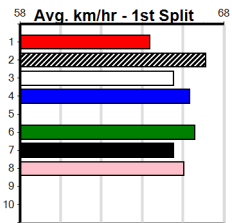

MEPUNGA CRUZER @ STUD (250+RANK)

390 Metres

Grade 5

11

2:59PM

(VIC time)

CRAZY OLD FOOL (1) turned in a strong performance to score at Geelong in 22.79 and he is drawn to get all the breaks. STORM TO BURN (8) has a good record here and she will be on the speed throughout. RAMPANT TERESA (2) has solid claims

1st $825
2nd $235
3rd $120

Watchdog Tips: **1 8 2 3** **Bet:** **Trifecta 1,8/1,2,3,8/1,2,3,4,7,8 ($10 - 41.67%)**