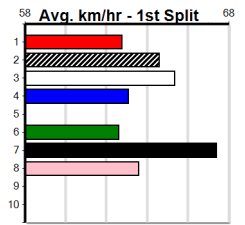

WARRNAMBOOL FENCING SPECIALISTS

450 Metres

Grade 5

8

2:14PM

(VIC time)

MOLLY TESSA (7) owns a speedy 25.51 PB here and this is the easiest race she has contested for a while. OUR GIRL BAILEE (6) is better than her form reads and she can settle near the speed. JAGGERED (4) is back in form and just needs luck early

1st $825
2nd $235
3rd $120

Watchdog Tips: **7** **6** **4** **2** **Bet:** **Trifecta 6,7/2,4,6,7/2,4,6,7,8 ($10 - 55.56%)**

Form	Box	Weight	Dist	Track	Date	Time	BON	Margin	1st/2nd (Time)	PIR	Checked	Comment	W/R	Split 1	S/P	Grade	Winning Boxes								
1 MIDNIGHT CRASH (NSW)[5]																	<i>Does not win enough races, prefer to watch</i>								
BK	D	Aug-17 CRASH			J'S ROBIN													$16.00							
Trainer: Lewis Green (Parwan)																	<table border="1"> <tr><td>1</td><td>2</td><td>3</td><td>4</td><td>5</td><td>6</td><td>7</td><td>8</td></tr> <tr><td>2</td><td></td><td></td><td></td><td>1</td><td></td><td></td><td></td></tr> <tr><td>Prize</td><td colspan="7"></td><td>$10,935.00</td></tr> <tr><td>Best</td><td colspan="7"></td><td>NBT</td></tr> <tr><td>Starts</td><td colspan="7"></td><td>67-3-13-11</td></tr> <tr><td>Trk/Dst</td><td colspan="7"></td><td>3-0-0-0</td></tr> <tr><td>APM</td><td colspan="7"></td><td>$1028</td></tr> </table>								
2nd	(7)	35.2	512	MTG	R7	28-Jan-21	30.78	30.10	1.5L	WHITE CADILLAC (30.68)	0			4.54	$10.00	S									
8th	(5)	35.3	450	WBL	R5	01-Feb-21	26.48	25.36	16.00L	BILL BOB LAD (25.38)	M/777	C3	.	7.03	$40.10	RW									
7th	(4)	35.6	460	GEL	R6	16-Feb-21	27.50	26.15	14.00L	CRACKERJACK NEV (26.56)	M/657	C5	SW	6.87	$65.70	5									
7th	(3)	35.7	450	WBL	R6	22-Feb-21	26.51	25.48	11.00L	REV UP ANGEL (25.77)	M/876	C5	.	7.05	$63.50	5									
Owner(s): The Love Guru (SYN), L Green, R Ryan, M Said, D Mckenzie																									
2 ANNIE MY MATE [5]																	<i>Good record here, solid muster, keep safe</i>								
WBK	B	Mar-18 BIRTHDAY BOY			RADIO SILENT													$4.00							
Trainer: Terry Taylor (Kolora)																	<table border="1"> <tr><td>1</td><td>2</td><td>3</td><td>4</td><td>5</td><td>6</td><td>7</td><td>8</td></tr> <tr><td>1</td><td></td><td>1</td><td>1</td><td></td><td></td><td></td><td></td></tr> <tr><td>Prize</td><td colspan="7"></td><td>$6,380.00</td></tr> <tr><td>Best</td><td colspan="7"></td><td>25.84</td></tr> <tr><td>Starts</td><td colspan="7"></td><td>40-3-4-4</td></tr> <tr><td>Trk/Dst</td><td colspan="7"></td><td>14-2-1-2</td></tr> <tr><td>APM</td><td colspan="7"></td><td>$2029</td></tr> </table>								
3rd	(1)	28.3	450	WBL	R6	08-Feb-21	25.73	25.25	5.50L	FALCONETTI (25.37)	M/333	C4	.	6.76	$7.50	5									
5th	(5)	28.5	450	WBL	R8	15-Feb-21	25.82	25.42	4.00L	BELENA BLAZE (25.54)	M/876	.	.	6.94	$17.60	5									
7th	(4)	28.3	450	WBL	R4	18-Feb-21	25.98	24.96	11.00L	UNTAPPED (25.23)	M/667	C4	.	6.91	$48.30	RW									
5th	(2)	28.3	450	WBL	R6	22-Feb-21	26.14	25.48	5.50L	REV UP ANGEL (25.77)	M/655	C4	.	6.87	$10.60	5									
Owner(s): J Butler																									
3 ARISTOCRAT (NSW)[5]																	<i>One paced and will get run off its feet, tested</i>								
BK	B	Apr-17 CRASH			INSHALLAH													$14.00							
Trainer: Lewis Green (Parwan)																	<table border="1"> <tr><td>1</td><td>2</td><td>3</td><td>4</td><td>5</td><td>6</td><td>7</td><td>8</td></tr> <tr><td>2</td><td></td><td>2</td><td></td><td></td><td></td><td></td><td></td></tr> <tr><td>Prize</td><td colspan="7"></td><td>$16,415.00</td></tr> <tr><td>Best</td><td colspan="7"></td><td>NBT</td></tr> <tr><td>Starts</td><td colspan="7"></td><td>51-4-9-11</td></tr> <tr><td>Trk/Dst</td><td colspan="7"></td><td>1-0-0-0</td></tr> <tr><td>APM</td><td colspan="7"></td><td>$623</td></tr> </table>								
8th	(6)	23.6	350	MBS	R8	24-Nov-20	19.70	19.22	7.00L	SPRING CHIP (19.22)				7.28	$81.00	6									
6th	(4)	23.7	388	APK	R3	27-Nov-20	23.15	22.09	11.00L	PRECOAT (22.40)	4466	C44CW66	VINJ(14)	10.36	$5.00	6									
6th	(4)	24.4	400	GEL	R12	16-Feb-21	23.50	22.42	6.00L	BLACK TESS (23.09)	M/77	C4	.	8.75	$10.20	5									
4th	(6)	24.6	450	WBL	R6	22-Feb-21	26.11	25.48	4.75L	REV UP ANGEL (25.77)	M/344	C1	.	6.78	$28.70	5									
Owner(s): TSOLS TIPS SYNDICATE THIRTEEN (SYN), J Mallard, T Solier																									
4 JAGGERED [5]																	<i>Back in form, empty draw helps, can threaten</i>								
BK	D	Oct-18 JAGGER SWAGGER			GLITTERBUG													$3.40