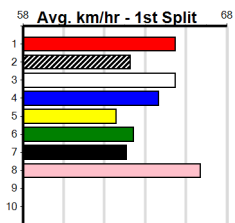

CASSIGN DESIGN (250+RANK)

390 Metres

Grade 5

7

1:49PM

(VIC time)

QUEUE THE MUSIC (6) has won two of four here and he will appreciate the empty draw inside.
BLUE YAALA (7) has the speed to cross early on and she is improving all the time. PULL SHOT (8) has a good record here.

1st $825
2nd $235
3rd $120

Watchdog Tips: **6** **7** **8** **3** **Bet:** **Exacta 6,7/2,3,6,7,8 ($10 for 125%)**

Form	Box	Weight	Dist	Track	Date	Time	BON	Margin	1st/2nd (Time)	PIR	Checked	Comment	W/R	Split 1	S/P	Grade
1 WILD SLAMMER [5] <i>Down on confidence, can miss the kick, risky</i>																
BK	D			Feb-18	GO WILD JACK				DON'S FANTASY						$16.00	
Trainer: Kevin Ward (Mount Moriac)																
6th	(1)	33.9	450	WBL	R6	21-Dec-20	26.39	25.52	13.00LAPPALACHIAN (25.55)	M/588	.	.	.	6.95	$6.80	5
7th	(3)	33.8	450	WBL	R6	28-Dec-20	26.15	25.42	8.50L SAINT DESTRUCTOR (25.58)	M/587	C4	.	.	6.90	$17.30	5
7th	(5)	34.3	390	WBL	R12	15-Feb-21	23.95	22.14	26.00L LENNY'S JAGGER (22.14)	M/47	C8	V7	.	8.92	$12.00	5
5th	(5)	34.2	390	WBL	R12	22-Feb-21	23.41	22.18	10.00L NAME ME NELLY (22.72)	M/55	C4	.	.	9.39	$33.80	5
Owner(s): K Ward																
2 SUPER NAT [5] <i>Owens a handy 22.47 PB here, put in exotics</i>																
WBK	B			Feb-18	FERNANDO BALE				MEPUNGA JAYELLE						$7.50	
Trainer: Joshua Formosa (Heathcote)																
6th	(7)	25.0	300	HVL	R3	15-Jan-21	17.76	17.00	6.00L LADY ELEGANCE (17.34)	M/4	C2	.	.	4.03	$3.50	T3-5
2nd	(6)	25.1	300	HVL	R12	19-Feb-21	16.96	16.86	1.5L KING BROWN TRAV (16.86)	M/2	C4	.	.	3.90	$6.40	T3-5
3rd	(3)	24.5	390	WBL	R12	22-Feb-21	22.95	22.18	3.5L NAME ME NELLY (22.72)	M/44	C4	.	.	9.25	$4.30	5
3rd	(8)	24.8	300	HVL	R10	26-Feb-21	17.33	17.07	1.5L JAX FLASH (17.23)	M/4	.	.	.	4.05	$4.30	T3-5
Owner(s): J Formosa																
3 WORMS ARE BITING (SA)[5] <i>Good record here, can show early speed, respect</i>																
BK	D			Feb-19	WORM BURNER				MAXIMUM BELLA						$6.00	
Trainer: Scott Blacksell (Cape Bridgewater)																
1st	(6)	29.8	390	WBL	R9	01-Feb-21	22.39	22.34	5.00L COOLUM BEACH (22.74)	M/11	.	SW	.	8.63	$3.00	X67
2nd	(5)	29.9	400	MTG	R10	04-Feb-21	23.57	23.00	1.00L CHANKO GIRL (23.49)	M/2	C4	.	.	11.16	$2.70	S
5th	(1)	30.0	390	WBL	R4	22-Feb-21	23.04	22.18	9.00L YELLOW AND BLACK (22.43)	M/55	C5	.	.	8.88	$3.00	5
3rd	(3)	29.9	390	WBL	R10	25-Feb-21	22.75	21.92	9.50L SNOOKER QUE (22.11)	M/43	C4	.	.	9.08	$35.40	5
Owner(s): S Blacksell																
4 TYRONE BALE (NSW)[5] <i>Struggled for a while now, out of his depth</i>																
BK	D			Jan-18	BARCIA BALE				XYLIA ALLEN						$12.00	
Trainer: Shaun Baulich (Mortlake)																
6th	(4)	31.3	365	NOW	R6	31-Jan-21	21.19	20.55	9.50L NORDIC ROMAN (20.55)	66	66	.	.	4.00	$41.00	5
4th	(7)	31.5	350	GBN	R4	06-Feb-21	20.72	19.65	7.00L CURIOUS FAITH (20.22)	144	144	.	.	4.00	$16.00	4
8th	(6)	31.7	400	GBN	R9	12-Feb-21	25.75	24.76	11.00L ZIPPING LEVI (25.03)	1888	1888	.	.	4.10	$41.00	5
7th	(3)	31.8	350	GBN	R6	16-Feb-21	20.55	19.60	9.50L TANSAR BALE (19.88)	46	46	.	.	4.00	$41.00	4
Owner(s): S Baulich																
5 NARGELLE [5] <i>*** SCRATCHED ***</i>																
BK	B			Jan-18	BARCIA BALE				MOTORETTE						$99.00	
Trainer: Kevin Gavin (Killarney)																
2nd	(5)	35.1	400	MTG	R4	04-Feb-21	23.26	23.00	0.50L SMOKEY RIVER (23.23)					11.00	$5.00	S
5th	(8)	35.1	400	MTG	R11	11-Feb-21	24.03	23.12	2.25L REBELLIOUS NICK (23.86)					11.37	$4.40	S
5th	(2)	35.0	400	MTG	R6	18-Feb-21	24.25	23.13	9.50L MOLLY'S BURNER (23.61)					11.62	$3.10	S
3rd	(1)	34.7	400	MTG	R12	25-Feb-21	23.86	23.26	2.50L SCOTT CONFUSION (23.68)					11.46	$2.15	S
Owner(s): R Gavin																
6 QUEUE THE MUSIC (NSW)[5] <i>Won two of four here, well graded, go close</i>																
BK	D			Mar-18	COLLISION				MIDNIGHT MOMENTS						$2.80	
Trainer: Lewis Green (Parwan)																
5th	(4)	27.8	400	MTG	R7	14-Jan-21	23.65	23.11	4.00L DON'S SCOLARI (23.37)					11.30	$3.60	SNP
2nd	(8)	27.7	400	MTG	R5	28-Jan-21	23.06	23.03	0.50L WILBUR DEEDS (23.03)					10.91	$19.00	SNP
4th	(8)	27.9	425	BEN	R11	12-Feb-21	24.49	23.85	2.25L MR. CHANGRETTE (24.35)	M/223	C1	.	.	6.70	$8.60	5
7th	(5)	28.6	400	GEL	R12	26-Feb-21	23.42	22.59	8.50L LOUR RYKER (22.85)	M/88	C5	.	.	8.84	$6.90	5
Owner(s): QUEUE THE MUSIC SYNDICATE (SYN), J Mallard, T Solier, I Maiolo, J Bahler, C Longeri, G Maynard, A Omogrosso, G Baker, O Macredmond