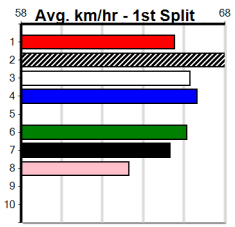

10 * NO RESERVE *****

Trainer:
Owner(s):

1	2	3	4	5	6	7	8
Prize							
Best							
Starts							
Trk/Dst							
APM							

Healesville

PITSTOP MOWER REPAIRS

Distance: 300m, Race Type: Grade 5, Total Prizemoney: \$2,780
1st: \$1,850, 2nd: \$530, 3rd: \$265, 4th: \$135