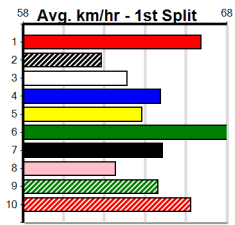

WILD GRAINS BAKERY FINAL

Distance: 350m, Race Type: Mixed 6/7 Final, Total Prizemoney: $3,185
1st: $2,100, 2nd: $620, 3rd: $310, 4th: $155

Watchdog Tips: 9 5 8 4 Bet: Win 9

1 TEAM STAFFING [5] Talented but desperate for the outside, risky

Form	Box	Weight	Dist	Track	Date	Time	BON	Margin	1st/2nd (Time)	PIR	Checked	Comment	W/R	Split 1	S/P	Grade	Winning Boxes															
BK	D	Sep-20	ZAMBORA BROCKIE	MIX OFF HARMONY														1	2	3	4	5	6	7	8							
																	Prize								$3,450.00							
																	Best								19.88							
																	Starts								16-3-7-1							
																	Trk/Dst								7-1-6-0							
																	APM								$7232							

Form	Box	Weight	Dist	Track	Date	Time	BON	Margin	1st/2nd (Time)	PIR	Checked	Comment	W/R	Split 1	S/P	Grade	Winning Boxes															
BK	D	Jan-20	BARCIA BALE	CULLQUIN CERSEI														1	2	3	4	5	6	7	8							
																	Prize								$4,175.00							
																	Best								20.16							
																	Starts								27-2-0-3							
																	Trk/Dst								4-1-0-1							
																	APM								$2254							

Form	Box	Weight	Dist	Track	Date	Time	BON	Margin	1st/2nd (Time)	PIR	Checked	Comment	W/R	Split 1	S/P	Grade	Winning Boxes															
BK	B	Sep-18	OAKS ROAD	NITRO LOOPER														1	2	3	4	5	6	7	8							
																	Prize								$3,440.00							
																	Best								NBT							
																	Starts								27-2-4-2							
																	Trk/Dst								1-0-1-0							
																	APM								$1190							

Form	Box	Weight	Dist	Track	Date	Time	BON	Margin	1st/2nd (Time)	PIR	Checked	Comment	W/R	Split 1	S/P	Grade	Winning Boxes															
BK	D	Sep-19	ASTON DEE BEE	SHE'S GOT ISSUES														1	2	3	4	5	6	7	8							
																	Prize								$3,925.00							
																	Best								19.58							
																	Starts								11-2-2-3							
																	Trk/Dst								2-1-1-0							
																	APM								$1694							

Form	Box	Weight	Dist	Track	Date	Time	BON	Margin	1st/2nd (Time)	PIR	Checked	Comment	W/R	Split 1	S/P	Grade	Winning Boxes															
BK	B	May-19	FERNANDO BALE	IT'S A WINK														1	2	3	4	5	6	7	8							
																	Prize								$2,985.00							
																	Best								19.99							
																	Starts								5-2-0-0							
																	Trk/Dst								2-1-0-0							
																	APM								$2985							

Form	Box	Weight	Dist	Track	Date	Time	BON	Margin	1st/2nd (Time)	PIR	Checked	Comment	W/R	Split 1	S/P	Grade	Winning Boxes															
WBKT	D	Jan-20	KEYBOW	SPOTTED OPAL														1	2	3	4	5	6	7	8							
																	Prize								$2,955.00							
																	Best								NBT							
																	Starts								6-1-2-1							
																	Trk/Dst								1-0-0-0							
																	APM								$2577							

Form	Box	Weight	Dist	Track	Date	Time	BON	Margin	1st/2nd (Time)	PIR	Checked	Comment	W/R	Split 1	S/P	Grade	Winning Boxes															
BK	B	Jan-19	FABREGAS	GOLDEN MUSKET														1	2	3	4	5	6	7	8							
																	Prize								$2,170.00							
																	Best								NBT							
																	Starts								7-1-2-2							
																	Trk/Dst								1-0-0-0							
																	APM								$435							

Form	Box	Weight	Dist	Track	Date	Time	BON	Margin	1st/2nd (Time)	PIR	Checked	Comment	W/R	Split 1	S/P	Grade	Winning Boxes															
BK	D	Mar-20	BLACK MUMBO	SPARKLING JEWEL														1	2	3	4	5	6	7	8							
																	Prize								$2,345.00							
																	Best								NBT							
																	Starts								9-1-1-4							
																	Trk/Dst								2-0-0-1							
																	APM								$2064							

Form	Box	Weight	Dist	Track	Date	Time	BON	Margin	1st/2nd (Time)	PIR	Checked	Comment	W/R	Split 1	S/P	Grade	Winning Boxes															
BK	B	Apr-20	MEPUNGA BLAZER	HALINA														1	2	3	4	5	6	7	8							
																	Prize								$4,040.00							
																	Best								NBT							
																	Starts								17-2-4-1							
																	Trk/Dst								3-0-2-0							
																	APM								$3314							

Form	Box	Weight	Dist	Track	Date	Time	BON	Margin	1st/2nd (Time)	PIR	Checked	Comment	W/R	Split 1	S/P	Grade	Winning Boxes															
BK	D	Mar-20	GOTTA GET BACK	YOU GOTTA KNOW														1	2	3	4	5	6	7	8							
																	Prize								$5,590.00							
																	Best								NBT							
																	Starts								19-2-5-1							
																	Trk/Dst								1-0-0-0							
																	APM								$3870							

Form	Box	Weight	Dist	Track	Date	Time	BON	Margin	1st/2nd (Time)	PIR	Checked	Comment	W/R	Split 1	S/P	Grade	Winning Boxes															
BK	D	Mar-20	GOTTA GET BACK	YOU GOTTA KNOW														1	2	3	4	5	6	7	8							
																	Prize								$5,590.00							
																	Best								NBT							
																	Starts								19-2-5-1							
																	Trk/Dst								1-0-0-0							
																	APM								$3870