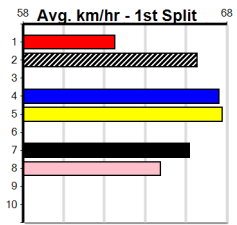

Healesville

GRV VIC BRED ROAD TO THE DIAMOND

Distance: 350m, Race Type: Grade 5 Heat, Total Prizemoney: \$2,780
1st: \$1,850, 2nd: \$530, 3rd: \$265, 4th: \$135

10

1:47PM

(VIC time)

PLAN AHEAD (7) was enormous when resuming at Warrnambool and he should prove hard to hold out again. ACTION GIRL (4) has a tremendous strike rate and she will dial up the pressure mid race. TEXTICALI TIGER (5) can fire fresh.