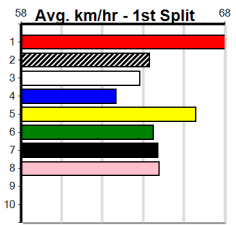

Horsham

GRV ROAD TO THE DIAMOND SERIES HT

Distance: 410m, Race Type: Mixed 6/7 Heat, Total Prizemoney: $2,780
1st: $1,850, 2nd: $530, 3rd: $265, 4th: $135

11

6:21PM

(VIC time)

MULTI MATT (2) was a cracking 25.30 Shepparton winner and he should get a dream run through behind the red. HOT ROD CHARLIE (1) is showing plenty of promise and he is drawn to lead for a long way. BLACKPOOL MAY (7) has claims

Watchdog Tips: **2** **1** **7** **8** **Bet:** **Quinnella 2/1,7,8 ($10 for 333.33%)**