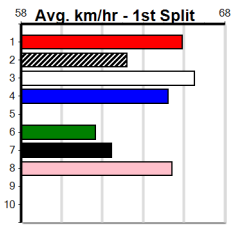

# GRV ROAD TO THE DIAMOND SERIES HT

Distance: 410m, Race Type: Mixed 6/7 Heat, Total Prizemoney: \$2,780  
1st: \$1,850, 2nd: \$530, 3rd: \$265, 4th: \$135

ENAMoured (8) was a scorching 21.95 Ballarat winner when last in work and she is expected to fire fresh. ASTON REINA (3) has proven to be a reliable beginner and she should be prominent throughout. SLICK LASS (4) just needs luck early on.