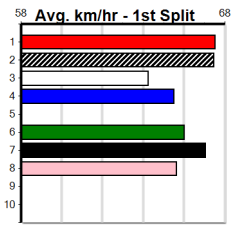

# WATTS PRICE ACCOUNTANTS

Distance: 410m, Race Type: Free For All, Total Prizemoney: \$3,185  
1st: \$2,100, 2nd: \$620, 3rd: \$310, 4th: \$155

ZIGZAG CABANG (2) owns a blistering 22.86 PB here and he can light them up soon after box rise.  
BELLA BEAUTY (1) has a great record here and she will make the favourite work hard throughout.  
ROBIN'S CHOICE (7) just needs luck early on