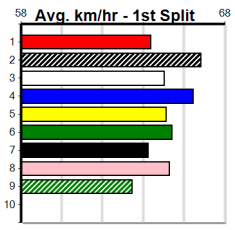

Horsham

WEBB CON MARINE

Distance: 410m, Race Type: Grade 5, Total Prizemoney: $2,780
1st: $1,850, 2nd: $530, 3rd: $265, 4th: $135

5

4:19PM

(VIC time)

ABBY'S ILLUSION (2) has a great record here and she will find this easier than her most recent racing. DOWNSTREAM (3) has a serious motor and he should get a nice run through mid race. PARLO BALE (5) must be respected.

Watchdog Tips: **2** **3** **5** **6** **Bet:** **Exacta 2,3,5/2,3,5,6 ($10 for 111.11%)**