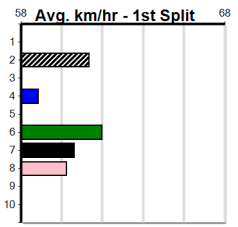

Horsham

TAB - LONG MAY WE PLAY

Distance: 485m, Race Type: Maiden, Total Prizemoney: $2,710
1st: $1,800, 2nd: $520, 3rd: $260, 4th: $130

1
2:50PM
(VIC time)

TERMINATOR (3) is a well bred type and his dam has produced some talented types. CRYMELON LIBBY (2) has been placed in two of her past three and she will be prominent throughout. SECRET MISSION (1) must be respected on debut.

Watchdog Tips: **3** **2** **1** **4** **Bet:** **Box Quinella 1,2,3,4 ($10 for 166.67%)**