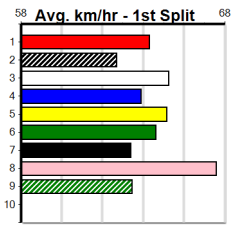

WIMMERA MALLEE VET SERVICES

Distance: 410m, Race Type: Grade 5, Total Prizemoney: $2,780
1st: $1,850, 2nd: $530, 3rd: $265, 4th: $135

7

5:04PM

(VIC time)

HAPPY RUBY (5) was a slashing 24.85 Sale winner and she is expected to cross and lead throughout. FISH TOG GIBLET (3) is a more than capable type when fit and he is expected to fire after a freshen up. ELECTRIC ZULU (2) won't be too far away

Watchdog Tips: **5** **3** **2** **1** **Bet:** **Exacta 5/1,2,3 ($10 for 333.33%)**