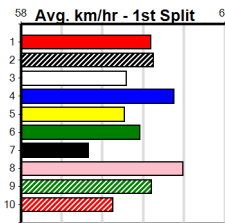

SHIMA SHINE @ STUD (250+ RANK)

Distance: 410m, Race Type: Grade 5 No Penalty, Total Prizemoney: $2,780

1st: $1,850, 2nd: $530, 3rd: $265, 4th: $135

MY BOY CHARLOTT (4) has been placed in all six runs here and he has the speed to make every post a winner. ORSON SETH (8) was never headed here two runs back and he can dial up the pressure mid race. MOON'S ARE LIGHT (2) has claims

Watchdog Tips: 4 8 2 6 **Bet:** Trifecta 4,8/2,4,6,8/1,2,3,4,6,8 ($10 - 41.67%)