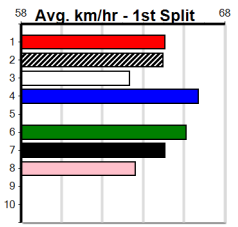

4

3:52PM

(VIC time)

THYBULLE BALE (4) has been placed in both runs here and she has the speed to cross and lead throughout. CRYMELON NEPTUNE (7) is showing promise and he will keep the pressure on from the outset. FLYING FRANK (1) has claims

Watchdog Tips: **4** **7** **1** **3** **Bet:** **Trifecta 4/1,3,7/1,3,6,7,8 ($10 - 83.33%)**