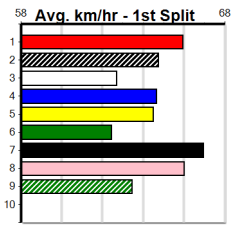

GREYHOUND ADOPTION PROGRAM

Distance: 410m, Race Type: Grade 5, Total Prizemoney: $2,780
1st: $1,850, 2nd: $530, 3rd: $265, 4th: $135

6

4:40PM
(VIC time)

SAGRANTINO (1) has dynamic pace once balanced and he should be able to boot away through the bend. LEKTRA SAMMY (2) has turned in some great performances in recent months and he will get the gun run throughout. WESTERN BLAZER (5) is all class

Watchdog Tips: **1** **2** **5** **7** **Bet:** Trifecta 1,2/1,2,5,7/1,2,3,5,6,7 ($10 - 41.67%)