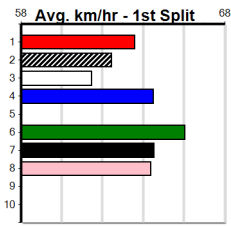

Horsham

HORSHAM DOORS & GLASS

Distance: 410m, Race Type: Maiden, Total Prizemoney: $2,405
1st: $1,600, 2nd: $460, 3rd: $230, 4th: $115

3

3:37PM

(VIC time)

ROCKSTAR AUSTIN (8) was smartly placed at Warrnambool last time and he should be able to cross and lead throughout today. CRYMELON IVY (4) has had a few chances but she has plenty of talent. LIGHTS STRIKE (2) must be respected.

Watchdog Tips: **8** **4** **2** **3** **Bet:** **Exacta 8/2,3,4 ($10 for 333.33%)**