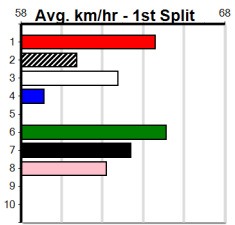

Horsham

CRYMELON KENNELS

Distance: 410m, Race Type: Maiden, Total Prizemoney: $2,405
1st: $1,600, 2nd: $460, 3rd: $230, 4th: $115

2

3:13PM

(VIC time)

MISS RHUBARB (1) was narrowly beaten in good time here last week and she is drawn to go one better today. BLACKPOOL RYAN (8) was impressive on debut and he will keep the pressure on from the outset. ONLY SAYING (2) is an improving type.

Watchdog Tips: **1** **8** **2** **6** **Bet:** **Exacta 1,8/1,2,6,8 ($10 for 166.67%)**