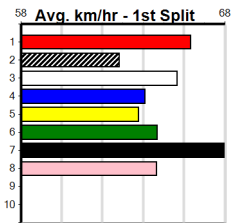

GRV ROAD TO THE DIAMOND SERIES HT

Distance: 410m, Race Type: Mixed 6/7 Heat, Total Prizemoney: $2,780
1st: $1,850, 2nd: $530, 3rd: $265, 4th: $135

BLACKPOOL DILL (7) led for a long way here last week and she will be much better for the run. DR. FALKOR (3) was dominant here last week and he just needs an ounce of luck early on. MY BRO BLAZER (6) is a serious up and comer.

Watchdog Tips:

7

3

6

8

Bet:

Win 7