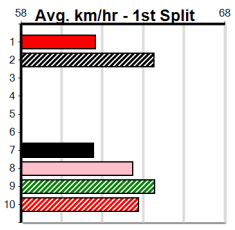

Sale

HARVEY PLUMBING & ROOFING

Distance: 440m, Race Type: Maiden, Total Prizemoney: $2,405
1st: $1,600, 2nd: $460, 3rd: $230, 4th: $115

1

4:49PM
(VIC time)

OMEGA TIM (5) is a well bred type and his dam has produced the talented Omega Gringo. RICH HIPS (1) has been placed in five of ten here and she can work into the mix mid race. FLYWHEEL CRACKER (2) has solid claims

Watchdog Tips: **5** **1** **2** **6** **Bet:** **Box Quinella 1,2,5,6 ($10 for 166.67%)**