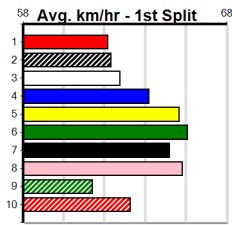

Sale

EASTERN INDUSTRIAL SERVICE GROUP

Distance: 440m, Race Type: Maiden Final, Total Prizemoney: $4,400
1st: $3,000, 2nd: $800, 3rd: $400, 4th: $200

2

5:07PM
(VIC time)

IT'S ACADEMIC (8) showed good pace when placed on debut and she is suitably drawn out wide.
AWESOME SWAN (6) was a well deserved winner here last week and he just needs to step on terms. AVA SARAH (7) has claims

Watchdog Tips: **8** **6** **7** **1** **Bet:** **Quinnella 8/1,6,7 ($10 for 333.33%)**