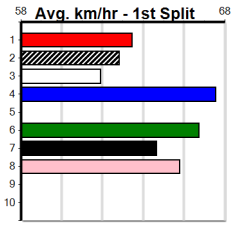

Sale
10
7:42PM
(VIC time)

LUCKNOW FOOTBALL NETBALL CLUB

Distance: 440m, Race Type: Grade 6, Total Prizemoney: $2,780
1st: $1,850, 2nd: $530, 3rd: $265, 4th: $135

SWEET OBSIDIAN (4) has been consistent to date and he has the speed to make every post a winner. ROMAROSA (6) can come out running and he is getting stronger all the time. STUPIFY (7) is showing some promise.

Watchdog Tips: **4** **6** **7** **8** **Bet:** Trifecta 4,6/4,6,7,8/4,6,7,8 ($10 - 83.33%)