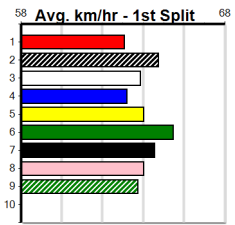

Sale

INDEPENDEN BUILDERS GIPPSLAND (1-3)

Distance: 520m, Race Type: Restricted Win, Total Prizemoney: $3,185
1st: $2,100, 2nd: $620, 3rd: $310, 4th: $155

7
6:47PM
(VIC time)

WILLOW'S HAND (8) is armed with good mid race pace and she likes to stay wide in her races.
CHARLOTTE'S HAND (6) was handily placed here last time and she will be on the pace from the outset. SUPRISING (5) just needs luck early on.

Watchdog Tips: **8** **6** **5** **1** **Bet:** **Quinnella 8/1,5,6 ($10 for 333.33%)**