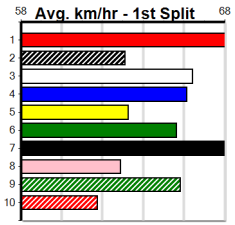

STRAIGHT RACING...GREAT RACING

Distance: 300m, Race Type: Grade 5, Total Prizemoney: $2,780
1st: $1,850, 2nd: $530, 3rd: $265, 4th: $135

12

2:10PM
(VIC time)

MURT LAW (1) has a great record here and he is drawn to get all the breaks today. YIP YAP (8) continues to improve and he will dial up the pressure mid race. CHOP (6) will be very strong in the run to the line.

Watchdog Tips: 1 8 6 4 **Bet:** Quinnella 1/4,6,8 ($10 for 333.33%)