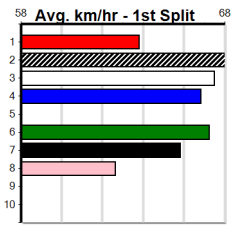

Healesville

MIDNIGHT MONARCH HEALESVILLE OAK

Distance: 350m, Race Type: S/E Heat, Total Prizemoney: $3,185
1st: $2,100, 2nd: $620, 3rd: $310, 4th: $155

5

11:54AM

(VIC time)

SEKOLA (8) was far from disgraced when narrowly beaten here last week and she can go one better today. KARMEN KRISTY (4) has the class edge and she will keep the pressure on from the outset. DON'T TELL JULIE (7) can run a cheeky race

Watchdog Tips:

8

4

7

2

Bet:

Win 8

Form Box Weight Dist Track Date Time BON Margin 1st/2nd (Time) PIR Checked Comment W/R Split 1 S/P Grade

1 LADY WYNAL [6] *Resuming, may need the run, place best* **$14.00**

BD B Feb-20 ASTON DEE BEE MIA TESORO

Trainer: William Fairlie (Drouin Sth)

5th (8)	26.8	400	WGL	R9	06-Nov-21	23.24	22.47	5.50LMAZIKEEN SMITH (22.88)	M/44	C4	.	.	.	8.68	$3.00	X67
3rd (1)	26.7	300	HVL	R9	12-Nov-21	17.23	16.90	2.25LDELTA STORM (17.09)	S/5	C1	.	.	.	3.99	$1.30	T3-6
5th (2)	26.8	311	CRN	R11	15-Nov-21	18.33	17.71	5.00LVIOLET ROSE (17.98)	S/75	C1	.	.	.	10.14	$10.80	6G
4th (1)	28.1	400	WGL	R7	08-Apr-22	23.19	22.46	3.5LULTIMATE TEDDY (22.96)	Q/34	C4	SW	.	.	8.75	$11.60	X67

Owner(s): W Fairlie

Winning Boxes

1	2	3	4	5	6	7	8	
			1					
Prize	Best							$2,560.00
Best	Starts							NBT
Starts	Trk/Dst							10-2-0-2
Trk/Dst	APM							1-0-0-0
APM								$593

2 JEBRYNAH LUNA [7] *Showing promise, settles on the speed, respect* **$10.00**

BK B Jan-20 BARCIA BALE JEBRYNAH HELIOS

Trainer: Bryan Sykes (Upper Beaconsfield)

3rd (8)	28.7	350	HVL	R4	24-Apr-22	19.85	19.31	2.25LCATCH A PEARL (19.70)	M/1	.	.	.	6.61	$3.20	M
2nd (1)	28.3	350	HVL	R3	01-May-22	19.86	19.27	0.50LINTREPID CRUISER (19.82)	M/2	.	.	.	6.72	$5.80	M
1st (4)	28.7	300	HVL	R1	10-May-22	17.01	16.57	2.00LSODA BROCK (17.14)	M/1	.	.	.	3.86	$3.20	M
3rd (7)	28.3	300	HVL	R2	15-May-22	16.93	16.43	2.50LFLYING PIE (16.77)	M/1	.	.	.	3.89	$13.10	X67

Owner(s): B Sykes

Winning Boxes

1	2	3	4	5	6	7	8	
			1					
Prize	Best							$1,990.00
Best	Starts							NBT
Starts	Trk/Dst							4-1-1-2
Trk/Dst	APM							2-0-1-1
APM								$1990

3 SONIC SHOCKWAVE [6] *Improving type but likely to need it easier* **$21.00**

BK B Mar-20 FERNANDO BALE PAUA TO AVOID

Trainer: Peter Reinders (Gruyere)

2nd (4)	25.2	300	HVL	R1	24-Apr-22	17.20	16.69	2.25LLUSTY LOVIN' (17.05)	M/2	.	.	.	3.99	$14.70	X67
2nd (2)	25.3	300	HVL	R10	01-May-22	17.02	16.47	8.00LFLYING PIE (16.47)	M/2	.	.	.	3.94	$26.80	X67
2nd (6)	25.2	300	HVL	R3	06-May-22	17.11	16.90	0.10LSUPERBLOOM (17.10)	M/1	.	.	.	3.90	$7.10	T3-7
1st (2)	25.2	300	HVL	R4	13-May-22	17.25	16.93	1.00LBRUREE FAIRY (17.31)	M/2	.	.	.	3.87	$2.80	T3-7

Owner(s): P Reinders

Winning Boxes

1	2	3	4	5	6	7	8	
2								
Prize	Best							$3,865.00
Best	Starts							NBT
Starts	Trk/Dst							10-2-4-1
Trk/Dst	APM							2-0-0-0
APM								$3546

4 KARMEN KRISTY (NSW)[5] *Brilliant effort two runs back, danger if steps* **$1.70**

DKBD B Dec-19 FERNANDO BALE SHESA FELON

Trainer: David McKenzie (Tynong North)

1st (8)	28.4	460	WGL	R8	19-Apr-22	25.96	25.90	0.25LKENJI BALE (25.97)	Q/221	.	.	.	W	6.58	$3.10	X45
4th (6)	28.2	525	MEA	R12	30-Apr-22	30.68	29.86	8.00LDUSTY BOURBSKI (30.15)	M/3554	.	.	.	.	5.22	$10.50	5H
2nd (2)	28.2	450	TRA	R9	06-May-22	25.14	24.92	3.25LMR. AUDACIOUS (24.92)	M/222	.	.	.	.	6.61	$12.90	X45
7th (8)	28.6	515	SAN	R8	13-May-22	30.19	29.06	15.00LWOW SHE'S FAST (29.19)	M/4577	.	.	.	.	5.10	$15.30	SH

Owner(s): G Mckinley

Winning Boxes

1	2	3	4	5	6	7	8	
2	1							
Prize	Best							$33,635.00
Best	Starts							FSH
Starts	Trk/Dst							40-12-3-9
Trk/Dst	APM							0-0-0-0
APM								$15752

5 *** VACANT BOX ***

Trainer:
 Owner(s):

Winning Boxes

1	2	3	4	5	6	7	8	
Prize	Best							$3,865.00
Best	Starts							NBT
Starts	Trk/Dst							10-2-4-1
Trk/Dst	APM							2-0-0-0
APM								$3546