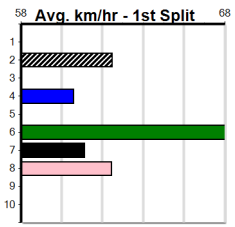

Healesville

WILD GRAINS BAKERY HT1

Distance: 350m, Race Type: Maiden Heat, Total Prizemoney: $2,405
1st: $1,600, 2nd: $460, 3rd: $230, 4th: $115

1

10:47AM
(VIC time)

SODA BROCK (6) has raced well here to date and he should be able to burn them off soon after box rise. LIGHTS STRIKE (8) has been placed in ten of 18 to date and he can work into the mix mid race. DR. VALOR (4) can show improvement.

Watchdog Tips: **6** **8** **4** **1** **Bet:** **Trifecta 6/1,4,8/1,2,4,7,8 ($10 - 83.33%)**