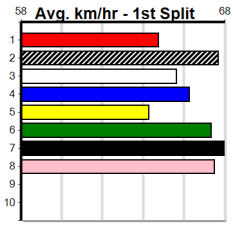

Healesville

PITSTOP MOWER REPAIRS

Distance: 300m, Race Type: Free For All, Total Prizemoney: $3,185
1st: $2,100, 2nd: $620, 3rd: $310, 4th: $155

3

11:18AM

(VIC time)

TRICKITY CLICK (8) recorded his blistering PB here from this draw and he could be the value runner. JACK OUT (3) has tremendous pace once balanced and he is racing with confidence at present. SLINGSHOT REAPER (6) just needs luck early on

Watchdog Tips:

8

3

6

7

Bet:

Trifecta 3,8/3,6,7,8/3,5,6,7,8 ($10 - 55.56%)