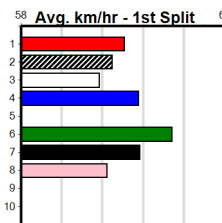

THR33 SERIES HT4

Distance: 515m, Race Type: S/E Heat, Total Prizemoney: $3,725
1st: $2,500, 2nd: $700, 3rd: $350, 4th: $175

9

4:38PM

(VIC time)

EXTERNAL LINK (3) was a dominant 29.82 winner here two runs back and he looks very well graded in this event. ALMIGHTY MACK (6) can show slick early speed at times and he will appreciate the empty draw inside. PECHEY'S GIRL (7) has claims

Watchdog Tips: **3** **6** **7** **4** **Bet:** **Quinnella 3/4,6,7 ($10 for 333.33%)**