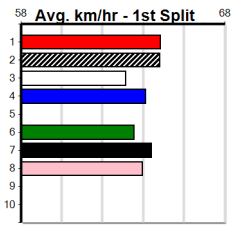

MATCH RACING THIS THURSDAY

Distance: 515m, Race Type: Grade 5, Total Prizemoney: $3,185
1st: $2,100, 2nd: $620, 3rd: $310, 4th: $155

7

4:03PM

(VIC time)

TOMIDA (2) is racing with extreme confidence at present and he should be able to make every post a winner. ZIPPING VIKING (8) has won four on the spin and he just needs a little luck initially. LEEKY LEE (3) won't be too far away.

Watchdog Tips:

2

8

3

1

Bet:

Trifecta 2,8/1,2,3,8/1,2,3,4,6,8 ($10 - 41.67%)