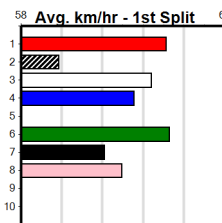

THR33 SERIES HT5

Distance: 515m, Race Type: S/E Heat, Total Prizemoney: \$3,725
1st: \$2,500, 2nd: \$700, 3rd: \$350, 4th: \$175

10

5:00PM

(VIC time)

JIMALI (7) has been placed in three of six here and he will appreciate the big drop in class. I'M A PSYCHO (3) is better than his past few runs and he will be strong in the run home. TOUCH OF MINT (8) can show a return to form.