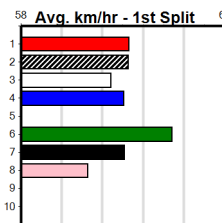

THR33 SERIES HT3

Distance: 515m, Race Type: S/E Heat, Total Prizemoney: \$3,725
1st: \$2,500, 2nd: \$700, 3rd: \$350, 4th: \$175

4

2:58PM

(VIC time)

SPIRIT ENERGY (7) sizzled in a trial at Geelong recently and she is expected to fire fresh. COCO LILLY (3) is racing with confidence and she will be on the pace from the outset. LONG BLACK LASS (2) will be strong in the run home.