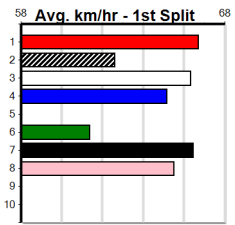

Winning Boxes							
1	2	3	4	5	6	7	8

10 * NO RESERVE *****

Trainer:
Owner(s):

Winning Boxes							
1	2	3	4	5	6	7	8

MCKENNA MEMORIAL - JULY 7

Distance: 595m, Race Type: Mixed 4/5, Total Prizemoney: \$3,965
1st: \$2,650, 2nd: \$750, 3rd: \$375, 4th: \$190