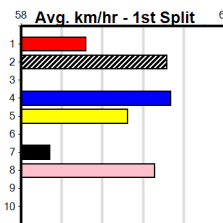

THR33 SERIES HT1

Distance: 515m, Race Type: S/E Heat, Total Prizemoney: \$3,725
1st: \$2,500, 2nd: \$700, 3rd: \$350, 4th: \$175

2

2:20PM

(VIC time)

DUNDEE HORNET (8) will find this a lot easier than his most recent racing and he can burn them off at the bend. REBEL MAY ROAD (1) has the good draw and he will be very strong in the run home. DOUBLE MY BUBBLE (4) has claims