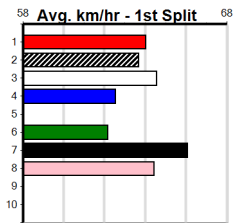

Sandown (SAP)

12

5:36PM

(VIC time)

SPEED STAR THIS THURSDAY! (225+RAN)

Distance: 595m, Race Type: Grade 5 No Penalty, Total Prizemoney: \$3,725

1st: \$2,500, 2nd: \$700, 3rd: \$350, 4th: \$175

HIS GOT TOW (1) owns a smart 34.26 PB here and he appears to have a fair bit on his rivals.
FLYING JELLY (2) was a gutsy 31.30 Ballarat winner and she can follow the red through early on.
WILLY CAN DO (4) can run a cheeky race.