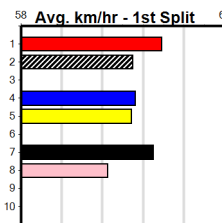

Distance: 595m, Race Type: Grade 5 No Penalty, Total Prizemoney: \$3,725

1st: \$2,500, 2nd: \$700, 3rd: \$350, 4th: \$175

11

5:16PM

(VIC time)

TEN DOLLAR SLAPS (4) should appreciate the rise in distance and she may be able to pounce on the early lead. STORY UNFOLDS (8) was a brilliant 30.02 Meadows winner and he will keep the pressure on throughout. SMOOTH TALKER (5) can charge to the line