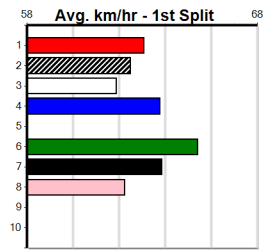

(VIC time)

Distance: 515m, Race Type: S/E Heat, Total Prizemoney: \$3,725
1st: \$2,500, 2nd: \$700, 3rd: \$350, 4th: \$175

EXTERNAL LINK (3) was a dominant 29.82 winner here two runs back and he looks very well graded in this event. ALMIGHTY MACK (6) can show slick early speed at times and he will appreciate the empty draw inside. PECHEY'S GIRL (7) has claims