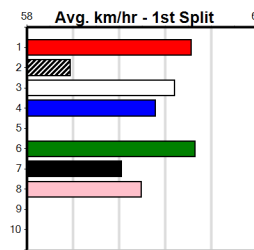

THR33 SERIES HT5

Distance: 515m, Race Type: S/E Heat, Total Prizemoney: $3,725
1st: $2,500, 2nd: $700, 3rd: $350, 4th: $175

JIMALI (7) has been placed in three of six here and he will appreciate the big drop in class. I'M A PSYCHO (3) is better than his past few runs and he will be strong in the run home. TOUCH OF MINT (8) can show a return to form.

Watchdog Tips: 7 3 8 4 Bet: Quinella 7/3,4,8 ($10 for 333.33%)

Main table containing race details for five dogs: ROYAL DEED [5], BELLE YARAKI [6], I'M A PSYCHO [5], I'M NOT BUDGING [5], and VACANT BOX [5]. Each entry includes owner, sire, dam, winning distances, weights, and a box history table.