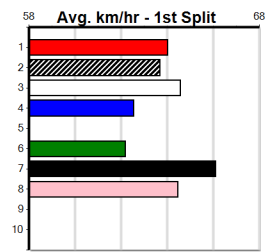

SPEED STAR THIS THURSDAY! (225+RANK)

Distance: 595m, Race Type: Grade 5 No Penalty, Total Prizemoney: $3,725
1st: $2,500, 2nd: $700, 3rd: $350, 4th: $175

HIS GOT TOW (1) owns a smart 34.26 PB here and he appears to have a fair bit on his rivals.
FLYING JELLY (2) was a gutsy 31.30 Ballarat winner and she can follow the red through early on.
WILLY CAN DO (4) can run a cheeky race.

Watchdog Tips: 1 2 4 3 Bet: Trifecta 1/2,3,4/2,3,4,6,7 ($10 - 83.33%)

HIS GOT TOW [5] Class edge, can hold the lead, hard to reel in $1.90
WBK Dog Aug-19 Sire: MY REDEEMER Dam: PECHEY
Owner(s): Viking Arrow (SYN), S Archer, R Archer, P Archer
Trainer: Darren Archer (Nilma North)

FLYING JELLY [5] Gutsy effort to score at Ballarat, main danger $8.00
WBK Bitch Sep-19 Sire: ALLEN DEED Dam: FLYING FLYER
Owner(s): D Knight
Trainer: Donna Knight (Talbot)

BACK NET (WA)[5] Down on confidence, can improve, keep safe $12.00
BK Dog Mar-18 Sire: MOGAMBO Dam: HELMUTT
Owner(s): A Barranca
Trainer: Paul Jones (Hoddles Creek)

WILLY CAN DO [5] Empty draw helps, settles on the pace, threat $6.00
BK Dog Oct-19 Sire: CAMPASPE WILL Dam: ELTORA
Owner(s): N Uren
Trainer: Targ Pipczak (Melton South)

*** VACANT BOX ***
Sire: Dam:
Owner(s):
Trainer:
Winning Distances: < 300m (0) 300 - 399m (0) 400 - 499m (0) 500 - 599m (0) 600 - 699m (0) > 700m (0)
Winning Weights:

1

2

3

4

5