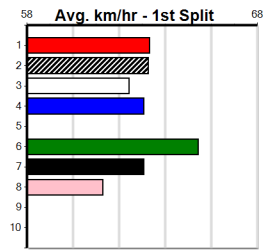

THR33 SERIES HT3

4

2:58PM

(VIC time)

Distance: 515m, Race Type: S/E Heat, Total Prizemoney: $3,725
1st: $2,500, 2nd: $700, 3rd: $350, 4th: $175

SPIRIT ENERGY (7) sizzled in a trial at Geelong recently and she is expected to fire fresh. COCO LILLY (3) is racing with confidence and she will be on the pace from the outset. LONG BLACK LASS (2) will be strong in the run home.

Watchdog Tips: 7 3 2 4 Bet: Trifecta 7/2,3,4/1,2,3,4,6 ($10 - 83.33%)

Horse card for JIMMY MAKER [5], Gets back early, relies on luck, place best $12.00. Includes form box, pedigree, and box history.

Horse card for LONG BLACK LASS (QLD)[5], Better than her form reads, can threaten $8.00. Includes form box, pedigree, and box history.

Horse card for COCO LILLY [5], In form, settles on the speed, main danger $3.60. Includes form box, pedigree, and box history.

Horse card for HALF PINT [6], Strong effort to score at Bendigo, keep safe $9.00. Includes form box, pedigree, and box history.

Horse card for *** VACANT BOX ***, Owner(s):, Sire: Dam: Trainer: Box History.