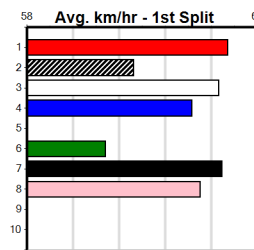

MCKENNA MEMORIAL - JULY 7

6

3:45PM

(VIC time)

Distance: 595m, Race Type: Mixed 4/5, Total Prizemoney: $3,965
1st: $2,650, 2nd: $750, 3rd: $375, 4th: $190

BIG OPAL ROCKS (8) is one of the fastest chasers in the game and he is expected to light up the clock. LOXTON BALE (3) should be able to pounce on the lead and she will give a great sight on the arm. BLACK SPARTACUS (2) has claims.

Watchdog Tips: **8** **3** **2** **6** **Bet:** Trifecta 8/2,3,6/2,3,4,6 ($10 - 111.11%)

1

TARGOD SHIRLEY [5] **Runs into a few good ones, prefer to watch** **$21.00**
BK Bitch Apr-20 Sire: CUTTING EDGE Dam: SPIN THAT WHEEL Trainer: Justin Bowman (Kilmany)
Owner(s): M Hyslop
Winning Distances: < 300m (0) 300 - 399m (0) 400 - 499m (0) 500 - 599m (3) 600 - 699m (1) > 700m (0)
Winning Weights: 25.9(1) 26.0(1) 26.1(1) 26.2(1)
4th (8) 25.8 595 SAN R5 24-Mar-22 34.79 33.80 4.25L BEARISH (34.51) M/6454 C6 . . . 9.59 $82.80 5
3rd (1) 26.0 600 MEP R11 30-Mar-22 35.09 34.82 2.75L I'M A PSYCHO (34.90) M/4554 C1 . . . 9.25 $1.90 5NP
2nd (4) 26.0 600 MEP R4 06-Apr-22 35.10 34.39 0.75L BLAZING FURY (35.05) M/3443 C9 . . . 9.28 $4.60 5NP
2nd (5) 25.9 650 SLE R5 10-Apr-22 37.70 36.79 13.00 BOOM LATERAL (36.79) M/3444 C2 SW . . 6.30 $32.00 RW
6th (1) 25.9 600 MEA R5 16-Apr-22 34.89 34.38 2.25L WESTAR AILEEN (34.74) M/7877 . . . 9.29 $4.80 5
5th (1) 26.1 715 SAP R4 24-Apr-22 42.46 41.80 9.50L COLLINDA LADY (41.80) Q/1445 . . . 6.11 $35.60 5
1st (6) 26.2 680 WGL R3 03-May-22 39.59 39.59 2.00L DARNUM DIVA (39.71) Q/1111 . SW . 18.50 $4.60 RW
8th (7) 25.9 715 SAN R6 12-May-22 42.04 41.29 10.00 UNTAPPED (41.37) M/8777 . . . 6.34 $85.70 SH
Last 3 wins NOT included above
1st (2) 25.9 515 SAP R1 09-Jan-22 30.06 29.30 1.25L NOBLE STONE (30.15) M/4333 C6 SW . 5.29 $9.00 M
1st (3) 26.0 595 SAP R4 16-Jan-22 34.81 34.50 4.00L CRYMELON IVY (35.08) M/1111 . . . 9.37 $4.60 RW
1st (1) 26.1 595 SAN R2 27-Jan-22 34.80 33.77 0.25L DEFINED BENEFIT (34.81) M/2121 C2 . . . 9.38 $5.30 X67

Box History

Bx	1st	2nd	3rd	4th	5th	6th	7th	8th
1	1							
2			1	1	2			
3	1						1	
4		1						
5						1	1	
6	1							1 1
7					1			1
8			1	1	1			

Prize Best $19210.63
Starts 34.80(1)-27/1/22
Trk/Dts 22-4-2-3
APM 4-2-0-0 12428

2

BLACK SPARTACUS [5] ***** SCRATCHED ***** **$10.00**
BK Dog Jun-20 Sire: KINLOCH BRAE Dam: RED ROCKS Trainer: Mario Briganti (Devon Meadows)
Owner(s): A Taylor
Winning Distances: < 300m (0) 300 - 399m (0) 400 - 499m (0) 500 - 599m (3) 600 - 699m (0) > 700m (0)
Winning Weights: 36.3(1) 36.4(1) 36.6(1)
1st (7) 36.3 595 SAP R3 20-Feb-22 34.27 34.27 7.00L BOOM LATERAL (34.75) M/2211 C1 SW . 9.28 $1.50 RW
1st (8) 36.6 515 SAN R1 24-Feb-22 29.77 29.39 0.25L CITY NIGHTS (29.78) M/3533 C1 . . . 5.19 $2.70 X67
1st (1) 36.4 515 SAN R1 03-Mar-22 29.36 29.17 5.00L FEARLESS MAX (29.71) S/6211 C2 SW . 5.31 $1.60 X67
3rd (5) 35.9 515 SAN R11 10-Mar-22 30.02 29.02 9.00L TWO PHONES (29.40) S/8755 C1 . . . 5.37 $1.80 5
4th (7) 36.2 515 SAP R4 20-Mar-22 29.82 29.44 5.50L YAHIRO BALE (29.44) S/6654 C8 . . . 5.24 $3.30 RW
3rd (7) 36.2 515 SAN R4 24-Mar-22 29.72 29.33 6.00L SHE'S REFINED (29.33) S/8655 C5 . . . 5.41 $5.90 RWF
6th (7) 36.2 515 SAN R8 31-Mar-22 30.45 29.15 13.00 LET'S WIN COIN (29.57) S/8556 C5 . . . 5.30 $8.50 SH
3rd (1) 36.2 515 SAN R2 07-Apr-22 29.99 29.23 4.50L GOOD TO GO (29.68) M/6544 C5 . . . 5.38 $2.50 SH
Last 3 wins NOT included above

Box History

Bx	1st	2nd	3rd	4th	5th	6th	7th	8th
1	1							
2		1	2					
3								
4						1		
5			1					
6								
7	1		1	2		1		
8	1							

Prize Best $20085.00
Starts 34.27(7)-20/2/22
Trk/Dts 13-3-1-5
APM 1-1-0-0 11886