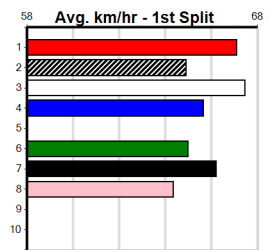

Distance: 515m, Race Type: Mixed 4/5, Total Prizemoney: $3,390
1st: $2,250, 2nd: $650, 3rd: $325, 4th: $165

MY SEANNA (1) beat a gun line-up at Warragul last time and she is drawn to lead throughout again. WIGRAM ROAD (2) is a powerful type and he can follow the red through early on. GLADKI (3) is a more than capable type.

Watchdog Tips:

1

2

3

4

Bet:

Trifecta 1,2/1,2,3,4/1,2,3,4,7 ($10 - 55.56%)

Form Box	Wgt	Dist	Track	Date	Time	BON	Margin	1st/2nd (Time)	PIR	Checked	Comment	WR	Split 1	S/P	Grade		
1	MY SEANNA (NSW)[5] $3.00																
	Bitch Feb-20 Sire: AUSSIE INFRARED Dam: ZIPPING KELLY																
	Owner(s): D Garrett Trainer: Cheryle Ragen (Kilmany)																
	Winning Distances: < 300m (0) 300 - 399m (0) 400 - 499m (7) 500 - 599m (0) 600 - 699m (0) > 700m (0)																
	Winning Weights: 28.4(1) 28.6(2) 29.0(1) 29.4(2) 29.5(1)																
	1st	(5)	28.6	440	SLE	R4	23-Jan-22	24.87	24.78	6.00L	DR. RENZO (25.28)	M/111	C1	.	5.29	$3.70 X67	
	4th	(1)	29.7	395	TRA	R9	25-Feb-22	22.21	22.11	1.5L	DR. RYKER (22.11)	M/222	C4	.	3.72	$3.20 5	
	1st	(7)	29.0	440	SLE	R8	06-Apr-22	24.89	24.76	2.25L	COLLINDA BEAST (25.03)	M/311	.	.	5.28	$1.50 5	
	4th	(4)	29.3	400	WGL	R11	19-Apr-22	23.00	22.65	4.25L	ORSON MICK (22.71)	Q/34	.	.	8.36	$6.40 5	
	1st	(3)	29.5	440	SLE	R5	24-Apr-22	24.57	24.57	7.50L	FUR PYJAMAS (25.06)	M/111	.	SW	.	5.21	$3.20 RW
5th	(4)	29.3	515	SAP	R6	01-May-22	30.08	29.60	5.50L	GOLDEN RATIO (29.71)	S/5345	.	.	5.33	$2.20 X45		
1st	(7)	29.4	460	WGL	R4	10-May-22	25.93	25.52	1.5L	SECOND PICK (26.02)	M/222	.	SW	.	6.61	$1.80 RWH	
1st	(1)	29.4	460	WGL	R8	17-May-22	25.67	25.63	1.75L	EL DORADO (25.78)	M/111	.	SW	.	6.40	$4.10 RWF	
Last 3 wins NOT included above																	
1st	(6)	28.6	440	SLE	R1	17-Dec-21	25.00	24.69	4.00L	CHARLIZE (25.27)	Q/111	.	.	5.18	$1.80 M		
1st	(4)	28.4	440	SLE	R2	19-Jan-22	25.20	24.78	3.25L	MYSTICAL ZENDIK (25.42)	M/322	C5	SW	.	5.45	$1.30 7	
2	WIGRAM ROAD [4] $3.40																
	Dog Aug-19 Sire: FERNANDO BALE Dam: SPIRITUAL CHARM																
	Owner(s): C Barwick Trainer: Cheryle Ragen (Kilmany)																
	Winning Distances: < 300m (0) 300 - 399m (0) 400 - 499m (7) 500 - 599m (4) 600 - 699m (0) > 700m (0)																
	Winning Weights: 33.0(1) 33.4(1) 33.5(2) 33.6(1) 33.7(2) 33.8(2) 33.9(1) 34.4(1)																
	1st	(5)	33.9	400	WGL	R10	19-Feb-22	22.59	22.32	1.00L	REIKO LANGER (22.64)	M/42	.	.	8.49	$3.60 5	
	3rd	(4)	34.1	460	WGL	R8	26-Feb-22	25.96	25.94	0.50L	PAUA OF JANIE (25.94)	M/543	C1	.	6.74	$4.70 X45	
	4th	(7)	33.8	440	SLE	R7	06-Apr-22	25.34	24.76	8.50L	ZACHARY (24.76)	M/554	C8	.	5.41	$7.30 FFA	
	1st	(8)	33.0	515	SAN	R9	14-Apr-22	29.58	28.93	2.25L	EPHEMERAL (29.73)	M/3321	.	SW	.	5.17	$5.40 5H
	5th	(1)	33.8	515	SAN	R6	21-Apr-22	29.94	29.28	7.50L	JEFFERSON COUNTY (29.45)	M/6555	.	.	5.29	$3.40 5F	
1st	(2)	33.8	460	WGL	R8	30-Apr-22	25.78	25.78	2.00L	RIO BHODI (25.92)	M/331	.	.	6.62	$5.60 5		
2nd	(2)	33.0	460	WGL	R8	10-May-22	25.72	25.52	3.00L	JUNGLE PANTHER (25.52)	M/322	.	.	6.57	$2.90 X45		
2nd	(6)	33.3	460	WGL	R12	17-May-22	25.92	25.63	4.25L	FERNANDO MICK (25.63)	M/333	.	.	6.53	$2.30 X34		
Last 3 wins NOT included above																	
1st	(5)	33.5	520	SLE	R9	12-Sep-21	29.46	29.43	0.25L	GOLDEN SKYROCKET	M/322	C1	.	9.51	$2.90 RWH		
1st	(7)	33.7	440	SLE	R5	21-Nov-21	25.04	24.73	1.00L	MAXWELL (25.10)	S/723	.	.	5.50	$2.20 4		
1st	(1)	33.7	515	SAP	R7	28-Nov-21	29.64	29.36	1.00L	ALL INN DUNGEE (29.70)	M/3111	C1	SW	.	5.15	$1.70 5	
3	GLADKI (NSW)[5] $8.00																
	Dog Feb-20 Sire: FERNANDO BALE Dam: GO LASSIE GO																
	Owner(s): J McDonnell Trainer: Steven McDonnell (Brookfield)																
	Winning Distances: < 300m (0) 300 - 399m (0) 400 - 499m (10) 500 - 599m (1) 600 - 699m (0) > 700m (0)																
	Winning Weights: 32.0(1) 32.3(1) 32.5(1) 32.7(1) 33.0(1) 33.1(1) 33.3(3) 33.6(2)																
	3rd	(1)	33.2	390	BAL	R7	30-Mar-22	22.27	21.97	4.50L	PANAMA CANAL (21.97)	M/22	.	.	8.30	$4.70 5	
	1st	(2)	33.3	400	GEL	R7	06-Apr-22	22.52	22.51	1.5L	GUNAI REBEL (22.61)	Q/11	.	SW	.	8.23	$2.30 4
	2nd	(1)	33.3	425	BEN	R2	10-Apr-22	24.02	23.60	3.75L	EMMY'S SHARK (23.78)	M/322	C1	.	6.54	$2.50 X45