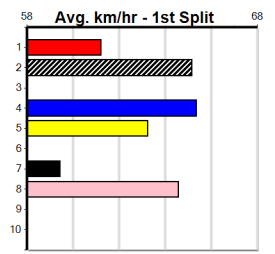

Sandown (SAP)

THR33 SERIES HT1

2

2:20PM

(VIC time)

Distance: 515m, **Race Type:** S/E Heat, **Total Prizemoney:** $3,725
1st: $2,500, **2nd:** $700, **3rd:** $350, **4th:** $175

DUNDEE HORNET (8) will find this a lot easier than his most recent racing and he can burn them off at the bend. REBEL MAY ROAD (1) has the good draw and he will be very strong in the run home. DOUBLE MY BUBBLE (4) has claims

Watchdog Tips: **8 1 4 5 Bet:** **Exacta 8/1,4,5 ($10 for 333.33%)**

Form Box	Wgt	Dist	Track	Date	Time	BOB	Margin	1st/2nd (Time)	PIR	Checked	Comment	W/R	Split 1	S/P	Grade
1	REBEL MAY ROAD (NSW)[5] Well drawn, strong in the run home, danger $4.60														
BK	Dog	Feb-18				Sire: OAKS ROAD					Dam: REBEL VIGILANTE				
Owner(s): SAUNDERS CLAN (SYN), D Saunders, B Saunders, W Saunders, G Saunders															
Trainer: Darrell Saunders (Somerville)															
Winning Distances: < 300m (0) 300 - 399m (0) 400 - 499m (0) 500 - 599m (10) 600 - 699m (0) > 700m (0)															
Winning Weights: 31.1(1) 31.2(1) 31.3(1) 31.5(1) 31.6(3) 31.8(1) 31.9(1) 32.0(1)															
6th (3)	32.2	400	WGL	R12	29-Mar-22	23.15	22.29	13.00	NICHOLAS ROSE (22.29)	S/86	.	.	8.72	$28.80	VET
4th (6)	32.1	400	WGL	R5	02-Apr-22	23.12	22.59	5.00	UNIQUE MUNDINE (22.77)	M/75	.	.	8.75	$45.10	5
3rd (4)	31.9	460	WGL	R4	08-Apr-22	26.39	25.88	3.75	FLYING SURPRISE (26.13)	M/553	.	.	6.86	$32.70	5
7th (8)	32.0	400	WGL	R12	12-Apr-22	23.20	22.61	8.50	MY MATE DAMIEN (22.64)	S/76	.	.	8.81	$27.60	5
7th (8)	31.8	515	SAP	R5	17-Apr-22	30.41	29.24	2.50	BONNIE TOO GOOD (30.24)	S/8555	.	.	5.38	$10.80	SH
3rd (4)	31.6	515	SAP	R9	24-Apr-22	30.26	29.65	0.75	CATCH (30.22)	M/8533	.	.	5.44	$19.60	5
7th (7)	31.9	460	WGL	R8	28-Apr-22	26.70	25.97	11.00	WHY NOT LILAH (25.97)	S/877	.	.	6.85	$8.00	T3-5
5th (8)	31.9	515	SAP	R10	01-May-22	30.73	29.60	12.00	DOUBLE MY BUBBLE (29.95)	S/8754	.	.	5.36	$11.80	5
Last 3 wins NOT included above															
1st (1)	31.6	520	CRN	R8	31-May-21	30.17	30.17	6.00	AKINA HARLEY (30.56)	M/4211	.	SW	5.56	$2.10	5
1st (1)	31.3	515	SAP	R7	13-Jun-21	29.41	29.34	4.50	GEMMA BLUE (29.71)	M/5211	.	.	5.24	$4.00	5NP
1st (1)	32.0	515	SAP	R10	20-Feb-22	29.85	29.31	5.00	CHILL OUT WEBBY (30.19)	M/5331	.	.	5.27	$3.80	SH

Box History

Bx	1st	2nd	3rd	4th	5th	6th	7th	8th
1	3	1	2	1	2	1	2	1
2	1	2	2	1	1			
3	4	2	2	1	3			1
4	1		3	2	3	4	2	
5	1			2	1	1	2	
6				2	1	3		
7			1				1	1
8	1	1	1	1	1	1	1	2

Prize Best Starts: $18540.00 29.41(1)-13/6/21
Trk/Dts: 70-10-2-10
APM: 31-3-0-7 4063