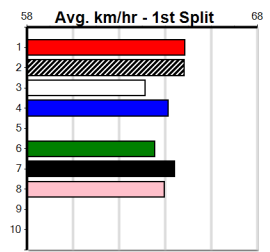

MATCH RACING THIS THURSDAY

Distance: 515m, Race Type: Grade 5, Total Prizemoney: $3,185
1st: $2,100, 2nd: $620, 3rd: $310, 4th: $155

TOMIDA (2) is racing with extreme confidence at present and he should be able to make every post a winner. ZIPPING VIKING (8) has won four on the spin and he just needs a little luck initially. LEEKY LEE (3) won't be too far away.

Watchdog Tips: 2 8 3 1 Bet: Trifecta 2,8/1,2,3,8/1,2,3,4,6,8 ($10 - 41.67%)

Form Box Wgt Dist Track Date Time BON Margin 1st/2nd (Time) PIR Checked Comment W/R Split 1 S/P Grade
TWILIGHT SOFIA [5] Drawn to be on the pace from the outset, respect $10.00
Owner(s): T Van taarling
Sire: FERNANDO BALE Dam: SUBCONSCIOUS
Trainer: Theo Van taarling (Tallygaroopna)
Winning Distances: < 300m (0) 300 - 399m (2) 400 - 499m (1) 500 - 599m (0) 600 - 699m (0) > 700m (0)
Winning Weights: 22.7(1) 22.8(1) 23.1(1)
4th (1) 22.8 385 SHP R3 28-Mar-22 21.95 21.71 3.00L MARKET SCOOPY (21.75) M/22 . . . 8.15 $3.50 RWF
7th (4) 22.7 425 BEN R2 01-Apr-22 24.75 23.81 14.00 RUST BUCKET (23.82) M/368 C3 . . . 6.67 $3.60 X67
3rd (8) 22.4 425 BEN R4 10-Apr-22 23.99 23.60 6.00L ASTON SUZETTE (23.60) M/233 . . . 6.60 $11.70 RWH
2nd (7) 22.6 425 BEN R6 17-Apr-22 23.91 23.50 3.5L ASTON SALMA (23.66) Q/222 . . . 6.55 $33.10 RWF
4th (1) 22.6 385 SHP R2 25-Apr-22 22.05 21.68 2.75L ELITE TOMMY (21.87) Q/32 . . . 8.24 $1.90 X67
1st (8) 22.7 450 SHP R6 28-Apr-22 25.63 25.50 3.00L AFFAIR FANTASY (25.83) Q/111 . . . 6.69 $1.40 6G
6th (4) 22.7 515 SAP R7 08-May-22 30.19 29.07 9.50L OREJITAS (29.56) S/7666 . . . 5.25 $13.40 5
5th (1) 22.9 450 SHP R8 12-May-22 25.95 25.21 11.00 FLIGHT RISK (25.21) M/455 . . . 6.77 $12.20 X45
Last 3 wins NOT included above
1st (5) 23.1 385 SHP R2 07-Feb-22 21.83 21.69 7.50L FANTASY LEE (22.34) M/11 . . . 8.18 $11.70 MH
1st (3) 22.8 385 SHP R2 19-Mar-22 21.71 21.38 3.00L SLIM SHADOW (21.92) M/11 C1 . . . 8.15 $15.10 RWH

TOMIDA [5] Continues to impress, early speed, take catching $2.40
Owner(s): EBAYER PLUM (SYN), D Plumridge, A Ebeyer, M Ebeyer, T Sando, R Stock, A Stock
Sire: MY REDEEMER Dam: SUMMER NIGHTS
Trainer: Wayne Gummow (Melton West)
Winning Distances: < 300m (0) 300 - 399m (0) 400 - 499m (2) 500 - 599m (2) 600 - 699m (0) > 700m (0)
Winning Weights: 32.1(1) 32.2(1) 32.3(2)
3rd (4) 32.1 450 SHP R6 04-Apr-22 25.74 25.29 1.25L NEED A JOCKEY (25.66) M/421 C4 . . . 6.72 $2.30 5
4th (7) 32.6 425 BEN R7 10-Apr-22 24.30 23.60 5.50L ASTON CAREY (23.94) M/444 C5 . . . 6.68 $2.90 RWH
3rd (2) 31.9 450 WBL R5 14-Apr-22 25.27 25.14 0.50L JEBEDIAH (25.25) Q/111 . . . 6.58 $4.80 RW
2nd (7) 32.7 450 SHP R5 18-Apr-22 25.68 25.41 2.50L WEBLEC CRUISER (25.52) M/223 . . . 6.81 $3.30 5
3rd (8) 32.5 460 GEL R3 22-Apr-22 26.20 25.55 4.25L WEBLEC RANGER (25.91) M/543 . . . 6.71 $9.70 5
4th (7) 32.3 450 BAL R7 27-Apr-22 25.69 25.30 1.5L SURELLA BALE (25.60) S/655 . . . 6.78 $4.50 5
2nd (2) 32.1 515 SAP R7 08-May-22 29.91 29.07 5.00L OREJITAS (29.56) S/5222 . . . 5.18 $5.20 5
1st (2) 32.2 525 MEP R5 18-May-22 30.29 30.06 7.00L BONNIE TOO GOOD (30.77) M/1111 . SW . 5.18 $2.00 5
Last 3 wins NOT included above
1st (6) 32.3 460 GEL R4 26-Oct-21 26.08 25.75 2.75L PURNIA BALE (26.26) M/111 . SW . 6.63 $2.10 M
1st (1) 32.3 515 SAP R3 02-Nov-21 29.87 29.55 2.00L PANYAM BALE (30.00) M/1111 C1 . . . 5.15 $2.70 7
1st (2) 32.1 425 BEN R4 04-Mar-22 23.96 23.77 5.50L MY BOY CHARLOTT (24.33) M/211 C1 SW . 6.59 $4.50 X67H