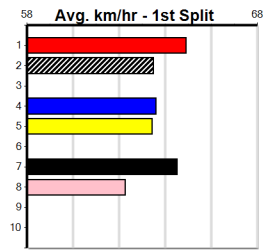

BOOK FOR XMAS IN JULY (225+RANK)

Distance: 595m, Race Type: Grade 5 No Penalty, Total Prizemoney: $3,725
1st: $2,500, 2nd: $700, 3rd: $350, 4th: $175

TEN DOLLAR SLAPS (4) should appreciate the rise in distance and she may be able to pounce on the early lead. STORY UNFOLDS (8) was a brilliant 30.02 Meadows winner and he will keep the pressure on throughout. SMOOTH TALKER (5) can charge to the line

Watchdog Tips: 4 8 5 1 Bet: Exacta 4,8/1,4,5,8 ($10 for 166.67%)

TROJAN PACKAGE (NSW)[5] No luck of late, draw helps, must keep safe $8.00
BK Bitch Sep-19 Sire: ASTON DEE BEE Dam: CHEVY QUEEN
Owner(s): Mid life crisis (SYN), T Samantzis, N Samantzis, S Samantzis
Trainer: Thomas Samantzis (Myrningong)

ASK FOR MORE [5] Down on confidence, will need to lead, tested $9.00
BD Dog Mar-19 Sire: COLLISION Dam: PUNK STAR LASS
Owner(s): A Rademaker
Trainer: Cassandra Rademaker (Romsey)

*** VACANT BOX ***
Sire: Dam:
Owner(s):
Trainer:
Winning Distances: < 300m (0) 300 - 399m (0) 400 - 499m (0) 500 - 599m (0) 600 - 699m (0) > 700m (0)

TEN DOLLAR SLAPS [5] Trip suits, can pounce on the lead, yes $2.80
BEBD Bitch Nov-19 Sire: FERNANDO BALE Dam: GEMILLY
Owner(s): Martha Cove (SYN), D Dawson, T Caddy, S Koziol
Trainer: Karen Pitt (Pearcedale)

SMOOTH TALKER [5] Can unwind a strong finish, threat with luck $10.00
BK Dog Mar-18 Sire: KILLER DILLER Dam: CELTIC FIRE
Owner(s): A Carr
Trainer: Malcolm Carr (Devon Meadows)