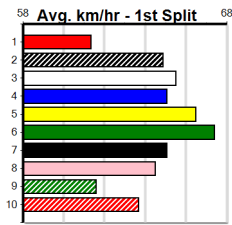

WEBB CON MARINE

Distance: 485m, Race Type: Mixed 6/7, Total Prizemoney: \$3,185
1st: \$2,100, 2nd: \$620, 3rd: \$310, 4th: \$155

5
4:38PM
(VIC time)

MY BRO BLAZER (2) was a little unlucky here last week and he will appreciate the slight rise in distance. DEVASTATION (5) was dominant when winning on debut and he should be in the mix from the outset. CRYMELON NEPTUNE (7) has claims