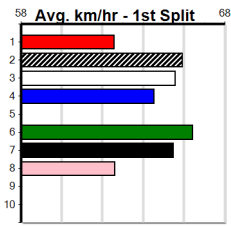

HORSHAM DOORS & GLASS

Distance: 410m, Race Type: Mixed 6/7, Total Prizemoney: $2,780
1st: $1,850, 2nd: $530, 3rd: $265, 4th: $135

3
3:57PM
(VIC time)

ENAMoured (3) was desperately unlucky here last week and a clear run early can see her make amends. DIMORA JET (7) was smartly placed here last time and he will keep the pressure on from the outset. KINIMAKATKA (4) can fire fresh.

Watchdog Tips: **3** **7** **4** **6** **Bet:** **Trifecta 3,7/3,4,6,7/2,3,4,6,7 ($10 - 55.56%)**