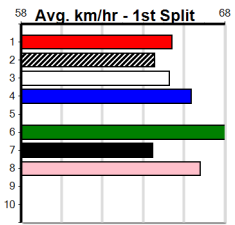

Horsham

PALACE HOTEL WARRACKNABEAL

Distance: 410m, Race Type: Grade 5, Total Prizemoney: \$2,780
1st: \$1,850, 2nd: \$530, 3rd: \$265, 4th: \$135

10

6:17PM

(VIC time)

ZIPPING BRONTE (3) elevated her game with a slashing 22.44 Geelong win and she will prove hard to reel in again. HE'S FOR US (2) owns a slick 23.20 PB here and he just needs a little room early on. DEADLY EXPRESS (8) is a more than capable type