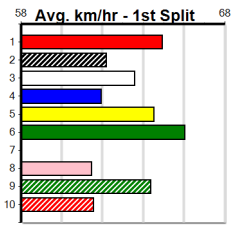

Horsham

TAB - LONG MAY WE PLAY

Distance: 410m, Race Type: Maiden, Total Prizemoney: $2,405
1st: $1,600, 2nd: $460, 3rd: $230, 4th: $115

1

3:21PM
(VIC time)

TOO MUCH TRIFLE (1) was brilliant when placed on debut at Geelong and he is drawn to make every post a winner. WILD BEAN (8) was far from disgraced when placed here on debut and she will be better for the run. JUST A BREW (7) has claims

Watchdog Tips: **1** **8** **7** **2** **Bet:** **Exacta 1/2,7,8 ($10 for 333.33%)**