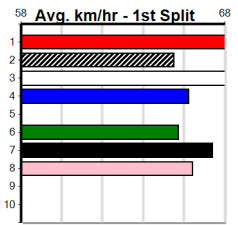

Horsham

GREYHOUND ADOPTION PROGRAM

Distance: 410m, Race Type: Free For All, Total Prizemoney: $3,185
1st: $2,100, 2nd: $620, 3rd: $310, 4th: $155

7

5:12PM

(VIC time)

FERDINAND BOY (1) is a phenomenal chaser and he will be carving out serious time on the arm.
SWEET EMILY (4) has a great record here and she can lead or come from off the pace in her races.
TOOLONG TIGER (6) is racing with confidence.

Watchdog Tips:

1

4

6

8

Bet:

Trifecta 1/4,6,8/3,4,6,8 ($10 - 111.11%)