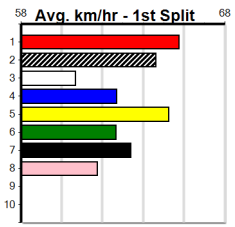

Winning Boxes							
1	2	3	4	5	6	7	8
		2	2	2	1	1	1
Prize Best Starts				\$28,855.00 NBT			
Trk/Dst APM				66-12-14-5 10-0-3-0 \$9474			

Winning Boxes							
1	2	3	4	5	6	7	8
	1					1	3
Prize Best Starts				\$7,005.00 NBT			
Trk/Dst APM				36-5-5-0 9-0-1-0 \$2290			

Winning Boxes							
1	2	3	4	5	6	7	8
2	1	1	2	2			1
Prize Best Starts				\$21,727.50 23.41			
Trk/Dst APM				69-9-6-15 19-1-2-4 \$5055			

Horsham

SHIMA SHINE AT STUD

Distance: 410m, Race Type: Grade 5, Total Prizemoney: \$2,780
1st: \$1,850, 2nd: \$530, 3rd: \$265, 4th: \$135