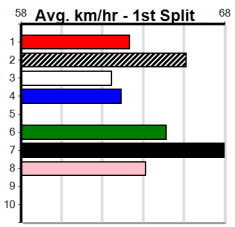

Horsham

CRYMELON KENNELS

Distance: 410m, Race Type: Grade 7, Total Prizemoney: $2,780
1st: $1,850, 2nd: $530, 3rd: $265, 4th: $135

2

3:39PM

(VIC time)

BLACKPOOL DILL (7) showed terrific pace when placed here two runs back and she will find this event a lot easier. MY NAME'S KAREN (1) has been placed in two of her past four here and she is drawn to get the breaks. NEVER SWEET (4) has claims

Watchdog Tips: **7** **1** **4** **6** **Bet:** **Win 7**