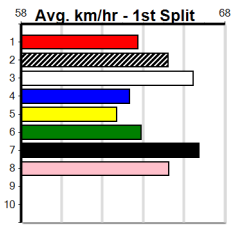

Horsham

CHS GROUP HT1

Distance: 485m, Race Type: Grade 5 Heat, Total Prizemoney: \$3,185
1st: \$2,100, 2nd: \$620, 3rd: \$310, 4th: \$155

6

4:54PM

(VIC time)

MOTH ROCKS (2) beat a very good line-up at Ballarat last time and he should prove hard to reel in again. ZIPPING JAMES (4) is better than his past few runs and he can work into the mix in the middle stages. BINGO RINGO (1) has the right draw