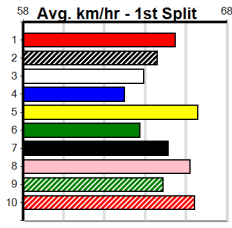

Horsham

4

4:14PM

(VIC time)

GRV VICBRED ROAD TO THE DIAMOND F

Distance: 410m, Race Type: Mixed 6/7 Final, Total Prizemoney: $16,850
1st: $11,250, 2nd: $3,200, 3rd: $1,600, 4th: $800

DR. FALKOR (8) has been dominant in his past two here and he should be able to burn them off at the bend. WOBBLY BOOTS (2) is improving all the time and she can follow the red through early on. BLACKPOOL HANK (1) is showing promise.

Watchdog Tips:

8

2

1

3

Bet:

Trifecta 2,8/1,2,3,8/1,2,3,5,7,8 ($10 - 41.67%)

Form	Box	Weight	Dist	Track	Date	Time	BON	Margin	1st/2nd (Time)	PIR	Checked	Comment	W/R	Split 1	S/P	Grade	Winning Boxes									
1	BLACKPOOL HANK [6]	<i>Dominant last week, drawn to lead, threat</i>										$3.60							<table border="1"> <tr><td>1</td><td>2</td><td>3</td><td>4</td><td>5</td><td>6</td><td>7</td><td>8</td></tr> <tr><td></td><td></td><td></td><td></td><td></td><td></td><td></td><td>2</td></tr> <tr><td>Prize</td><td colspan="7"></td><td>$4,755.00</td></tr> <tr><td>Best</td><td colspan="7"></td><td>23.42</td></tr> <tr><td>Starts</td><td colspan="7"></td><td>5-2-2-0</td></tr> <tr><td>Trk/Dst</td><td colspan="7"></td><td>1-1-0-0</td></tr> <tr><td>APM</td><td colspan="7"></td><td>$4755</td></tr> </table>							
BK	D	Oct-20 BERNARDO										LOCHINVAR ADORE														
Trainer: Adrian Kenyon (Lara)																										
2nd	(8)	31.5	400	GEL	R2	29-Apr-22	22.86	22.41	1.5LVIOLENT DELIGHT (22.76)	M/22	.	.	.	8.52	$3.40	MH										
1st	(8)	31.5	400	GEL	R2	06-May-22	22.62	22.39	1.5BLACKPOOL KOA (22.72)	M/11	.	SW	.	8.38	$3.10	MF										
4th	(7)	31.5	425	BEN	R9	13-May-22	24.63	23.74	8.50LCOULTER BALE (24.06)	M/874	.	.	.	6.88	$6.40	X67										
1st	(8)	31.5	410	HOR	R11	17-May-22	23.42	22.95	1.75LAMLIN FIDGET (23.52)	M/11	.	.	.	10.40	$5.70	X67H										
Owner(s): R Kenyon																										
2	WOBBLY BOOTS [7]	<i>Improving type, gets the gun run, main danger</i>										$6.00							<table border="1"> <tr><td>1</td><td>2</td><td>3</td><td>4</td><td>5</td><td>6</td><td>7</td><td>8</td></tr> <tr><td></td><td></td><td></td><td></td><td></td><td></td><td>1</td><td></td></tr> <tr><td>Prize</td><td colspan="7"></td><td>$1,760.00</td></tr> <tr><td>Best</td><td colspan="7"></td><td>NBT</td></tr> <tr><td>Starts</td><td colspan="7"></td><td>4-1-1-1</td></tr> <tr><td>Trk/Dst</td><td colspan="7"></td><td>1-0-1-0</td></tr> <tr><td>APM</td><td colspan="7"></td><td>$1760</td></tr> </table>							
BK	B	Aug-20 ORSON ALLEN										MEPUNGA MIDGET														
Trainer: Jeffrey Britton (Anakie)																										
8th	(1)	26.1	450	BAL	R1	20-Apr-22	26.36	25.21	13.00LSEKOLA (25.50)	S/887	.	.	.	6.85	$4.40	M										
3rd	(2)	25.6	450	SHP	R2	02-May-22	25.83	25.00	4.00LONGLONG POCKET (25.56)	M/322	.	.	.	6.82	$5.60	MH										
1st	(7)	26.1	400	GEL	R3	10-May-22	22.72	22.63	0.75LNALANI BALE (22.77)	S/22	.	.	.	8.54	$2.60	M										
2nd	(4)	25.8	410	HOR	R9	17-May-22	23.36	22.95	2.00LDR. FALKOR (23.24)	S/33	.	.	.	10.58	$17.80	X67H										
Owner(s): G Farrugia																										
3	AMLIN FIDGET [6]	<i>Far from disgraced here last week, keep safe</i>										$7.50							<table border="1"> <tr><td>1</td><td>2</td><td>3</td><td>4</td><td>5</td><td>6</td><td>7</td><td>8</td></tr> <tr><td>1</td><td></td><td>1</td><td></td><td></td><td></td><td></td><td></td></tr> <tr><td>Prize</td><td colspan="7"></td><td>$4,515.00</td></tr> <tr><td>Best</td><td colspan="7"></td><td>NBT</td></tr> <tr><td>Starts</td><td colspan="7"></td><td>8-2-1-1</td></tr> <tr><td>Trk/Dst</td><td colspan="7"></td><td>1-0-1-0</td></tr> <tr><td>APM</td><td colspan="7"></td><td>$2281</td></tr> </table>							
BK	B	Dec-19 ASTON DEE BEE										AMLIN MYSTIQUE														
Trainer: Ashlee Terry (Lara)																										
4th	(5)	30.0	460	WGL	R7	15-Feb-22	26.14	25.67	3.5LWHARFIE (25.90)	M/654	.	.	.	6.79	$7.50	X67										
4th	(6)	29.5	460	WGL	R5	26-Feb-22	26.29	25.94	4.50LJUMBO ALARM (25.99)	M/664	C1	.	.	6.80	$6.90	RW										
5th	(7)	29.5	350	HVL	R5	06-Mar-22	20.03	19.38	2.75LMARCUS MONEEY (19.84)	M/3	C6	.	.	6.81	$11.20	X67H										
2nd	(3)	29.2	410	HOR	R11	17-May-22	23.52	22.95	1.75BLACKPOOL HANK (23.42)	Q/33	.	.	.	10.73	$5.50	X67H										
Owner(s): Burn like us (SYN), A Terry, N Rooney