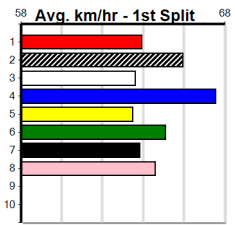

Distance: 485m, Race Type: Grade 5 Heat, Total Prizemoney: \$3,185
1st: \$2,100, 2nd: \$620, 3rd: \$310, 4th: \$155

Watchdog Tips: **6** **2** **8** **7** **Bet:** **Trifecta 2,6/2,6,7,8/1,2,4,6,7,8 (\$10 - 41.67%)**