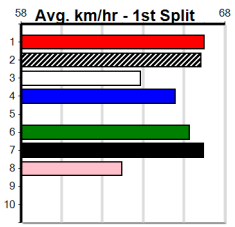

GREYHOUND CLUBS VICTORIA

Distance: 410m, Race Type: Mixed 4/5, Total Prizemoney: \$2,915
1st: \$1,950, 2nd: \$550, 3rd: \$275, 4th: \$140

9

5:56PM

(VIC time)

ROBIN'S CHOICE (2) has been racing well in stronger company of late and he will get a nice run through behind the red. SHANLYN BEAR (1) is drawn to hold the early lead and he will give a great sight on the arm. LEKTRA HECKLER (6) has the engine.