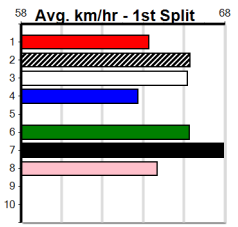

CATERING ALLSORTS

Distance: 450m, Race Type: Mixed 3/4, Total Prizemoney: $3,185
1st: $2,100, 2nd: $620, 3rd: $310, 4th: $155

8

9:15PM

(VIC time)

INDY HONEY (6) has a tremendous record here and she can come out running at times. SPEEDY GARRY (7) has been smartly placed in three of his past four and he can stay wide in his races. INDY JUNO (3) won't be too far away.

Watchdog Tips: **6** **7** **3** **8** **Bet:** **Trifecta 6,7/3,6,7,8/2,3,6,7,8 ($10 - 55.56%)**