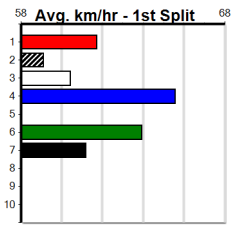

Ballarat

A1 SIGNAGE HT2

Distance: 450m, Race Type: Maiden Heat, Total Prizemoney: \$2,420
1st: \$1,600, 2nd: \$460, 3rd: \$230, 4th: \$130

2

7:18PM

(VIC time)

SOLACE (4) turned in a brilliant performance when placed on debut and he can light them up soon after box rise. KANJI VICTORY (1) has been luckless since her debut placing and she will make amends tonight. FLYING NOODLES (2) has the talent.