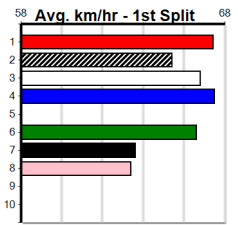

SOUTHERN SHEETMETAL

Distance: 390m, Race Type: Mixed 4/5, Total Prizemoney: $2,915
1st: $1,950, 2nd: $550, 3rd: $275, 4th: $140

Watchdog Tips: 6 1 2 8 Bet: Win 6

1 ZAMBORA LOU (NSW)[4] Former star, still capable, danger if steps away
BK D Apr-18 ZAMBORA BROCKIE ZAMBORA CROSS $2.60
Trainer: Mark Delbridge (Balliang)
4th (8) 34.8 400 GEL R12 06-May-22 22.83 22.39 4.25LHAZEY ROY (22.54) S/33 . V0 . 8.47 $2.10 VET
1st (2) 34.8 400 WGL R7 17-May-22 22.52 22.52 3.25LWHY NOT OPAL (22.74) M/21 . SW . 8.21 $4.40 5
4th (3) 34.6 400 WGL R12 24-May-22 23.06 22.47 7.00LFERNANDO BLUEY (22.59) Q/34 . V3 . 8.70 $2.70 VET
2nd (6) 34.7 390 BAL R10 08-Jun-22 22.29 22.28 0.25LSYDNEY MONELLI (22.28) S/21 . . . 8.50 $6.00 X45
Owner(s): C Azzopardi

Winning Boxes table for race 1 with columns 1-8 and rows for Prize, Best, Starts, Trk/Dst, APM.

2 RAVENNA BALE (NSW)[4] Quick PB here, can show early pace, threat
BK B Jan-20 BARCIA BALE FANTA BALE $8.00
Trainer: Correy Grenfell (Anakie)
3rd (8) 28.6 390 WBL R11 28-Apr-22 22.50 21.99 7.00LCHARLOTT'S BLAZE (22.03) M/44 . . . 8.68 $4.90 RWF
4th (3) 28.4 460 GEL R7 06-May-22 26.13 25.71 6.50LROTHWELL CHUNK (25.71) M/655 . . . 6.88 $7.30 5
4th (7) 28.2 450 BAL R5 19-May-22 25.64 25.19 7.00LZACHARY (25.19) M/455 . SW . 6.61 $25.00 X45
5th (2) 28.0 450 BAL R9 25-May-22 25.62 25.13 3.5LASTON SUZETTE (25.38) M/555 . . . 6.70 $21.40 5
Owner(s): B Wheeler

Winning Boxes table for race 2 with columns 1-8 and rows for Prize, Best, Starts, Trk/Dst, APM.

3 ALAMOSA BILL [4] Solid straight track form, harder tonight, place
BK D Apr-18 AUSSIE INFRARED UNTIL TUESDAY $10.00
Trainer: Billy Galea (Rockbank)
8th (5) 34.9 300 HVL R4 27-Mar-22 17.17 16.57 9.00LWHY NOT OPAL (16.57) M/7 C1 . . . 4.00 $11.50 X45
1st (4) 34.9 350 HVL R5 12-Apr-22 19.75 19.42 2.25LLA LA NEBRASKA (19.90) M/2 . . . 6.70 $2.70 5
2nd (7) 34.3 350 HVL R4 15-Apr-22 19.66 19.43 1.75LWHITE SURPRISE (19.54) M/2 . . . 6.69 $9.70 5
6th (4) 34.1 350 HVL R10 22-May-22 19.82 19.05 6.50LALLAN COE (19.38) M/6 . . . 6.77 $15.60 X45
Owner(s): C Fahey

Winning Boxes table for race 3 with columns 1-8 and rows for Prize, Best, Starts, Trk/Dst, APM.

4 TRICKITY CLICK (TAS)[5] Another who is better suited up the straight, risk
BK D Dec-18 DECEMBRIST SCORCHING LILLY $21.00
Trainer: Billy Galea (Rockbank)
2nd (4) 30.1 300 HVL R10 03-Apr-22 16.97 16.78 2.50LSPEEDY GARRY (16.81) M/2 . . . 3.94 $6.70 FFA
6th (1) 30.0 300 HVL R10 15-Apr-22 16.93 16.53 4.00LHAZEY ROY (16.66) M/1 . . . 3.87 $6.10 FFA
3rd (6) 30.0 300 HVL R12 24-Apr-22 16.97 16.69 4.00LWHY NOT OPAL (16.69) M/6 . . . 3.91 $3.70 X45
6th (2) 29.7 300 HVL R11 01-May-22 16.93 16.47 2.50LMR. DAZZLING (16.77) M/2 . . . 3.85 $3.50 X45
Owner(s): C Fahey

Winning Boxes table for race 4 with columns 1-8 and rows for Prize, Best, Starts, Trk/Dst, APM.

5 *** VACANT BOX ***
Trainer:
Owner(s):

Winning Boxes table for race 5 with columns 1-8 and rows for Prize, Best, Starts, Trk/Dst, APM.