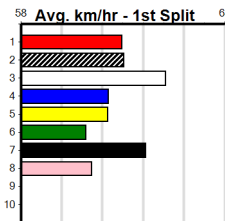

TUDOR ELECTRICAL

Distance: 450m, Race Type: Grade 5, Total Prizemoney: $2,780
1st: $1,850, 2nd: $530, 3rd: $265, 4th: $135

Watchdog Tips: 4 7 8 1 **Best:** Trifecta 4,7/1,4,7,8/1,4,6,7,8 ($10 - 55.56%)

1 OMAHA BALE (NSW)[5] *Back in form, good turn of foot, keep safe*
F **D** **Jan-20** **BARCIA BALE** **FANTA BALE** **$4.60**

Form	Box	Weight	Dist	Track	Date	Time	BON	Margin	1st/2nd (Time)	PIR	Checked	Comment	W/R	Split 1	S/P	Grade
4th	(8)	33.8	460	GEL	R5	17-May-22	26.16	25.77	4.25LTHANK YOU JILL (25.87)	M/544	.	.	.	6.93	$2.80	X67
1st	(4)	33.7	400	GEL	R4	24-May-22	22.56	22.56	5.50LKATARI NIGHT (22.91)	M/31	.	SW	.	8.53	$1.70	6G
7th	(8)	33.4	450	BAL	R7	01-Jun-22	26.13	25.35	8.00LMR. BLUE (25.57)	M/567	.	.	.	6.77	$4.50	5
1st	(8)	33.5	450	BAL	R8	07-Jun-22	25.74	25.58	1.00LFOUR BARRELS (25.79)	M/443	.	.	.	6.77	$4.10	5

Owner(s): B Wheeler

Winning Boxes

1	2	3	4	5	6	7	8
			1				
Prize	$6,770.00						
Best	25.74						
Starts	23-4-3-3						
Trk/Dst	4-1-0-1						
APM	$4356						

2 JOHNNY DISCO (NSW)[5] *Capable but desperate for the outside, risky*
BK **D** **Dec-19** **ZAMBORA BROCKIE** **ULTRA BLUE** **$10.00**

Form	Box	Weight	Dist	Track	Date	Time	BON	Margin	1st/2nd (Time)	PIR	Checked	Comment	W/R	Split 1	S/P	Grade
4th	(2)	26.8	400	GEL	R11	24-May-22	23.29	22.56	3.5LKLING CUJO (23.05)	M/46	.	.	.	8.69	$2.40	5
1st	(8)	26.8	410	HOR	R12	31-May-22	23.45	23.04	3.00LPARLO BALE (23.65)	M/22	.	.	.	10.58	$3.10	5
6th	(3)	26.6	440	SLE	R10	05-Jun-22	25.81	24.80	4.75LBALBINA BALE (25.50)	M/767	.	W	.	5.65	$11.30	5H
4th	(4)	26.7	450	BAL	R5	08-Jun-22	25.88	25.43	3.25LTIGGERLONG RHEVE (25.66)	M/655	.	.	.	6.82	$6.20	5

Owner(s): J Mizzi

Winning Boxes

1	2	3	4	5	6	7	8
1							2 3
Prize	$10,620.00						
Best	25.36						
Starts	26-6-3-1						
Trk/Dst	4-2-0-0						
APM	$4179						

3 ZAMBORA OPAL (NSW)[5] *Wide runner inside is a worry, prefer to watch*
BK **D** **Dec-19** **KEYBOW** **TRUMP VEGAS** **$14.00**

Form	Box	Weight	Dist	Track	Date	Time	BON	Margin	1st/2nd (Time)	PIR	Checked	Comment	W/R	Split 1	S/P	Grade
3rd	(1)	32.6	450	BAT	R12	04-Apr-22	26.09	25.93	2.25LTIPPY TARO (25.93)	3333	3333	.	.	15.64	$4.40	5
F	(1)	32.8	450	BAT	R8	11-Apr-22	0.00	25.55	.TIPPY TARO (25.79)	43	43	.	.	.	$2.60	5
7th	(5)	32.8	390	BAL	R11	08-Jun-22	22.87	22.28	7.50LIMPINGEMENT (22.36)	M/87	.	.	.	8.68	$13.20	5
3rd	(2)	32.8	440	SLE	R11	12-Jun-22	25.44	24.89	2.50LBELLA SUGAR (25.28)	S/555	.	.	.	5.38	$14.40	5

Owner(s): C Azzopardi

Winning Boxes

1	2	3	4	5	6	7	8
2			1	1	1	1	
Prize	$16,705.00						
Best	FSTD						
Starts	26-6-2-5						
Trk/Dst	0-0-0-0						
APM	$3733						

4 TYBALT BALE (NSW)[5] *Drops in class, can cross and lead, looks good*
BK **D** **Apr-19** **ALLEN DEED** **DAITHY ALLEN** **$2.80**

Form	Box	Weight	Dist	Track	Date	Time	BON	Margin	1st/2nd (Time)	PIR	Checked	Comment	W/R	Split 1	S/P	Grade
6th	(4)	32.7	450	BAL	R3	20-Apr-22	25.93	25.21	9.00LOLDRIK BALE (25.33)	M/887	.	.	.	6.87	$5.10	5
6th	(4)	32.6	460	GEL	R5	06-May-22	26.27	25.71	8.00LASTON GAMBLE (25.73)	M/887	.	.	.	6.85	$5.70	5
4th	(5)	32.4	450	BAL	R6	25-May-22	25.78	25.13	6.00LCANYA DIG IT (25.37)	Q/465	.	.	.	6.81	$4.80	5
2nd	(3)	32.6	450	BAL	R9	01-Jun-22	25.64	25.35	0.75LAH MY LEG (25.59)	Q/122	.	.	.	6.66	$4.20	RW

Owner(s): J Wheeler

Winning Boxes

1	2	3	4	5	6	7	8
1			1				1
Prize	$12,900.00						
Best	25.21						
Starts	29-3-3-4						
Trk/Dst	11-1-1-1						
APM	$2545