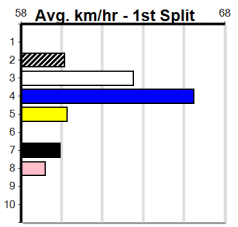

Ballarat

GAP HT1

Distance: 450m, Race Type: Maiden Heat, Total Prizemoney: $2,420
1st: $1,600, 2nd: $460, 3rd: $230, 4th: $130

1
6:57PM
(VIC time)

GREAT GUY (4) was well supported in his top debut placing at Warragul and he can go one better tonight. The well bred KANIVA SWIFTY (1) is a member of a strong kennel and she is sure to have plenty of support. KIWI TURTLE (3) has claims

Watchdog Tips: **4** **1** **3** **6** **Bet:** **Trifecta 1,4/1,3,4,6/1,3,4,6,7 ($10 - 55.56%)**

Form	Box	Weight	Dist	Track	Date	Time	BON	Margin	1st/2nd (Time)	PIR	Checked	Comment	W/R	Split 1	S/P	Grade	
1	KANIVA SWIFTY [M]	<i>Well bred, in capable hands, expected to fire</i>															
BD	B	Dec-20 SHIMA BAR															
FIRE SWIFTY																	
$3.60																	
Trainer: Michelle Mallia (Avalon)																	
Owner(s): G Buttigieg																	
<table border="1"> <thead> <tr><th colspan="8">Winning Boxes</th></tr> <tr><th>1</th><th>2</th><th>3</th><th>4</th><th>5</th><th>6</th><th>7</th><th>8</th></tr> </thead> <tbody> <tr><td>Prize</td><td></td><td></td><td></td><td></td><td></td><td></td><td></td></tr> <tr><td>Best</td><td></td><td></td><td></td><td></td><td></td><td></td><td></td></tr> <tr><td>Starts</td><td></td><td></td><td></td><td></td><td></td><td></td><td></td></tr> <tr><td>Trk/Dst</td><td></td><td></td><td></td><td></td><td></td><td></td><td></td></tr> <tr><td>APM</td><td></td><td></td><td></td><td></td><td></td><td></td><td></td></tr> </tbody> </table>																	
2	SMILING ULTRA [M]	<i>Well beaten to date, lacks early pace, tested</i>															
BEW	B	Aug-20 AUSSIE INFRARED															
STARZSA SMILING																	
$16.00																	
Trainer: Donna Knight (Talbot)																	
Owner(s): D Knight																	
<table border="1"> <thead> <tr><th colspan="8">Winning Boxes</th></tr> <tr><th>1</th><th>2</th><th>3</th><th>4</th><th>5</th><th>6</th><th>7</th><th>8</th></tr> </thead> <tbody> <tr><td>Prize</td><td></td><td></td><td></td><td></td><td></td><td></td><td></td></tr> <tr><td>Best</td><td></td><td></td><td></td><td></td><td></td><td></td><td></td></tr> <tr><td>Starts</td><td></td><td></td><td></td><td></td><td></td><td></td><td></td></tr> <tr><td>Trk/Dst</td><td></td><td></td><td></td><td></td><td></td><td></td><td></td></tr> <tr><td>APM</td><td></td><td></td><td></td><td></td><td></td><td></td><td></td></tr> </tbody> </table>																	
3	KIWI TURTLE [M]	<i>Placed in seven of her past eight, can threaten</i>															
BE	B	Apr-20 BARCIA BALE															
KIWI COLLISION																	
$10.00																	
Trainer: Colin Baker (Winter Valley)																	
Owner(s): C Baker																	
<table border="1"> <thead> <tr><th colspan="8">Winning Boxes</th></tr> <tr><th>1</th><th>2</th><th>3</th><th>4</th><th>5</th><th>6</th><th>7</th><th>8</th></tr> </thead> <tbody> <tr><td>Prize</td><td></td><td></td><td></td><td></td><td></td><td></td><td></td></tr> <tr><td>Best</td><td></td><td></td><td></td><td></td><td></td><td></td><td></td></tr> <tr><td>Starts</td><td></td><td></td><td></td><td></td><td></td><td></td><td></td></tr> <tr><td>Trk/Dst</td><td></td><td></td><td></td><td></td><td></td><td></td><td></td></tr> <tr><td>APM</td><td></td><td></td><td></td><td></td><td></td><td></td><td></td></tr> </tbody> </table>																	
4	GREAT GUY [M]	<i>Impressive on debut, terrific muster, yes</i>															
BDW	D	Apr-20 MY REDEEMER															
RUBY'S IMAGE																	
$2.80																	
Trainer: Janet Cottrell (Pearcedale)																	
Owner(s): E Wertiechowski																	
<table border="1"> <thead> <tr><th colspan="8">Winning Boxes</th></tr> <tr><th>1</th><th>2</th><th>3</th><th>4</th><th>5</th><th>6</th><th>7</th><th>8</th></tr> </thead> <tbody> <tr><td>Prize</td><td></td><td></td><td></td><td></td><td></td><td></td><td></td></tr> <tr><td>Best</td><td></td><td></td><td></td><td></td><td></td><td></td><td></td></tr> <tr><td>Starts</td><td></td><td></td><td></td><td></td><td></td><td></td><td></td></tr> <tr><td>Trk/Dst</td><td></td><td></td><td></td><td></td><td></td><td></td><td></td></tr> <tr><td>APM</td><td></td><td></td><td></td><td></td><td></td><td></td><td></td></tr> </tbody> </table>																	
5	YASMIN BELLE [M]	<i>Still learning, drawn to find bother, too risky</i>															
BK	B	Oct-20 KONOMI															
ROCKSTAR BELLE																	
$14.00																	
Trainer: Andrea Dailly (Anakie)																	
Owner(s): DAILLY GREYHOUND FARMS (SYN), G Dailly, T Dailly