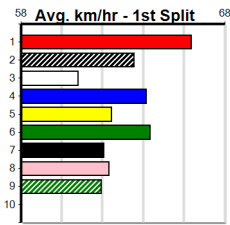

HARD STYLE RICO AT STUD

Distance: 390m, Race Type: Mixed 6/7, Total Prizemoney: $2,780
1st: $1,850, 2nd: $530, 3rd: $265, 4th: $135

9

9:36PM

(VIC time)

UNLEASH COLLINDA (1) has won two of three to date in brilliant style and he is drawn to make every post a winner. HUNTER GRANGE (7) likes to scout wide and he is armed with slick mid race pace. KANJI EXILED (6) is showing some promise.

Watchdog Tips: 1 7 6 8 Bet: Trifecta 1/6,7,8/4,5,6,7,8 ($10 - 83.33%)

Main table containing race details for horses 1-10, including name, trainer, odds, and performance data. Includes sub-sections for 'Winning Boxes' and various performance metrics.