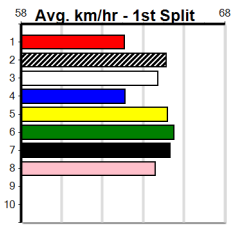

DOWNLOAD THE WATCHDOG APP

Distance: 450m, Race Type: Grade 5, Total Prizemoney: $2,780
1st: $1,850, 2nd: $530, 3rd: $265, 4th: $135

5

8:18PM

(VIC time)

MY MATE EDDIE (8) can run the hands off the clock and he is drawn to atone for his luckless runs of late. SLICK LASS (6) has been huge in her past three and she will dial up the pressure mid race. ASTON GAMBLE (3) is better than his form indicates.

Watchdog Tips: **8** **6** **3** **2** **Bet:** **Trifecta 8/2,3,6/1,2,3,6,7 ($10 - 83.33%)**