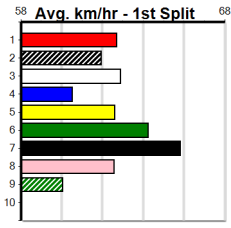

SHIMA SHINE AT STUD

Distance: 450m, Race Type: Mixed 6/7, Total Prizemoney: $2,780
1st: $1,850, 2nd: $530, 3rd: $265, 4th: $135

4

7:58PM

(VIC time)

KANJI SERVICE (5) turned in a strong performance to score here last time and he will continue to get better with more racing. ALI STARR (7) was never headed in his two Shepparton wins and he will keep the pressure on from the outside.

Watchdog Tips: 5 7 6 8 Bet: Trifecta 5,7/5,6,7,8/1,2,5,6,7,8 ($10 - 41.67%)

Main table containing race details for 10 races, including horse names, trainers, owners, race times, and winning boxes. Races include SMILING OLIVE, SHER BURGUNDY, YEAH SWEETIE, ROXY EGGNOG, KANJI SERVICE, AMBROSE BALE, ALI STARR, FLYING OCEAN, MEMPUNGA BUNDY, and NO RESERVE.