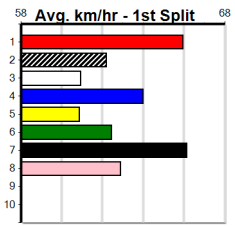

FREE ENTRY EVERY MEETING

Distance: 390m, Race Type: Grade 5, Total Prizemoney: \$2,780
 1st: \$1,850, 2nd: \$530, 3rd: \$265, 4th: \$135

12
10:37PM
 (VIC time)

YEVA BALE (4) has had little luck in stronger company of late and a clean getaway should see her make amends. NO PAYER (1) is a talented speedster when at his best and he is drawn to atone for some luckless runs of late. PAI GOW POKER (3) has claims