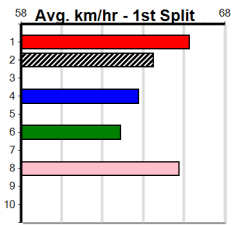

Meadows (MEP)

MC LABOUR (2-4 WINS)

Distance: 730m, Race Type: Restricted Win, Total Prizemoney: \$3,725
1st: \$2,500, 2nd: \$700, 3rd: \$350, 4th: \$175

4

12:30PM

(VIC time)

ON THE OFF (8) continues to impress and can really burn through the middle section. RYEBUCK TEARS (1) will show early speed have a mid race flat patch and get into another gear in the run home. SALLY INTENTION (2) was a top effort last start.