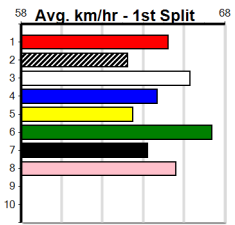

KCR PET TRANSPORT (225+ RANK)

Distance: 525m, Race Type: Grade 5 No Penalty, Total Prizemoney: $3,185

1st: $2,100, 2nd: $620, 3rd: $310, 4th: $155

GENERAL PAYTON (3) was unlucky not to cross and win here last week from a wide box and drawn closer to the rails today he can make every post a winner. MR BUCK LEE (1) was a brilliant effort here two starts back when placed behind an elite sprinter.

Watchdog Tips: **3** **1** **8** **7** **Bet:** **Win 3**