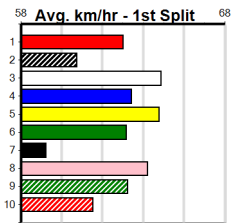

TOPCAT VIDEO FINAL

Distance: 525m, Race Type: Maiden Final, Total Prizemoney: \$8,875
1st: \$5,900, 2nd: \$1,700, 3rd: \$850, 4th: \$425

2

11:54AM

(VIC time)

MEPUNGA RAIDER (1) blew his rivals away in recording the fastest heat winning time of 30.21 and a repeat performance would see him winning again. RUMOUR IS (4) was a tad unlucky not to score in her heat and will be better for the run.

Meadows (MEP)

NORTHERN FNL

Distance: 525m, Race Type: Mixed 6/7, Total Prizemoney: \$3,185
1st: \$2,100, 2nd: \$620, 3rd: \$310, 4th: \$155

3

12:09PM

(VIC time)

WHITE WHALE (4) can explode out to an early lead and should prove hard to catch. BARROGA GAL (1) will get plenty of Cover early and is suited to the smaller line up. CHLOES CHINA (8) must be respected.