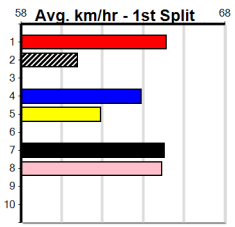

HOUDINI BOY @ STUD

Distance: 600m, Race Type: Mixed 4/5, Total Prizemoney: $3,965
1st: $2,650, 2nd: $750, 3rd: $375, 4th: $190

9

2:15PM

(VIC time)

KINROCK STAR (2) caught the eye when he ran down a strong type at Traralgon last week and he will appreciate the step up in distance. COURTEOUS REIKO (1) is perfectly drawn and will explode in the middle stages. NICMAC MISS (8) is a threat.

Watchdog Tips: **2** **1** **8** **7** **Bet:** **Trifecta 1,2/1,2/7,8 ($10 - 250%)**