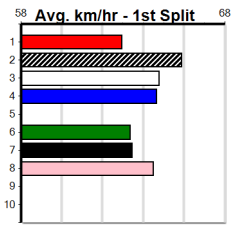

NFNL (3-6 WINS) HT1

Distance: 600m, Race Type: Restricted Win Heat, Total Prizemoney: \$3,725
1st: \$2,500, 2nd: \$700, 3rd: \$350, 4th: \$175

7

1:32PM
(VIC time)

ZIPPING JAMES (1) was brilliant in winning here two starts back over 525m and if he can step on terms he is the one to catch. PANDA MICK (2) can lead or come off the speed to win here. TASTE THE GOLD (3) can make a mid race move.