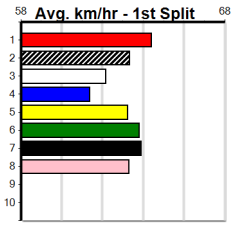

SKY RACING

Distance: 525m, Race Type: Maiden, Total Prizemoney: $2,710
1st: $1,800, 2nd: $520, 3rd: $260, 4th: $130

1
11:39AM
(VIC time)

WHEEL AND GO (1) was a strong effort when placed on debut and from a good draw today looks well placed to break his maiden. AMRON DAN (2) has plenty of ability and can pour the pressure on in the middle stages. BOLT LIKE ELKIE (7) has early speed.

Watchdog Tips: **1** **2** **7** **8** **Bet:** **Box Trifecta 1,2,7,8 ($10 for 41.67%)**