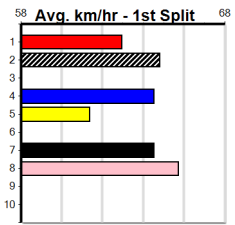

Meadows (MEP)

10

2:32PM

(VIC time)

MC SECURITY (3-6 WINS) HT2

Distance: 600m, Race Type: Restricted Win Heat, Total Prizemoney: \$3,725
1st: \$2,500, 2nd: \$700, 3rd: \$350, 4th: \$175

ASTON LAURENT (1) hugged the rails in her powerful win here on Saturday night and look suited here. BAROOGA BOY (8) can muster quickly soon after the lids open and can set the early tempo. WEBLEC CRUISER (4) has plenty of ability.