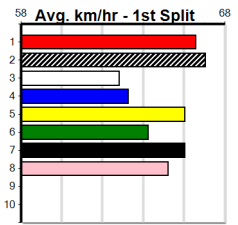

Distance: 525m, Race Type: Grade 5, Total Prizemoney: $3,185
1st: $2,100, 2nd: $620, 3rd: $310, 4th: $155

6
1:12PM
(VIC time)

ADELMO BALE (1) is an exciting prospect who will be running fast early sectionals on the arm.
AMBUSHED (4) can find trouble in his races but has loads of ability. JOHNNY ONE THING (2) should be prominent from the outset.

Watchdog Tips:

1

4

2

5

Bet:

Win 1