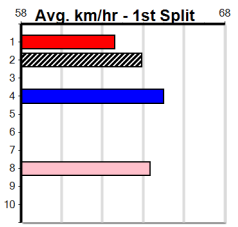

Meadows (MEP)

NORTHERN FNL

Distance: 525m, Race Type: Mixed 6/7, Total Prizemoney: \$3,185
1st: \$2,100, 2nd: \$620, 3rd: \$310, 4th: \$155

3

12:09PM

(VIC time)

WHITE WHALE (4) can explode out to an early lead and should prove hard to catch. BARROGA GAL (1) will get plenty of Cover early and is suited to the smaller line up. CHLOES CHINA (8) must be respected.