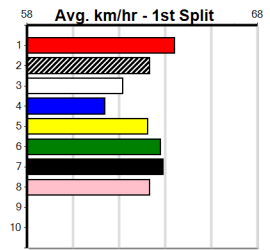

1
11:39AM

(VIC time)

Distance: 525m, Race Type: Maiden, Total Prizemoney: $2,710
1st: $1,800, 2nd: $520, 3rd: $260, 4th: $130

WHEEL AND GO (1) was a strong effort when placed on debut and from a good draw today looks well placed to break his maiden. AMRON DAN (2) has plenty of ability and can pour the pressure on in the middle stages. BOLT LIKE ELKIE (7) has early speed.

Watchdog Tips: **1** **2** **7** **8** **Bet:** Box Trifecta 1,2,7,8 ($10 for 41.67%)

Box History

Form	Box	Wgt	Dist	Track	Date	Time	BON	Margin	1st/2nd (Time)	PIR	Checked	Comment	W/R	Split 1	S/P	Grade
1																
WHEEL AND GO [M]																
No luck on debut when a strong placing, go close. $4.00																
BK Dog Oct-20 Sire: BENALI Dam: ERELDA BALE Trainer: Tim Britton (Lara)																
Owner(s): R Britton																
Winning Distances: < 300m (0) 300 - 399m (0) 400 - 499m (0) 500 - 599m (0) 600 - 699m (0) > 700m (0)																
Winning Weights:																
3rd (7) 36.0 515 SAP R3 08-May-22 30.12 29.07 5.50L HIGH TRIBE RICO (29.75) M/4544 5.24 $8.30 MH																
Last 3 wins NOT included above																
<table border="1"> <caption>Box History</caption> <thead> <tr> <th>Bx</th> <th>1st</th> <th>2nd</th> <th>3rd</th> <th>4th</th> <th>5th</th> <th>6th</th> <th>7th</th> <th>8th</th> </tr> </thead> <tbody> <tr><td>1</td><td></td><td></td><td></td><td></td><td></td><td></td><td></td><td></td></tr> <tr><td>2</td><td></td><td></td><td></td><td></td><td></td><td></td><td></td><td></td></tr> <tr><td>3</td><td></td><td></td><td></td><td></td><td></td><td></td><td></td><td></td></tr> <tr><td>4</td><td></td><td></td><td></td><td></td><td></td><td></td><td></td><td></td></tr> <tr><td>5</td><td></td><td></td><td></td><td></td><td></td><td></td><td></td><td></td></tr> <tr><td>6</td><td></td><td></td><td></td><td></td><td></td><td></td><td></td><td></td></tr> <tr><td>7</td><td></td><td></td><td>1</td><td></td><td></td><td></td><td></td><td></td></tr> <tr><td>8</td><td></td><td></td><td></td><td></td><td></td><td></td><td></td><td></td></tr> </tbody> </table>																
<table border="1"> <tr><td>Prize Best</td><td colspan="2"></td><td>$260.00</td></tr> <tr><td>Starts</td><td>1-0-0-1</td><td></td><td>FSH</td></tr> <tr><td>Trk/Dts</td><td>0-0-0-0</td><td></td><td></td></tr> <tr><td>APM</td><td></td><td></td><td>208</td></tr> </table>																

Box History

2																
AMRON DAN [M]																
Top effort two runs back, mid race speed, danger. $5.50																
BK Dog Jul-20 Sire: ZAMBORA BROCKIE Dam: MIAMI FERNANDO Trainer: Darren Geyer (Moolap)																
Owner(s): J Psaila																
Winning Distances: < 300m (0) 300 - 399m (0) 400 - 499m (0) 500 - 599m (0) 600 - 699m (0) > 700m (0)																
Winning Weights:																
7th (5) 32.1 425 BEN R2 13-Apr-22 25.01 23.61 16.00 I'M TALKING (23.93) M/767 6.69 $14.40 MSF																
4th (6) 32.5 525 MEP R1 20-Apr-22 30.96 29.73 9.50L MEPUNGA TESS (30.30) M/4645 SW 5.38 $4.00 M																
2nd (5) 32.4 525 MEP R1 27-Apr-22 30.10 30.02 1.25L BENALLA BANDIT (30.02) M/3222 5.24 $2.10 M																
6th (7) 32.2 450 SHP R1 02-May-22 26.06 25.00 11.00 MY BRO BLAZER (25.35) M/686 6.86 $5.20 MH																
6th (5) 32.3 515 SAP R4 08-May-22 30.31 29.07 10.00 CASH IT IN (29.64) M/4666 5.27 $4.40 MH																
4th (2) 32.6 500 BEN R1 03-Jun-22 29.00 28.15 13.00 REGRET (28.15) M/455 6.87 $4.30 MH																
2nd (3) 32.9 500 BEN R2 10-Jun-22 28.29 27.88 1.25L LAWLESS (28.21) M/332 6.69 $8.80 MF																
7th (5) 32.9 450 BAL R2 17-Jun-22 25.73 24.94 7.50L COLLINDA CHIPS (25.23) M/887 6.81 $67.10 GL																
Last 3 wins NOT included above																
<table border="1"> <caption>Box History</caption> <thead> <tr> <th>Bx</th> <th>1st</th> <th>2nd</th> <th>3rd</th> <th>4th</th> <th>5th</th> <th>6th</th> <th>7th</th> <th>8th</th> </tr> </thead> <tbody> <tr><td>1</td><td></td><td></td><td></td><td></td><td></td><td></td><td></td><td></td></tr> <tr><td>2</td><td></td><td></td><td></td><td>1</td><td></td><td></td><td></td><td></td></tr> <tr><td>3</td><td>1</td><td></td><td></td><td></td><td></td><td></td><td></td><td></td></tr> <tr><td>4</td><td></td><td></td><td></td><td></td><td></td><td></td><td></td><td></td></tr> <tr><td>5</td><td>1</td><td></td><td></td><td></td><td></td><td>1</td><td>2</td><td></td></tr> <tr><td>6</td><td></td><td></td><td></td><td>1</td><td></td><td></td><td></td><td></td></tr> <tr><td>7</td><td></td><td></td><td></td><td></td><td></td><td>1</td><td></td><td></td></tr> <tr><td>8</td><td></td><td></td><td>1</td><td></td><td></td><td></td><td></td><td></td></tr> </tbody> </table>																
<table border="1"> <tr><td>Prize Best</td><td colspan="2"></td><td>$1925.00</td></tr> <tr><td>Starts</td><td>9-0-2-1</td><td></td><td>NBT</td></tr> <tr><td>Trk/Dts</td><td>2-0-1-0</td><td></td><td></td></tr> <tr><td>APM</td><td></td><td></td><td>1559</td></tr> </table>																

Box History

3																
SCOTT MONSTER [M]																
Shows some promise, new here, prefer to watch. $13.00																
BK Dog Oct-20 Sire: MY REDEEMER Dam: IMMORTAL DREAM Trainer: Lachlan Scott (Tatura)																
Owner(s): E Bowles																
Winning Distances: < 300m (0) 300 - 399m (0) 400 - 499m (0) 500 - 599m (0) 600 - 699m (0) > 700m (0)																
Winning Weights:																
2nd (6) 35.4 385 SHP R1 30-May-22 22.37 21.63 6.50L PERFECT WILLOW (21.94) S/63 8.77 $9.30 MH																
2nd (6) 35.3 385 SHP R3 06-Jun-22 22.31 21.47 3.5L PERFECT WILLOW (22.08) M/42 8.57 $11.50 MF																
6th (5) 34.8 450 SHP R1 16-Jun-22 26.35 25.44 9.00L BEEP BOP (25.75) M/666 6.95 $2.30 T3-M																
Last 3 wins NOT included above																
<table border="1"> <caption>Box History</caption> <thead> <tr> <th>Bx</th> <th>1st</th> <th>2nd</th> <th>3rd</th> <th>4th</th> <th>5th</th> <th>6th</th> <th>7th</th> <th>8th</th> </tr> </thead> <tbody> <tr><td>1</td><td></td><td></td><td></td><td></td><td></td><td></td><td></td><td></td></tr> <tr><td>2</td><td></td><td></td><td></td><td></td><td></td><td></td><td></td><td></td></tr> <tr><td>3</td><td></td><td></td><td></td><td></td><td></td><td></td><td></td><td></td></tr> <tr><td>4</td><td></td><td></td><td></td><td></td><td></td><td></td><td></td><td></td></tr> <tr><td>5</td><td></td><td></td><td></td><td></td><td></td><td>1</td><td></td><td></td></tr> <tr><td>6</td><td></td><td></td><td>2</td><td></td><td></td><td></td><td></td><td></td></tr> <tr><td>7</td><td></td><td></td><td></td><td></td><td></td><td></td><td></td><td></td></tr> <tr><td>8</td><td></td><td></td><td></td><td></td><td></td><td></td><td></td><td></td></tr> </tbody> </table>																
<table border="1"> <tr><td>Prize Best</td><td colspan="2"></td><td>$1260.00</td></tr> <tr><td>Starts</td><td>3-0-2-0</td><td></td><td>FSH</td></tr> <tr><td>Trk/Dts</td><td>0-0-0-0</td><td></td><td></td></tr> <tr><td>APM</td><td></td><td></td><td>1260</td></tr> </table>