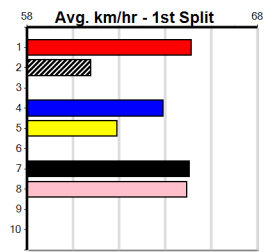

HOUDINI BOY @ STUD

9

2:15PM

(VIC time)

Distance: 600m, Race Type: Mixed 4/5, Total Prizemoney: $3,965
1st: $2,650, 2nd: $750, 3rd: $375, 4th: $190

KINROCK STAR (2) caught the eye when he ran down a strong type at Traralgon last week and he will appreciate the step up in distance. COURTEOUS REIKO (1) is perfectly drawn and will explode in the middle stages. NICMAC MISS (8) is a threat.

Watchdog Tips: 2 1 8 7 Bet: Trifecta 1,2/1,2/7,8 ($10 - 250%)

COURTEOUS REIKO [5] Perfectly drawn, explodes mid race, danger. $2.40
Owner(s): J Fry
Winning Distances: < 300m (0) 300 - 399m (0) 400 - 499m (5) 500 - 599m (3) 600 - 699m (1) > 700m (0)
Box History table

KINROCK STAR [5] Amazing run last week to score, hard to hold out. $2.40
Owner(s): R Mowat
Winning Distances: < 300m (0) 300 - 399m (0) 400 - 499m (1) 500 - 599m (6) 600 - 699m (1) > 700m (0)
Box History table

*** VACANT BOX ***
Owner(s):
Winning Distances: < 300m (0) 300 - 399m (0) 400 - 499m (0) 500 - 599m (0) 600 - 699m (0) > 700m (0)
Box History

I'M A PSYCHO [5] Meets some smart ones here, needs it easier. $41.00
Owner(s): R Romyn
Winning Distances: < 300m (0) 300 - 399m (1) 400 - 499m (0) 500 - 599m (2) 600 - 699m (2) > 700m (0)
Box History table

LINE SEEKER (NSW)[4] Strong type but needs it longer, place at best. $23.00
Owner(s): SCOTLAND (SYN), D Ireland, C Scott, A Scott, D Scott
Winning Distances: < 300m (0) 300 - 399m (0) 400 - 499m (1) 500 - 599m (5) 600 - 699m (4) > 700m (4)
Box History table