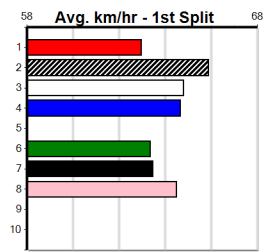

NFNL (3-6 WINS) HT1

Distance: 600m, Race Type: Restricted Win Heat, Total Prizemoney: $3,725
1st: $2,500, 2nd: $700, 3rd: $350, 4th: $175

ZIPPING JAMES (1) was brilliant in winning here two starts back over 525m and if he can step on terms he is the one to catch. PANDA MICK (2) can lead or come off the speed to win here. TASTE THE GOLD (3) can make a mid race move.

Watchdog Tips: 1 2 3 6 Bet: Exacta 1,2/1,2,3 ($10 for 250%)

Horse card for ZIPPING JAMES (NSW)[5] with details on owner, sire, dam, winning distances, weights, and race history. Includes a 'Box History' table and prize information.

Horse card for PANDA MICK [5] with details on owner, sire, dam, winning distances, weights, and race history. Includes a 'Box History' table and prize information.

Horse card for TASTE THE GOLD [5] with details on owner, sire, dam, winning distances, weights, and race history. Includes a 'Box History' table and prize information.

Horse card for LEFT RIGHT NOW (QLD)[5] with details on owner, sire, dam, winning distances, weights, and race history. Includes a 'Box History' table and prize information.

Horse card for *** VACANT BOX *** with details on owner, sire, dam, winning distances, and prize information.