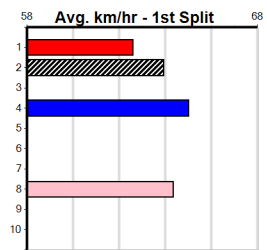

NORTHERN FNL

3

12:09PM

(VIC time)

Distance: 525m, Race Type: Mixed 6/7, Total Prizemoney: $3,185
1st: $2,100, 2nd: $620, 3rd: $310, 4th: $155

WHITE WHALE (4) can explode out to an early lead and should prove hard to catch. BARROGA GAL (1) will get plenty of Cover early and is suited to the smaller line up. CHLOES CHINA (8) must be respected.

Watchdog Tips: **4** **1** **8** **2** **Bet:** **Box Quinella 1,4 ($10 for 1000%)**

1

BARROGA GAL [7] **Strong type, small line up suits, major player.** **$2.80**
BD Bitch Mar-20 Sire: BARCIA BALE Dam: TASTE DA RAINBOW
Owner(s): B Nye Trainer: Brett Nye (Barrooga)
Winning Distances: < 300m (0) 300 - 399m (0) 400 - 499m (1) 500 - 599m (0) 600 - 699m (0) > 700m (0)
Winning Weights: 28.2(1)

2nd	3rd	4th	5th	6th	7th	8th
(3) 28.4 520 GEL R5 18-Mar-22 30.52 30.36 2.50L DARK MILLINER (30.36) M/7752 C4 . . . 5.69 $1.70 RW	(3) 29.2 595 SAP R4 27-Mar-22 35.23 33.88 14.00 ASTON PRIDE (34.30) M/5555 C11 . . . 9.85 $6.20 X67	(2) 29.2 525 MEP R2 30-Mar-22 31.04 29.98 2.25L BLOW MY MIND (30.89) M/6445 C8 . . . 5.41 $2.50 7	(3) 28.7 525 MEP R2 06-Apr-22 30.53 29.76 7.00L PATRIOT EARHART (30.06) M/5333 C6 . . . 5.27 $8.00 X67H	(1) 28.8 525 MEP R6 13-Apr-22 30.79 29.77 14.00 PATRIOT EARHART (29.84) S/8777 . . . 5.52 $7.80 X67F	(6) 28.8 460 GEL R11 19-Apr-22 26.09 25.69 2.25L TOM KEEPING (25.95) M/633 . . . 6.88 $6.70 X67	(7) 28.5 460 GEL R7 26-Apr-22 26.09 25.70 6.00L STREET OF DREAMS (25.70) M/433 . . . 6.85 $1.50 7

T (2) 28.0 650 WBL R7 04-May-22 0.00 37.86 . ASTON PABLO (37.86) M/777 . . V21 . 18.38 $10.30 RW

Last 3 wins NOT included above

1st	2nd	3rd	4th	5th	6th	7th	8th
(8) 28.2 400 GEL R1 01-Mar-22 22.77 22.56 2.75L DAN'S BUTLER (22.95) S/21 C2 . . . 8.53 $1.60 M							

Box History

Bx	1st	2nd	3rd	4th	5th	6th	7th	8th
1					1			
2			1	2				
3		1	1	1				
4		2						
5								
6			2					
7		1						
8	1				1			

Prize Best $4275.00
Starts NBT
Trk/Dts 16-1-4-4
APM 3-0-0-1 2485

2

SUMMER LOVIN' [7] **Steady effort past few here, place at best here.** **$23.00**
BK Bitch Jan-20 Sire: MY REDEEMER Dam: SUMMER NIGHTS
Owner(s): D Plumridge Trainer: Jennifer Thorpe (Arthurs Creek)
Winning Distances: < 300m (0) 300 - 399m (0) 400 - 499m (1) 500 - 599m (0) 600 - 699m (0) > 700m (0)
Winning Weights: 27.6(1)

4th	5th	6th	7th	8th
(6) 27.1 350 HVL R9 10-May-22 20.47 19.68 3.00L JESSE'S SHOUT (20.26) M/2 . . . 6.84 $8.80 M	(1) 27.2 400 GEL R3 17-May-22 23.03 22.42 4.25L ZHENYE BALE (22.73) M/22 . . SW . 8.69 $6.60 M	(3) 27.6 400 GEL R2 21-May-22 23.38 22.60 0.75L HOLD ON LOVE (23.42) M/21 . . SW . 8.72 $6.50 M	(7) 27.1 350 HVL R6 27-May-22 20.15 19.38 5.50L AFTER HOURS (19.78) M/3 . . . 6.77 $18.70 T3-RW	(3) 27.4 525 MEP R9 01-Jun-22 31.46 30.14 12.00 NATTEO BALE (30.63) M/5555 . . . 5.39 $65.80 X67H

(1) 27.3 450 BAL R5 04-Jun-22 26.17 25.75 4.50L POPPY'S PRIDE (25.87) M/543 . . . 6.85 $28.80 X67

(6) 27.1 525 MEP R2 08-Jun-22 31.13 30.13 12.00 FAST MILKMAN (30.35) M/5554 . . . 5.36 $27.30 7

(6) 27.0 525 MEP R9 15-Jun-22 31.82 30.21 15.00 MY BONNEVILLE (30.83) M/5455 . . . 5.42 $38.10 7

Last 3 wins NOT included above

Box History

Bx	1st	2nd	3rd	4th	5th	6th	7th	8th
1		1		1				
2				1	1			
3	1			1		2		
4		1	1	1	1			
5								
6				3	1	1		
7					1			
8			1	1	1			

Prize Best $2810.00
Starts NBT
Trk/Dts 21-1-2-2
APM 7-0-0-0 2196

3

*** VACANT BOX ***

Sire: Dam: Trainer:

Owner(s):
Winning Distances: < 300m (0) 300 - 399m (0) 400 - 499m (0) 500 - 599m (0) 600 - 699m (0) > 700m (0)
Winning Weights:

Box History