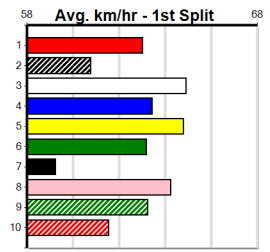

TOPCAT VIDEO FINAL

2

11:54AM

(VIC time)

Distance: 525m, Race Type: Maiden Final, Total Prizemoney: $8,875
1st: $5,900, 2nd: $1,700, 3rd: $850, 4th: $425

MEPUNGA RAIDER (1) blew his rivals away in recording the fastest heat winning time of 30.21 and a repeat performance would see him winning again. RUMOUR IS (4) was a tad unlucky not to score in her heat and will be better for the run.

Watchdog Tips: 1 4 7 2 Bet: Exacta 1/4 ($10 for 1000%)

MEPUNGA RAIDER [7] Fastest heat winner by far, looks the goods. $1.70
Owner(s): B Smith
Winning Distances: < 300m (0) 300 - 399m (0) 400 - 499m (0) 500 - 599m (1) 600 - 699m (0) > 700m (0)
Box History table and statistics.

LIVE IN INFAMY [M] Powered home to be placed in heat, trifecta value. $18.00
Owner(s): M Crowe
Winning Distances: < 300m (0) 300 - 399m (0) 400 - 499m (0) 500 - 599m (0) 600 - 699m (0) > 700m (0)
Box History table and statistics.

CUBAN CIGAR [M] Got tired after leading in heat, can improve. $13.00
Owner(s): Vi Alskar Hundar (SYN), A Lie, J Sharp
Winning Distances: < 300m (0) 300 - 399m (0) 400 - 499m (0) 500 - 599m (0) 600 - 699m (0) > 700m (0)
Box History table and statistics.

RUMOUR IS (NSW)[M] Unlucky not to win in her heat, major player. $5.00
Owner(s): K Osborne
Winning Distances: < 300m (0) 300 - 399m (0) 400 - 499m (0) 500 - 599m (0) 600 - 699m (0) > 700m (0)
Box History table and statistics.

DERRY GIRL [7] Front runner, keeps improving, tougher here. $26.00
Owner(s): A Hyde
Winning Distances: < 300m (0) 300 - 399m (0) 400 - 499m (0) 500 - 599m (1) 600 - 699m (0) > 700m (0)
Box History table and statistics.