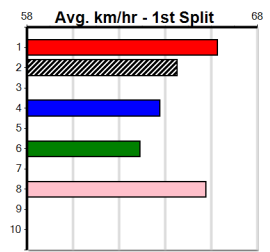

MC LABOUR (2-4 WINS)

4

12:30PM

(VIC time)

Distance: 730m, Race Type: Restricted Win, Total Prizemoney: $3,725
1st: $2,500, 2nd: $700, 3rd: $350, 4th: $175

ON THE OFF (8) continues to impress and can really burn through the middle section. RYEBUCK TEARS (1) will show early speed have a mid race flat patch and get into another gear in the run home. SALLY INTENTION (2) was a top effort last start.

Watchdog Tips: **8** **1** **2** **4** **Bet:** **Box Quinella 1,8 ($10 for 1000%)**

Form Box	Wgt	Dist	Track	Date	Time	BON	Margin	1st/2nd (Time)	PIR	Checked	Comment	WR	Split 1	S/P	Grade	
1	RYEBUCK TEARS (NSW)[5] Continues to improve, top win last week, danger. $2.40															
	BK Bitch Jul-20 Sire: FERNANDO BALE Dam: TEARS SIAM Trainer: Tim Britton (Lara)															
	Owner(s): M Britton															
	Winning Distances: < 300m (0) 300 - 399m (0) 400 - 499m (0) 500 - 599m (1) 600 - 699m (1) > 700m (1)															
	Winning Weights: 27.4(1) 27.8(1) 28.0(1)															
	4th (1)	27.5	525	MEP	R3	13-Apr-22	30.69	29.77	4.00L MONIQUE KEEPING (30.41)	Q/4434	.	.	.	5.16	$4.70	X67
	5th (5)	27.6	525	MEP	R2	20-Apr-22	30.78	29.73	7.00L DOOKIE DEVIL (30.30)	M/4566	.	.	.	5.22	$15.00	7
	5th (8)	28.0	600	MEA	R1	14-May-22	35.59	34.46	7.50L PLAY NICE (35.07)	Q/1135	.	.	.	9.17	$9.70	X67
	6th (5)	27.6	600	MEA	R1	21-May-22	35.38	34.54	8.00L PLAY NICE (34.84)	M/2236	.	.	.	9.19	$28.60	X67
	6th (6)	27.5	600	MEP	R4	25-May-22	35.70	34.45	8.00L UNLEADED DIESEL (35.14)	S/6866	.	.	.	9.70	$5.30	RW
3rd (7)	28.0	600	MEP	R2	01-Jun-22	35.94	35.32	7.50L WORRY LESS (35.44)	Q/2443	.	.	.	9.29	$4.30	RW	
1st (4)	27.8	600	MEP	R4	08-Jun-22	34.91	34.91	3.75L LIVE IN INFAMY (35.16)	Q/2221	.	.	.	9.20	$1.90	RW	
1st (5)	27.4	730	MEP	R4	15-Jun-22	43.78	43.78	4.25L MILLIE BALE (44.08)	Q/1111	.	SW	.	4.94	$2.00	RW	
Last 3 wins NOT included above																
1st (1)	28.0	525	MEP	R1	23-Feb-22	30.58	30.00	0.10L PLAY NICE (30.59)	M/1122	.	.	.	5.15	$2.40	M	
Prize Best Starts Trk/Dts APM $9450.00 43.78(5)-15/6/22 16-3-1-4 1-1-0-0 7536																

2	SALLY INTENTION [6] Front runner, on the improve, warrants respect. $7.00															
	BK Bitch Apr-20 Sire: FERNANDO BALE Dam: SHAE'S INTENTION Trainer: Todd O'Neill (Pearcedale)															
	Owner(s): O'Neill Racing (SYN), T O'Neill, D O'Neill, T O'Neill, M O'Neill, T O'Neill															
	Winning Distances: < 300m (0) 300 - 399m (0) 400 - 499m (0) 500 - 599m (2) 600 - 699m (0) > 700m (0)															
	Winning Weights: 28.1(1) 28.5(1)															
	6th (4)	28.5	350	HVL	R9	12-Apr-22	20.20	19.42	6.50L CHOP (19.76)	M/6	.	.	.	6.82	$11.70	X67
	8th (2)	28.2	395	TRA	R4	18-Apr-22	23.37	22.36	15.00 OODNADATTA MAN (22.38)	M/788	.	V3	.	3.94	$6.40	T3-RW
	4th (7)	28.4	525	MEA	R1	23-Apr-22	30.72	30.02	5.00L ON THE OFF (30.38)	M/5444	.	.	.	5.30	$48.10	7
	1st (1)	28.1	545	BAL	R2	27-Apr-22	31.34	30.75	5.00L ASTON ARIELLE (31.69)	M/1111	.	SW	.	6.83	$2.60	RW
	4th (8)	28.6	680	WGL	R3	03-May-22	39.82	39.59	3.5L TARGOD SHIRLEY (39.59)	M/444	.	.	.	18.82	$11.40	RW
7th (4)	29.1	660	BAL	R5	26-May-22	39.52	38.26	18.00 GRACLYN BALE (38.26)	M/7777	.	.	.	13.31	$61.20	S	
2nd (4)	28.3	680	WGL	R3	09-Jun-22	39.91	39.79	0.75L OBSESSION AGOGO (39.87)	Q/112	.	.	.	18.46	$3.60	RW	
2nd (2)	28.1	660	BAL	R4	17-Jun-22	38.27	37.99	0.75L ASTON PABLO (38.23)	Q/1111	.	SW	.	12.75	$54.50	GL	
Last 3 wins NOT included above																
1st (2)	28.5	515	SAP	R2	23-Jan-22	30.40	29.17	1.00L PAPALIA BALE (30.47)	M/4211	.	C3	.	5.29	$5.00	M	
Prize Best Starts Trk/Dts APM $13380.00 NBT 14-2-3-1 1-0-0-1 11308																

3	*** VACANT BOX ***														
	Sire: Dam: Trainer:														
	Owner(s):														
	Winning Distances: < 300m (0) 300 - 399m (0) 400 - 499m (0) 500 - 599m (0) 600 - 699m (0) > 700m (0)														
	Winning Weights:														
	Box History														
	Prize Best Starts Trk/Dts APM