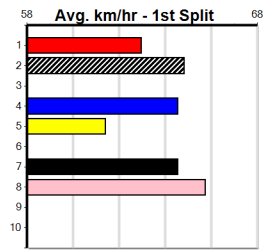

MC SECURITY (3-6 WINS) HT2

Distance: 600m, Race Type: Restricted Win Heat, Total Prizemoney: $3,725
1st: $2,500, 2nd: $700, 3rd: $350, 4th: $175

ASTON LAURENT (1) hugged the rails in her powerful win here on Saturday night and look suited here. BAROOGA BOY (8) can muster quickly soon after the lids open and can set the early tempo. WEBLEC CRUISER (4) has plenty of ability.

Watchdog Tips: 1 8 4 5 Bet: Box Trifecta 1,4,8 ($10 for 166.67%)

ASTON LAURENT [5] Keen railer, top win here last start, go close. $2.40
BK Bitch Dec-19 Sire: ASTON KIMETTO Dam: ASTON JADORE
Owner(s): R Borda
Trainer: James Kirk (Pascoe Vale)
Winning Distances: < 300m (0) 300 - 399m (0) 400 - 499m (1) 500 - 599m (4) 600 - 699m (0) > 700m (0)
Winning Weights: 29.7(1) 30.0(1) 30.2(1) 30.3(1) 30.4(1)
Box History table and Last 3 wins NOT included above.

CLIPS [5] Last two runs have been solid, place claims again. $12.00
BK Dog Mar-20 Sire: MY REDEEMER Dam: ANGEL DASH
Owner(s): M Brunato
Trainer: Jason Sharp (Avalon)
Winning Distances: < 300m (0) 300 - 399m (0) 400 - 499m (2) 500 - 599m (2) 600 - 699m (0) > 700m (0)
Winning Weights: 29.6(1) 30.0(1) 30.1(1) 30.2(1)
Box History table and Last 3 wins NOT included above.

*** VACANT BOX ***
Sire: Dam:
Owner(s):
Trainer:
Winning Distances: < 300m (0) 300 - 399m (0) 400 - 499m (0) 500 - 599m (0) 600 - 699m (0) > 700m (0)
Winning Weights:

WEBLEC CRUISER [5] Strong type has the talent, must respect. $3.80
BD Dog Nov-19 Sire: KINLOCH BRAE Dam: WEBLEC ROSE
Owner(s): WEBLANG (SYN), A Langton, J Weber, N Loechel
Trainer: James Shaw (Seymour)
Winning Distances: < 300m (0) 300 - 399m (0) 400 - 499m (5) 500 - 599m (1) 600 - 699m (0) > 700m (0)
Winning Weights: 30.8(1) 31.1(1) 32.0(2) 32.7(1) 33.0(1)
Box History table and Last 3 wins NOT included above.

UNDER ARREST [5] Promising type, can rattle home, keep safe. $6.50
BK Dog Feb-20 Sire: SUPERIOR PANAMA Dam: SWEET IT IS
Owner(s): N Mcdonald
Trainer: Ned Mcdonald (Pearcedale)
Winning Distances: < 300m (0) 300 - 399m (0) 400 - 499m (0) 500 - 599m (5) 600 - 699m (0) > 700m (0)
Winning Weights: 33.6(1) 33.8(1) 33.9(1) 34.2(1) 34.5(1)
Box History table and Last 3 wins NOT included above.