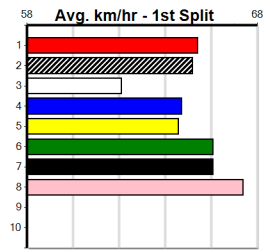

TAB - LONG MAY WE PLAY

Distance: 525m, Race Type: Mixed 4/5, Total Prizemoney: $3,390
1st: $2,250, 2nd: $650, 3rd: $325, 4th: $165

CARRY ON ANGEL (2) is the class runner here and he is expected to lead from start to finish. KEEP IT BLACK (7) is better suited to an inside draw but is better than most of these. ALCINDOR (6) is good enough to lead and cause an upset.

Watchdog Tips: 2 7 6 4 Bet: Win 2

SHOWTIME BOOMER [4] Handy type but may get buried back early. $18.00
Owner(s): J Burleigh
Sire: BLAZIN' BOMBER Dam: ZIPPING EMMA
Trainer: Claire Allen (Greendale)

CARRY ON ANGEL [5] Class edge, potential leader, the one to beat. $2.00
Owner(s): THE TWO POMS (SYN), P Bryant, R Bryant, D Rose, C Rose
Sire: MEPUNGA BLAZER Dam: COLDEN STAR
Trainer: Tim Britton (Lara)

CHARANGO [4] Slow beginner, needs a jam up to be a chance. $41.00
Owner(s): S Porteus
Sire: BANJO BOY Dam: ZIPPING SCARLET
Trainer: William Major (Tanjil South)

OUR TIE BREAKER [5] Capable, will move out early, place claims. $10.00
Owner(s): Hill Partington Syn (SYN), R Hill, R Partington
Sire: OUT OF RANGE Dam: RINGADING SISTER
Trainer: Richard Hill (Frankston)

TROUT [4] Mid race motor but drawn to find trouble. $23.00
Owner(s): Hashtagredbackracing (SYN), D Harwood, D Smythe, B Morrison
Sire: MEPUNGA BLAZER Dam: MEPUNGA MOSS
Trainer: Adam Rademaker (Romsey)