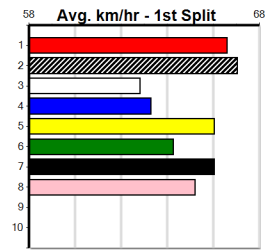

6

1:12PM

(VIC time)

Distance: 525m, Race Type: Grade 5, Total Prizemoney: $3,185
1st: $2,100, 2nd: $620, 3rd: $310, 4th: $155

ADELMO BALE (1) is an exciting prospect who will be running fast early sectionals on the arm.
AMBUSHED (4) can find trouble in his races but has loads of ability. JOHNNY ONE THING (2) should be prominent from the outset.

Watchdog Tips: 1 4 2 5 Bet: Win 1

Form Box for ADELMO BALE (NSW)[5]. Includes details on owner (B Wheeler), sire (FERNANDO BALE), dam (URSULA BALE), and winning distances. Box history table shows performance from race 1 to 8.

Form Box for JOHNNY ONE THONG [5]. Includes details on owner (G Mckinley), sire (BANJO BOY), dam (NITRO PRINCESS), and winning distances. Box history table shows performance from race 1 to 8.

Form Box for RARE SAPPHIRE [5]. Includes details on owner (R Marriner), sire (LIGHTNING FRANK), dam (KYL'S ME MATE), and winning distances. Box history table shows performance from race 1 to 8.

Form Box for AMBUSHED [5]. Includes details on owner (N Mcdonald), sire (SUPERIOR PANAMA), dam (SWEET IT IS), and winning distances. Box history table shows performance from race 1 to 8.

Form Box for OUR FABIO [5]. Includes details on owner (S Davis), sire (COSMIC RUMBLE), dam (SWEET SPUD), and winning distances. Box history table shows performance from race 1 to 8.