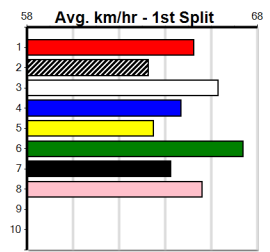

Meadows (MEP)

5

12:47PM

(VIC time)

KCR PET TRANSPORT (225+ RANK)

Distance: 525m, Race Type: Grade 5 No Penalty, Total Prizemoney: $3,185
1st: $2,100, 2nd: $620, 3rd: $310, 4th: $155

GENERAL PAYTON (3) was unlucky not to cross and win here last week from a wide box and drawn closer to the rails today he can make every post a winner. MR BUCK LEE (1) was a brilliant effort here two starts back when placed behind an elite sprinter.

Watchdog Tips: 3 1 8 7 Bet: Win 3

MR. BUCK LEE [5] Brilliant here two runs back, danger. $3.80
WBK Dog Jul-19 Sire: COSMIC RUMBLE Dam: MISS GYPSY LEE
Owner(s): LECCHINO SYND (SYN), N Lecchino, S Lecchino, N Lecchino
Trainer: Nick Lecchino (Lethbridge)
Winning Distances: < 300m (0) 300 - 399m (0) 400 - 499m (7) 500 - 599m (2) 600 - 699m (0) > 700m (0)
Winning Weights: 28.6(1) 28.8(2) 28.9(1) 29.0(1) 29.1(2) 29.3(2)
Box History table and Prize Best Starts Trk/Dts APM details.

DESMONDE [5] Needs to lead to show best form, tested. $18.00
BK Dog Aug-19 Sire: DYNA VILLA Dam: GAZER BALE
Owner(s): G Jenkin
Trainer: Michael Bewley (Pentland Hills)
Winning Distances: < 300m (0) 300 - 399m (3) 400 - 499m (6) 500 - 599m (0) 600 - 699m (0) > 700m (0)
Winning Weights: 29.7(2) 29.8(1) 30.0(1) 30.2(2) 30.3(1) 30.4(1) 30.5(1)
Box History table and Prize Best Starts Trk/Dts APM details.

GENERAL PAYTON (NSW)[5] Potential leader, can run fast sectionals, yes. $2.40
BK Dog Apr-19 Sire: FERNANDO BALE Dam: PAYTON HILL
Owner(s): R Marriner
Trainer: Reginald Marriner (Lalor)
Winning Distances: < 300m (0) 300 - 399m (0) 400 - 499m (2) 500 - 599m (2) 600 - 699m (0) > 700m (0)
Winning Weights: 31.1(1) 31.5(1) 32.5(1) 32.6(1)
Box History table and Prize Best Starts Trk/Dts APM details.

ENCHANTING [5] poorly drawn, lacks early speed, luck needed. $31.00
F Bitch Jan-19 Sire: RIVERGUM DRIVE Dam: KILTAH MAGIC
Owner(s): Alleyway Morizzi (SYN), C Alleyway, J Morizzi
Trainer: Mark Giddings (Myrningong)
Winning Distances: < 300m (0) 300 - 399m (0) 400 - 499m (3) 500 - 599m (0) 600 - 699m (2) > 700m (1)
Winning Weights: 27.4(1) 27.8(2) 28.0(1) 28.1(1) 28.2(1)
Box History table and Prize Best Starts Trk/Dts APM details.

BLUE STINGRAY [5] Steady type, draw is a worry, place at best. $26.00
BE Dog Oct-19 Sire: RONRAY SPIRIT Dam: FANCY STICHES
Owner(s): Family Business (SYN), K Reid, G Reid, T Reid
Trainer: Terrence Reid (Yuroke)
Winning Distances: < 300m (0) 300 - 399m (0) 400 - 499m (3) 500 - 599m (0) 600 - 699m (0) > 700m (0)
Winning Weights: 37.4(1) 37.7(1) 37.8(1)
Box History table and Prize Best Starts Trk/Dts APM details.