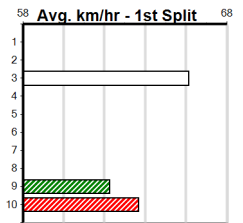

Healesville

GRV VIC BRED MAIDEN SERIES HT3

350 Metres
Maiden Heat

3

11:23AM

(VIC time)

ORSON MICK (3) has shown blistering mid race pace in his two Sandown runs and he is suited to straight track racing. DON'T IGNORE ME (6) is a well bred type and she is in very capable hands. RAISED (2) must be respected on debut.

1st $1405
2nd $400
3rd $200

Watchdog Tips: **3** **6** **2** **5** **Bet:** **Exacta 3/2,5,6 ($10 for 333.33%)**

Form	Box	Weight	Dist	Track	Date	Time	BON	Margin	1st/2nd (Time)	PIR	Checked	Comment	W/R	Split 1	S/P	Grade
1	MY SOHO STAR [M]											<i>Dam was a capable type, watch betting moves</i>				
WBK	B				Dec-19		MY REDEEMER					STARFACE				$8.00
Trainer: Michael Davison (Talbot) Owner(s): S O'brien																
<table border="1"> <thead> <tr><th colspan="8">Winning Boxes</th></tr> <tr><th>1</th><th>2</th><th>3</th><th>4</th><th>5</th><th>6</th><th>7</th><th>8</th></tr> </thead> <tbody> <tr><td>Prize</td><td></td><td></td><td></td><td></td><td></td><td></td><td></td></tr> <tr><td>Best</td><td></td><td></td><td></td><td></td><td></td><td></td><td></td></tr> <tr><td>Starts</td><td></td><td></td><td></td><td></td><td></td><td></td><td></td></tr> <tr><td>Trk/Dst</td><td></td><td></td><td></td><td></td><td></td><td></td><td></td></tr> <tr><td>APM</td><td></td><td></td><td></td><td></td><td></td><td></td><td></td></tr> </tbody> </table>																
2	RAISED [M]											<i>Dam was a Group 1 winner, sure to have support</i>				
WBD	D				Oct-19		FERNANDO BALE					ELEVATED				$3.60
Trainer: Karen Pitt (Pearcedale) Owner(s): A Manolitsis																
<table border="1"> <thead> <tr><th colspan="8">Winning Boxes</th></tr> <tr><th>1</th><th>2</th><th>3</th><th>4</th><th>5</th><th>6</th><th>7</th><th>8</th></tr> </thead> <tbody> <tr><td>Prize</td><td></td><td></td><td></td><td></td><td></td><td></td><td></td></tr> <tr><td>Best</td><td></td><td></td><td></td><td></td><td></td><td></td><td></td></tr> <tr><td>Starts</td><td></td><td></td><td></td><td></td><td></td><td></td><td></td></tr> <tr><td>Trk/Dst</td><td></td><td></td><td></td><td></td><td></td><td></td><td></td></tr> <tr><td>APM</td><td></td><td></td><td></td><td></td><td></td><td></td><td></td></tr> </tbody> </table>																
3	ORSON MICK [M]											<i>Impressive to date, can pounce on the lead, yes</i>				
F	D				Dec-19		ORSON ALLEN					BEANBAG				$2.80
Trainer: Jessica Sharp (Avalon)																
3rd (8) 33.1 300 HVL R1 24-Aug-21 16.94 16.68 3.75LNIKE APACHE (16.68) M/8 . . . 4.12 $6.70 MH																
3rd (8) 33.0 515 SAP R2 29-Aug-21 30.34 29.57 4.75LAMBUSHED (30.01) Q/1111 C1 . . . 5.18 $5.40 MH																
3rd (2) 33.2 515 SAN R1 02-Sep-21 30.18 29.22 4.00LENEMY WITHIN (29.90) M/1111 C4 . . . 5.16 $8.40 MF																
Owner(s): Beanbag (SYN), D Heathcote, D Hogarth, P Hilton-wood, C Heathcote, J Sharp																
<table border="1"> <thead> <tr><th colspan="8">Winning Boxes</th></tr> <tr><th>1</th><th>2</th><th>3</th><th>4</th><th>5</th><th>6</th><th>7</th><th>8</th></tr> </thead> <tbody> <tr><td>Prize</td><td></td><td></td><td></td><td></td><td></td><td></td><td></td></tr> <tr><td>Best</td><td></td><td></td><td></td><td></td><td></td><td></td><td></td></tr> <tr><td>Starts</td><td></td><td></td><td></td><td></td><td></td><td></td><td></td></tr> <tr><td>Trk/Dst</td><td></td><td></td><td></td><td></td><td></td><td></td><td></td></tr> <tr><td>APM</td><td></td><td></td><td></td><td></td><td></td><td></td><td></td></tr> </tbody> </table>																
4	DEWANA BE DEAN [M]											<i>Well bred but the draw is a worry, next time</i>				
BK	D				Feb-20		MY REDEEMER					DEWANA LASS				$12.00
Trainer: Matthew Dewan (Carrum Downs) Owner(s): DOZUS TWO (SYN), B Dewan, M Dewan																
<table border="1"> <thead> <tr><th colspan="8">Winning Boxes</th></tr> <tr><th>1</th><th>2</th><th>3</th><th>4</th><th>5</th><th>6</th><th>7</th><th>8</th></tr> </thead> <tbody> <tr><td>Prize</td><td></td><td></td><td></td><td></td><td></td><td></td><td></td></tr> <tr><td>Best</td><td></td><td></td><td></td><td></td><td></td><td></td><td></td></tr> <tr><td>Starts</td><td></td><td></td><td></td><td></td><td></td><td></td><td></td></tr> <tr><td>Trk/Dst</td><td></td><td></td><td></td><td></td><td></td><td></td><td></td></tr> <tr><td>APM</td><td></td><td></td><td></td><td></td><td></td><td></td><td></td></tr> </tbody> </table>																
5	TEXICALI TIGER [M]											<i>Far from disgraced on debut, must keep safe</i>				
RBD	D				Dec-19		MY REDEEMER					STARFACE				$10.00
Trainer: Michael Davison (Talbot)																
2nd (1) 30.6 300 HVL R12 24-Aug-21 17.27 16.68 4.50LDR. SLATS (16.96) M/4 C1 . . . 4.04 $10.10 MH																
Owner(s): M Davison