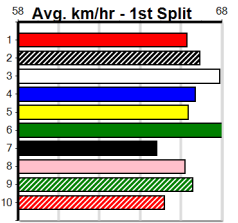

Healesville

JASON McKEOWN PHOTOGRAPHY

350 Metres

Grade 5

5

12:06PM

(VIC time)

DANIEL AVOCADO (1) has panels on these class wise and he is drawn to make every post a winner. CAMULOS (4) was impressive at Warragul two runs back and he just needs an ounce of luck early on. MY DAD BAZ (5) will be on the pace throughout.

1st $1650
2nd $475
3rd $235

Watchdog Tips: **1** **4** **5** **2** **Bet:** **Trifecta 1/2,4,5/2,3,4,5,6 ($10 - 83.33%)**

Form	Box	Weight	Dist	Track	Date	Time	BON	Margin	1st/2nd (Time)	PIR	Checked	Comment	W/R	Split 1	S/P	Grade
1 DANIEL AVOCADO [5] <i>Class above, scrapes the paint, looks good</i>																
WBK	D			Mar-18	WALK HARD				SAMSARA LASS						$1.90	
Trainer: Jessica Sharp (Avalon)																
3rd	(2)	31.3	300	HVL	R4	15-Aug-21	16.66	16.45	1.25LSLINGSHOT TITAN (16.58)	M/4	C2	.	.	3.91	$2.40	X45
3rd	(7)	31.5	300	HVL	R9	22-Aug-21	16.50	16.32	2.75LFFERDINAND BOY (16.32)	S/5	C1	.	.	3.91	$20.80	FFA
3rd	(1)	31.8	350	HVL	R6	29-Aug-21	19.21	19.03	2.50LHILL TOP JONAH (19.03)	M/3	C1	.	.	6.59	$12.30	FFA
7th	(2)	32.0	350	HVL	R6	05-Sep-21	19.70	19.13	2.50LBAROOGA SMOKE (19.53)	M/4	C8	.	.	6.71	$8.20	SH
Owner(s): B Pope																
2 JACHAR [5] <i>Owens a handy 19.44 PB here, keep safe</i>																
BK	D			Dec-18	UNLAWFUL ENTRY				WEST ON XANDI						$14.00	
Trainer: Kristie Collyer (Coburg North)																
4th	(5)	30.4	400	GEL	R10	30-Jul-21	23.22	22.65	8.00LWHISPY WATSON (22.67)	M/55	.	.	.	8.82	$9.90	5
1st	(1)	30.4	400	GEL	R11	06-Aug-21	22.80	22.42	0.75LDEEEDIE'S CHARM (22.84)	M/32	.	.	.	8.61	$14.20	5
4th	(6)	30.5	350	HVL	R11	29-Aug-21	19.60	19.03	4.75LSTREET RIOT (19.28)	M/8	C4	.	.	6.78	$28.20	5
5th	(3)	30.5	350	HVL	R6	02-Sep-21	19.57	19.09	3.00LNUNNIONG BEAR (19.38)	M/6	.	.	.	6.69	$8.80	5
Owner(s): K Collyer																
3 BRUREE TOWN [5] <i>Good record here but may get crowded early, place</i>																
WBK	D			May-19	MEPUNGA BLAZER				BRUREE JEWEL						$8.00	
Trainer: Edmund Dollery (Croydon)																
2nd	(4)	32.9	350	HVL	R7	03-Aug-21	19.39	19.32	1.25LBLACKPOOL ASTRO (19.32)	M/5	C1	.	.	6.75	$18.50	X34
3rd	(2)	33.2	350	HVL	R6	08-Aug-21	19.58	19.00	8.50LFFERDINAND BOY (19.00)	M/4	C1	.	.	6.76	$20.60	FFA
5th	(8)	33.2	350	HVL	R8	15-Aug-21	19.46	19.12	5.00LDUNCAN (19.12)	M/5	.	.	.	6.68	$21.00	FFA
3rd	(6)	33.2	350	HVL	R6	24-Aug-21	19.87	19.50	2.25LAEROPLANE ERIC (19.71)	M/5	C1	.	.	6.74	$14.10	X45
Owner(s): E Dollery																
4 CAMULOS [5] <i>Impressive effort two runs back, clear danger</i>																
WBD	D			Dec-18	FERNANDO BALE				ELSA BALE						$7.50	
Trainer: Gerry Orr (Newborough)																
6th	(4)	30.8	400	WGL	R10	30-Jul-21	22.85	22.58	4.00LTRENDING AIR (22.58)	Q/45	C1	.	.	8.51	$16.10	X45
6th	(7)	30.8	400	WGL	R3	07-Aug-21	23.04	22.46	3.00LRUMOUR IS FACT (22.85)	M/56	C4	.	.	8.51	$3.00	X45
2nd	(2)	31.0	460	WGL	R8	14-Aug-21	26.00	25.62	5.50LBLACK AVENGER (25.62)	Q/233	C4	.	.	6.52	$14.90	X45
6th	(2)	30.8	525	MEA	R4	21-Aug-21	31.05	29.86	18.00LMR. FIX IT (29.86)	M/3666	C8	.	.	5.12	$35.70	FFA
Owner(s): G Orr																
5 MY DAD BAZ [5] <i>Never headed two runs back, can threaten</i>																
F	D			Dec-18	FERNANDO BALE				TRIXTA ROX						$10.00	
Trainer: Garry Johnson (Chum Creek)																
1st	(7)	29.9	300	HVL	R12	22-Aug-21	16.82	16.32	0.50LHEADS OR TAILS (16.84)	M/1	.	.	R	3.85	$1.90	5NP
3rd	(7)	29.7	460	WGL	R5	26-Aug-21	26.68	25.85	5.50LKNIGHT ZIPPER (26.31)	Q/111	.	.	.	6.56	$5.80	5NP
1st	(2)	29.8	300	HVL	R9	03-Sep-21	16.85	16.79	1.25LLITTLE SWAGGER (16.92)	Q/1	.	.	.	3.88	$3.30	T3-5
7th	(7)	29.5	300	HVL	R1	07-Sep-21	17.22	16.73	5.50LKNUCKLE BUSTER (16.86)	M/5	C4	.	.	3.98	$12.70	X45
Owner(s): G Johnson																
6 BLAIR'S TULIP [5] <i>Racing well but does rise in class, place best</i>																
BK	D			Mar-18	COSMIC CHIEF				MISTEL ALLEN						$11.00	
Trainer: Frances Matthyssen (Red Lion)																
6th	(8)	31.1	350	HVL	R7	10-Aug-21	20.01	19.32	7.50LASTON GRENACHE (19.50)	M/5	.	.	.	6.69	$38.00	5
3rd	(3)	30.9	350	HVL	R7	13-Aug-21	19.71	19.48	3.5LTOYED (19.48)	M/3	.	.	.	6.70	$15.60	T3-5
2=	(1)	30.6	350	HVL	R8	26-Aug-21	19.80	19.67	1.00LINDY'S DREAM (19.75)	M/2	.	.	.	6.64	$8.80	T3-5
1st	(7)	30.8	350	HVL	R8	03-Sep-21	19.45	19.45	1.75LINDY'S DREAM (19.56)	M/1	.	.	.	6.59	$13.60	T3-5
Owner(s): R Matthyssen																
7 LAWFUL MAN [5] <i>May get too far back early, prefer to watch</i>