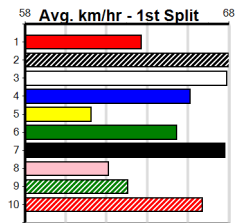

WILD GRAINS BAKERY FINAL

350 Metres

Mixed 6/7 Final

10

1:44PM

(VIC time)

CRABBY YABBY (1) blew the start in her heat when placed and with a better getaway today, she can make amends. ASTON LATHAM (3) is an exciting prospect and he just needs a clear crack in the middle stages. CHARLIE'S JAR (7) must be respected

1st $1900
2nd $550
3rd $275

Watchdog Tips: 1 3 7 4 **Bet:** Trifecta 1,3/1,3,4,7/1,2,3,4,7,8 ($10 - 41.67%)

Form	Box	Weight	Dist	Track	Date	Time	BON	Margin	1st/2nd (Time)	PIR	Checked	Comment	W/R	Split 1	S/P	Grade	
1 CRABBY YABBY (QLD)[6] <i>Drawn to lead, can carve out time, looks good</i>																	
BEF	B			Oct-19	ZINZAN BROOKE					ALPHA NEMESIS					$3.40		
Trainer: James Shaw (Seymour)																	
2nd	(4)	26.8	300	HVL	R10	08-Aug-21	16.91	16.46		0.75LSCUBA STEVE (16.86)	M/5	.	.	4.04	$3.50	X67	
1st	(7)	26.7	300	HVL	R4	17-Aug-21	16.98	16.91		0.50LCHARLIE'S JAR (17.00)	M/1	.	.	3.95	$3.10	7	
5th	(8)	26.9	515	SAP	R10	29-Aug-21	30.36	29.57		9.00LMEPUNGA STELLAR (29.74)	M/7666	C1	.	5.26	$11.80	X67	
3rd	(2)	26.8	350	HVL	R4	07-Sep-21	19.96	19.20		4.75LSMALL SOLDIER (19.63)	S/8	.	.	6.98	$2.50	X67H	
Owner(s): J Shaw																	
2 SMALL SOLDIER [5] <i>Never headed last week, harder today, place</i>																	
BK	B			Feb-19	COLLISION					JUNO AWAY					$10.00		
Trainer: David Mckenzie (Tynong North)																	
1st	(4)	25.6	311	CRN	R9	08-Mar-21	17.90	17.75		2.75LHURRICANE MISS (18.08)	M/11	C1	.	9.76	$1.30	7	
7th	(8)	25.4	311	CRN	R3	15-May-21	18.73	17.59		13.00LJAXSON MINO (17.83)	S/65	C5	.	10.23	$4.10	X67	
F	(2)	26.6	311	CRN	R10	21-Jul-21	0.00	17.65		.MISS SOMERTON (18.10)	.	C7	V28	.	$2.70	RW	
1st	(4)	26.3	350	HVL	R4	07-Sep-21	19.63	19.20		3.00LORSON AVERY (19.82)	M/1	.	.	6.54	$17.80	X67H	
Owner(s): The Two Guys (SYN), N Guy, W Guy																	
3 ASTON LATHAM [5] <i>Powerful type, can find the rail early, danger</i>																	
BK	D			Nov-18	ASTON DEE BEE					SWEET IT IS					$2.90		
Trainer: Chloe Van de maat (Healesville)																	
1st	(2)	37.9	300	HVL	R2	01-Jun-21	16.73	16.73		4.25LBRUREE FAIRY (17.02)	S/4	C4	.	4.00	$1.50	M	
1st	(8)	37.9	350	HVL	R4	20-Jun-21	19.38	19.35		4.25LVIRAL (19.67)	M/1	.	SW	.	6.63	$1.30	X67
3rd	(1)	38.7	300	HVL	R9	17-Aug-21	17.21	16.91		1.75LGEL BLASTER (17.10)	S/5	.	.	4.17	$1.10	RW	
1st	(3)	39.0	350	HVL	R3	07-Sep-21	19.59	19.20		5.50LBITTER TWIST (19.95)	S/6	C1	.	W	6.83	$1.30	X67H
Owner(s): R Borda																	
4 NINE NINE (QLD)[6] <i>Prefer out wide but is a strong type, keep safe</i>																	
RF	B			Oct-19	ZINZAN BROOKE					ALPHA NEMESIS					$12.00		
Trainer: James Shaw (Seymour)																	
1st	(7)	27.6	350	HVL	R3	08-Aug-21	19.46	19.00		0.05LLILLICO NIKKI (19.46)	M/5	C1	.	6.66	$10.40	X67	
5th	(2)	27.6	525	MEA	R1	21-Aug-21	30.72	29.86		6.00LMY BUDDY BENNY (30.32)	M/4445	C4	.	5.24	$3.20	X67	
7th	(5)	27.8	515	SAP	R10	29-Aug-21	30.51	29.57		12.00LMEPUNGA STELLAR (29.74)	M/5777	C9	.	5.22	$17.90	X67	
2nd	(6)	27.8	350	HVL	R2	07-Sep-21	19.60	19.20		2.00LCHARLIE'S JAR (19.47)	M/3	C6	.	6.66	$5.90	X67H	
Owner(s): J Shaw																	
5 BITTER TWIST (NSW)[6] <i>Capable but the draw is a worry, prefer others</i>																	
BK	D			Dec-18	MEPUNGA BLAZER					MILLDEAN FOCUS					$10.00		
Trainer: James Shaw (Seymour)																	
2nd	(8)	31.8	490	MAN	R1	30-Oct-20	28.16	27.35		1.00LWINGING IT (28.08)	422	S422	.	6.04	$2.30	N	
2nd	(6)	32.1	400	MTG	R11	26-Nov-20	23.68	23.14		3.5LDASHING PEDRO (23.43)	0	VNAIFTP28+1STAT	.	10.86	$3.40	6	
ST	(-)	31.3	385	SHP		05-Aug-21	21.91			1.25LTrial Cleared	Q/11	.	1of4	.	8.29	$.	ST
2nd	(7)	32.2	350	HVL	R3	07-Sep-21	19.95	19.20		5.50LASTON LATHAM (19.59)	M/5	C5	SW	.	6.78	$6.80	X67H
Owner(s): Haines Haines (SYN), A Haines, P Haines																	
6 ALL-FEAR [7] <i>*** SCRATCHED ***</i>																	
BKW	D			Mar-19	FEAR ZAFONIC					ALL INN TAYLOR					$51.00		
Trainer: Abraham Formosa (Heathcote)																	
4th	(3)	31.7	425	BEN	R2	28-Aug-21	24.77	23.80		8.50LNGANGAR TROY (24.19)	S/752	.	.	6.73	$94.50	X67	
5th	(6)	31.8	300	HVL	R4	02-Sep-21	17.17	16.69		4.75LBLUE SPOT (16.85)	S/8	C4	.	4.23	$67.60	7	
3rd	(2)	32.1	350	HVL	R3	07-Sep-21	19.97	19.20		5.50LASTON LATHAM (19.59)	M/1	C1	.	6.70	$39.10	X67H	
2nd	(4)	32.2	350	HVL	R4	10-Sep-21	19.85	19.57		1.75LSTOP THE WORLD (19.73)	M/3	C3	.	6.73	$6.80	T3-7	
Owner(s): A Formosa