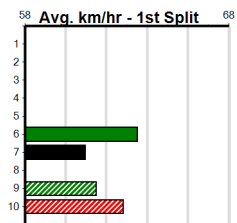

Healesville

GRV VIC BRED MAIDEN SERIES HT4

350 Metres Maiden Heat

9

1:27PM

(VIC time)

1st $1405
2nd $400
3rd $200

Watchdog Tips: **8** **6** **4** **5** **Bet:** **Win 8**

SHAKE AND TREBLE (8) was very unlucky in his debut run here and he is expected to make amends. BIG SKY RICO (6) has been placed in three of four to date and he will be on the pace from the outset. ONE'S OBSESSION (4) is a well bred type.

Form	Box	Weight	Dist	Track	Date	Time	BON	Margin	1st/2nd (Time)	PIR	Checked	Comment	W/R	Split 1	S/P	Grade
1 TEXICALI MASTER [M] <i>Dam was a more than capable type, respect</i>																
WRBD	D				Dec-19											
MY REDEEMER										STARFACE		$8.00				
Trainer: Michael Davison (Talbot) Owner(s): M Davison																
<table border="1"> <tr><th colspan="8">Winning Boxes</th></tr> <tr><td>1</td><td>2</td><td>3</td><td>4</td><td>5</td><td>6</td><td>7</td><td>8</td></tr> <tr><td>Prize</td><td></td><td></td><td></td><td></td><td></td><td></td><td></td><td>$0</td></tr> <tr><td>Best</td><td></td><td></td><td></td><td></td><td></td><td></td><td></td><td>FSH</td></tr> <tr><td>Starts</td><td></td><td></td><td></td><td></td><td></td><td></td><td></td><td>0-0-0-0</td></tr> <tr><td>Trk/Dst</td><td></td><td></td><td></td><td></td><td></td><td></td><td></td><td>0-0-0-0</td></tr> <tr><td>APM</td><td></td><td></td><td></td><td></td><td></td><td></td><td></td><td>$0</td></tr> </table>																
2 CLASSY TRICKS [M] <i>Well down the track on debut, needs more time</i>																
BK	B				Jan-20											
WALK HARD										PAISLEY		$14.00				
Trainer: Jane Reynolds (Pearcedale) Owner(s): E Dowsey																
<table border="1"> <tr><th colspan="8">Winning Boxes</th></tr> <tr><td>1</td><td>2</td><td>3</td><td>4</td><td>5</td><td>6</td><td>7</td><td>8</td></tr> <tr><td>Prize</td><td></td><td></td><td></td><td></td><td></td><td></td><td></td><td>$0.00</td></tr> <tr><td>Best</td><td></td><td></td><td></td><td></td><td></td><td></td><td></td><td>FSTD</td></tr> <tr><td>Starts</td><td></td><td></td><td></td><td></td><td></td><td></td><td></td><td>1-0-0-0</td></tr> <tr><td>Trk/Dst</td><td></td><td></td><td></td><td></td><td></td><td></td><td></td><td>0-0-0-0</td></tr> <tr><td>APM</td><td></td><td></td><td></td><td></td><td></td><td></td><td></td><td>$0</td></tr> </table>																
3 SINFUL SID [M] <i>Dam has produced some classy types</i>																
WBK	D				Feb-20											
AUSSIE INFRARED										FAITH IN BEAR		$6.50				
Trainer: Paul Jones (Hoddles Creek) Owner(s): Remembering Red (SYN), P Jones, M Barber, J Jones, P Kercher, T Murphy, T Kelly, S Andueza																
<table border="1"> <tr><th colspan="8">Winning Boxes</th></tr> <tr><td>1</td><td>2</td><td>3</td><td>4</td><td>5</td><td>6</td><td>7</td><td>8</td></tr> <tr><td>Prize</td><td></td><td></td><td></td><td></td><td></td><td></td><td></td><td>$0</td></tr> <tr><td>Best</td><td></td><td></td><td></td><td></td><td></td><td></td><td></td><td>FSH</td></tr> <tr><td>Starts</td><td></td><td></td><td></td><td></td><td></td><td></td><td></td><td>0-0-0-0</td></tr> <tr><td>Trk/Dst</td><td></td><td></td><td></td><td></td><td></td><td></td><td></td><td>0-0-0-0</td></tr> <tr><td>APM</td><td></td><td></td><td></td><td></td><td></td><td></td><td></td><td>$0</td></tr> </table>																
4 ONE'S OBSESSION [M] <i>Bred to have plenty of early speed, can threaten</i>																
LTBD	D				Feb-20											
ASTON DEE BEE										MIA TESORO		$6.00				
Trainer: Kate Gorman (Tanjil South) Owner(s): Robert the Bruce (SYN), R Pallotta, B Schuster																
<table border="1"> <tr><th colspan="8">Winning Boxes</th></tr> <tr><td>1</td><td>2</td><td>3</td><td>4</td><td>5</td><td>6</td><td>7</td><td>8</td></tr> <tr><td>Prize</td><td></td><td></td><td></td><td></td><td></td><td></td><td></td><td>$0</td></tr> <tr><td>Best</td><td></td><td></td><td></td><td></td><td></td><td></td><td></td><td>FSH</td></tr> <tr><td>Starts</td><td></td><td></td><td></td><td></td><td></td><td></td><td></td><td>0-0-0-0</td></tr> <tr><td>Trk/Dst</td><td></td><td></td><td></td><td></td><td></td><td></td><td></td><td>0-0-0-0</td></tr> <tr><td>APM</td><td></td><td></td><td></td><td></td><td></td><td></td><td></td><td>$0</td></tr> </table>																
5 SOHO EXPRESSO [M] <i>*** SCRATCHED ***</i>																
BK	B				Dec-19											
ORSON ALLEN										DESTINI SUPREME		$9.00				
Trainer: Michael Davison (Talbot) Owner(s): S O'brien																
<table border="1"> <tr><th colspan="8">Winning Boxes</th></tr> <tr><td>1</td><td>2</td><td>3</td><td>4</td><td>5</td><td>6</td><td>7</td><td>8</td></tr> <tr><td>Prize</td><td></td><td></td><td></td><td></td><td></td><td></td><td></td><td>$0</td></tr> <tr><td>Best</td><td></td><td></td><td></td><td></td><td></td><td></td><td></td><td>FSH</td></tr> <tr><td>Starts</td><td></td><td></td><td></td><td></td><td></td><td></td><td></td><td>0-0-0-0</td></tr> <tr><td>Trk/Dst</td><td></td><td></td><td></td><td></td><td></td><td></td><td></td><td>0-0-0-0</td></tr> <tr><td>APM</td><td></td><td></td><td></td><td></td><td></td><td></td><td></td><td>$0</td></tr> </table>