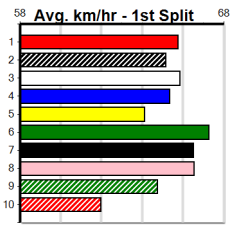

UNATHI BALE (1) is armed with breathtaking pace soon after box rise and he should be suited to straight track racing. COL COWBOY (8) is racing with confidence and he should get a nice cart across. WALDEMAR BALE (2) can run a cheeky race

1st $1750
2nd $500
3rd $250

Watchdog Tips: 1 8 2 5 Bet: Exacta 1,8/1,2,5,6,8 ($10 for 125%)

Main table containing race details for 10 races, including horse names, trainers, odds, and winning boxes.