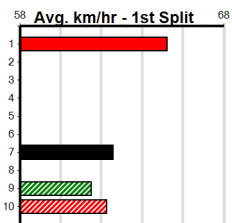

Healesville

GRV VIC BRED MAIDEN SERIES HT1

350 Metres Maiden Heat

1

10:50AM

(VIC time)

1st $1405
2nd $400
3rd $200

DUNDEE HORNET (1) turned in a handy performance when placed on debut at Sale and he is expected to fire after a freshen up. RATHER (7) has been placed in three of six to date and he can settle on the speed. ORSON SETH (3) has claims

Watchdog Tips: **1** **7** **3** **2** **Bet:** **Box Quinella 1,2,3,7 ($10 for 166.67%)**

Form	Box	Weight	Dist	Track	Date	Time	BON	Margin	1st/2nd (Time)	PIR	Checked	Comment	W/R	Split 1	S/P	Grade
1																
DUNDEE HORNET [M] <i>Impressive on debut, fresh, expected to fire</i>																
F	D				Oct-19		BARTS OUTFMYWAY									
Trainer: Rocky Crisafi (Pakenham) $3.40																
2nd (3) 36.5 440 SLE R1 08-Aug-21 25.23 24.84 0.25LUP THE DALE (25.22) M/421 C1 . . . 5.41 $1.60 MH																
Owner(s): G Scott-smith																
<table border="1"> <thead> <tr><th colspan="8">Winning Boxes</th></tr> <tr><th>1</th><th>2</th><th>3</th><th>4</th><th>5</th><th>6</th><th>7</th><th>8</th></tr> </thead> <tbody> <tr><td>Prize</td><td></td><td></td><td></td><td></td><td></td><td></td><td></td></tr> <tr><td>Best</td><td></td><td></td><td></td><td></td><td></td><td></td><td></td></tr> <tr><td>Starts</td><td></td><td></td><td></td><td></td><td></td><td></td><td></td></tr> <tr><td>Trk/Dst</td><td></td><td></td><td></td><td></td><td></td><td></td><td></td></tr> <tr><td>APM</td><td></td><td></td><td></td><td></td><td></td><td></td><td></td></tr> </tbody> </table>																
2																
CATCH A PEARL [M] <i>Dam has produced some talented types</i>																
BK	B				Dec-19		ASTON DEE BEE									
Trainer: Gavin Clifton (Tynong Nth) $8.00																
Owner(s): WE'RE ALL MATES (SYN), G Clifton, D Mckenzie																
<table border="1"> <thead> <tr><th colspan="8">Winning Boxes</th></tr> <tr><th>1</th><th>2</th><th>3</th><th>4</th><th>5</th><th>6</th><th>7</th><th>8</th></tr> </thead> <tbody> <tr><td>Prize</td><td></td><td></td><td></td><td></td><td></td><td></td><td></td></tr> <tr><td>Best</td><td></td><td></td><td></td><td></td><td></td><td></td><td></td></tr> <tr><td>Starts</td><td></td><td></td><td></td><td></td><td></td><td></td><td></td></tr> <tr><td>Trk/Dst</td><td></td><td></td><td></td><td></td><td></td><td></td><td></td></tr> <tr><td>APM</td><td></td><td></td><td></td><td></td><td></td><td></td><td></td></tr> </tbody> </table>																
3																
ORSON SETH [M] <i>Far from disgraced on debut, threat if steps</i>																
BK	D				Dec-19		ORSON ALLEN									
Trainer: Jason Sharp (Avalon) $4.60																
6th (4) 30.5 300 HVL R4 24-Aug-21 17.13 16.68 6.00LASTON MERIT (16.72) M/2 C4 . . . 3.98 $27.00 MH																
Owner(s): Beanbag (SYN), D Heathcote, D Hogarth, P Hilton-wood, C Heathcote, J Sharp																
<table border="1"> <thead> <tr><th colspan="8">Winning Boxes</th></tr> <tr><th>1</th><th>2</th><th>3</th><th>4</th><th>5</th><th>6</th><th>7</th><th>8</th></tr> </thead> <tbody> <tr><td>Prize</td><td></td><td></td><td></td><td></td><td></td><td></td><td></td></tr> <tr><td>Best</td><td></td><td></td><td></td><td></td><td></td><td></td><td></td></tr> <tr><td>Starts</td><td></td><td></td><td></td><td></td><td></td><td></td><td></td></tr> <tr><td>Trk/Dst</td><td></td><td></td><td></td><td></td><td></td><td></td><td></td></tr> <tr><td>APM</td><td></td><td></td><td></td><td></td><td></td><td></td><td></td></tr> </tbody> </table>																
4																
TEXICALI SKULL [M] <i>Dam was a capable chaser, watch betting moves</i>																
WBK	D				Dec-19		MY REDEEMER									
Trainer: Michael Davison (Talbot) $12.00																
Owner(s): M Davison																
<table border="1"> <thead> <tr><th colspan="8">Winning Boxes</th></tr> <tr><th>1</th><th>2</th><th>3</th><th>4</th><th>5</th><th>6</th><th>7</th><th>8</th></tr> </thead> <tbody> <tr><td>Prize</td><td></td><td></td><td></td><td></td><td></td><td></td><td></td></tr> <tr><td>Best</td><td></td><td></td><td></td><td></td><td></td><td></td><td></td></tr> <tr><td>Starts</td><td></td><td></td><td></td><td></td><td></td><td></td><td></td></tr> <tr><td>Trk/Dst</td><td></td><td></td><td></td><td></td><td></td><td></td><td></td></tr> <tr><td>APM</td><td></td><td></td><td></td><td></td><td></td><td></td><td></td></tr> </tbody> </table>																
5																
ZIGZAG CABANG [M] <i>Bred to have plenty of early speed, watch betting</i>																
BE	D				Feb-20		BEAST UNLEASHED									
Trainer: Gregory Berry (Toolleen) $10.00																
Owner(s): G Berry