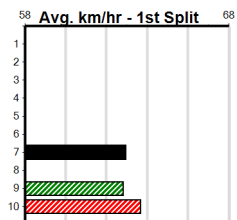

Healesville

GRV VIC BRED MAIDEN SERIES HT2

350 Metres Maiden Heat

2

11:06AM

(VIC time)

NEIRBO (5) was smartly placed here last time and he will continue to improve with more racing.
LADY WYNAL (2) is a well bred type and her dam owned a smart PB over this track and trip.
PHOTO MAN (3) must be respected on debut.

1st $1405
2nd $400
3rd $200

Watchdog Tips: **5** **2** **3** **1** **Bet:** **Quinnella 5/1,2,3 ($10 for 333.33%)**

Form	Box	Weight	Dist	Track	Date	Time	BON	Margin	1st/2nd (Time)	PIR	Checked	Comment	W/R	Split 1	S/P	Grade
1 WILD ONE MIKADO [M] <i>Last two runs have been handy, keep safe</i> $8.00																
WBK	B			Dec-19	DYNA DOUBLE ONE				WILD HUNNY							
Trainer: Maria Barber (Hoddles Creek)																
6th	(3)	26.7	300	HVL	R11	24-Aug-21	17.38	16.68	5.50LWESTERN BLAZER (17.00)	M/4	C8	.	.	4.06	$44.10	MH
3rd	(4)	27.1	300	HVL	R1	30-Aug-21	16.92	16.53	2.00LIRISH HOPE (16.79)	M/6	C5	.	.	4.08	$28.10	M
2nd	(4)	27.8	300	HVL	R1	02-Sep-21	17.25	16.69	0.025LLAQUITA STAR (17.25)	M/4	C1	.	R	4.08	$2.70	M
Owner(s): J AND J (SYN), M Barber, P Jones																
2 LADY WYNAL [M] <i>Dam was a talented speedster, danger</i> $6.00																
BD	B			Feb-20	ASTON DEE BEE				MIA TESORO							
Trainer: Kate Gorman (Tanjil South)																
Owner(s): Robert the Bruce (SYN), R Pallotta, B Schuster																
3 PHOTO MAN [M] <i>Dam has produced some handy types, threat</i> $4.60																
BK	D			Dec-19	ASTON DEE BEE				AMLIN MYSTIQUE							
Trainer: Gavin Clifton (Tynong Nth)																
Owner(s): WE'RE ALL MATES (SYN), G Clifton, D Mckenzie																
4 MADAM STARFACE [M] <i>Dam was a more than capable type, watch betting</i> $7.50																
WBE	B			Dec-19	MY REDEEMER				STARFACE							
Trainer: Michael Davison (Talbot)																
Owner(s): Nhulunbuy Gold (SYN), S O'brien, M Obrien, M Wenlock, D Mitchell																
5 NEIRBO [M] <i>Impressive effort last time, can cross early, yes</i> $3.00																
BKW	D			Sep-19	BLAZIN' BOMBER				MAGIC MOON DUST							
Trainer: Glenn Bahen (Broadford)																
4th	(1)	31.3	300	HVL	R1	24-Aug-21	16.97	16.68	4.25LNIKE APACHE (16.68)	M/1	.	.	.	3.90	$6.00	MH
2nd	(1)	31.8	300	HVL	R1	30-Aug-21	16.89	16.53	1.75LIRISH HOPE (16.79)	M/3	C1	.	.	3.99	$1.30	M
Owner(s): C O'brien																
6 DEWANA MILO [M] <i>Dam produced the talented Dewana Sprite</i> $10.00																
BK	D			Feb-20	MY REDEEMER				DEWANA LASS							
Trainer: Brendan Dewan (Carrum Downs)																
Owner(s): DOZUS TWO (SYN), B Dewan, M Dewan																
7 BOOM BOOM CIAO [M] <i>First look here but has shown talent, place</i> $8.00																
BK	B			May-19	FERNANDO BALE				IT'S A WINK							
Trainer: John Delaroche (Cranbourne North)																
6th	(4)	25.7	400	WGL	R1	14-Aug-21	23.59	22.68	9.50LVAN QUIBBLE (22.94)	M/88	C4	.	.	8.88	$6.70	M
3rd	(8)	25.4	460	WGL	R1	24-Aug-21	26.77	25.87	4.50LASTON KNOX (26.46)	Q/233	.	.	.	6.67	$18.10	M
3rd	(1)	25.7	460	WGL	R2	02-Sep-21	26.42	25.88	6.00LASTON NIXON (26.04)	M/522	C2	.	.	6.70	$14.60	RW
3rd	(4)	25.7	460	WGL	R3	09-Sep-21	26.31	25.84	3.00LHARDCORE VIBES (26.12)	M/433	C1	.	.	6.65	$12.80	M
Owner(s): P Delaroche																
8 WATCH THE CLOCK [M] <i>Steady on debut, can improve, place claims</i> $12.00																
BK	D			Dec-19	ORSON ALLEN				BEANBAG							
Trainer: Jason Sharp (Avalon)																
4th	(6)	30.6	300	HVL	R12	24-Aug-21	17.55	16.68	8.50LDR. SLATS (16.96)	M/3	C1	SW	.	4.02	$6.20	MH
Owner(s): Beanbag (SYN), D Heathcote, D Hogarth, P Hilton-wood, C Heathcote, J Sharp																
9 DUNDEE BUZZ [M]Res. *** SCRATCHED *** $21.00																
BD	D			Dec-18	DUNDEE OSPREY				DUNDEE KESTREL							
Trainer: Geoffrey Scott-smith (Pakenham South)																
4th	(7)	33.5	460	WGL	R4	22-Feb-21	26.50	25.67	7.50LSITIZANO ROCKS (26.01)	M/445	C2	.	.	6.73	$13.40	RW
5th	(3)	33.5	515	SAP	R2	14-Mar-21	30.25	29.16	7.50LCALL ME CHLOE (29.73)	M/5335	C4	.	.	5.27	$53.20	MH
6th	(3)	33.5	525	MEP	R2	24-Mar-21	31.29	29.97	11.00LSODA FIZZ (30.52)	S/5666	C4	.	.	5.40	$24.50	MH
4th	(8)	32.7	350	HVL	R3	11-Apr-21	20.06	19.56	3.75LFLYING SURPRISE (19.80)	M/7	C1	.	.	6.81	$21.70	MH
Owner(s): G Scott-smith																
10 RAICHU [M]Res. *** SCRATCHED *** $26.00