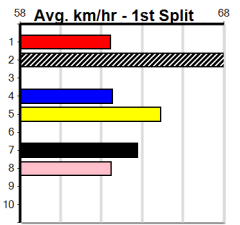

Horsham

LOCKS CONSTRUCTIONS

410 Metres

Grade 7

9

6:05PM

(VIC time)

LONELINESS (2) was a dazzling 23.36 debut winner here and she looks suited once again. MY NAME'S JOCK (7) sizzled mid race in his 22.77 Warragul win and he should be in the mix once again. ASTON RIO (5) can run a cheeky race

1st $1650
2nd $475
3rd $235

Watchdog Tips: **2** **7** **5** **4** **Bet:** **Exacta 2/5,7 ($10 for 500%)**

Form Box Weight Dist Track Date Time BON Margin 1st/2nd (Time) PIR Checked Comment W/R Split 1 S/P Grade

1 PYRENEES PEGASUS [7] *Poor strike rate, needs to lead, tough ask* **$14.00**

WBK D Feb-18 GENERAL DESTINI TIGRESS EIGHT

Trainer: Ian Robinson (Avoca)

3rd (2)	34.7	450	BAL	R5	30-Aug-21	25.95	25.61	1.75LBIG BREW/STILL IN LOVE	M/433	.	.	.	6.87	$16.40	T3-RW
6th (6)	34.4	410	HOR	R1	07-Sep-21	24.09	23.16	6.50LJÖSIË WAGS (23.65)	M/88	.	SW	.	10.70	$47.00	X67
8th (7)	34.4	450	BAL	R5	13-Sep-21	26.98	25.65	19.00LINGA LUNA (25.71)	M/587	C4	.	.	6.80	$31.40	T3-RW
4th (5)	35.0	450	BAL	R5	18-Sep-21	26.28	25.90	5.50LMASANI BALE (25.90)	M/443	C2	.	.	6.99	$32.60	X67

Owner(s): I Robinson

Winning Boxes							
1	2	3	4	5	6	7	8
			1				
Prize	$5,775.00						
Best	23.91						
Starts	74-1-6-16						
Trk/Dst	27-1-1-8						
APM	$1519						

2 LONELINESS [7] *Dominant on debut, can pounce on the lead, yes* **$1.90**

BK B Nov-19 BLACK MAGIC OPAL VEETEE SAHARRAH

Trainer: Garry George (Beulah)

1st (4)	28.9	410	HOR	R1	14-Sep-21	23.36	23.20	2.75LRAICHU (23.55)	M/11	.	.	.	10.33	$2.70	M

Owner(s): A Tullio

Winning Boxes							
1	2	3	4	5	6	7	8
			1				
Prize	$1,405.00						
Best	23.36						
Starts	1-1-0-0						
Trk/Dst	1-1-0-0						
APM	$1405						

3 *** VACANT BOX ***

Trainer:
Owner(s):

4 GECKO FERNANDO [7] *Far from disgraced here last time, keep safe* **$8.00**

BD D Nov-19 FERNANDO BALE OSAKALAKA

Trainer: Jason Sharp (Avalon)

3rd (2)	30.4	400	GEL	R2	24-Aug-21	23.27	22.67	2.50LREIKO HAZE (23.11)	M/43	C4	.	.	8.88	$2.30	M
1st (4)	30.5	390	BAL	R1	30-Aug-21	22.49	22.36	2.75FLAME CHILD (22.66)	M/11	C1	SW	.	8.65	$6.90	T3-M
5th (5)	30.6	390	BAL	R3	03-Sep-21	22.72	22.12	8.50LIN THE SPOTLIGHT (22.14)	M/35	.	V0	R	8.65	$13.90	7
3rd (6)	30.7	410	HOR	R9	14-Sep-21	23.81	23.20	1.25LMOUTHY BOOF (23.73)	M/33	C4	.	.	10.55	$7.00	RW

Owner(s): A Lie

Winning Boxes							
1	2	3	4	5	6	7	8
			1				
Prize	$1,380.00						
Best	NBT						
Starts	6-1-0-2						
Trk/Dst	1-0-0-1						
APM	$1380						

5 ASTON RIO [7] *Still learning, has the talent, can threaten* **$7.50**

BK D Nov-19 ASTON KIMETTO ASTON SELENA

Trainer: Helen Hartigan (Horsham)

5th (7)	35.8	410	HOR	R1	10-Aug-21	24.42	22.82	15.00LHEIDI'S GIFT (23.39)	M/55	C4	.	.	10.99	$5.50	M
1st (1)	35.8	410	HOR	R2	13-Aug-21	23.73	23.33	0.05LAUNTY MARY (23.74)	M/22	C4	SW	.	10.54	$3.40	M
4th (3)	35.9	410	HOR	R3	24-Aug-21	24.58	23.09	3.00LERTUGRUL BEY (24.38)	M/33	C4	.	.	11.09	$9.00	7
5th (1)	35.9	410	HOR	R1	07-Sep-21	23.90	23.16	3.75LJOSIE WAGS (23.65)	Q/22	C2	.	.	10.43	$8.50	X67

Owner(s): R Borda

Winning Boxes							
1	2	3	4	5	6	7	8
1							
Prize	$1,405.00						
Best	23.73						
Starts	5-1-0-0						
Trk/Dst	5-1-0-0						
APM	$1124						

6 *** VACANT BOX ***

Trainer:
Owner(s):