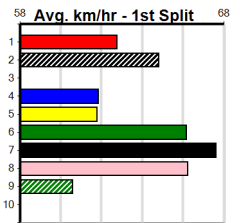

Watchdog Tips: 8 6 1 2 Bet: Trifecta 6,8/1,2,6,8/1,2,4,6,7,8 (\$10 - 41.67%)

Table for Turtle Fernando [M] with columns: Form, Box, Weight, Dist, Track, Date, Time, BON, Margin, 1st/2nd (Time), PIR, Checked, Comment, W/R, Split 1, S/P, Grade. Includes winning boxes and prize details.