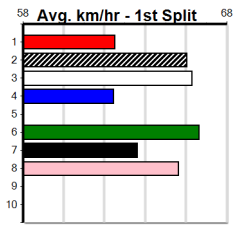

Horsham

ON-SITE ENGINEERING

410 Metres

Grade 5

6

5:09PM

(VIC time)

KENJI BALE (3) is armed with slick early speed and he looks very well graded in this event.
CRACKERJACK NOAH (2) has a good record here and he will be strong in the run to the line.
TALTARNI BLACK (4) can cause an upset.

1st $1650
2nd $475
3rd $235

Watchdog Tips: **3** **2** **4** **6** **Bet:** **Box Quinella 2,3,4 ($10 for 333.33%)**

Form	Box	Weight	Dist	Track	Date	Time	BON	Margin	1st/2nd (Time)	PIR	Checked	Comment	W/R	Split 1	S/P	Grade	Winning Boxes							
1 HENDRIK BALE (NSW)[5] <i>Showing promise but this is harder, place best</i>																	QUINA BALE $8.00							
Trainer: Daniel Gibbons (Avalon)																	<table border="1"> <tr><td>1</td><td>2</td><td>3</td><td>4</td><td>5</td><td>6</td><td>7</td><td>8</td></tr> <tr><td></td><td></td><td>1</td><td></td><td></td><td></td><td>1</td><td>1</td><td></td><td></td><td></td><td></td><td></td><td></td><td></td><td></td><td></td></tr> <tr><td>Prize</td><td colspan="16">$5,175.00</td></tr> <tr><td>Best</td><td colspan="16">NBT</td></tr> <tr><td>Starts</td><td colspan="16">9-3-0-2</td></tr> <tr><td>Trk/Dst</td><td colspan="16">1-0-0-0</td></tr> <tr><td>APM</td><td colspan="16">$3435</td></tr> </table>							
3rd	(6)	34.4	440	SLE	R3	11-Jul-21	25.15	24.68	3.5LLAKEVIEW BONNIE (24.91)	M/733	.	.	.	5.67	$16.30	7								
1st	(7)	34.8	440	SLE	R3	18-Jul-21	25.39	24.80	2.00LALL FORD (25.51)	M/321	.	.	.	5.47	$2.00	7								
1st	(6)	35.2	440	SLE	R3	25-Jul-21	25.17	24.72	0.75LSIR HARLEY (25.21)	M/532	C1	SW	.	5.47	$8.40	X67H								
8th	(8)	35.6	440	SLE	R4	01-Aug-21	25.53	24.52	15.00LSIR HARLEY (24.52)	M/888	C1	.	.	5.50	$10.10	X67F								
Owner(s): J Wheeler																								
2 CRACKERJACK NOAH [5] <i>Good record here, keen railer, main danger</i>																	MAXIMUM MAK $4.60							
Trainer: Patricia Smith (Wonwondah)																	<table border="1"> <tr><td>1</td><td>2</td><td>3</td><td>4</td><td>5</td><td>6</td><td>7</td><td>8</td></tr> <tr><td>1</td><td></td><td>1</td><td></td><td></td><td></td><td></td><td>1</td><td>1</td><td></td><td></td><td></td><td></td><td></td><td></td><td></td><td></td></tr> <tr><td>Prize</td><td colspan="16">$8,663.33</td></tr> <tr><td>Best</td><td colspan="16">23.29</td></tr> <tr><td>Starts</td><td colspan="16">24-4-3-3</td></tr> <tr><td>Trk/Dst</td><td colspan="16">14-3-1-2</td></tr> <tr><td>APM</td><td colspan="16">$5010</td></tr> </table>							
4th	(3)	34.0	390	WBL	R7	19-Aug-21	22.47	21.80	6.00LTWINKLE LOVE (22.07)	M/65	C1	.	.	8.88	$6.20	X45								
2nd	(6)	33.8	410	HOR	R6	31-Aug-21	23.32	23.12	1.00LSTUDLEY (23.25)	M/42	C1	.	.	10.47	$28.20	X45								
4th	(3)	33.8	410	HOR	R6	07-Sep-21	23.57	23.16	4.50LASTRO BOY (23.26)	M/34	C4	.	.	10.51	$17.50	FFA								
4th	(1)	33.8	410	HOR	R8	14-Sep-21	23.58	23.20	5.00LNUMINOUS (23.24)	M/33	C1	.	.	10.66	$5.20	FFA								
Owner(s): J Cooper																								
3 KENJI BALE (NSW)[5] <i>Drops in class, can cross and lead, yes</i>																	YLISS BALE $2.80							
Trainer: Rebecca Gibbons (Avalon)																	<table border="1"> <tr><td>1</td><td>2</td><td>3</td><td>4</td><td>5</td><td>6</td><td>7</td><td>8</td></tr> <tr><td></td><td></td><td>1</td><td></td><td></td><td>1</td><td>1</td><td></td><td></td><td></td><td></td><td></td><td></td><td></td><td></td><td></td><td>2</td></tr> <tr><td>Prize</td><td colspan="16">$11,050.00</td></tr> <tr><td>Best</td><td colspan="16">FSH</td></tr> <tr><td>Starts</td><td colspan="16">22-5-4-2</td></tr> <tr><td>Trk/Dst</td><td colspan="16">0-0-0-0</td></tr> <tr><td>APM</td><td colspan="16">$7505</td></tr> </table>							
8th	(7)	35.5	450	WBL	R8	26-Aug-21	25.66	24.98	5.50LDR. RYKER (25.30)	M/876	.	SW	.	6.80	$18.30	5F								
1st	(8)	35.7	425	BEN	R10	03-Sep-21	24.14	24.03	1.00LALL INN JASPER (24.21)	M/322	C2	SW	.	6.58	$4.40	5								
4th	(7)	36.0	390	WBL	R10	09-Sep-21	22.23	21.74	1.5LMICKY BLUE EYES (22.14)	M/32	C8	.	.	8.70	$6.10	RWH								
3rd	(6)	36.1	390	WBL	R9	16-Sep-21	22.13	21.74	3.00LOSPREY ROSE (21.93)	M/44	C4	.	W	8.67	$7.20	RWF								
Owner(s): B Wheeler																								
4 TALTARNI BLACK [5] <i>Better than form, can charge late, big threat</i>																	TALTARNI SHIRAZ $12.00							
Trainer: Patrick Bull (Maryborough)																	<table border="1"> <tr><td>1</td><td>2</td><td>3</td><td>4</td><td>5</td><td>6</td><td>7</td><td>8</td></tr> <tr><td>2</td><td>2</td><td></td><td></td><td></td><td></td><td></td><td></td><td></td><td></td><td></td><td></td><td></td><td></td><td></td><td></td><td></td></tr> <tr><td>Prize</td><td colspan="16">$22,079.64</td></tr> <tr><td>Best</td><td colspan="16">NBT</td></tr> <tr><td>Starts</td><td colspan="16">73-7-8-13</td></tr> <tr><td>Trk/Dst</td><td colspan="16">2-0-1-0</td></tr> <tr><td>APM</td><td colspan="16">$3936</td></tr> </table>