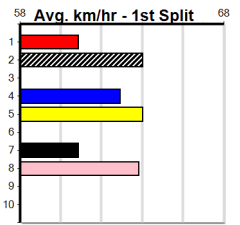

Horsham

WARRACK HOTEL (1-3 WINS) (250+RANK)

485 Metres

Restricted Win

BERRINGA BLUE (1) was placed behind a good one at Shepparton and he looks very well graded today. TSAR BELL (2) is racing with confidence and he will be on the pace from the outset. DON'T FORGET KEV (5) can run a cheeky race.

4

4:34PM

(VIC time)

1st $1900
2nd $550
3rd $275

Watchdog Tips: **1** **2** **5** **7** **Bet:** **Trifecta 1,2/1,2,5,7/1,2,5,7 ($10 - 83.33%)**