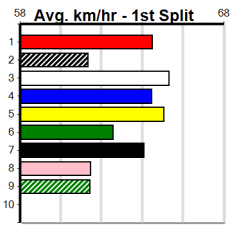

1st \$1650
2nd \$475
3rd \$235

Watchdog Tips: 8 5 1 6

Bet: Trifecta 5,8/1,5,6,8/1,3,5,6,7,8 (\$10 - 41.67%)

Table for race 1: POWDER BURN (NSW)[5]. Includes horse details, track ZIPPING TARN, and winning boxes with prize breakdown.