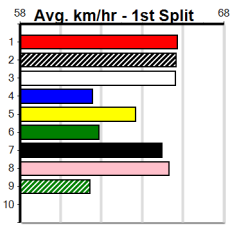

CRYMELON KENNELS (250+RANK)

410 Metres

Grade 5 No Penalty

5

4:49PM

(VIC time)

MISS TICKLE (7) was a dominant 24.02 Bendigo winner recently and she should be able to light them up soon after box rise. DEVIL'S DISGUISE (2) beat a good one two runs back and he just needs a little room early on. BLAZING BEAST (3) has claims

1st $1650
2nd $475
3rd $235

Watchdog Tips: **7** **2** **3** **1** **Best:** **Trifecta 2,7/1,2,3,7/1,2,3,5,7,8 ($10 - 41.67%)**

1 FISHBONE EXPRESS [5] *Drawn to be on the pace throughout, keep safe*
BK D Sep-18 ASTON DEE BEE SHOTGUN DOLL $8.00
Trainer: John Weir-smith (Dooen)
7th (3) 33.2 425 BEN R11 20-Aug-21 25.18 23.88 16.00WESTSIDE WARRIOR (24.09) M/488 C7 . . . 6.66 $8.40 5
5= (4) 33.0 390 WBL R7 26-Aug-21 22.45 21.90 8.00LANGUS RHODE (21.90) M/23 . . . 8.56 $30.10 X45
4th (1) 33.3 410 HOR R7 31-Aug-21 23.58 23.12 5.50BLAZING PENNY (23.21) M/55 C4 . . . 10.65 $11.00 RWH
7th (3) 33.3 410 HOR R5 07-Sep-21 24.01 23.16 13.00BALBINA BALE (23.16) Q/34 C6 . . . 10.54 $68.30 RWF
Owner(s): C Jonasson

Winning Boxes

1	2	3	4	5	6	7	8
		1		1	1		2
Prize	$14,515.00						
Best	23.43						
Starts	55-5-11-8						
Trk/Dst	21-3-6-2						
APM	$3976						

2 DEVIL'S DISGUISE [5] *Beat a good one two runs back, main danger*
BK D Oct-18 SHIMA BAR SACRAMENTO SAL $3.40
Trainer: Jason Sharp (Avalon)
5th (2) 34.9 300 HVL R11 22-Aug-21 16.78 16.32 3.5LSPEEDY GARRY (16.55) M/6 . . . 4.03 $18.90 5
3rd (1) 34.3 390 WBL R7 02-Sep-21 22.25 21.78 7.00LABALONE FOZZ (21.78) M/33 C4 . . . 8.70 $9.80 X45
1st (1) 34.7 390 WBL R7 09-Sep-21 22.05 21.74 2.25LASTON MIREYA (22.21) Q/11 . . . 8.54 $11.40 X34
5th (4) 34.6 385 SHP R4 13-Sep-21 22.18 21.93 3.5LZIPPING PETRA (21.94) M/65 C2 . . . 8.45 $4.30 5
Owner(s): ROUNDS AND SHARP (SYN), J Sharp, L Rounds

Winning Boxes

1	2	3	4	5	6	7	8
2	1	1		3		1	1
Prize	$21,520.63						
Best	NBT						
Starts	60-9-6-12						
Trk/Dst	2-0-0-1						
APM	$5450						

3 BLAZING BEAST [5] *No luck of late, handy PB here, can threaten*
BK B Mar-19 MEPUNGA BLAZER PENNY POP $6.50
Trainer: Jason Sharp (Avalon)
7th (8) 28.4 350 HVL R4 22-Aug-21 19.65 18.95 3.25LBIG ALFIE (19.43) M/4 C1 . . . 6.66 $15.10 RWH
8th (3) 27.8 410 HOR R5 31-Aug-21 23.61 23.12 7.50LKINSON BALE (23.12) M/88 C1 . . . 10.72 $26.90 RWH
2nd (1) 28.2 410 HOR R11 07-Sep-21 23.52 23.16 0.50LNEVAEH BALE (23.49) Q/22 C1 . . . 10.45 $2.10 5
7th (4) 28.2 410 HOR R7 14-Sep-21 23.66 23.20 5.50LHANDSOME JACK (23.29) M/66 C4 . . . 10.50 $34.90 5H
Owner(s): Sharp Penny Pop (SYN), J Sharp, J Penny, M Popplestone

Winning Boxes

1	2	3	4	5	6	7	8
2	1		2				1
Prize	$12,300.00						
Best	23.41						
Starts	37-6-5-5						
Trk/Dst	9-1-2-0						
APM	$5306						

4 MOUTHY BOOF [5] *Back in form but this is harder, prefer to watch*
BK D Feb-18 MAGIC SPRITE BOGIE JEWEL $16.00
Trainer: Pieter Smoor (Durham Ox)
3rd (5) 37.6 410 HOR R12 17-Aug-21 23.93 23.02 8.00LABBY'S COMET (23.40) M/65 C4 . . . 11.34 $50.90 5NP
4th (7) 37.5 410 HOR R4 24-Aug-21 23.92 23.09 11.00LBIG BOY BROOKE (23.15) M/55 . . . 10.90 $37.30 RW
5th (8) 37.7 450 SHP R7 04-Sep-21 26.14 25.57 8.50LWESTAR MANSON (25.57) M/665 C1 . . . 6.89 $35.00 RW
1st (8) 37.7 410 HOR R9 14-Sep-21 23.73 23.20 0.25LBIG BREW (23.74) M/55 . SW . 10.78 $26.90 RW
Owner(s): P Smoor

Winning Boxes

1	2	3	4	5	6	7	8
2	1						1
Prize	$7,895.00						
Best	23.65						
Starts	46-4-4-6						
Trk/Dst	19-2-3-2						
APM	$3593