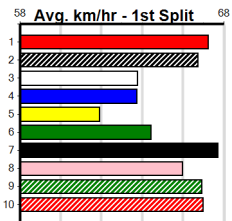

HORSHAM DOORS & GLASS FINAL

410 Metres

Grade 5 Final

8

5:47PM

(VIC time)

KING OF GLORY (8) can run the hands off the clock and he should get a nice cart across in the early stages. KISS YOUR LIPS (1) is drawn to lead and she was far from disgraced in her heat. HANDSOME JACK (7) is all class.

1st $1900($1000)
2nd $550
3rd $275

Watchdog Tips:

8 1 7 3

Bet: Trifecta 1,8/1,3,7,8/1,2,3,5,7,8 ($10 - 41.67%)

Form	Box	Weight	Dist	Track	Date	Time	BON	Margin	1st/2nd (Time)	PIR	Checked	Comment	W/R	Split 1	S/P	Grade
1	KISS YOUR LIPS [5]	<i>Drawn to lead, top heat performance, danger</i>														
BD	B	Dec-18 BELLA INFRARED			EMILY JANE											
Trainer: Jessica Sharp (Avalon) $4.60																
7th	(8)	28.4	425	BEN	R6	23-Aug-21	24.45	23.72	11.00	LAUSSIE SECRET (23.72)	M/777	C5	.	6.62	$19.10	X34
3rd	(3)	28.2	410	HOR	R6	31-Aug-21	23.43	23.12	2.75	LSTUDLEY (23.25)	M/23	C2	.	10.42	$7.90	X45
7th	(2)	28.3	410	HOR	R10	07-Sep-21	23.54	23.16	3.25	LDENZELL BALE (23.32)	M/75	C1	.	10.54	$7.60	5
2nd	(4)	28.2	410	HOR	R11	14-Sep-21	23.33	23.20	1.00	LIT'S A BREW (23.27)	M/11	.	.	10.32	$6.50	5H
Owner(s): A Lie																
2	PIRATES PATCH [5]	<i>Prolific winner, gets the gun run, place hope</i>														
WBK	B	Feb-18 PETER ROCKET			FANCY MOJO											
Trainer: Malcolm Davis (Altona Green) $4.00																
3rd	(6)	27.0	460	GEL	R8	08-Aug-21	26.07	25.62	2.75	LDISTINGUISH (25.89)	M/222	C1	.	6.63	$6.20	X45
1st	(3)	27.0	440	SLE	R5	29-Aug-21	25.13	24.77	5.00	LASTON FRAICHE (25.48)	Q/111	C1	SW	5.31	$3.30	5H
1st	(6)	27.3	440	SLE	R5	05-Sep-21	25.09	24.87	0.10	LASTON NINO (25.09)	M/333	.	SW	5.37	$3.30	5F
3rd	(2)	27.9	410	HOR	R11	14-Sep-21	23.41	23.20	2.00	LIT'S A BREW (23.27)	M/33	C4	.	10.60	$2.60	5H
Owner(s): G Maxwell																
3	TYPHOON BOLT [5]	<i>Returned to racing in style, good muster, respect</i>														
WBK	D	Mar-18 WALK HARD			SAMSARA LASS											
Trainer: Ronald Fisher (Lara) $8.00																
3rd	(7)	33.6	425	BEN	R12	20-Aug-21	24.32	23.88	2.00	SHOT GUN PISTOL (24.20)	M/354	.	SW	6.63	$3.80	5
3rd	(7)	33.7	390	BAL	R10	27-Aug-21	22.26	22.10	2.50	FORTUNA BALE (22.10)	M/33	C1	.	8.48	$25.90	X45
1st	(7)	33.7	425	BEN	R11	03-Sep-21	24.25	24.03	2.50	BLUE VEIN (24.42)	M/211	C1	.	6.73	$2.00	5
2nd	(2)	34.0	410	HOR	R7	14-Sep-21	23.29	23.20	0.10	LHANDSOME JACK (23.29)	Q/21	C1	.	10.28	$23.70	5H
Owner(s): PAESANO (SYN), F Sampieri, C Sampieri, J Gallivan, A Gallivan, M Schilov																
4	WILL DO (NSW)[4]	<i>Hit or miss early but has the motor, too risky</i>														
BK	D	Mar-18 KEVLARR			ANGELS SING											
Trainer: Anita Gibbons (Lara) $12.00																
1st	(4)	32.7	485	HOR	R8	03-Aug-21	27.45	27.45	1.00	LMPUNGA KNIGHT (27.51)	Q/222	.	SW	6.56	$24.00	X45
7th	(4)	32.6	450	BAL	R7	11-Aug-21	26.02	25.47	8.00	LHANDSOME JACK (25.47)	M/677	C4	.	6.80	$29.90	X45
2nd	(7)	32.6	450	WBL	R8	19-Aug-21	25.43	25.21	1.75	LIPPING VERNON (25.31)	M/333	.	.	6.70	$4.90	5
1st	(1)	32.7	410	HOR	R10	14-Sep-21	23.43	23.20	1.00	LCRYMELON COMET (23.49)	M/33	.	.	10.54	$2.40	5H
Owner(s): G Black																
5	CRYMELON COMET [5]	<i>Showing promise, draw is a worry, place best</i>														
RBD	D	Apr-19 HAWK ALONE			CRYMELON HOLLY											
Trainer: Ian Bibby (Warracknabeal) $14.00																
1st	(3)	32.5	485	HOR	R5	24-Aug-21	27.68	26.95	6.50	LCROWN KNOX (28.12)	M/541	.	.	6.76	$5.50	5
6th	(6)	32.6	545	BAL	R5	29-Aug-21	31.82	31.05	6.00	ELEORA BALE (31.42)	M/5665	C1	.	7.01	$5.30	RW
6th	(4)	32.8	485	HOR	R8	07-Sep-21	27.74	27.28	6.00	LCRACKERJACK LACH (27.33)	M/766	C1	.	6.97	$10.60	X45
2nd	(6)	32.7	410	HOR	R10	14-Sep-21	23.49	23.20	1.00	LWILL DO (23.43)	M/65	C4	.	10.66	$10.10	5H
Owner(s): BMBB (SYN), I Bibby, P Borradaile, O Mcgovern, J Bibby																
6	IT'S A BREW [4]	<i>Draw helped in his heat win, prefer to watch</i>														
BK	D	May-19 ASTON DEE BEE			CROWDZA CAPTIVE											
Trainer: Raymond Brewer (Camperdown) $21.00																
1st	(2)	36.5	450	BAL	R10	16-Aug-21	25.83	25.83	3.25	LMAHOMES (26.05)	Q/111	C1	SW	6.65	$3.00	T3-RW
2nd	(5)	36.5	450	BAL	R7	30-Aug-21	25.70	25.61	1.5L	CAPS LOCK ON (25.61)	M/111	.	.	6.73	$2.50	T3-5
2nd	(3)	36.2	410	HOR	R9	04-Sep-21	23.43	23.20	3.5L	CLASSY SAMMY (23.20)	M/33	C1	.	10.54	$6.30	RW
1st	(1)	36.0	410	HOR	R11	14-Sep-21	23.27	23.20	1.00	LKISS YOUR LIPS (23.33)	M/22	.	.	10.46	$7.50	5H
Owner(s): THE TWO BREWS (SYN), J Brewer, P Brewer