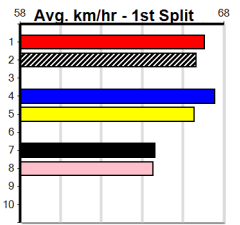

Horsham

PALACE HOTEL WARRACKNABEAL

410 Metres

Free For All

11

6:42PM

(VIC time)

CRACKERJACK ZAVE (2) owns a scorching 22.82 PB here and he should get a nice sit in the early stages. MYSTERY ROAD (1) has turned in some great performances of late and he can lead for a long way. BRAEMAR PRINCE (4) loves racing here.

1st $1900
2nd $550
3rd $275

Watchdog Tips: **2** **1** **4** **8** **Bet:** **Exacta 2/1,4 ($10 for 500%)**

Form	Box	Weight	Dist	Track	Date	Time	BON	Margin	1st/2nd (Time)	PIR	Checked	Comment	W/R	Split 1	S/P	Grade	Winning Boxes								
1				MYSTERY ROAD [4]						*** SCRATCHED ***								1	2	3	4	5	6	7	8
BK	D			Oct-18	BARCIA BALE					KALANI KLARE							$3.50	1	2	3	4	5	6	7	8
Trainer: Andrea Gurry (Nhill)																		Prize							
7th (1) 31.4 485 HOR R5 24-Aug-21 28.42 26.95 11.00LCRYMELON COMET (27.68) M/117 C8 V0 W 6.58 $1.40 5																		Best							
2nd (8) 31.0 410 HOR R5 31-Aug-21 23.33 23.12 3.25LKINSON BALE (23.12) M/44 C2 . . 10.54 $7.30 RWH																		Starts							
5th (7) 31.2 410 HOR R5 07-Sep-21 23.81 23.16 9.50LBALBINA BALE (23.16) M/76 C8 . . 10.69 $11.70 RWF																		Trk/Dst							
3rd (3) 31.2 410 HOR R8 14-Sep-21 23.55 23.20 4.50LNUMINOUS (23.24) M/44 C4 . . 10.73 $4.10 FFA																		APM							
Owner(s): A Gurry																									

Form	Box	Weight	Dist	Track	Date	Time	BON	Margin	1st/2nd (Time)	PIR	Checked	Comment	W/R	Split 1	S/P	Grade	Winning Boxes								
2				CRACKERJACK ZAVE [2]						<i>Scorching PB here, gets the gun run, looks good</i>								1	2	3	4	5	6	7	8
RF	D			Feb-19	CUTTING EDGE					MAXIMUM LIL							$2.40	2	1	1	2		2	1	2
Trainer: Clifford Smith (Wonwondah)																		Prize							
1st (3) 36.3 410 HOR R6 24-Aug-21 23.09 23.09 5.50LASTON TITAN (23.44) M/11 . . SW . 10.19 $8.50 FFA																		Best							
4th (1) 36.5 525 MEP R10 01-Sep-21 30.35 30.01 3.75LDO GOOD DAVLIN (30.09) M/2111 C2 . . 5.16 $7.00 5H																		Starts							
1st (1) 36.2 450 WBL R8 09-Sep-21 25.15 25.15 4.50LMAGNIS BALE (25.47) M/111 . . SW . 6.55 $1.80 X45																		Trk/Dst							
3rd (8) 36.1 525 MEA R6 18-Sep-21 30.29 29.93 1.5LJAVI (30.20) M/3222 C1 . . 5.16 $15.70 FFA																		APM							
Owner(s): JORDEAN (SYN), J Cooper, J Cooper																									

Form	Box	Weight	Dist	Track	Date	Time	BON	Margin	1st/2nd (Time)	PIR	Checked	Comment	W/R	Split 1	S/P	Grade	Winning Boxes								
3				VACANT BOX						***								1	2	3	4	5	6	7	8
Trainer: Owner(s):																									

Form	Box	Weight	Dist	Track	Date	Time	BON	Margin	1st/2nd (Time)	PIR	Checked	Comment	W/R	Split 1	S/P	Grade	Winning Boxes								
4				BRAEMAR PRINCE [1]						<i>Tremendous record here, good muster, threat</i>								1	2	3	4	5	6	7	8
BK	D			Oct-18	BARCIA BALE					KALANI KLARE							$3.60	2	1	1	1	1	1	2	
Trainer: Mark Strahan (Bendigo)																		Prize							
7th (8) 33.0 450 SHP R6 26-Jul-21 25.76 25.19 7.00HANDSOME JACK (25.30) M/347 . . . 6.66 $4.40 5F																		Best							
3rd (5) 33.0 300 HVL R2 29-Aug-21 16.60 16.40 1.00LASTON PROFIT (16.54) M/4 C4 . . . 3.86 $2.90 X45																		Starts							
2nd (4) 33.1 410 HOR R8 04-Sep-21 23.36 23.20 1.00MAHOGANY JET (23.31) M/11 . . . 10.36 $2.70 FFA																		Trk/Dst							
3rd (5) 33.2 450 SHP R11 13-Sep-21 25.51 25.01 7.50LKINSON BALE (25.01) M/444 C4 SW . 6.68 $3.50 5H																		APM							
Owner(s): M Strahan