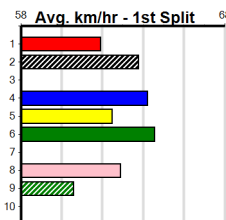

1st $1405
2nd $400
3rd $200

LEKTRA SARAH (2) showed terrific early speed when placed on debut and she can go one better today. RAICHU (6) showed improvement here last time and he just needs a little room early on. ATOMIC CABANG (3) must be respected on debut.

Watchdog Tips: 2 6 3 8 **Bet:** Trifecta 2,6/2,3,6,8/2,3,4,5,6,8 ($10 - 41.67%)

3WM/MIXX FM

410 Metres

Maiden

Form	Box	Weight	Dist	Track	Date	Time	BON	Margin	1st/2nd (Time)	PIR	Checked	Comment	W/R	Split 1	S/P	Grade	Winning Boxes									
1	PYRENEES PRADA [M]	<i>One paced to date, may need to lead, next time</i>														$16.00										
BK	B	Nov-19	MY REDEEMER	CLARETOWN MAI SY													1 2 3 4 5 6 7 8									
Trainer: Ian Robinson (Avoca)																										
5th	(7)	27.7	390	BAL	R1	16-Aug-21	23.19	22.40	7.00	LMCTAVISH (22.73)	Q/15	C1	.	.	.	8.53	$17.30	T3-M	Prize	$290.00						
6th	(7)	27.6	390	BAL	R2	23-Aug-21	23.34	22.40	2.75	LOKAY FLASH (23.16)	M/26	C4	.	.	.	8.74	$6.80	T3-M	Best	NBT						
2nd	(8)	27.7	390	BAL	R3	13-Sep-21	23.21	22.19	4.00	LWICKED MISSILE (22.93)	M/12	C4	.	.	.	8.50	$3.60	T3-M	Starts	8-0-1-0						
8th	(1)	28.2	390	BAL	R2	18-Sep-21	23.67	22.48	14.00	FRANKLY MADERIA (22.76)	M/48	C4	.	.	.	8.81	$8.70	M	Trk/Dst	2-0-0-0						
APM																										
Owner(s): I Robinson																										
2	LEKTRA SARAH [M]	<i>Led for a long way on debut, hard to reel in</i>														$2.80										
BK	B	Jan-20	ZAMBORA BROCKIE	LEKTRA VIKI													1 2 3 4 5 6 7 8									
Trainer: Philip Lenehan (Toolong)																										
2nd	(1)	24.0	390	WBL	R1	26-Aug-21	22.57	21.90	1.75	LBALTS ORSON (22.45)	Q/11	.	.	.	.	8.68	$5.80	M	Prize	$400.00						
7th	(4)	23.6	410	HOR	R2	31-Aug-21	24.69	23.12	16.00	L SWEET EMILY (23.60)	Q/57	C5	.	.	.	11.22	$3.60	M	Best	NBT						
APM																										
Owner(s): P Lenehan																										
3	ATOMIC CABANG [M]	<i>Dam was a talented speedster, can threaten</i>														$6.00										
BE	D	Feb-20	BEAST UNLEASHED	STARS AND LIGHTS													1 2 3 4 5 6 7 8									
Trainer: Gregory Berry (Toolleen)																										
Owner(s): G Berry																										
4	ONE HAPPY HIPPO [M]	<i>Solid effort last time, include in exotics</i>														$9.00										
BE	B	Dec-19	LIGHTNING FRANK	JIMARY SIESTA													1 2 3 4 5 6 7 8									
Trainer: Brendan Bunworth (Penshurst)																										
6th	(1)	26.2	390	WBL	R3	05-Aug-21	23.28	22.02	11.00	L BIG BOY BROOKE (22.53)	M/55	C4	.	.	.	9.12	$21.30	MH	Prize	$145.00						
3rd	(7)	26.2	390	WBL	R2	16-Aug-21	23.15	22.26	5.50	L GAMBLIN' WAYS (22.78)	M/12	C4	.	.	.	8.86	$18.00	M	Best	FSH						
4th	(2)	26.2	390	WBL	R1	02-Sep-21	22.87	21.78	9.00	LRAHELA BALE (22.26)	M/23	C1	.	.	.	8.89	$12.20	M	Starts	3-0-0-1						
APM																										
Owner(s): B Bunworth																										
5	GRYMELON IVY [M]	*** SCRATCHED ***														$8.00										
BD	B	Apr-19	HAWK ALONE	GRYMELON HOLLY													1 2 3 4 5 6 7 8									
Trainer: Ian Bibby (Warracknabeal)																										
3rd	(2)	27.8	390	WBL	R2	23-Aug-21	23.51	22.54	3.00	L PAT MAY JOY (23.31)	M/54	C4	.	.	.	9.32	$2.20	M	Prize	$545.00						
3rd	(8)	27.7	410	HOR	R1	31-Aug-21	23.90	23.12	8.00	L LOREJITAS (23.35)	M/44	C4	.	.	.	10.83	$30.10	M	Best	NBT						
5th	(3)	27.7	410	HOR	R2	04-Sep-21	24.13	23.20	3.00	L LAUNTY MARY (23.92)	M/44	C6	.	.	.	10.76	$7.00	M	Starts	11-0-0-3						
3rd	(7)	27.9	410	HOR	R2	14-Sep-21	23.88	23.20	6.50	L OFF SWITCH (23.42)	M/44	C5	.	.	.	10.77	$34.10	M	Trk/Dst	8-0-0-2						
APM																										
Owner(s): BMBB (SYN), I Bibby, P Borradaile, O MCGovern, J Bibby																										
6	RAICHU [M]	<i>Impressive effort here last time, main danger</i>														$4.00										
BD	D	Nov-19	FERNANDO BALE	OSAKALAKA													1 2 3 4 5 6 7 8