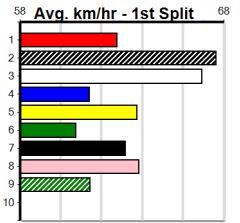

CHS GROUP (250+RANK)

410 Metres

Grade 5 No Penalty

12

6:57PM

(VIC time)

CRAZY OLD DUCK (3) owns a handy 23.31 PB here and she should be able to find the rail soon after box rise. ALABAMA ANNA (2) can come out running and she will be on the pace from the outset. DUNDA'S HOUDINI (6) just needs room early on.

1st $1650
2nd $475
3rd $235

Watchdog Tips: **3** **2** **6** **8** **Bet:** **Box Quinella 2,3,6,8 ($10 for 166.67%)**

1 WORMS ARE BITING (SA)[5] *Far from disgraced last time, place hope again*
BK D Feb-19 WORM BURNER **MAXIMUM BELLA** **$8.00**

Trainer: Scott Blacksell (Cape Bridgewater)

2nd (8)	30.8	390	WBL	R12	23-Aug-21	22.69	22.54	2.25LCHANKO GIRL (22.54)	M/22	.	.	.	8.81	$13.40	5
4th (3)	30.8	390	WBL	R11	30-Aug-21	22.87	22.25	4.00LBENEFIT SUMMARY (22.60)	M/76	C4	.	.	9.06	$6.00	5
6th (7)	31.2	390	WBL	R4	06-Sep-21	23.10	22.49	5.00LSHIP OF FOOLS (22.75)	M/56	C1	.	.	9.16	$3.60	5
2nd (2)	31.2	390	WBL	R11	13-Sep-21	22.58	22.42	0.25LSOUTHERN THUNDER	S/42	C1	.	.	8.88	$4.90	5

Owner(s): S Blacksell

Winning Boxes

1	2	3	4	5	6	7	8
1					1	1	
Prize	$7,132.50						
Best	NBT						
Starts	56-3-10-7						
Trk/Dst	9-0-1-0						
APM	$2429						

2 ALABAMA ANNA [5] *Handy PB here, can spear the lids, danger*
BK B Dec-18 KINDA CRUEL RED **LOUISIANA LIL** **$4.60**

Trainer: Andrea Gurry (Nhili)

3rd (8)	27.2	410	HOR	R9	26-Feb-21	23.50	23.06	3.5LFEARLESS PIGEON (23.26)	M/23	.	.	.	10.45	$3.30	RW
1st (2)	27.3	410	HOR	R3	16-Mar-21	23.43	22.92	1.5LSPEARHEAD JOE (23.53)	M/11	.	.	.	10.23	$5.70	RW
5th (2)	27.2	410	HOR	R12	23-Mar-21	24.11	23.12	12.00LYELLOW AND BLACK (23.30)	M/45	C4	.	.	10.85	$7.90	5H
3= (8)	28.2	410	HOR	R11	04-Sep-21	24.03	23.20	3.00LELECTRIC ZULU (23.83)	M/22	C1	SW	.	10.51	$2.30	5NP

Owner(s): A Gurry

Winning Boxes

1	2	3	4	5	6	7	8
				1	1		1
Prize	$7,687.50						
Best	23.43						
Starts	30-4-2-7						
Trk/Dst	14-2-0-4						
APM	$1393						

3 CRAZY OLD DUCK [5] *Class edge, can find the rail early, go close*
WBE B Mar-18 FERNANDO BALE **MARCUS GLORY** **$3.60**

Trainer: Garry Marshman (Heathmere)

7th (2)	27.7	410	HOR	R12	03-Aug-21	23.78	23.23	7.00LMY FAITH (23.31)	M/42	.	.	.	10.45	$22.80	5
4th (8)	27.5	390	WBL	R6	12-Aug-21	22.61	22.03	4.25LMILWAUKEE MISS (22.32)	M/44	C4	.	.	8.85	$3.80	5
7th (2)	27.0	390	WBL	R11	26-Aug-21	23.18	21.90	13.00LRAMPANT TERESA (22.34)	M/47	C5	.	.	8.91	$4.40	5
3rd (2)	27.0	410	HOR	R10	14-Sep-21	23.58	23.20	2.25LWILL DO (23.43)	M/22	C1	.	.	10.52	$10.60	5H

Owner(s): G Marshman

Winning Boxes

1	2	3	4	5	6	7	8
4		1	1				1
Prize	$13,975.00						
Best	23.31						
Starts	55-7-14-9						
Trk/Dst	17-1-3-3						
APM	$2872						

4 PYRENEES SPIRIT [5] *Poor record here, draw is a worry, next time*
RF B Feb-18 GENERAL DESTINI **TIGRESS EIGHT** **$16.00**

Trainer: Hazelie Robinson (Avoca)

6th (3)	29.6	390	BAL	R12	05-Sep-21	22.93	22.39	5.50LRIVERDALE TOMMY (22.57)	Q/12	C1	.	R	8.47	$4.20	5
7th (7)	29.4	410	HOR	R3	07-Sep-21	24.20	23.16	9.50LCPRESS BALE (23.55)	M/77	C4	.	.	10.79	$60.80	SH
4th (6)	29.3	390	BAL	R12	13-Sep-21	22.88	22.19	2.25LMY MASCARA (22.73)	M/11	C1	.	.	8.57	$6.40	T3-5
4th (8)	29.4	390	BAL	R10	18-Sep-21	23.20	22.48	4.75LCROWN SEBON (22.87)	Q/23	C1	.	R	8.57	$10.80	5

Owner(s): H Robinson

Winning Boxes

1	2	3	4	5	6	7	8
1	1		1			1	3
Prize	$10,385.00						
Best	23.88						
Starts	82-7-10-9						
Trk/Dst	23-1-1-0						
APM	$2088