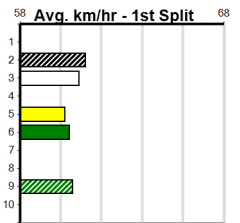

Horsham

WEBBCON MARINE

485 Metres

Maiden

3

4:14PM

(VIC time)

1st $1615
2nd $460
3rd $230

Watchdog Tips:

4 1 7 8

Bet: Trifecta 1,4/1,4,7,8/1,4,6,7,8 ($10 - 55.56%)

PANAMA CANAL (4) is a well bred type and his dam produced the talented Miss Vee. ASTON JONAS (1) is another well bred type and his dam produced the handy Aston Heidi. MONEY OWES (7) must be respected on debut.

Form	Box	Weight	Dist	Track	Date	Time	BON	Margin	1st/2nd (Time)	PIR	Checked	Comment	W/R	Split 1	S/P	Grade

1 ASTON JONAS [M] *Dam produced the capable Aston Heidi, danger* **$4.20**

BK D Dec-19 ASTON KIMETTO ASTON JADORE

Trainer: Ian Garland (Longlea)
Owner(s): R Borda

Winning Boxes							
1	2	3	4	5	6	7	8
Prize							$0
Best							FSH
Starts							0-0-0-0
Trk/Dst							0-0-0-0
APM							$0

2 SAINT BOGAN [M] *One paced and had plenty of chances, tested* **$21.00**

BK B Jun-18 PETER ROCKET MISS LAVA

Trainer: Anthony Harding (Hamilton)

6th (8)	32.2	410	HOR	R2	04-Sep-21	24.26	23.20	5.00	LAUNTY MARY (23.92)	S/77	.	.	W	11.04	$48.60	M
4th (1)	32.1	425	BEN	R1	08-Sep-21	24.82	23.83	4.50	LITTLE MISS ME (24.52)	S/777	.	.	.	7.21	$9.30	M
3rd (8)	32.4	450	WBL	R1	13-Sep-21	26.49	25.72	11.00	LMR. DEEDS (25.77)	M/765	C1	.	.	7.08	$41.00	M
4th (4)	32.4	450	BAL	R1	18-Sep-21	26.53	25.90	7.50	FAKE SHOT (26.04)	S/885	.	.	.	7.15	$29.60	M

Owner(s): A Harding

Winning Boxes							
1	2	3	4	5	6	7	8
Prize							$2,358.57
Best							NBT
Starts							49-0-1-7
Trk/Dst							4-0-0-0
APM							$1017

3 SHORE LANKA [M] *Form is steady, 1st look here, prefer others* **$16.00**

WBK D Feb-19 FERNANDO BALE SPACE GIRL TEARS

Trainer: Cassandra Jayakody (Winchelsea)

6th (6)	30.0	520	CRN	R1	28-Aug-21	31.95	30.61	14.00	LEMPRESS BLAZE (31.01)	M/4444	C1	.	R	5.76	$79.80	M
3rd (4)	30.0	390	BAL	R1	05-Sep-21	23.32	22.39	5.50	MISS MOLLY MAY (22.96)	Q/44	C5	.	.	8.72	$23.50	M
4th (1)	30.0	300	HVL	R1	10-Sep-21	17.37	16.82	3.50	SILVER AMBITION (17.14)	M/3	C2	.	.	3.97	$33.90	T3-M
4th (8)	30.1	400	GEL	R2	14-Sep-21	23.36	22.60	11.00	COURTEOUS REIKO (22.60)	M/55	C5	.	.	8.79	$45.80	M

Owner(s): C Jayakody

Winning Boxes							
1	2	3	4	5	6	7	8
Prize							$460.00
Best							FSH
Starts							14-0-1-1
Trk/Dst							0-0-0-0
APM							$334

4 PANAMA CANAL [M] *Dam produced the talented Miss Vee* **$3.60**

BK D Jan-20 SUPERIOR PANAMA ZIPPING YOKO

Trainer: Jane Garland (Longlea)
Owner(s): J Garland

Winning Boxes							
1	2	3	4	5	6	7	8
Prize							$0
Best							FSH
Starts							0-0-0-0
Trk/Dst							0-0-0-0
APM							$0

5 KINLOCH GEEK [M] *Well beaten in all six runs, prefer to watch* **$12.00**

BK B Aug-19 KINLOCH BRAE FRAC GEEK

Trainer: Jeffrey Guy (Laharum)

7th (8)	24.3	410	HOR	R1	20-Jun-21	24.36	23.07	12.00	LAL'S FULL HOUSE (23.58)	S/87	C1	.	.	10.99	$73.80	M
4th (1)	23.9	512	MTG	R1	08-Jul-21	31.37	30.01	6.00	BUNGALOO ASH (30.95)			.	.	4.69	$2.60	M
5th (2)	23.7	410	HOR	R1	20-Jul-21	24.60	23.54	11.00	WIZARDRY MAGIC (23.89)	M/55	.	.	.	11.08	$36.70	M
7th (6)	23.9	450	BAL	R1	09-Aug-21	26.66	25.65	15.00	RAPTOR (25.65)	S/875	.	.	.	7.09	$44.80	T3-M

Owner(s): J Guy

Winning Boxes							
1	2	3	4	5	6	7	8
Prize							$105.00
Best							FSTD
Starts							6-0-0-0
Trk/Dst							0-0-0-0
APM							$63