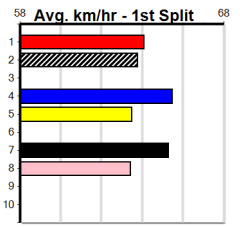

Horsham

WIMMERA MALLEE VET SERVICES

10

6:22PM

(VIC time)

1st $1650
2nd $475
3rd $235

Watchdog Tips: **8** **4** **5** **1** **Bet:** **Win 8**

Form Box Weight Dist Track Date Time BON Margin 1st/2nd (Time) PIR Checked Comment W/R Split 1 S/P Grade

1 INGA LUNA [6] *Never headed last time, well drawn, respect* **Winning Boxes**

BK B Mar-19 DYNA DOUBLE ONE IMA LONELY GIRL **$6.50**

Trainer: Ronald Fisher (Lara)

1	2	3	4	5	6	7	8
1		1					
Prize							
Best							
Starts							
Trk/Dst							
APM							

2nd (6) 28.7 425 BEN R9 04-Aug-21 24.22 24.05 2.50LHE'S A GEEZER (24.05) M/433 . . . 6.69 $20.00 X67
3rd (6) 28.8 450 SHP R3 16-Aug-21 25.75 25.10 2.25LTHUNDERING DON (25.61) M/434 C1 . . 6.64 $20.90 RW
6th (2) 28.9 450 WBL R3 26-Aug-21 26.06 24.98 9.50LPURPLE STORM (25.41) M/234 C1 . . 6.67 $34.30 X67H
1st (3) 29.2 450 BAL R5 13-Sep-21 25.71 25.65 3.25LNOT ARANDT (25.92) Q/111 . . . 6.59 $5.50 T3-RW

Owner(s): T Inguanti

2 VILLANOVA [7] *Needs to lead, pace out wide is a worry, tested* **Winning Boxes**

BK B May-19 WALK HARD CALABASAS **$12.00**

Trainer: Andrea Gurry (Nhill)

1	2	3	4	5	6	7	8
			1				
Prize							
Best							
Starts							
Trk/Dst							
APM							

2nd (1) 28.0 410 HOR R10 13-Aug-21 23.75 23.33 1.5LRAKESH (23.65) M/11 . . . 10.46 $2.70 RW
7th (3) 27.8 410 HOR R2 17-Aug-21 24.84 23.02 16.00LBASIN BETTY (23.75) M/76 C4 . . 11.19 $12.50 7
7th (4) 27.4 410 HOR R4 31-Aug-21 24.33 23.12 8.50LBULLYING (23.73) M/68 C2 . . 11.11 $33.50 7
6th (8) 27.6 410 HOR R3 14-Sep-21 23.86 23.20 4.50LBALTS ORSON (23.55) S/77 . . . 10.73 $39.00 X67

Owner(s): A Gurry

3 *** VACANT BOX *** **Winning Boxes**

Trainer:
Owner(s):

4 SWEET EMILY [7] *Impressive to date, fast early, main danger* **Winning Boxes**

BK B Nov-19 MEPUNGA BLAZER KAYLEY'S COMET **$3.20**

Trainer: Heather Baxter (Murtoa)

1	2	3	4	5	6	7	8
			1				
Prize							
Best							
Starts							
Trk/Dst							
APM							

1st (3) 26.8 410 HOR R2 31-Aug-21 23.60 23.12 8.00LNAOMI BUTTERFLY (24.13) Q/11 . . . 10.50 $10.30 M
4th (8) 26.8 410 HOR R3 04-Sep-21 24.33 23.20 13.00LTINTED (23.43) M/44 C8 . . 10.87 $2.70 X67
2nd (2) 26.5 410 HOR R3 14-Sep-21 23.60 23.20 1.00LBALTS ORSON (23.55) M/54 . . . 10.57 $3.70 X67

Owner(s): COUGAR (SYN), S Bauer, T Deglatis

5 RAHELA BALE (NSW)[6] *Continues to improve, good muster, big threat* **Winning Boxes**

BK B Jul-19 DAVID BALE KACHINA ALLEN **$5.00**

Trainer: Daniel Gibbons (Avalon)

1	2	3	4	5	6	7	8
			1		1		
Prize							
Best							
Starts							
Trk/Dst							
APM							

2nd (3) 26.2 390 BAL R1 27-Aug-21 22.32 22.10 0.25LWINNIE COASTER (22.30) Q/11 . . . 8.49 $7.80 M
1st (6) 26.1 390 WBL R1 02-Sep-21 22.26 21.78 2.50LBLUE REDEEMER (22.43) M/11 . . . 8.73 $2.50 M
4th (6) 26.0 400 GEL R3 10-Sep-21 23.57 22.58 6.00LHELMET GIBLET (23.17) M/76 . . . W 8.97 $6.20 X67
1st (3) 26.6 400 GEL R9 14-Sep-21 22.94 22.60 1.25LBLACKPOOL CRUZ (23.01) Q/11 C1 SW . 8.49 $2.30 7

Owner(s): J Wheeler

6 *** VACANT BOX *** **Winning Boxes**

Trainer:
Owner(s):