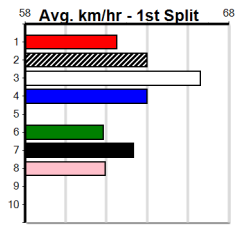

KCR PET TRANSPORT HT3

525 Metres

Mixed 6/7 Heat

4

12:27PM

(VIC time)

1st $1900
2nd $550
3rd $275

MIDNIGHT SNOOZE (6) comes here with brilliant NSW form and she is expected to fire after a freshen up. NINE NINE (3) has been placed in three of six here and she should be on the pace from the outset. BLAZING TIMES (7) shows promise.

Watchdog Tips: **6** **3** **7** **1** **Bet:** **Trifecta 3,6/1,3,6,7/1,2,3,4,6,7 ($10 - 41.67%)**

Form	Box	Weight	Dist	Track	Date	Time	BON	Margin	1st/2nd (Time)	PIR	Checked	Comment	W/R	Split 1	S/P	Grade	Winnings Boxes										
1																		MAJESTIC STELLA [6] <i>Improving type, has the right draw, keep safe</i>									
BE	B				Mar-19													PUNK STAR LASS $9.00									
Trainer: Santo Iuele (Pascoe Vale)																											
1st	(1)	28.6	450	BAL	R1	23-Aug-21		25.84	25.68	1.00	L	BUTTERFLY INDEE (25.90)	M/111	.	.	.	6.72	$2.40	T3-M	<table border="1"> <tr><th>1</th><th>2</th><th>3</th><th>4</th><th>5</th><th>6</th><th>7</th><th>8</th></tr> <tr><td>1</td><td></td><td></td><td></td><td></td><td></td><td></td><td>1</td></tr> <tr><td>Prize</td><td colspan="7"></td><td>$2,440.00</td></tr> <tr><td>Best</td><td colspan="7"></td><td>FSH</td></tr> <tr><td>Starts</td><td colspan="7"></td><td>9-2-1-0</td></tr> <tr><td>Trk/Dst</td><td colspan="7"></td><td>0-0-0-0</td></tr> <tr><td>APM</td><td colspan="7"></td><td>$2382</td></tr> </table>							
7th	(1)	28.9	500	BEN	R5	01-Sep-21		29.30	28.33	9.50	L	LOLIVIA TWIST (28.64)	M/356	C6	.	.	6.88	$3.30	X67								
1st	(7)	28.8	500	BEN	R4	08-Sep-21		28.75	28.61	2.75	L	SKIBO BOY (28.93)	M/311	C4	.	.	6.79	$2.50	X67								
4th	(1)	29.0	520	CRN	R5	17-Sep-21		31.35	30.49	13.00	L	DARNUM DOZER (30.49)	M/5344	C2	.	.	5.66	$3.00	T3-RW								
Owner(s): BELLA MUMMY (SYN), S Iuele, S Iuele, G Iuele, L Iuele																											
2																		MCIVOR JILL [6] <i>Far from disgraced here last time, place claims</i>									
BD	B				Oct-19													MCIVOR VERNA $10.00									
Trainer: Barry Hiscock (Long Gully)																											
2nd	(5)	26.9	500	BEN	R5	25-Aug-21		28.95	28.37	5.50	L	BLAZING FURY (28.59)	M/333	C1	.	.	6.84	$2.00	X67	<table border="1"> <tr><th>1</th><th>2</th><th>3</th><th>4</th><th>5</th><th>6</th><th>7</th><th>8</th></tr> <tr><td></td><td></td><td></td><td></td><td></td><td></td><td>1</td><td>1</td></tr> <tr><td>Prize</td><td colspan="7"></td><td>$2,905.00</td></tr> <tr><td>Best</td><td colspan="7"></td><td>NBT</td></tr> <tr><td>Starts</td><td colspan="7"></td><td>12-2-1-1</td></tr> <tr><td>Trk/Dst</td><td colspan="7"></td><td>1-0-0-1</td></tr> <tr><td>APM</td><td colspan="7"></td><td>$2445</td></tr> </table>							
7th	(5)	26.8	500	BEN	R3	28-Aug-21		28.82	27.99	8.50	L	LASTON VIRAGO (28.23)	M/578	C6	.	.	6.77	$13.80	X67								
7th	(8)	26.9	500	BEN	R7	01-Sep-21		29.07	28.33	11.00	L	BLAZING FURY (28.33)	M/777	C5	.	.	7.11	$5.60	RW								
3rd	(8)	26.8	525	MEP	R2	15-Sep-21		30.75	29.98	7.50	L	CHILLOUT COOKIE (30.25)	M/4444	C2	.	.	5.31	$4.20	RW								
Owner(s): B Priest																											
3																		NINE NINE (QLD)[6] <i>Showed good speed here last week, danger</i>									
RF	B				Oct-19													ALPHA NEMESIS $4.60									
Trainer: James Shaw (Seymour)																											
7th	(5)	27.8	515	SAP	R10	29-Aug-21		30.51	29.57	12.00	L	MEPUNGA STELLAR (29.74)	M/5777	C9	.	.	5.22	$17.90	X67	<table border="1"> <tr><th>1</th><th>2</th><th>3</th><th>4</th><th>5</th><th>6</th><th>7</th><th>8</th></tr> <tr><td>1</td><td></td><td></td><td></td><td></td><td></td><td></td><td>1</td></tr> <tr><td>Prize</td><td colspan="7"></td><td>$6,170.00</td></tr> <tr><td>Best</td><td colspan="7"></td><td>NBT</td></tr> <tr><td>Starts</td><td colspan="7"></td><td>16-2-6-2</td></tr> <tr><td>Trk/Dst</td><td colspan="7"></td><td>6-0-1-2</td></tr> <tr><td>APM</td><td colspan="7"></td><td>$4435</td></tr> </table>							
2nd	(6)	27.8	350	HVL	R2	07-Sep-21		19.60	19.20	2.00	L	CHARLIE'S JAR (19.47)	M/3	C6	.	.	6.66	$5.90	X67H								
2nd	(4)	27.9	350	HVL	R10	12-Sep-21		19.46	18.88	0.50	L	LASTON LATHAM (19.43)	M/1	C1	.	.	6.56	$8.70	X67F								
3rd	(4)	27.9	525	MEA	R3	18-Sep-21		30.45	29.93	3.50	L	LSIR CHAMP (30.22)	M/1122	C1	.	.	5.12	$6.60	6G								
Owner(s): J Shaw																											
4																		STARFLEET [7] <i>Solid effort when resuming, include in exotics</i>									
F	D				Nov-18													LASHIL $8.00									
Trainer: Simon Barker (Elphinstone)