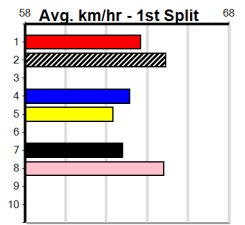

Meadows (MEP)

TAB - LONG MAY WE PLAY HT2

525 Metres

Mixed 6/7 Heat

3

12:05PM

(VIC time)

WESTERN BLAZER (8) was never headed in his top 29.66 win here and he looks very well graded in this event. RETRO ROCKET (1) is better than his past few runs and he can work into the mix mid race. CHILLOUT COOKIE (2) was dominant here last week.

1st $1900
2nd $550
3rd $275

Watchdog Tips: **8** **1** **2** **7** **Bet:** **Trifecta 8/1,2/1,2,4,7 ($10 - 166.67%)**

Form	Box	Weight	Dist	Track	Date	Time	BON	Margin	1st/2nd (Time)	PIR	Checked	Comment	W/R	Split 1	S/P	Grade	Winning Boxes									
1 RETRO ROCKET [6]																	Winning Boxes									
<i>No luck of late, can make amends, main danger</i>																	1 2 3 4 5 6 7 8									
BK	D	Feb-19			PETER ROCKET			TOTALLY FAB										$10.00								
Trainer: Leanne Burke (Alberton West)																	1 1									
4th	(1)	33.1	515	SAP	R10	29-Aug-21	30.26	29.57	7.50LMEPUNGA STELLAR (29.74)		M/8555	C5	.	.	5.28	$2.90	X67	Prize	$13,390.00							
6th	(7)	33.0	515	SAN	R2	02-Sep-21	30.87	29.22	18.00LRUFUS SCRIMGEOUR (29.62)		M/8776	C16	.	.	5.23	$14.10	X67	Best	NBT							
5th	(2)	33.4	515	SAP	R2	06-Sep-21	30.24	29.21	9.00LHAMILLSON (29.62)		S/6555	C8	.	.	5.38	$10.70	X67H	Starts	36-2-11-8							
6th	(1)	33.2	520	CRN	R7	15-Sep-21	31.17	30.29	9.00LMY BUDDY BENNY (30.55)		M/8466	C8	.	.	5.69	$5.70	RWH	Trk/Dst	1-0-0-0							
APM																	$6761									
Owner(s): M Donovan																										
2 CHILLOUT COOKIE [6]																	Winning Boxes									
<i>Dominant win here last week, main danger</i>																	1 2 3 4 5 6 7 8									
BD	D	Jan-19			FERNANDO BALE			IT'S A WRAP										$4.60								
Trainer: Julie Chilcott (Heathcote)																	1 1									
5th	(7)	31.7	350	HVL	R5	17-Aug-21	20.58	19.57	7.00LTSAR BELL (20.11)		M/4	C2	V5	.	6.94	$13.70	RW	Prize	$4,465.00							
ST	(-)	31.8	300	HVL		03-Sep-21	17.41		8.00L Trial Not Cleared		M/55	.	5of6	.	3.93	$.	ST	Best	30.25							
ST	(-)	32.1	385	SHP		09-Sep-21	25.51		8.00L Trial Cleared		M/11	.	1of4	.	6.73	$.	ST	Starts	24-2-3-3							
1st	(1)	32.2	525	MEP	R2	15-Sep-21	30.25	29.98	6.50LTROJAN PACKAGE (30.69)		Q/1111	.	.	.	5.10	$4.00	RW	Trk/Dst	9-1-0-2							
APM																	$2658									
Owner(s): chillicook (SYN), J Chilcott, M Chilcott, G Cooke																										
3 *** VACANT BOX ***																	Winning Boxes									
Trainer:																										
Owner(s):																										
4 GAMBLIN' WAYS [6]																	Winning Boxes									
<i>Better for the run here last week, place hope</i>																	1 2 3 4 5 6 7 8									
BD	D	Aug-19			FERNANDO BALE			KINBRAE MILLIE										$12.00								
Trainer: Craig Treherne (Lara)																	1 1									
1st	(6)	32.0	390	WBL	R2	16-Aug-21	22.78	22.26	3.5LEASY STREET (23.02)		M/43	C1	.	.	9.12	$1.80	M	Prize	$2,290.00							
3rd	(3)	32.2	350	HVL	R3	02-Sep-21	19.71	19.09	2.50LMAJOR CYCLONE (19.55)		M/5	C1	.	0.09	6.78	$4.60	RW	Best	NBT							
1st	(5)	32.2	450	WBL	R9	06-Sep-21	25.72	25.67	1.00LJOFFA'S TIARA (25.79)		M/211	.	.	.	6.77	$3.00	X67	Starts	7-2-0-2							
6th	(5)	31.9	525	MEP	R1	15-Sep-21	31.08	29.98	8.50LMCIVOR RUSTY (30.52)		M/2255	C2	.	.	5.25	$13.20	X67	Trk/Dst	1-0-0-0							
APM																	$2061									
Owner(s): C Treherne																										
5 CRUICKSHANK [7]																	Winning Boxes									
<i>Still learning, drawn to find bother, tested</i>																	1 2 3 4 5 6 7 8									
BK	B	Oct-19			RONRAY SPIRIT			FANCY STICHES										$18.00								
Trainer: Terrence Reid (Yuroke)																	1 1									
6th	(5)	30.0	425	BEN	R2	23-Aug-21	25.01	23.72	6.00LMR. PRIME MINTER (24.59)		M/564	C5	.	.	6.81	$21.40	RW	Prize	$1,290.00							
1st	(2)	29.8	425	BEN	R1	27-Aug-21	24.61	23.86	2.00LINGA ATILIO (24.75)		M/111	.	.	.	6.74	$3.70	T3-M	Best	FSH