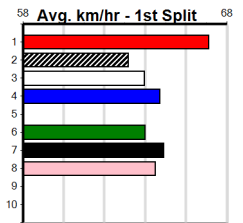

SKY RACING (1-3 WINS)(225+ RANK)

10

2:29PM

(VIC time)

525 Metres Restricted Win

BLAZER GLORY (2) owns a handy 30.13 PB here and he will find this easier than his most recent racing. MAN OF SUBSTANCE (3) was impressive at Sandown two runs back and he will be strong in the run home. AFFAIR BIT (1) can cause an upset.

1st $1900
2nd $550
3rd $275

Watchdog Tips: **2** **3** **1** **6** **Bet:** **Trifecta 2,3/1,2,3,6/1,2,3,4,6,7 ($10 - 41.67%)**

Form	Box	Weight	Dist	Track	Date	Time	BON	Margin	1st/2nd (Time)	PIR	Checked	Comment	W/R	Split 1	S/P	Grade	Winning Boxes								
1 AFFAIR BIT [5]																	<i>Better than form, strong type, can threaten</i>								
BK	D				Nov-18												BOUND TWO AFFAIR $12.00								
Trainer: Martin Hanke (Miepoll)																	<table border="1"> <tr><th>1</th><th>2</th><th>3</th><th>4</th><th>5</th><th>6</th><th>7</th><th>8</th></tr> <tr><td>1</td><td></td><td></td><td></td><td></td><td></td><td></td><td>1</td></tr> <tr><td>Prize</td><td colspan="7"></td><td>$20,965.00</td></tr> <tr><td>Best</td><td colspan="7"></td><td>30.33</td></tr> <tr><td>Starts</td><td colspan="7"></td><td>68-3-13-14</td></tr> <tr><td>Trk/Dst</td><td colspan="7"></td><td>26-1-3-7</td></tr> <tr><td>APM</td><td colspan="7"></td><td>$6129</td></tr> </table>								
8th	(8)	32.9	450	SHP	R8	06-Sep-21	26.07	25.04	15.00	FERNANDO BLUEY (25.04)	M/888	C4	.	.	7.03	$44.60	X45								
4th	(1)	32.7	450	SHP	R10	13-Sep-21	25.57	25.01	3.5	LDYNAMIC PRINCE (25.33)	M/644	C4	.	.	6.75	$12.80	RWH								
7th	(7)	32.9	600	MEP	R8	15-Sep-21	36.45	34.99	20.00	REDZIN (35.08)	M/5338	C6	.	.	9.45	$29.70	5								
5th	(8)	33.2	525	MEA	R7	18-Sep-21	30.55	29.93	6.50	WEBLEC RANGER (30.11)	M/4444	C1	.	.	5.16	$49.20	5								
Owner(s): M Hanke																									
2 BLAZER GLORY [5]																	<i>Quick PB here, well graded, hard to hold out</i>								
BK	D				Sep-19												COSMIC OWL $2.70								
Trainer: Jeffrey Britton (Anakie)																	<table border="1"> <tr><th>1</th><th>2</th><th>3</th><th>4</th><th>5</th><th>6</th><th>7</th><th>8</th></tr> <tr><td>1</td><td></td><td></td><td></td><td>1</td><td></td><td></td><td>1</td></tr> <tr><td>Prize</td><td colspan="7"></td><td>$19,135.00</td></tr> <tr><td>Best</td><td colspan="7"></td><td>30.13</td></tr> <tr><td>Starts</td><td colspan="7"></td><td>16-3-2-2</td></tr> <tr><td>Trk/Dst</td><td colspan="7"></td><td>3-1-0-1</td></tr> <tr><td>APM</td><td colspan="7"></td><td>$10764</td></tr> </table>								
8th	(8)	30.5	525	MEA	R2	28-Aug-21	31.02	29.63	14.00	LISOLATING (30.04)	S/7868	C6	.	.	5.29	$15.10	RWF								
3rd	(5)	30.6	595	SAP	R8	06-Sep-21	34.74	34.08	6.50	JUST WINS BOSS (34.30)	M/2332	C2	.	.	9.31	$2.60	5								
6=	(7)	30.7	595	SAP	R8	12-Sep-21	35.00	33.87	6.00	LADY FERNANDO (34.60)	M/7666	.	.	.	9.61	$3.20	5NP								
4th	(8)	30.4	650	WBL	R8	16-Sep-21	38.35	38.29	1.00	CROWN KNOX (38.29)	M/344	C1	.	.	17.79	$1.40	SH								
Owner(s): TYLER TWO MACEY (SYN), J Sharp, S O'hehir																									
3 MAN OF SUBSTANCE [6]																	<i>Top effort two runs back, danger with luck</i>								
LTBD	D				Jun-19												ANGIE ROCKS $3.60								
Trainer: Barry Marshall (Pentland Hills)																	<table border="1"> <tr><th>1</th><th>2</th><th>3</th><th>4</th><th>5</th><th>6</th><th>7</th><th>8</th></tr> <tr><td>1</td><td></td><td></td><td></td><td></td><td></td><td>1</td><td></td></tr> <tr><td>Prize</td><td colspan="7"></td><td>$7,650.00</td></tr> <tr><td>Best</td><td colspan="7"></td><td>NBT</td></tr> <tr><td>Starts</td><td colspan="7"></td><td>13-2-4-1</td></tr> <tr><td>Trk/Dst</td><td colspan="7"></td><td>1-0-0-0</td></tr> <tr><td>APM</td><td colspan="7"></td><td>$3892</td></tr> </table>								
4th	(3)	35.9	350	HVL	R9	02-Sep-21	19.54	19.09	6.00	LDYNAMIC PRINCE (19.14)	M/7	C4	.	.	6.91	$3.10	RW								
1st	(6)	35.3	485	HOR	R9	07-Sep-21	27.30	27.28	5.50	TEN DOLLAR SLAPS (27.66)	M/411	.	.	SW	6.63	$8.30	X67								
2nd	(2)	35.4	515	SAP	R2	12-Sep-21	29.61	29.40	3.00	GRACIE BALE (29.40)	M/4322	C1	.	.	5.32	$1.40	X67								
4th	(2)	35.1	525	MEA	R3	18-Sep-21	30.54	29.93	4.75	LSIR CHAMP (30.22)	M/4444	C4	.	.	5.21	$3.10	6G								
Owner(s): B Marshall																									
4 LONELY LISA [5]																	<i>Better than form, good early burn, place claims</i>								
BK	B				Mar-19												IMA LONELY GIRL $9.00