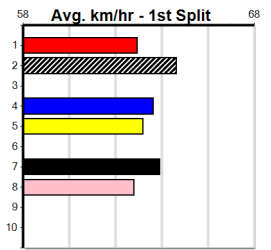

9

2:07PM

(VIC time)

1st $1900
2nd $550
3rd $275

SLICK SISTER (5) has a good record here to date and she will appreciate the smaller lineup today.
EARTHWORM JIM (7) is an exciting prospect and he just needs a clear crack in the middle stages.
MEPUNGA LEGEND (1) is showing promise

Watchdog Tips: 5 7 1 8 Bet: Trifecta 5,7/1,5,7,8/1,5,7,8 ($10 - 83.33%)

Form Box Wgt Dist Track Date Time BON Margin 1st/2nd (Time) PIR Checked Comment W/R Split 1 S/P Grade

MEPUNGA LEGEND [6] Improving all the time, good muster, threat $3.60
Owner(s): B Smith
Winning Distances: < 300m (0) 300 - 399m (0) 400 - 499m (1) 500 - 599m (1) 600 - 699m (0) > 700m (0)
Box History table and Prize Best Starts Trk/Dts APM

BALT'S FLYING [7] Needs to lead, suspect late, prefer others $10.00
Owner(s): G Mcclleish
Winning Distances: < 300m (0) 300 - 399m (1) 400 - 499m (0) 500 - 599m (0) 600 - 699m (0) > 700m (0)
Box History table and Prize Best Starts Trk/Dts APM

*** VACANT BOX ***
Owner(s):
Winning Distances: < 300m (0) 300 - 399m (0) 400 - 499m (0) 500 - 599m (0) 600 - 699m (0) > 700m (0)
Box History

BONNIE TOO GOOD [7] Beaten in both runs here, prefer to watch $26.00
Owner(s): Family Business (SYN), K Reid, G Reid, T Reid
Winning Distances: < 300m (0) 300 - 399m (0) 400 - 499m (1) 500 - 599m (0) 600 - 699m (0) > 700m (0)
Box History table and Prize Best Starts Trk/Dts APM

SLICK SISTER [6] Small field suits, powerful type, looks good $2.40
Owner(s): KANE IT (SYN), R Bloomfield, K Ralston
Winning Distances: < 300m (0) 300 - 399m (0) 400 - 499m (0) 500 - 599m (2) 600 - 699m (0) > 700m (0)
Box History table and Prize Best Starts Trk/Dts APM

1

2

3

4

5