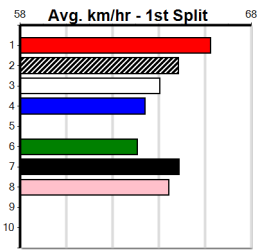

7

1:22PM

(VIC time)

1st $1900
2nd $550
3rd $275

WLADMIR (2) was a dominant all the way winner at Sandown last time and he should prove hard to reel in again. EIGHT BALL (6) is racing with confidence and he will be strong in the run home. WEST ON ARIES (8) owns a handy 30.28 PB here.

Watchdog Tips: **2** **6** **8** **7** **Bet:** Trifecta 2,6/2,6,7,8/2,3,4,6,7,8 ($10 - 41.67%)

1

DENZELL BALE (NSW)[5] **Hit or miss early, pace in two is a worry, tested** **$5.00**
BK Dog Jan-18 Sire: BARCIA BALE Dam: HOUSTON BALE
Owner(s): Aloisi Lehman (SYN), T Aloisi, M Lehman
Winning Distances: < 300m (0) 300 - 399m (2) 400 - 499m (10) 500 - 599m (1) 600 - 699m (0) > 700m (0)
Winning Weights: 33.9(1) 34.0(1) 34.1(2) 34.2(1) 34.5(3) 34.8(1) 34.9(1) 35.1(1) 36.1(1) 36.3(1)

Bx	1st	2nd	3rd	4th	5th	6th	7th	8th
1	3	2	3	2	1			
2	2	4	2	1		3		
3	1	4	1	3				
4	1	2	1	3			2	1
5	1	2	4	1	2	3		
6	3	1	5	1	2	2	1	
7	2	3	1	1	1		1	
8		3	3	2	1			

Prize Best Starts Trk/Dts APM $41025.63 30.22(2)-16/5/20 89-13-21-19 14-1-2-2 8883

Trainer: Robert Camilleri (Lara)

2

WLADMIR [5] **Never headed at Sandown, hard to reel in** **$3.40**
BD Dog May-19 Sire: ASTON DEE BEE Dam: GOT THE ATTITUDE
Owner(s): BEST BET (SYN), P Galea, F Spiteri
Winning Distances: < 300m (0) 300 - 399m (0) 400 - 499m (1) 500 - 599m (2) 600 - 699m (0) > 700m (0)
Winning Weights: 34.0(1) 34.4(1) 34.7(1)

Bx	1st	2nd	3rd	4th	5th	6th	7th	8th
1		1	1	2		1	1	
2	1							
3								
4				1				
5						1		
6			1		1			1
7			1					
8	2	3		1	1			

Prize Best Starts Trk/Dts APM $14500.00 30.19(2)-31/3/21 20-3-4-3 5-1-0-1 9489

Trainer: Paul Galea (St Albans)

3

MCIVOR RUSTY [5] **Improving all the time, good muster, place** **$9.00**
F Dog Oct-19 Sire: FERNANDO BALE Dam: MCIVOR VERNA
Owner(s): B Priest
Winning Distances: < 300m (0) 300 - 399m (0) 400 - 499m (1) 500 - 599m (2) 600 - 699m (0) > 700m (0)
Winning Weights: 31.7(1) 32.6(1) 32.7(1)

Bx	1st	2nd	3rd	4th	5th	6th	7th	8th
1		1	1	2				
2				1				
3		1	1					
4		1	1					
5	1		1					
6								
7	1							
8	1							

Prize Best Starts Trk/Dts APM $8005.00 30.52(7)-15/9/21 12-3-3-1 2-1-0-0 5987

Trainer: Barry Hiscock (Long Gully)

4

KONTA [5] **Good record here, empty draw helps, place** **$8.00**
BK Bitch Jan-18 Sire: MY BRO FABIO Dam: CHUNKY BUT FUNKY
Owner(s): L Miller
Winning Distances: < 300m (0) 300 - 399m (1) 400 - 499m (4) 500 - 599m (2) 600 - 699m (0) > 700m (0)
Winning Weights: 27.1(1) 27.5(1) 27.6(1) 27.8(1) 27.9(1) 28.1(1) 28.3(1)

Bx	1st	2nd	3rd	4th	5th	6th	7th	8th
1	1	2		2		1	1	
2	2	2	3	1	1	1		
3				1	1	2	1	
4	1	3	2	1	1	2		
5	1			1	3	1	1	
6			2	1			3	
7	2	2			1			1
8			2	2				2

Prize Best Starts Trk/Dts APM $22680.00 30.01(2)-21/10/20 56-7-9-9 10-2-2-3 6406

Trainer: Craig Treherne (Lara)

5

*** VACANT BOX ***

Sire: Dam: Trainer:

Owner(s):
Winning Distances: < 300m (0) 300 - 399m (0) 400 - 499m (0) 500 - 599m (0) 600 - 699m (0) > 700m (0)
Winning Weights:

Box History