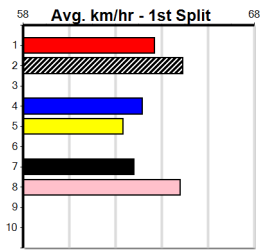

Watchdog Tips: 8 1 2 7 Bet: Trifecta 8/1,2/1,2,4,7 (\$10 - 166.67%)

Table with columns: Form Box, Wgt, Dist, Track, Date, Time, BON, Margin, 1st/2nd (Time), PIR, Checked, Comment, WR, Split 1, S/P, Grade