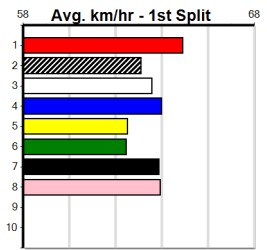

5

12:46PM

(VIC time)

1st $1900
2nd $550
3rd $275

SIXTIES ROCKER (1) has a good record here and he should be primed for a bold first up showing.
OBERON BALE (5) has continued to improve with every run and he just needs a little room early on.
MY DEWANA PENNY (2) has solid claims

Watchdog Tips: 1 5 2 4 Bet: Trifecta 1,5/1,2,4,5/1,2,3,4,5,8 ($10 - 41.67%)

SIXTIES ROCKER [5] Resuming, goes well here, expected to fire $2.60
BK Dog Apr-18 Sire: KINLOCH BRAE Dam: AMELIA CHRISTA
Owner(s): R Moore
Winning Distances: < 300m (0) 300 - 399m (0) 400 - 499m (1) 500 - 599m (4) 600 - 699m (3) > 700m (0)
Winning Weights: 29.5(1) 30.0(2) 30.1(2) 30.3(1) 30.4(1) 30.8(1)
3rd (3) 31.1 600 MEA R6 10-Sep-20 34.44 34.16 4.25L HERE'S TEARS (34.16) M/3333 C4 . . . 9.05 $13.80 X45
8th (5) 31.0 600 MEA R6 16-Sep-20 36.07 33.97 20.00 SWEET AS EMM (34.68) M/4888 C11 V10 . . . 9.18 $7.40 X45
3rd (7) 31.4 650 WBL R9 15-Oct-20 38.10 37.86 3.5L ELLIAS BALE (37.86) M/3444 C1 . . . 17.76 $4.80 5
6th (3) 31.6 515 SAN R9 22-Oct-20 30.16 29.09 9.00L NICHOLAS ROSE (29.54) M/7777 C1 . . . 5.35 $5.80 5
8th (4) 31.7 515 SAN R11 25-Feb-21 30.33 29.23 9.50L GLEESON (29.66) S/8888 . . SW . 5.41 $27.00 5
5th (1) 30.9 595 SAN R3 08-Apr-21 34.48 33.66 3.5L FAIRYTALE WISH (34.24) M/4444 . . . 9.40 $4.80 5
5th (3) 31.2 600 MEP R8 14-Apr-21 35.58 34.50 11.00 KRAKEN DOLL (34.85) M/8686 . . R 9.43 $4.50 X45
5th (2) 30.5 600 MEP R7 05-May-21 35.15 34.43 11.00 BRADY'S SHOUT (34.43) M/5555 C4 . . . 9.58 $14.90 X45
Last 3 wins NOT included above
1st (1) 30.1 600 MEA R7 20-Jun-20 34.64 34.64 3.75L MIDNIGHT MYSTERY (34.89) M/3311 . . SW . 9.15 $1.70 X45
1st (3) 30.8 595 SAP R6 05-Jul-20 34.25 34.25 3.75L JAYVILLE SLICK (34.51) M/2211 C1 SW . 9.39 $3.40 5
1st (7) 30.4 660 BEN R6 29-Aug-20 38.36 38.36 1.5L BOUNCE BACK (38.46) M/4333 C5 SW . 4.32 $2.10 5
Trainer: Robin Moore (Devon Meadows)

MY DEWANA PENNY [5] Strong type, will scrape the paint, can threaten $8.00
BK Bitch Oct-17 Sire: FABREGAS Dam: DEWANA SIENNA
Owner(s): R Martin
Winning Distances: < 300m (0) 300 - 399m (0) 400 - 499m (0) 500 - 599m (6) 600 - 699m (0) > 700m (0)
Winning Weights: 27.6(1) 27.8(1) 28.2(2) 28.3(2)
2nd (4) 28.7 525 MEP R12 07-Jul-21 30.62 29.83 3.00L ROCK ON RUNNER (30.41) M/4333 C4 . . . 5.39 $11.60 5
2nd (7) 28.5 525 MEP R9 14-Jul-21 31.17 29.84 6.50L FIREWEED (30.74) M/4544 . . . 5.28 $4.20 5
4th (7) 28.4 525 MEP R7 21-Jul-21 30.54 30.02 2.00L DAWN SPIRIT (30.41) M/5655 . . . 5.33 $17.50 5
6th (7) 28.4 500 BEN R8 31-Jul-21 29.11 28.34 6.50L LALA JUNIPER (28.66) M/7777 C6 . . . 7.08 $13.80 5
7th (1) 28.5 525 MEP R6 11-Aug-21 31.27 30.06 15.00 MY NAME HEATHER (30.28) M/7777 C8 . . . 5.38 $4.60 5
5th (2) 28.8 525 MEP R11 18-Aug-21 30.59 29.83 9.00L WEBLEC THUNDER (29.97) M/6666 C1 . . . 5.30 $33.70 RWH
5th (7) 28.2 515 SAP R5 06-Sep-21 30.25 29.21 5.50L TROUT (29.89) M/5666 C4 . . . 5.27 $5.00 5NP
4th (3) 28.4 525 MEP R6 15-Sep-21 30.53 29.98 2.00L SNAPPER SMITH (30.40) S/8454 . . . 5.41 $90.00 RWH
Last 3 wins NOT included above
1st (3) 28.2 515 SAP R4 10-Nov-19 29.65 29.38 2.25L AKASHI BOY (29.79) M/3111 . . . 5.19 $5.90 RWF
1st (6) 28.3 525 MEP R8 19-Feb-20 30.28 29.94 6.00L MISS FIREBIRD (30.69) M/3111 C1 . . . 5.24 $5.10 X45
1st (7) 27.6 520 CRN R6 13-May-20 30.54 30.07 0.75L PATWENS COLOUR (30.58) M/6322 C1 . . . 5.64 $17.90 RW
Trainer: Ronald Martin (Albion)