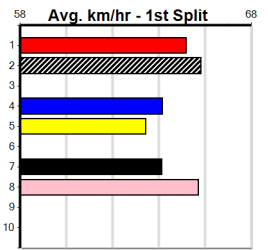

Watchdog Tips: 1 7 4 2 Bet: Trifecta 1/4,7/2,4,7 (\$10 - 250%)

Table with columns: Form Box, Wgt, Dist, Track, Date, Time, BON, Margin, 1st/2nd (Time), PIR, Checked, Comment, W/R, Split 1, S/P, Grade

BEN MAYO (NSW)[6] Went to another level here last time, looks good \$1.30
Owner(s): F Malone
Winning Distances: < 300m (0) 300 - 399m (0) 400 - 499m (1) 500 - 599m (1) 600 - 699m (0) > 700m (0)
Winning Weights: 29.3(1) 29.4(1)
1st (7) 29.4 460 WGL R1 30-Jul-21 25.96 25.39 7.50L ZIPPY TESLA (26.47) M/111 . . . . 6.59 \$1.40 M
3rd (2) 29.4 450 SHP R2 09-Aug-21 25.87 25.28 8.50L PAUA OF MINDY (25.28) M/443 C2 . . . . 6.93 \$2.60 X67H
1st (8) 29.3 525 MEP R9 08-Sep-21 29.79 29.71 4.00L AMERICANO MISS (30.07) M/2211 . . SW . . 5.09 \$3.00 7