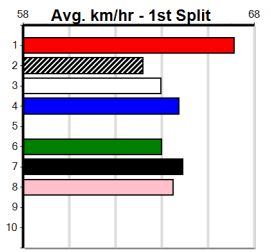

10

2:29PM

(VIC time)

1st $1900
2nd $550
3rd $275

BLAZER GLORY (2) owns a handy 30.13 PB here and he will find this easier than his most recent racing. MAN OF SUBSTANCE (3) was impressive at Sandown two runs back and he will be strong in the run home. AFFAIR BIT (1) can cause an upset.

Watchdog Tips: 2 3 1 6 **Bet:** Trifecta 2,3/1,2,3,6/1,2,3,4,6,7 ($10 - 41.67%)

Form Box	Wgt	Dist	Track	Date	Time	BON	Margin	1st/2nd (Time)	PIR	Checked	Comment	WR	Split 1	S/P	Grade

1

AFFAIR BIT [5]

Better than form, strong type, can threaten

$12.00

BK Dog Nov-18 Sire: BIT CHILI Dam: BOUND TWO AFFAIR

Owner(s): M Hanke
Trainer: Martin Hanke (Miepoll)

Winning Distances: < 300m (0) 300 - 399m (0) 400 - 499m (0) 500 - 599m (2) 600 - 699m (1) > 700m (0)

Winning Weights: 32.8(1) 32.9(1) 33.3(1)

5th (8)	32.8	600	MEA	R3	12-Aug-21	35.42	34.27	11.00 MAJOR GIBLET (34.71)	M/1224	C7	.	.	9.14	$61.80	5H
4th (8)	33.1	350	HVL	R6	15-Aug-21	19.27	19.12	2.00L GREEN BLAZER (19.14)	M/3	.	.	.	6.52	$31.90	5F
3rd (6)	33.0	515	SAN	R11	19-Aug-21	29.88	29.23	3.25L DENISE'S VISION (29.66)	M/5544	C5	.	.	5.16	$17.50	5
8th (7)	32.9	595	SAN	R5	02-Sep-21	35.18	34.12	14.00 MEPUNGA MAGGIE (34.23)	M/6788	.	.	.	9.46	$99.40	5
8th (8)	32.9	450	SHP	R8	06-Sep-21	26.07	25.04	15.00 FERNANDO BLUEY (25.04)	M/888	C4	.	.	7.03	$44.60	X45
4th (1)	32.7	450	SHP	R10	13-Sep-21	25.57	25.01	3.5L DYNAMIC PRINCE (25.33)	M/644	C4	.	.	6.75	$12.80	RWH
7th (7)	32.9	600	MEP	R8	15-Sep-21	36.45	34.99	20.00 REDZIN (35.08)	M/5338	C6	.	.	9.45	$29.70	5
5th (8)	33.2	525	MEA	R7	18-Sep-21	30.55	29.93	6.50L WEBLEC RANGER (30.11)	M/4444	C1	.	.	5.16	$49.20	5

Last 3 wins NOT included above

1st (4)	33.3	520	CRN	R2	17-Jun-20	30.53	30.13	7.50L FASHION ICON (31.06)	Q/1111	.	SW	.	5.49	$5.80	RW
1st (2)	32.8	600	MEP	R5	06-Jan-21	34.82	34.04	0.25L SPECIALTY (34.83)	M/2222	C2	SW	.	9.13	$5.50	X67
1st (8)	32.9	525	MEP	R3	30-Jun-21	30.33	29.95	1.75L KANJI HEIGHT (30.45)	M/3221	C1	.	.	5.24	$15.20	X67H

Box History

Bx	1st	2nd	3rd	4th	5th	6th	7th	8th
1		1	2	1	1			
2	1	1	2	1	1			
3		3	1	1		1	1	
4	1	4	3	1	2		3	1
5		1			2			1
6			3	1				
7	1	1	1	1	1	5	2	
8	1	2	2	2	4	2		1

Prize Best Starts Trk/Dts APM

$20965.00
30.33(8)-30/6/21
68-3-13-14
26-1-3-7
6129