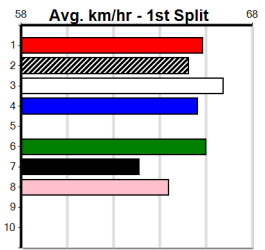

6

1:05PM

(VIC time)

1st $2015
2nd $580
3rd $290

RIPPLEBROOK GLEN (2) should get a dream run through behind the red early and he can atone for his two luckless runs of late. INKA BALE (1) is drawn to lead and she has raced well here in the past. ONE NIGHT ONLY (4) has the class edge over his rivals

Watchdog Tips: **2** **1** **4** **6** **Bet:** Trifecta 1,2/1,2,4,6/1,2,3,4,6 ($10 - 55.56%)

Form Box	Wgt	Dist	Track	Date	Time	BON	Margin	1st/2nd (Time)	PIR	Checked	Comment	WR	Split 1	S/P	Grade	
1	INKA BALE (NSW)[5]	BK	Bitch	Aug-19	Drawn to lead, goes well here, main danger											
	Owner(s): J Wheeler	Sire: BARCIA BALE	Dam: HAE ALLEN	Trainer: Samantha Grenfell (Anakie)												
	Winning Distances: < 300m (0) 300 - 399m (0) 400 - 499m (3) 500 - 599m (2) 600 - 699m (0) > 700m (0)															
	Winning Weights: 26.5(1) 27.0(1) 27.1(1) 27.3(1) 27.4(1)															
	1st (8)	27.1	460	GEL	R10	02-Jul-21	25.83	25.72	3.00L	ARAGOG (26.03)	Q/111	.	.	6.58	$3.60 RWH	
	8th (4)	27.3	460	GEL	R7	09-Jul-21	26.35	25.77	4.75L	RESSE'S GIRL (26.03)	Q/114	C4	SW	6.53	$7.40 RWF	
	7th (4)	26.9	525	MEA	R10	17-Jul-21	30.76	29.85	11.00	FERNANDO MICK (30.05)	Q/2235	C5	.	5.06	$42.60 SH	
	2nd (1)	27.3	600	MEP	R8	21-Jul-21	34.91	34.33	1.5L	HUSHING DUSK (34.81)	M/1111	.	.	8.97	$3.50 RWH	
	8th (8)	27.1	595	SAN	R7	29-Jul-21	35.62	34.38	16.00	SO PREDICTABLE (34.51)	M/6688	C8	V5	9.74	$26.40 X45	
	5th (3)	27.2	400	GEL	R7	06-Aug-21	22.89	22.42	5.00L	ASTON TITAN (22.55)	M/55	C1	.	8.61	$7.60 5	
	6th (6)	26.6	515	SAP	R7	15-Aug-21	30.33	29.62	11.00	ASTON ALPHA (29.62)	M/2666	C5	.	5.11	$7.40 5	
	4th (7)	27.0	400	GEL	R11	18-Sep-21	22.83	22.28	3.00L	TOP FAITH (22.62)	M/23	C1	.	8.49	$4.70 5	
	Last 3 wins NOT included above															
	1st (1)	26.5	450	BAL	R5	22-Mar-21	25.36	25.36	5.00L	ZAROT (25.70)	M/111	.	.	6.61	$1.60 T3-7	
	1st (5)	27.4	525	MEP	R9	26-May-21	30.32	29.76	1.75L	TIGGERLONG JET (30.43)	M/1111	C1	.	5.15	$5.00 6G	
	1st (3)	27.3	515	SAN	R10	10-Jun-21	29.72	29.35	1.5L	ZIVON BALE (29.81)	M/1111	.	.	5.17	$4.40 5	

Box History

Bx	1st	2nd	3rd	4th	5th	6th	7th	8th
1	1	1	1					
2	1	1	1					
3	1				2			
4			2	1			1	1
5	1	2	1			1		
6	1				1	1		
7			1	1				
8	1	2				1	1	1

Prize Best Starts Trk/Dts APM $19185.00 30.32(5)-26/5/21 29-5-7-5 9-1-2-3 10025