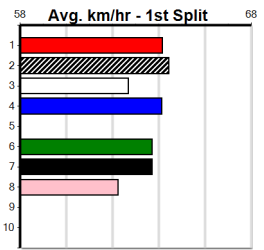

11

2:50PM

(VIC time)

1st $1900
2nd $550
3rd $275

CRABBY YABBY (6) had little luck here last week and with a clear run early she can make amends.
VERY JIGGLING (4) has been placed in both runs here and she will be on the pace from the outset.
WEBLEC GEM (2) is getting stronger all the time

Watchdog Tips: **6** **4** **2** **8** **Bet:** **Trifecta 4,6/2,4,6,8/1,2,4,6,8 ($10 - 55.56%)**

Form Box	Wgt	Dist	Track	Date	Time	BON	Margin	1st/2nd (Time)	PIR	Checked	Comment	WR	Split 1	S/P	Grade
1															
YUSSUF BALE (NSW)[5] $12.00															
F Dog Nov-18 Sire: KINDA CRUEL RED Dam: PRUE BALE															
Owner(s): M Roberts Trainer: Mark Roberts (Terang)															
Winning Distances: < 300m (0) 300 - 399m (0) 400 - 499m (3) 500 - 599m (0) 600 - 699m (0) > 700m (0)															
Winning Weights: 35.5(1) 36.7(1) 37.0(1)															
1st (6)	36.7	450	WBL	R5	19-Jul-21	25.65	25.57	1.75L MEPUNGA HAYLES (25.77)	M/211	C1	W		6.84	$6.60	X67
1st (7)	37.0	450	WBL	R5	26-Jul-21	25.55	25.55	7.50L DON'T FORGET KEV (26.06)	M/111		SW		6.81	$2.00	X67
3rd (4)	37.2	450	WBL	R8	02-Aug-21	25.64	25.56	1.25L NOVA'S GIRL (25.56)	M/564	C4	SW	W	6.84	$5.50	5
2nd (1)	37.2	450	WBL	R5	12-Aug-21	25.66	25.29	0.75L FLO LAVA (25.63)	M/465	C4			6.79	$13.60	5
5th (2)	37.0	450	WBL	R8	19-Aug-21	25.69	25.21	5.50L ZIPPING VERNON (25.31)	M/777	C4	W		6.96	$23.80	5
6th (4)	37.2	485	HOR	R5	24-Aug-21	28.29	26.95	9.00L CRYMELON COMET (27.68)	M/666	C4			6.84	$17.20	5
ST (-)	37	390	BAL		30-Aug-21	22.63		3.5L Trial Cleared	M/55		4of5		8.67		ST
5th (7)	37.0	545	BAL	R4	03-Sep-21	31.60	30.72	13.00 COLLINDA BEAST (30.72)	M/4446		W		6.89	$21.70	5
Last 3 wins NOT included above															
1st (1)	35.5	460	GEL	R2	11-Sep-20	26.14	25.64	4.50L AUSSIE BUILT (26.45)	Q/222	C4	V7	W	6.67	$3.80	RW
Prize Best Starts Trk/Dts APM $9857.14 NBT 57-3-8-10 2-0-1-0 3057															

Form Box	Wgt	Dist	Track	Date	Time	BON	Margin	1st/2nd (Time)	PIR	Checked	Comment	WR	Split 1	S/P	Grade
2															
WEBLEC GEM [6] $3.20															
BD Bitch Nov-19 Sire: KINLOCH BRAE Dam: WEBLEC ROSE															
Owner(s): WEBLANG (SYN), A Langton, J Weber, N Loechel Trainer: Jeffrey Britton (Anakie)															
Winning Distances: < 300m (0) 300 - 399m (0) 400 - 499m (2) 500 - 599m (0) 600 - 699m (0) > 700m (0)															
Winning Weights: 25.3(1) 26.0(1)															
3rd (5)	25.4	400	GEL	R2	30-Jul-21	23.10	22.65	2.25L WEBLEC CRUISER (22.95)	M/44	C1			8.81	$2.80	MF
3rd (3)	25.5	450	BAL	R2	04-Aug-21	25.95	25.12	5.50L TRENDING QUARTER (25.59)	M/533	C8	SW		6.85	$3.10	7
3rd (3)	25.7	410	HOR	R9	10-Aug-21	23.37	22.82	0.75L SPRING CANDICE (23.32)	M/22				10.74	$3.30	X67H
4th (5)	25.8	410	HOR	R4	17-Aug-21	23.63	23.02	4.50L SPRING CANDICE (23.31)	M/44	C5			10.68	$9.80	X67F
1st (1)	26.0	460	GEL	R5	24-Aug-21	25.93	25.93	4.50L TROJAN PACKAGE (26.25)	Q/111				6.56	$1.20	7
2nd (7)	25.7	515	SAP	R10	29-Aug-21	30.13	29.57	6.00L MEPUNGA STELLAR (29.74)	M/4442	C1			5.20	$13.00	X67
4th (1)	25.8	515	SAP	R3	06-Sep-21	30.09	29.21	6.50L WESTERN BLAZER (29.66)	M/3444	C9			5.19	$6.40	X67H
3rd (5)	25.7	515	SAP	R2	12-Sep-21	29.77	29.40	5.50L GRACIE BALE (29.40)	M/1233	C1			5.20	$7.80	X67
Last 3 wins NOT included above															
1st (3)	25.3	400	GEL	R2	23-Jul-21	22.79	22.31	6.00L RIPPER REIKO (23.17)	Q/11				8.45	$5.30	MH
Prize Best Starts Trk/Dts APM $4165.00 FSH 14-2-1-5 0-0-0-0 3651