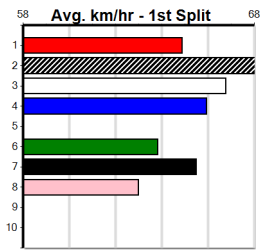

8

1:47PM

(VIC time)

1st $2320
2nd $680
3rd $340

FERNANDO FRANK (3) has a top record here and he is racing with extreme confidence at present.
BOUNCE BACK (2) can pounce on the early lead and he will give a great sight. MYSTIFY KICK (8) was big at Ballarat last time out.

Watchdog Tips: **3** **2** **8** **4** **Bet:** Trifecta 2,3/2,3,4,8/2,3,4,7,8 ($10 - 55.56%)

Form Box	Wgt	Dist	Track	Date	Time	BON	Margin	1st/2nd (Time)	PIR	Checked	Comment	WR	Split 1	S/P	Grade

1

REZZIE'S CHOICE [5] **$26.00**

BD Dog Mar-18 **Sire: WORM BURNER** **Dam: SHOUT OUT LOUD**

Owner(s): Rezzie (SYN), B Brown, R Franksen, L Brown, N Hall, D Bell **Trainer: Brian Brown (Axdedale)**

Winning Distances: < 300m (0) 300 - 399m (0) 400 - 499m (2) 500 - 599m (7) 600 - 699m (0) > 700m (0)

Winning Weights: 31.9(1) 32.2(1) 32.3(3) 32.4(1) 32.7(2) 33.0(1)

6th (4)	32.6	425	BEN	R4	06-Aug-21	24.73	23.83	8.00L ALUMNI (24.19)	M/866	C2	.	.	6.85	$38.60	5
5th (5)	32.4	485	HOR	R10	17-Aug-21	27.73	27.35	4.25L HANDSOME JACK (27.45)	M/555	.	.	.	6.80	$27.30	5H
2nd (2)	32.7	545	BAL	R4	21-Aug-21	31.41	30.85	8.50L GOLDEN TEDDY (30.85)	M/3223	.	.	.	6.88	$3.90	X45
4th (6)	32.4	500	BEN	R8	28-Aug-21	28.75	27.99	11.00L ASTON ULYSSES (27.99)	M/644	C1	.	.	6.88	$39.20	5H
4th (4)	32.7	500	BEN	R7	03-Sep-21	28.74	28.18	5.00L DARRA ONYX (28.39)	S/676	C1	.	.	6.78	$19.90	5
2nd (6)	32.8	600	MEP	R5	08-Sep-21	35.23	34.52	1.00L EMANI BALE (35.18)	S/3333	C1	.	.	9.28	$10.80	5
4th (6)	32.6	500	BEN	R6	11-Sep-21	28.86	28.36	6.00L WHERE'S LESLEY (28.45)	M/656	.	.	.	6.75	$2.20	T3-5
2nd (2)	32.4	600	MEP	R3	15-Sep-21	35.06	34.99	1.25L SHIVERS (34.99)	M/3332	C4	.	.	9.21	$2.30	5NP

Last 3 wins NOT included above

1st (6)	32.4	500	BEN	R7	16-Apr-21	28.30	28.19	0.75L CRACKERJACK SUNI (28.35)	M/433	C4	SW	.	6.74	$14.60	5H
1st (4)	32.7	595	SAP	R11	09-May-21	34.16	33.99	0.50L DEMOLITION (34.18)	M/4222	C1	.	.	9.34	$7.30	5NP
1st (1)	32.3	525	MEP	R10	31-May-21	30.42	29.85	1.75L ZARATE (30.54)	M/6322	C2	.	R	5.36	$7.50	5

Box History

Bx	1st	2nd	3rd	4th	5th	6th	7th	8th
1	1	2	1	4				
2	2	2		1	2	2	1	1
3	1	5	2	2	2	1	2	
4	2	2		4	2	7		1
5		2	1	1	3	1	1	1
6	1	3		3	1	1	1	1
7	1	2	3	1		2	2	
8	1	1		1	4	3	1	

Prize Best Starts Trk/Dts APM

$26925.00
NBT
99-9-19-7
15-0-4-1
7932