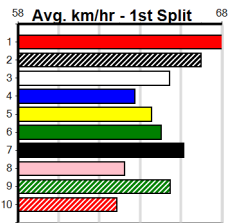

CATERING ALLSORTS

390 Metres Grade 5

11 10:25PM (VIC time)

MARKUS RHODE (2) has been impressive in his past three at The Bool and he should find this event a little easier. NITRO GEORGIE (1) led for a long way last time and she is better suited back to this distance range. TINTED (4) is a promising type

1st $1650
2nd $475
3rd $235

Watchdog Tips: 2 1 4 5 Bet: Win 2