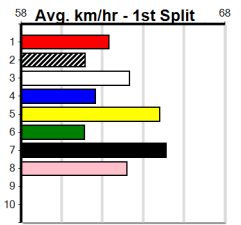

GAP HT1

450 Metres

Mixed 6/7 Heat

3

7:40PM

(VIC time)

PURPLE STORM (7) is armed with a terrific turn of foot and he will be carving out time on the arm.
ENEMY WITHIN (3) has been impressive in town to date and he will be strong in the run to the line.
ASTON BURTON (2) will be strong in the run home.

1st $1650
2nd $475
3rd $235

Watchdog Tips: **7** **3** **2** **5** **Bet:** Trifecta 3,7/2,3,5,7/1,2,3,4,5,7 ($10 - 41.67%)