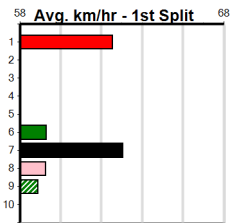

1st \$1405
2nd \$400
3rd \$200

Watchdog Tips:

4

1

2

5

Bet:

Box Quinella 1,2,4,5 (\$10 for 166.67%)