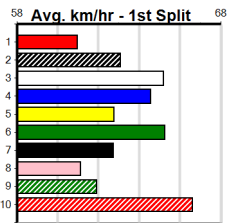

2

Bet:

Trifecta 1,4/1,2,4,5/1,2,3,4,5,6 (\$10 - 41.67%)

Table with 10 rows of horse race details, including horse name, trainer, odds, and winning boxes. Row 1: MICK'S KIMMY [6], Armed with a strong finish, danger with luck, \$7.50. Row 2: HAPPY HANNAH [5], Dominant heat winner, early speed, respect, \$6.00. Row 3: SHE'S A LOOKER [4], Got all the breaks at Shepparton, place best, \$12.00. Row 4: MT. VIEW EMMA [5], Last three runs have been impressive, yes, \$3.60. Row 5: KRAKEN PEARLER [7], No luck at Shepparton, can atone, threat, \$4.20. Row 6: LONG BLACK LASS (QLD)[5], Gutsy Warragul winner, harder here, place, \$10.00. Row 7: CROWN KNOX [4], Needs to cross and lead, suspect late, tested, \$8.00. Row 8: BUTTERFLY INDEE [7], Improving type but this is harder, tough ask, \$16.00. Row 9: FOREVER A DREAM [6] Res. *** SCRATCHED *** SHE'S MAJESTIC, \$4.60. Row 10: GAYDEN BALE (NSW)[6] Res. *** SCRATCHED *** IVY BALE, \$21.00.