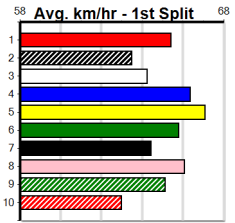

STEVE TUDOR ELECTRICAL

390 Metres

Mixed 4/5

10

10:04PM

(VIC time)

ULTIMATE AVENGER (1) owns a scorching 21.72 PB here and he is drawn to make every post a winner. ZIMMER BALE (5) was brilliant here last time and he will be on the pace from the outset. BODY HACK (4) is showing loads of promise

1st $1750
2nd $500
3rd $250

Watchdog Tips: 1 5 4 8 Bet: Trifecta 1/4,5,8/4,5,6,7,8 ($10 - 83.33%)

Main table containing race details for 10 races, including horse names, trainers, odds, and winning boxes. Race 1: ULTIMATE AVENGER [4] vs LADY AVENGER. Race 2: CROWN ELLA [4] vs GABRIELLE ALLEN. Race 3: PAT MY LASS [5] vs PAT'S LASS. Race 4: BODY HACK (NSW)[5] vs DISCO BOLERO. Race 5: ZIMMER BALE (NSW)[4] vs PURCELL BALE. Race 6: DEEDEE'S CHARM [5] vs OUTSIDE EDGE. Race 7: DISTINGUISH [5] vs APPOINTED. Race 8: ZULU EYES (NSW)[5] vs ZULU POWER. Race 9: JOSIE WAGS [5] Res. vs SUGAR LIPS. Race 10: SAINT-PHOENIX [5] Res. vs FLUENT.