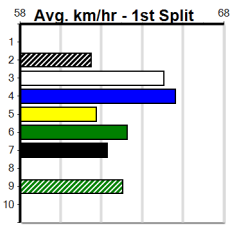

Sale

IAN CARTER BUILDER

440 Metres

Maiden

1

5:49PM

(VIC time)

DR. DEAN (5) has turned in some handy performances to date and he should be able to burn them off soon after box rise. DUNDEE SILK (3) has been placed in both runs here and she can show early pace at times. FLYWHEEL BANDIT (2) has claims

1st $1405
2nd $400
3rd $200

Watchdog Tips: **5** **3** **2** **7** **Bet:** **Trifecta 3,5/2,3,5,7/2,3,5,7,8 ($10 - 55.56%)**

Form	Box	Weight	Dist	Track	Date	Time	BON	Margin	1st/2nd (Time)	PIR	Checked	Comment	W/R	Split 1	S/P	Grade
1 PAIGE'S DIAMOND [M] <i>Well drawn, bred for pace, watch betting moves</i> $8.00																
BK	B				Sep-19	ASTON DEE BEE						DROMORE'S PEARL				
Trainer: Susan Northway (Heyfield) Winning Boxes																
Owner(s): S Northway																
<table border="1"> <tr><th>1</th><th>2</th><th>3</th><th>4</th><th>5</th><th>6</th><th>7</th><th>8</th></tr> <tr><td></td><td></td><td></td><td></td><td></td><td></td><td></td><td></td></tr> <tr><td>Prize</td><td></td><td></td><td></td><td></td><td></td><td></td><td>$0</td></tr> <tr><td>Best</td><td></td><td></td><td></td><td></td><td></td><td></td><td>FSH</td></tr> <tr><td>Starts</td><td></td><td></td><td></td><td></td><td></td><td></td><td>0-0-0-0</td></tr> <tr><td>Trk/Dst</td><td></td><td></td><td></td><td></td><td></td><td></td><td>0-0-0-0</td></tr> <tr><td>APM</td><td></td><td></td><td></td><td></td><td></td><td></td><td>$0</td></tr> </table>																
2 FLYWHEEL BANDIT [M] <i>Showed improvement last time, can threaten</i> $4.60																
BK	B				Mar-19	DYNA DOUBLE ONE						FLYWHEEL MAGIC				
Trainer: Samuel Bye (Gormandale)																
Owner(s): S Bye																
<table border="1"> <tr><th>1</th><th>2</th><th>3</th><th>4</th><th>5</th><th>6</th><th>7</th><th>8</th></tr> <tr><td></td><td></td><td></td><td></td><td></td><td></td><td></td><td></td></tr> <tr><td>Prize</td><td></td><td></td><td></td><td></td><td></td><td></td><td>$400.00</td></tr> <tr><td>Best</td><td></td><td></td><td></td><td></td><td></td><td></td><td>NBT</td></tr> <tr><td>Starts</td><td></td><td></td><td></td><td></td><td></td><td></td><td>3-0-1-0</td></tr> <tr><td>Trk/Dst</td><td></td><td></td><td></td><td></td><td></td><td></td><td>3-0-1-0</td></tr> <tr><td>APM</td><td></td><td></td><td></td><td></td><td></td><td></td><td>$400</td></tr> </table>																
3 DUNDEE SILK [M] <i>Placed in both runs here, danger if steps</i> $3.50																
RF	B				Oct-19	BARTS OUTFOMYWAY						DUNDEE CALYPSO				
Trainer: Rocky Crisafi (Pakenham)																
Owner(s): G Scott-smith																
<table border="1"> <tr><th>1</th><th>2</th><th>3</th><th>4</th><th>5</th><th>6</th><th>7</th><th>8</th></tr> <tr><td></td><td></td><td></td><td></td><td></td><td></td><td></td><td></td></tr> <tr><td>Prize</td><td></td><td></td><td></td><td></td><td></td><td></td><td>$1,600.00</td></tr> <tr><td>Best</td><td></td><td></td><td></td><td></td><td></td><td></td><td>NBT</td></tr> <tr><td>Starts</td><td></td><td></td><td></td><td></td><td></td><td></td><td>6-0-4-0</td></tr> <tr><td>Trk/Dst</td><td></td><td></td><td></td><td></td><td></td><td></td><td>2-0-2-0</td></tr> <tr><td>APM</td><td></td><td></td><td></td><td></td><td></td><td></td><td>$1520</td></tr> </table>																
4 BILLY BOB JORDAN [M] <i>*** SCRATCHED ***</i> $99.00																
BK	D				Oct-19	STAGGER						MIGNON				
Trainer: Jordan Carrodus-nagy (Traralgon)																
Owner(s): J Carrodus-nagy																
<table border="1"> <tr><th>1</th><th>2</th><th>3</th><th>4</th><th>5</th><th>6</th><th>7</th><th>8</th></tr> <tr><td></td><td></td><td></td><td></td><td></td><td></td><td></td><td>1</td></tr> <tr><td>Prize</td><td></td><td></td><td></td><td></td><td></td><td></td><td>$4,740.00</td></tr> <tr><td>Best</td><td></td><td></td><td></td><td></td><td></td><td></td><td>NBT</td></tr> <tr><td>Starts</td><td></td><td></td><td></td><td></td><td></td><td></td><td>7-1-5-1</td></tr> <tr><td>Trk/Dst</td><td></td><td></td><td></td><td></td><td></td><td></td><td>5-0-4-1</td></tr> <tr><td>APM</td><td></td><td></td><td></td><td></td><td></td><td></td><td>$1985</td></tr> </table>																
5 DR. DEAN [M] <i>Shown enough talent, good muster, go close</i> $4.80																
BK	D				Dec-19	MEPUNGA BLAZER						ANNASAY				
Trainer: Kimberley McMahon (Darriman)																
Owner(s): J McMahon																
<table border="1"> <tr><th>1</th><th>2</th><th>3</th><th>4</th><th>5</th><th>6</th><th>7</th><th>8</th></tr> <tr><td></td><td></td><td></td><td></td><td></td><td></td><td></td><td></td></tr> <tr><td>Prize</td><td></td><td></td><td></td><td></td><td></td><td></td><td>$600.00</td></tr> <tr><td>Best</td><td></td><td></td><td></td><td></td><td></td><td></td><td>NBT</td></tr> <tr><td>Starts</td><td></td><td></td><td></td><td></td><td></td><td></td><td>4-0-1-1</td></tr> <tr><td>Trk/Dst</td><td></td><td></td><td></td><td></td><td></td><td></td><td>2-0-1-0</td></tr> <tr><td>APM</td><td></td><td></td><td></td><td></td><td></td><td></td><td>$600</td></tr> </table>																
6 BIG TOWN JILL (NSW)[M] <i>Still learning, drawn to find bother, risky</i> $12.00